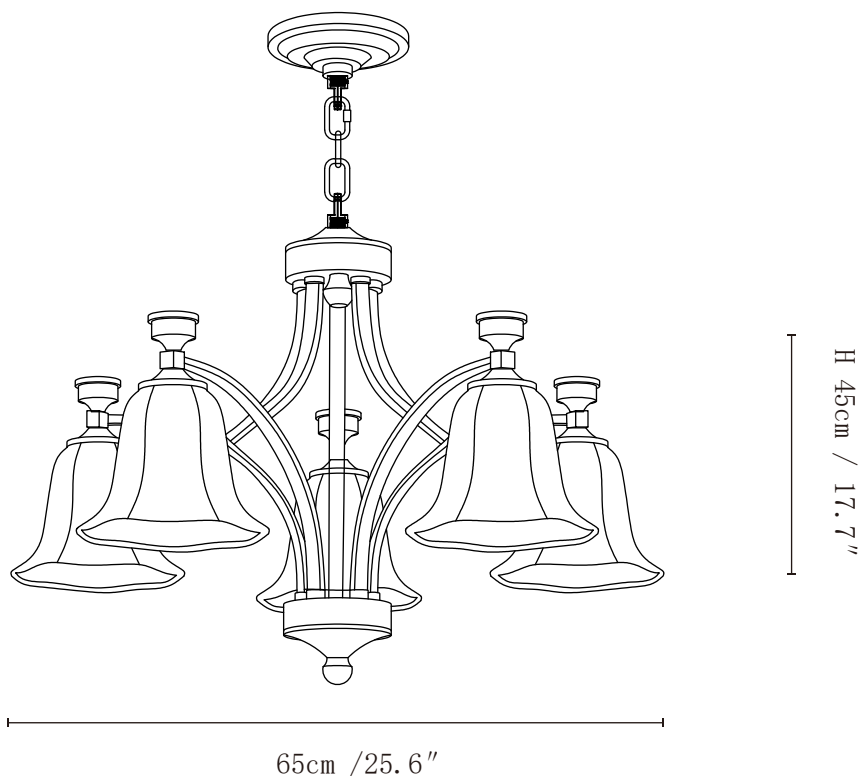

## SPECIFICATION DETAILS

\*For custom options, consult factory for details

Fixture Dimensions	D 25.6" x H 17.7"
Light source	E26 or E27 (bulb not included)
Wattage	MAX 40W incandescent bulb or LED equivalent.
Voltage	AC 110-240V
Mounting	Hardwired.
Dimming	Compatible with dimmable bulbs (bulb not included)
Control method	Compatible with common wall switches(not included)
Finishes	Dark brown
Shade Details	White
Material	Metal, Glass
Hanging Length	Chain lengths range between 19.7", the length can be specified according to needs

## SPECIFICATION DETAILS

\*For custom options, consult factory for details

Fixture Dimensions	D 25.6" x H 17.7"
Light source	E26 or E27 (bulb not included)
Wattage	MAX 40W incandescent bulb or LED equivalent.
Voltage	AC 110-240V
Mounting	Hardwired.
Dimming	Compatible with dimmable bulbs (bulb not included)
Control method	Compatible with common wall switches (not included)
Finishes	Dark brown
Shade Details	White
Material	Metal, Glass
Hanging Length	Chain lengths range between 19.7", the length can be specified according to needs

## SPECIFICATION DETAILS

\*For custom options, consult factory for details

Fixture Dimensions	D 33.5" x H 22.8"
Light source	E26 or E27 (bulb not included)
Wattage	MAX 40W incandescent bulb or LED equivalent.
Voltage	AC 110-240V
Mounting	Hardwired.
Dimming	Compatible with dimmable bulbs (bulb not included)
Control method	Compatible with common wall switches (not included)
Finishes	Dark brown
Shade Details	White
Material	Metal, Glass
Hanging Length	Chain lengths range between 19.7", the length can be specified according to needs