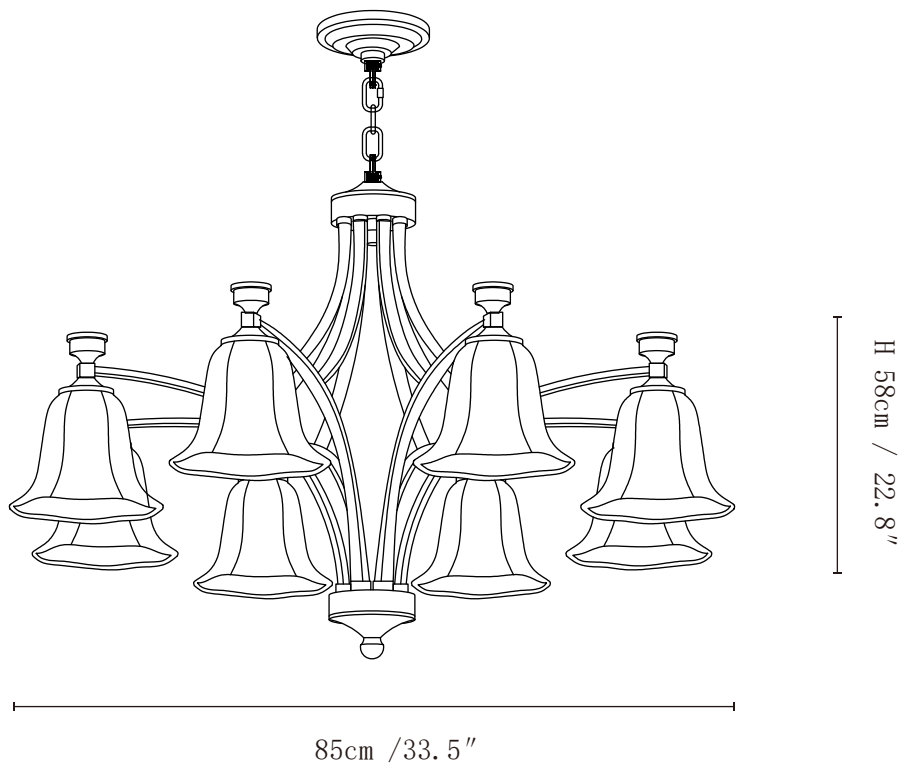

## SPECIFICATION DETAILS

\*For custom options, consult factory for details

Fixture Dimensions	D 25.6" x H 17.7"
Light source	E26 or E27 (bulb not included)
Wattage	MAX 40W incandescent bulb or LED equivalent.
Voltage	AC 110-240V
Mounting	Hardwired.
Dimming	Compatible with dimmable bulbs (bulb not included)
Control method	Compatible with common wall switches(not included)
Finishes	Dark brown
Shade Details	White
Material	Metal, Glass
Hanging Length	Chain lengths range between 19.7", the length can be specified according to needs

## SPECIFICATION DETAILS

\*For custom options, consult factory for details

Fixture Dimensions	D 25.6" x H 17.7"
Light source	E26 or E27 (bulb not included)
Wattage	MAX 40W incandescent bulb or LED equivalent.
Voltage	AC 110-240V
Mounting	Hardwired.
Dimming	Compatible with dimmable bulbs (bulb not included)
Control method	Compatible with common wall switches (not included)
Finishes	Dark brown
Shade Details	White
Material	Metal, Glass
Hanging Length	Chain lengths range between 19.7", the length can be specified according to needs

## SPECIFICATION DETAILS

\*For custom options, consult factory for details

Fixture Dimensions	D 33.5" x H 22.8"
Light source	E26 or E27 (bulb not included)
Wattage	MAX 40W incandescent bulb or LED equivalent.
Voltage	AC 110-240V
Mounting	Hardwired.
Dimming	Compatible with dimmable bulbs (bulb not included)
Control method	Compatible with common wall switches (not included)
Finishes	Dark brown
Shade Details	White
Material	Metal, Glass
Hanging Length	Chain lengths range between 19.7", the length can be specified according to needs