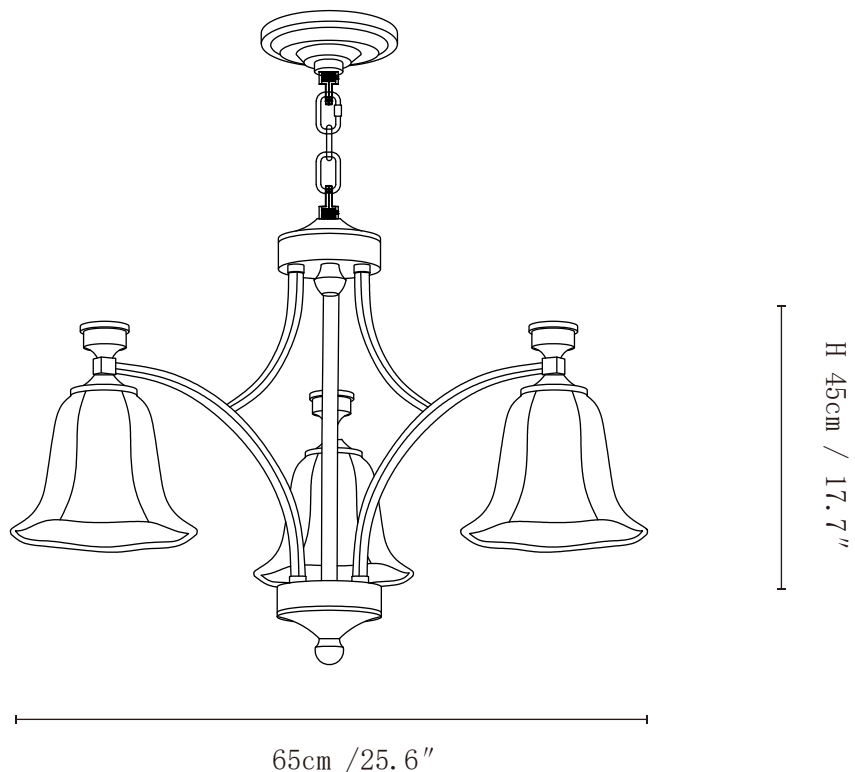

## SPECIFICATION DETAILS

\*For custom options, consult factory for details

Fixture Dimensions	D 25.6" x H 17.7"
Light source	E26 or E27 (bulb not included)
Wattage	MAX 40W incandescent bulb or LED equivalent.
Voltage	AC 110-240V
Mounting	Hardwired.
Dimming	Compatible with dimmable bulbs (bulb not included)
Control method	Compatible with common wall switches(not included)
Finishes	Dark brown
Shade Details	White
Material	Metal, Glass
Hanging Length	Chain lengths range between 19.7", the length can be specified according to needs

## SPECIFICATION DETAILS

\*For custom options, consult factory for details

Fixture Dimensions	D 25.6" x H 17.7"
Light source	E26 or E27 (bulb not included)
Wattage	MAX 40W incandescent bulb or LED equivalent.
Voltage	AC 110-240V
Mounting	Hardwired.
Dimming	Compatible with dimmable bulbs (bulb not included)
Control method	Compatible with common wall switches (not included)
Finishes	Dark brown
Shade Details	White
Material	Metal, Glass
Hanging Length	Chain lengths range between 19.7", the length can be specified according to needs

## SPECIFICATION DETAILS

\*For custom options, consult factory for details

Fixture Dimensions	D 33.5" x H 22.8"
Light source	E26 or E27 (bulb not included)
Wattage	MAX 40W incandescent bulb or LED equivalent.
Voltage	AC 110-240V
Mounting	Hardwired.
Dimming	Compatible with dimmable bulbs (bulb not included)
Control method	Compatible with common wall switches (not included)
Finishes	Dark brown
Shade Details	White
Material	Metal, Glass
Hanging Length	Chain lengths range between 19.7", the length can be specified according to needs