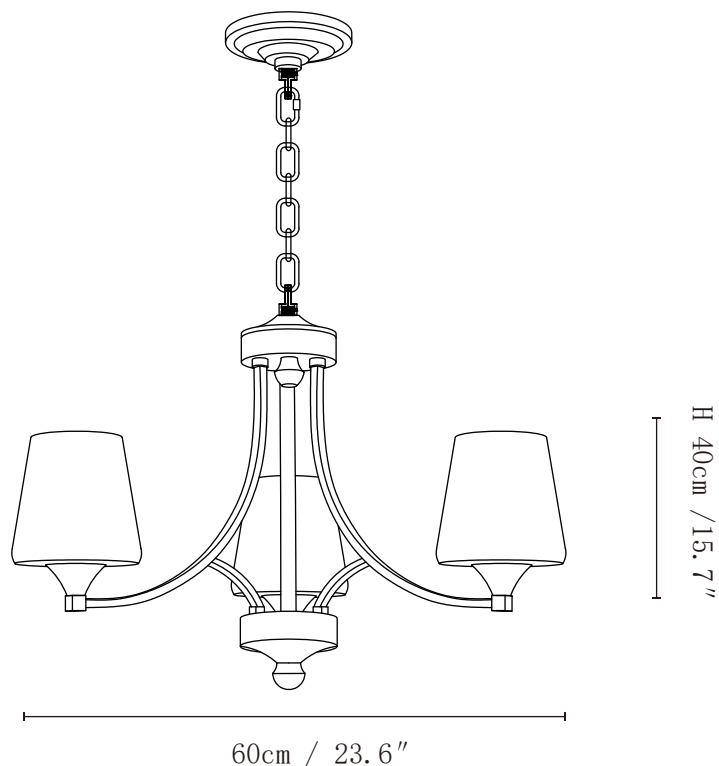

SPECIFICATION SHEET

SPECIFICATION DETAILS

*For custom options, consult factory for details

Fixture Dimensions	D 23.6" x H 15.7"(3heads)
Light source	E26 or E27 (bulb not included)
Wattage	MAX 40W incandescent bulb or LED equivalent.
Voltage	AC 110-240V
Mounting	Hardwired.
Dimming	Compatible with dimmable bulbs (bulb not included)
Control method	Compatible with common wall switches(not included)
Finishes	Dark brown
Shade Details	White
Material	Metal, Glass
Rod Length	Suspension rod is 11.8", and can be spliced as needed.

SPECIFICATION SHEET

SPECIFICATION DETAILS

*For custom options, consult factory for details

Fixture Dimensions	D 23.6" x H 15.7"(5heads)
Light source	E26 or E27 (bulb not included)
Wattage	MAX 40W incandescent bulb or LED equivalent.
Voltage	AC 110-240V
Mounting	Hardwired.
Dimming	Compatible with dimmable bulbs (bulb not included)
Control method	Compatible with common wall switches(not included)
Finishes	Dark brown
Shade Details	White
Material	Metal, Glass
Rod Length	Suspension rod is 11.8", and can be spliced as needed.

SPECIFICATION SHEET

SPECIFICATION DETAILS

*For custom options, consult factory for details

Fixture Dimensions	D 47.2" x H 15.7"(8heads)
Light source	E26 or E27 (bulb not included)
Wattage	MAX 40W incandescent bulb or LED equivalent.
Voltage	AC 110-240V
Mounting	Hardwired.
Dimming	Compatible with dimmable bulbs (bulb not included)
Control method	Compatible with common wall switches(not included)
Finishes	Dark brown
Shade Details	White
Material	Metal, Glass
Rod Length	Suspension rod is 11.8", and can be spliced as needed.