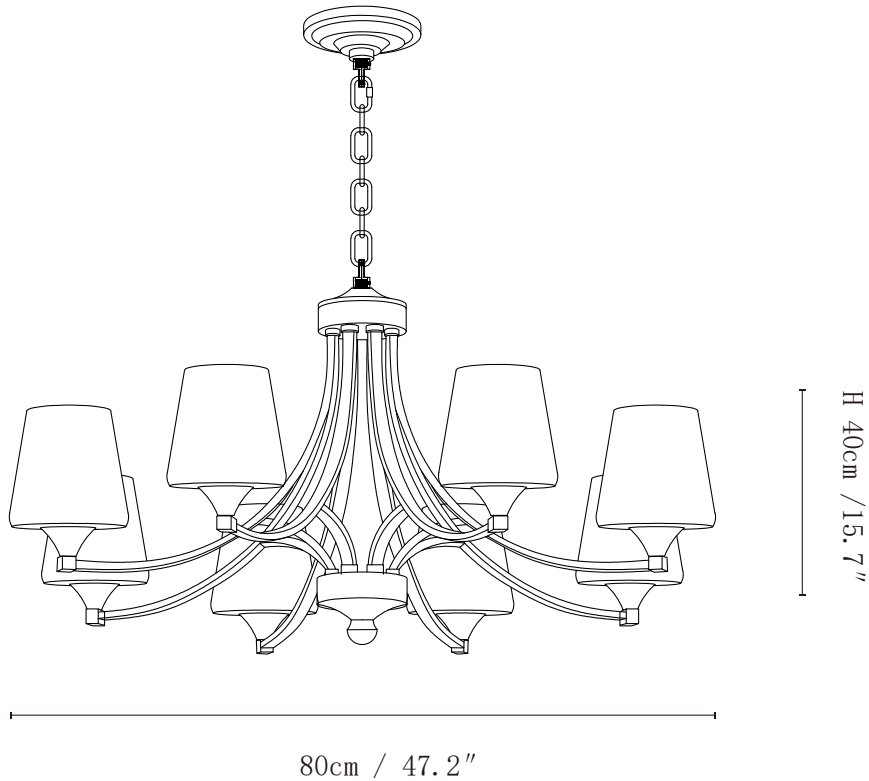

SPECIFICATION SHEET

SPECIFICATION DETAILS

*For custom options, consult factory for details

Fixture Dimensions	D 23.6" x H 15.7"(3heads)
Light source	E26 or E27 (bulb not included)
Wattage	MAX 40W incandescent bulb or LED equivalent.
Voltage	AC 110-240V
Mounting	Hardwired.
Dimming	Compatible with dimmable bulbs (bulb not included)
Control method	Compatible with common wall switches(not included)
Finishes	Dark brown
Shade Details	White
Material	Metal, Glass
Rod Length	Suspension rod is 11.8", and can be spliced as needed.

SPECIFICATION SHEET

SPECIFICATION DETAILS

*For custom options, consult factory for details

Fixture Dimensions	D 23.6" x H 15.7"(5heads)
Light source	E26 or E27 (bulb not included)
Wattage	MAX 40W incandescent bulb or LED equivalent.
Voltage	AC 110-240V
Mounting	Hardwired.
Dimming	Compatible with dimmable bulbs (bulb not included)
Control method	Compatible with common wall switches(not included)
Finishes	Dark brown
Shade Details	White
Material	Metal, Glass
Rod Length	Suspension rod is 11.8", and can be spliced as needed.

SPECIFICATION SHEET

SPECIFICATION DETAILS

*For custom options, consult factory for details

Fixture Dimensions	D 47.2" x H 15.7"(8heads)
Light source	E26 or E27 (bulb not included)
Wattage	MAX 40W incandescent bulb or LED equivalent.
Voltage	AC 110-240V
Mounting	Hardwired.
Dimming	Compatible with dimmable bulbs (bulb not included)
Control method	Compatible with common wall switches(not included)
Finishes	Dark brown
Shade Details	White
Material	Metal, Glass
Rod Length	Suspension rod is 11.8", and can be spliced as needed.