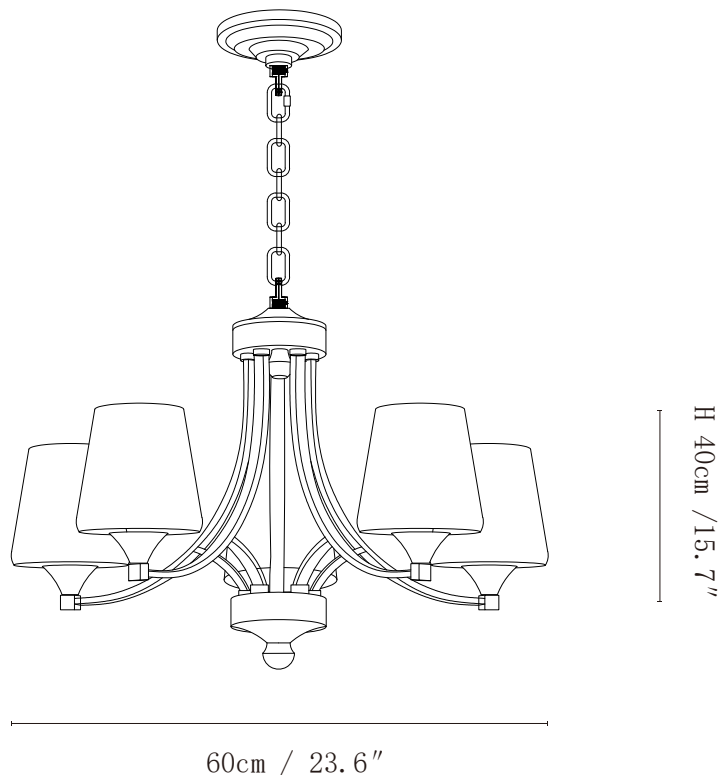

SPECIFICATION SHEET

SPECIFICATION DETAILS

*For custom options, consult factory for details

Fixture Dimensions	D 23.6" x H 15.7"(3heads)
Light source	E26 or E27 (bulb not included)
Wattage	MAX 40W incandescent bulb or LED equivalent.
Voltage	AC 110-240V
Mounting	Hardwired.
Dimming	Compatible with dimmable bulbs (bulb not included)
Control method	Compatible with common wall switches(not included)
Finishes	Dark brown
Shade Details	White
Material	Metal, Glass
Rod Length	Suspension rod is 11.8", and can be spliced as needed.

SPECIFICATION SHEET

SPECIFICATION DETAILS

*For custom options, consult factory for details

Fixture Dimensions	D 23.6" x H 15.7"(5heads)
Light source	E26 or E27 (bulb not included)
Wattage	MAX 40W incandescent bulb or LED equivalent.
Voltage	AC 110-240V
Mounting	Hardwired.
Dimming	Compatible with dimmable bulbs (bulb not included)
Control method	Compatible with common wall switches(not included)
Finishes	Dark brown
Shade Details	White
Material	Metal, Glass
Rod Length	Suspension rod is 11.8", and can be spliced as needed.

SPECIFICATION SHEET

SPECIFICATION DETAILS

*For custom options, consult factory for details

Fixture Dimensions	D 47.2" x H 15.7"(8heads)
Light source	E26 or E27 (bulb not included)
Wattage	MAX 40W incandescent bulb or LED equivalent.
Voltage	AC 110-240V
Mounting	Hardwired.
Dimming	Compatible with dimmable bulbs (bulb not included)
Control method	Compatible with common wall switches(not included)
Finishes	Dark brown
Shade Details	White
Material	Metal, Glass
Rod Length	Suspension rod is 11.8", and can be spliced as needed.