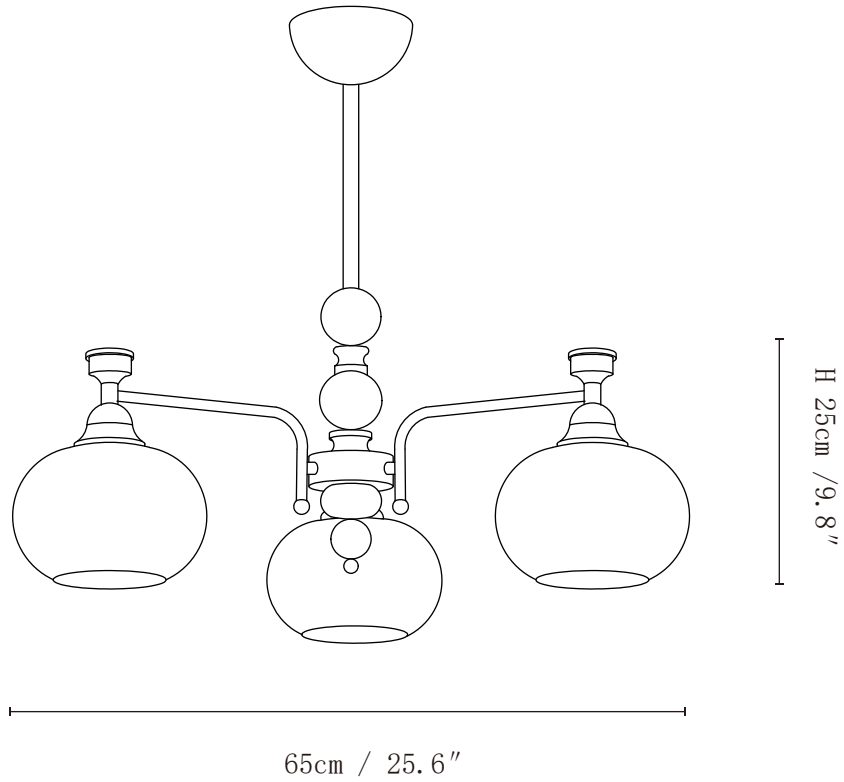

SPECIFICATION SHEET

SPECIFICATION DETAILS

*For custom options, consult factory for details

Fixture Dimensions	D 25.6" x H 9.8" (3heads)
Light source	E26 or E27 (bulb not included)
Wattage	MAX 40W incandescent bulb or LED equivalent.
Voltage	AC 110-240V
Mounting	Hardwired.
Dimming	Compatible with dimmable bulbs (bulb not included)
Control method	Compatible with common wall switches (not included)
Finishes	Gold, Walnut color
Shade Details	White
Material	Metal, Wood, Glass
Rod Length	Suspension rod is 11.8", and can be spliced as needed.

SPECIFICATION SHEET

SPECIFICATION DETAILS

*For custom options, consult factory for details

Fixture Dimensions	D 26.8" x H 9.8" (5heads)
Light source	E26 or E27 (bulb not included)
Wattage	MAX 40W incandescent bulb or LED equivalent.
Voltage	AC 110-240V
Mounting	Hardwired.
Dimming	Compatible with dimmable bulbs (bulb not included)
Control method	Compatible with common wall switches(not included)
Finishes	Gold, Walnut color
Shade Details	White
Material	Metal, Wood, Glass
Rod Length	Suspension rod is 11.8", and can be spliced as needed.

SPECIFICATION SHEET

SPECIFICATION DETAILS

*For custom options, consult factory for details

Fixture Dimensions	D 35.4" x H 9.8"(8heads)
Light source	E26 or E27 (bulb not included)
Wattage	MAX 40W incandescent bulb or LED equivalent.
Voltage	AC 110-240V
Mounting	Hardwired.
Dimming	Compatible with dimmable bulbs (bulb not included)
Control method	Compatible with common wall switches(not included)
Finishes	Gold, Walnut color
Shade Details	White
Material	Metal, Wood, Glass
Rod Length	Suspension rod is 11.8", and can be spliced as needed.