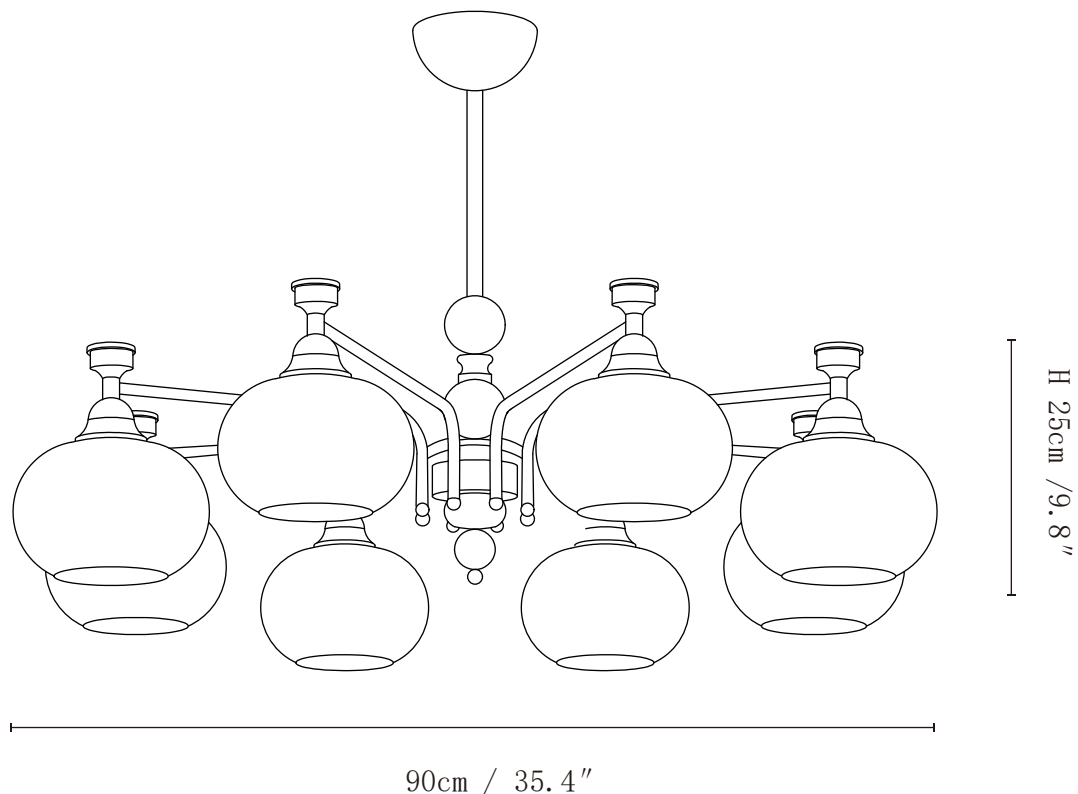

SPECIFICATION SHEET

SPECIFICATION DETAILS

*For custom options, consult factory for details

Fixture Dimensions	D 25.6" x H 9.8" (3heads)
Light source	E26 or E27 (bulb not included)
Wattage	MAX 40W incandescent bulb or LED equivalent.
Voltage	AC 110-240V
Mounting	Hardwired.
Dimming	Compatible with dimmable bulbs (bulb not included)
Control method	Compatible with common wall switches (not included)
Finishes	Gold, Walnut color
Shade Details	White
Material	Metal, Wood, Glass
Rod Length	Suspension rod is 11.8", and can be spliced as needed.

SPECIFICATION SHEET

SPECIFICATION DETAILS

*For custom options, consult factory for details

Fixture Dimensions	D 26.8" x H 9.8" (5heads)
Light source	E26 or E27 (bulb not included)
Wattage	MAX 40W incandescent bulb or LED equivalent.
Voltage	AC 110-240V
Mounting	Hardwired.
Dimming	Compatible with dimmable bulbs (bulb not included)
Control method	Compatible with common wall switches(not included)
Finishes	Gold, Walnut color
Shade Details	White
Material	Metal, Wood, Glass
Rod Length	Suspension rod is 11.8", and can be spliced as needed.

SPECIFICATION SHEET

SPECIFICATION DETAILS

*For custom options, consult factory for details

Fixture Dimensions	D 35.4" x H 9.8"(8heads)
Light source	E26 or E27 (bulb not included)
Wattage	MAX 40W incandescent bulb or LED equivalent.
Voltage	AC 110-240V
Mounting	Hardwired.
Dimming	Compatible with dimmable bulbs (bulb not included)
Control method	Compatible with common wall switches(not included)
Finishes	Gold, Walnut color
Shade Details	White
Material	Metal, Wood, Glass
Rod Length	Suspension rod is 11.8", and can be spliced as needed.