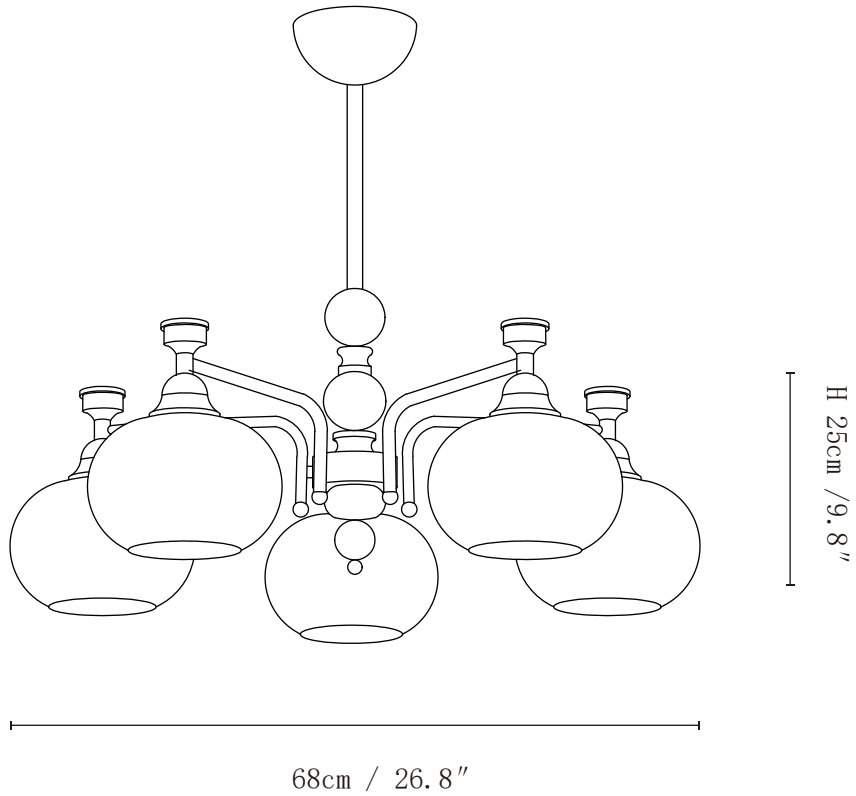

SPECIFICATION SHEET

SPECIFICATION DETAILS

*For custom options, consult factory for details

Fixture Dimensions	D 25.6" x H 9.8" (3heads)
Light source	E26 or E27 (bulb not included)
Wattage	MAX 40W incandescent bulb or LED equivalent.
Voltage	AC 110-240V
Mounting	Hardwired.
Dimming	Compatible with dimmable bulbs (bulb not included)
Control method	Compatible with common wall switches (not included)
Finishes	Gold, Walnut color
Shade Details	White
Material	Metal, Wood, Glass
Rod Length	Suspension rod is 11.8", and can be spliced as needed.

SPECIFICATION SHEET

SPECIFICATION DETAILS

*For custom options, consult factory for details

Fixture Dimensions	D 26.8" x H 9.8" (5heads)
Light source	E26 or E27 (bulb not included)
Wattage	MAX 40W incandescent bulb or LED equivalent.
Voltage	AC 110-240V
Mounting	Hardwired.
Dimming	Compatible with dimmable bulbs (bulb not included)
Control method	Compatible with common wall switches(not included)
Finishes	Gold, Walnut color
Shade Details	White
Material	Metal, Wood, Glass
Rod Length	Suspension rod is 11.8", and can be spliced as needed.

SPECIFICATION SHEET

SPECIFICATION DETAILS

*For custom options, consult factory for details

Fixture Dimensions	D 35.4" x H 9.8"(8heads)
Light source	E26 or E27 (bulb not included)
Wattage	MAX 40W incandescent bulb or LED equivalent.
Voltage	AC 110-240V
Mounting	Hardwired.
Dimming	Compatible with dimmable bulbs (bulb not included)
Control method	Compatible with common wall switches(not included)
Finishes	Gold, Walnut color
Shade Details	White
Material	Metal, Wood, Glass
Rod Length	Suspension rod is 11.8", and can be spliced as needed.