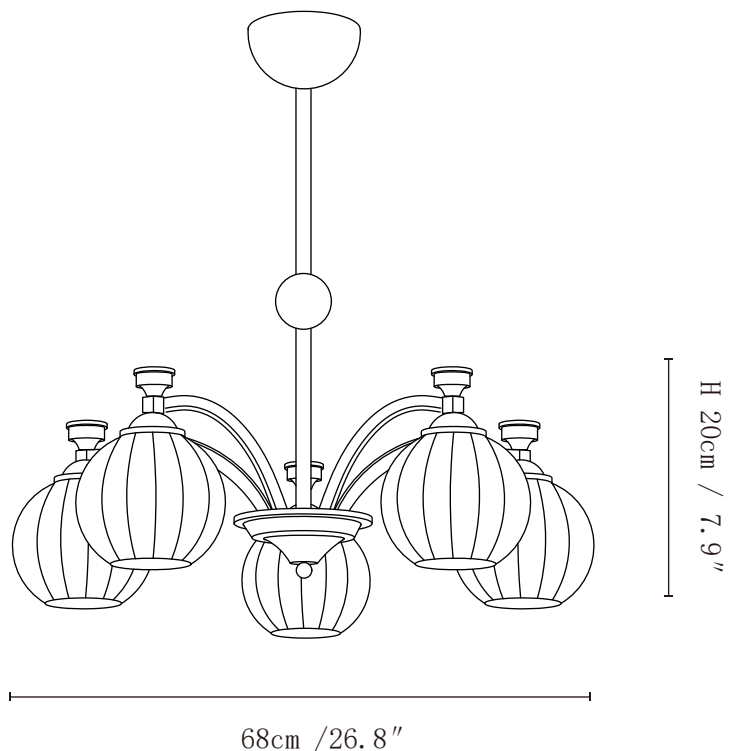

SPECIFICATION SHEET

SPECIFICATION DETAILS

*For custom options, consult factory for details

Fixture Dimensions	D 25.6" x H 7.9" (3heads)
Light source	E26 or E27 (bulb not included)
Wattage	MAX 40W incandescent bulb or LED equivalent.
Voltage	AC 110-240V
Mounting	Hardwired.
Dimming	Compatible with dimmable bulbs (bulb not included)
Control method	Compatible with common wall switches (not included)
Finishes	Gold, Walnut color
Shade Details	White
Material	Metal, Wood, Glass
Rod Length	Suspension rod is 11.8", and can be spliced as needed.

SPECIFICATION SHEET

SPECIFICATION DETAILS

*For custom options, consult factory for details

Fixture Dimensions	D 26.8" x H 7.9" (5heads)
Light source	E26 or E27 (bulb not included)
Wattage	MAX 40W incandescent bulb or LED equivalent.
Voltage	AC 110-240V
Mounting	Hardwired.
Dimming	Compatible with dimmable bulbs (bulb not included)
Control method	Compatible with common wall switches (not included)
Finishes	Gold, Walnut color
Shade Details	White
Material	Metal, Wood, Glass
Rod Length	Suspension rod is 11.8", and can be spliced as needed.

SPECIFICATION SHEET

SPECIFICATION DETAILS

*For custom options, consult factory for details

Fixture Dimensions	D 35.4" x H 7.9" (8heads)
Light source	E26 or E27 (bulb not included)
Wattage	MAX 40W incandescent bulb or LED equivalent.
Voltage	AC 110-240V
Mounting	Hardwired.
Dimming	Compatible with dimmable bulbs (bulb not included)
Control method	Compatible with common wall switches (not included)
Finishes	Gold, Walnut color
Shade Details	White
Material	Metal, Wood, Glass
Rod Length	Suspension rod is 11.8", and can be spliced as needed.