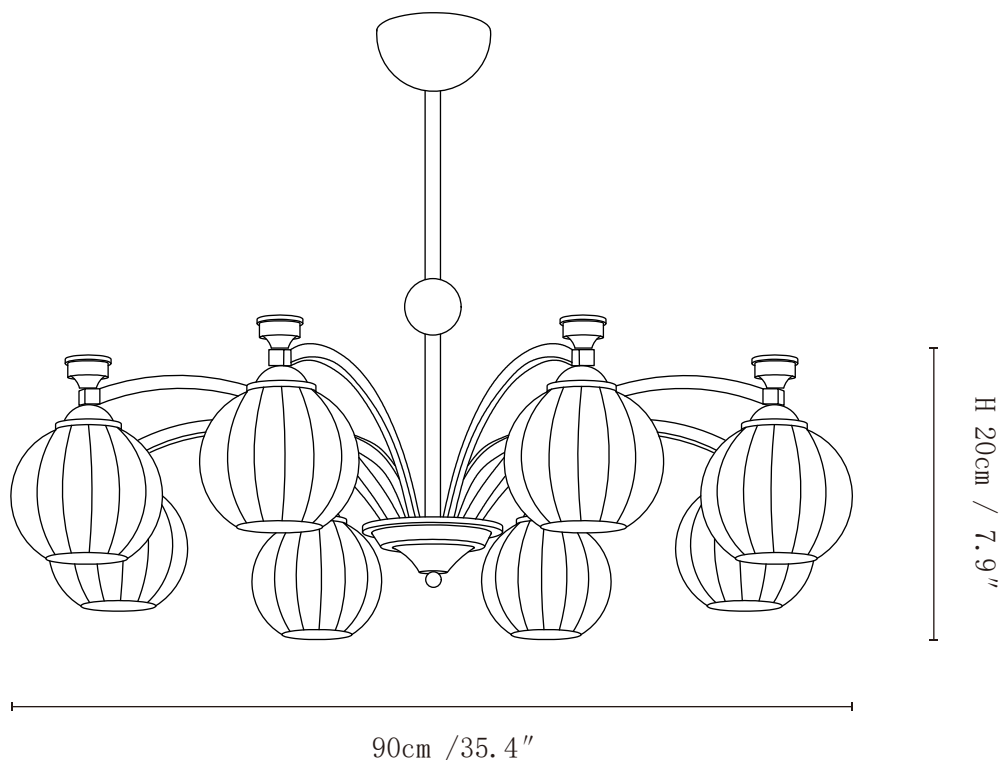

SPECIFICATION SHEET

SPECIFICATION DETAILS

*For custom options, consult factory for details

Fixture Dimensions	D 25.6" x H 7.9" (3heads)
Light source	E26 or E27 (bulb not included)
Wattage	MAX 40W incandescent bulb or LED equivalent.
Voltage	AC 110-240V
Mounting	Hardwired.
Dimming	Compatible with dimmable bulbs (bulb not included)
Control method	Compatible with common wall switches (not included)
Finishes	Gold, Walnut color
Shade Details	White
Material	Metal, Wood, Glass
Rod Length	Suspension rod is 11.8", and can be spliced as needed.

SPECIFICATION SHEET

SPECIFICATION DETAILS

*For custom options, consult factory for details

Fixture Dimensions	D 26.8" x H 7.9" (5heads)
Light source	E26 or E27 (bulb not included)
Wattage	MAX 40W incandescent bulb or LED equivalent.
Voltage	AC 110-240V
Mounting	Hardwired.
Dimming	Compatible with dimmable bulbs (bulb not included)
Control method	Compatible with common wall switches (not included)
Finishes	Gold, Walnut color
Shade Details	White
Material	Metal, Wood, Glass
Rod Length	Suspension rod is 11.8", and can be spliced as needed.

SPECIFICATION SHEET

SPECIFICATION DETAILS

*For custom options, consult factory for details

Fixture Dimensions	D 35.4" x H 7.9" (8heads)
Light source	E26 or E27 (bulb not included)
Wattage	MAX 40W incandescent bulb or LED equivalent.
Voltage	AC 110-240V
Mounting	Hardwired.
Dimming	Compatible with dimmable bulbs (bulb not included)
Control method	Compatible with common wall switches (not included)
Finishes	Gold, Walnut color
Shade Details	White
Material	Metal, Wood, Glass
Rod Length	Suspension rod is 11.8", and can be spliced as needed.