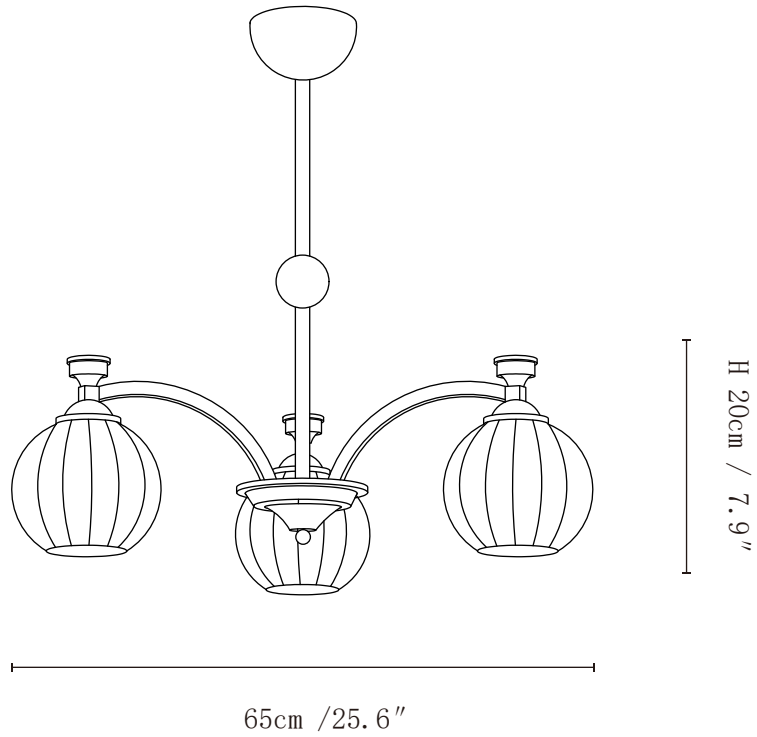

SPECIFICATION SHEET

SPECIFICATION DETAILS

*For custom options, consult factory for details

Fixture Dimensions	D 25.6" x H 7.9" (3heads)
Light source	E26 or E27 (bulb not included)
Wattage	MAX 40W incandescent bulb or LED equivalent.
Voltage	AC 110-240V
Mounting	Hardwired.
Dimming	Compatible with dimmable bulbs (bulb not included)
Control method	Compatible with common wall switches (not included)
Finishes	Gold, Walnut color
Shade Details	White
Material	Metal, Wood, Glass
Rod Length	Suspension rod is 11.8", and can be spliced as needed.

SPECIFICATION SHEET

SPECIFICATION DETAILS

*For custom options, consult factory for details

Fixture Dimensions	D 26.8" x H 7.9" (5heads)
Light source	E26 or E27 (bulb not included)
Wattage	MAX 40W incandescent bulb or LED equivalent.
Voltage	AC 110-240V
Mounting	Hardwired.
Dimming	Compatible with dimmable bulbs (bulb not included)
Control method	Compatible with common wall switches (not included)
Finishes	Gold, Walnut color
Shade Details	White
Material	Metal, Wood, Glass
Rod Length	Suspension rod is 11.8", and can be spliced as needed.

SPECIFICATION SHEET

SPECIFICATION DETAILS

*For custom options, consult factory for details

Fixture Dimensions	D 35.4" x H 7.9" (8heads)
Light source	E26 or E27 (bulb not included)
Wattage	MAX 40W incandescent bulb or LED equivalent.
Voltage	AC 110-240V
Mounting	Hardwired.
Dimming	Compatible with dimmable bulbs (bulb not included)
Control method	Compatible with common wall switches (not included)
Finishes	Gold, Walnut color
Shade Details	White
Material	Metal, Wood, Glass
Rod Length	Suspension rod is 11.8", and can be spliced as needed.