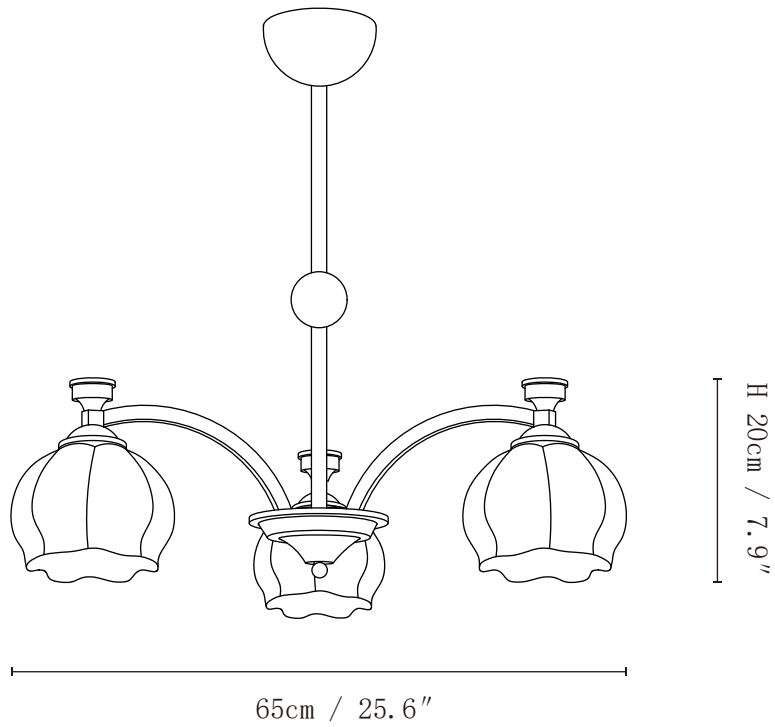

SPECIFICATION SHEET

SPECIFICATION DETAILS

*For custom options, consult factory for details

Fixture Dimensions	D 25.6" x H 7.9" (3heads)
Light source	E26 or E27 (bulb not included)
Wattage	MAX 40W incandescent bulb or LED equivalent.
Voltage	AC 110-240V
Mounting	Hardwired.
Dimming	Compatible with dimmable bulbs (bulb not included)
Control method	Compatible with common wall switches(not included)
Finishes	Gold, Walnut color
Shade Details	White
Material	Metal, Wood, Glass
Rod Length	Suspension rod is 11.8", and can be spliced as needed.

SPECIFICATION SHEET

SPECIFICATION DETAILS

*For custom options, consult factory for details

Fixture Dimensions	D 26.8" x H 7.9" (5heads)
Light source	E26 or E27 (bulb not included)
Wattage	MAX 40W incandescent bulb or LED equivalent.
Voltage	AC 110-240V
Mounting	Hardwired.
Dimming	Compatible with dimmable bulbs (bulb not included)
Control method	Compatible with common wall switches(not included)
Finishes	Gold, Walnut color
Shade Details	White
Material	Metal, Wood, Glass
Rod Length	Suspension rod is 11.8", and can be spliced as needed.

SPECIFICATION SHEET

SPECIFICATION DETAILS

*For custom options, consult factory for details

Fixture Dimensions	D 35.4" x H 7.9" (8heads)
Light source	E26 or E27 (bulb not included)
Wattage	MAX 40W incandescent bulb or LED equivalent.
Voltage	AC 110-240V
Mounting	Hardwired.
Dimming	Compatible with dimmable bulbs (bulb not included)
Control method	Compatible with common wall switches(not included)
Finishes	Gold, Walnut color
Shade Details	White
Material	Metal, Wood, Glass
Rod Length	Suspension rod is 11.8", and can be spliced as needed.