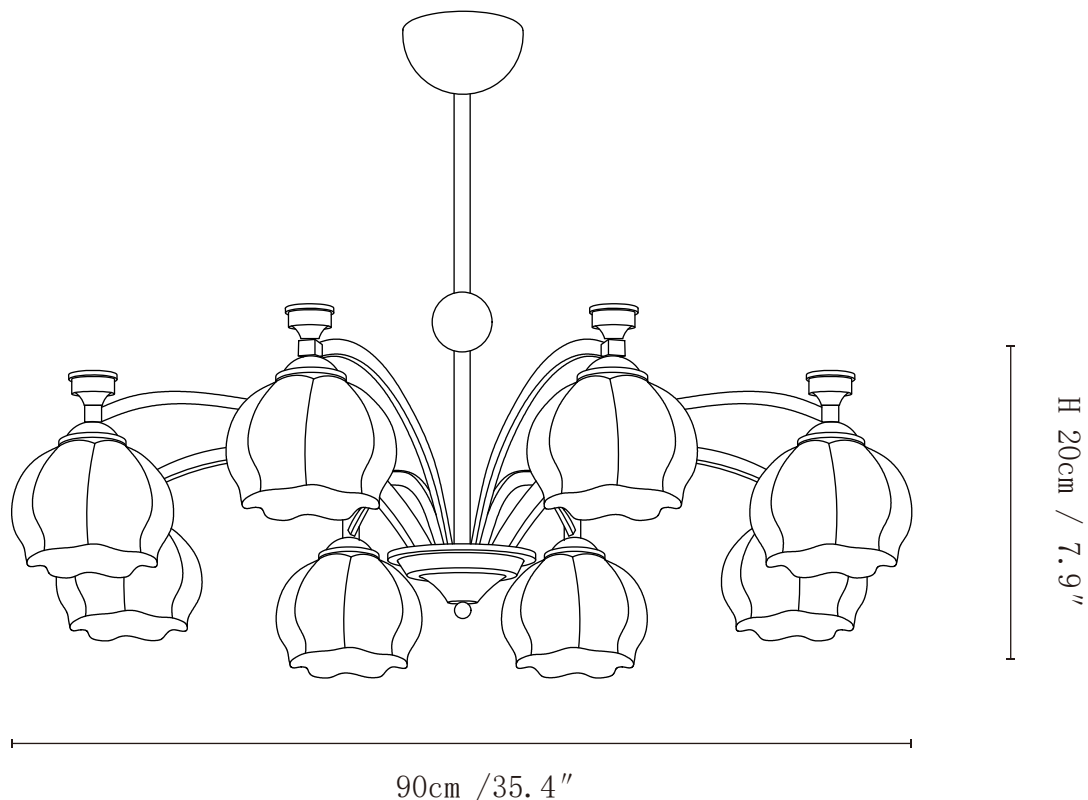

SPECIFICATION SHEET

SPECIFICATION DETAILS

*For custom options, consult factory for details

Fixture Dimensions	D 25.6" x H 7.9" (3heads)
Light source	E26 or E27 (bulb not included)
Wattage	MAX 40W incandescent bulb or LED equivalent.
Voltage	AC 110-240V
Mounting	Hardwired.
Dimming	Compatible with dimmable bulbs (bulb not included)
Control method	Compatible with common wall switches(not included)
Finishes	Gold, Walnut color
Shade Details	White
Material	Metal, Wood, Glass
Rod Length	Suspension rod is 11.8", and can be spliced as needed.

SPECIFICATION SHEET

SPECIFICATION DETAILS

*For custom options, consult factory for details

Fixture Dimensions	D 26.8" x H 7.9" (5heads)
Light source	E26 or E27 (bulb not included)
Wattage	MAX 40W incandescent bulb or LED equivalent.
Voltage	AC 110-240V
Mounting	Hardwired.
Dimming	Compatible with dimmable bulbs (bulb not included)
Control method	Compatible with common wall switches(not included)
Finishes	Gold, Walnut color
Shade Details	White
Material	Metal, Wood, Glass
Rod Length	Suspension rod is 11.8", and can be spliced as needed.

SPECIFICATION SHEET

SPECIFICATION DETAILS

*For custom options, consult factory for details

Fixture Dimensions	D 35.4" x H 7.9" (8heads)
Light source	E26 or E27 (bulb not included)
Wattage	MAX 40W incandescent bulb or LED equivalent.
Voltage	AC 110-240V
Mounting	Hardwired.
Dimming	Compatible with dimmable bulbs (bulb not included)
Control method	Compatible with common wall switches(not included)
Finishes	Gold, Walnut color
Shade Details	White
Material	Metal, Wood, Glass
Rod Length	Suspension rod is 11.8", and can be spliced as needed.