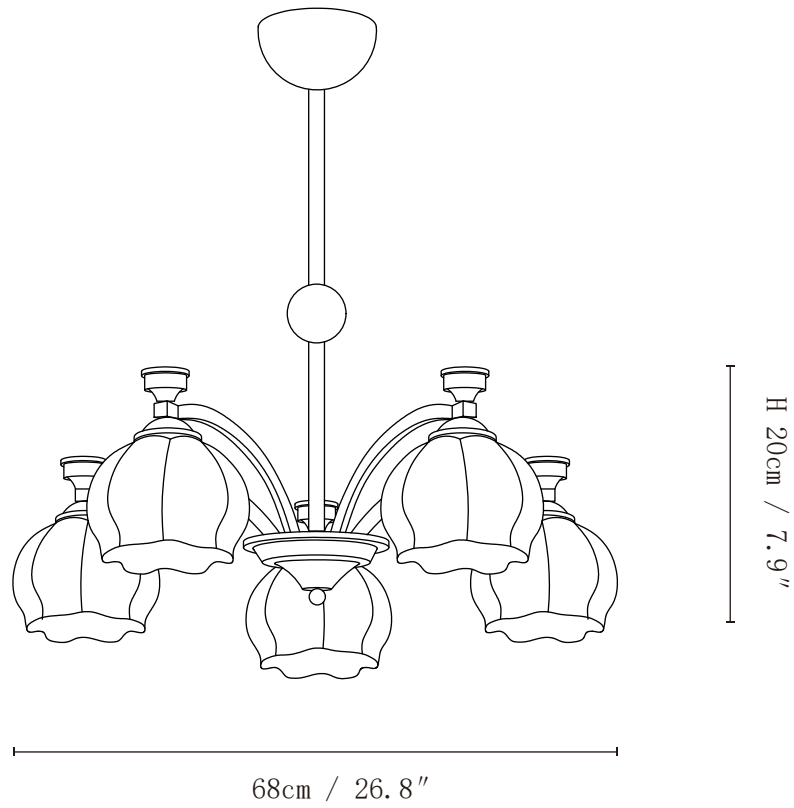

SPECIFICATION SHEET

SPECIFICATION DETAILS

*For custom options, consult factory for details

Fixture Dimensions	D 25.6" x H 7.9" (3heads)
Light source	E26 or E27 (bulb not included)
Wattage	MAX 40W incandescent bulb or LED equivalent.
Voltage	AC 110-240V
Mounting	Hardwired.
Dimming	Compatible with dimmable bulbs (bulb not included)
Control method	Compatible with common wall switches(not included)
Finishes	Gold, Walnut color
Shade Details	White
Material	Metal, Wood, Glass
Rod Length	Suspension rod is 11.8", and can be spliced as needed.

SPECIFICATION SHEET

SPECIFICATION DETAILS

*For custom options, consult factory for details

Fixture Dimensions	D 26.8" x H 7.9" (5heads)
Light source	E26 or E27 (bulb not included)
Wattage	MAX 40W incandescent bulb or LED equivalent.
Voltage	AC 110-240V
Mounting	Hardwired.
Dimming	Compatible with dimmable bulbs (bulb not included)
Control method	Compatible with common wall switches(not included)
Finishes	Gold, Walnut color
Shade Details	White
Material	Metal, Wood, Glass
Rod Length	Suspension rod is 11.8", and can be spliced as needed.

SPECIFICATION SHEET

SPECIFICATION DETAILS

*For custom options, consult factory for details

Fixture Dimensions	D 35.4" x H 7.9" (8heads)
Light source	E26 or E27 (bulb not included)
Wattage	MAX 40W incandescent bulb or LED equivalent.
Voltage	AC 110-240V
Mounting	Hardwired.
Dimming	Compatible with dimmable bulbs (bulb not included)
Control method	Compatible with common wall switches(not included)
Finishes	Gold, Walnut color
Shade Details	White
Material	Metal, Wood, Glass
Rod Length	Suspension rod is 11.8", and can be spliced as needed.