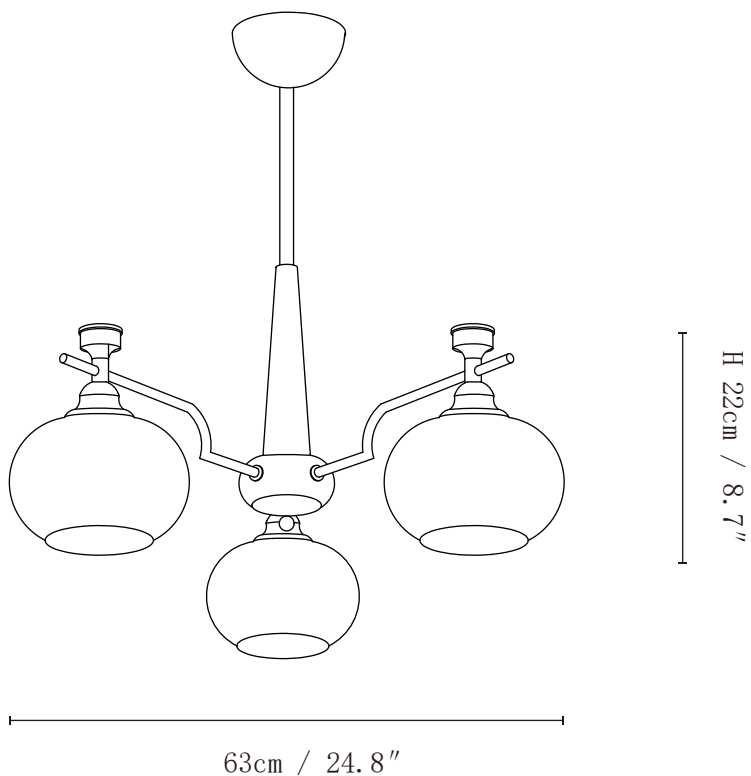

SPECIFICATION SHEET

SPECIFICATION DETAILS

*For custom options, consult factory for details

Fixture Dimensions	D 24.8" x H 8.7" (3heads)
Light source	E26 or E27 (bulb not included)
Wattage	MAX 40W incandescent bulb or LED equivalent.
Voltage	AC 110-240V
Mounting	Hardwired.
Dimming	Compatible with dimmable bulbs (bulb not included)
Control method	Compatible with common wall switches (not included)
Finishes	Gold, Walnut color
Shade Details	White
Material	Metal, Wood, Glass
Rod Length	Suspension rod is 11.8", and can be spliced as needed.

SPECIFICATION SHEET

SPECIFICATION DETAILS

*For custom options, consult factory for details

Fixture Dimensions	D 30.7" x H 8.7" (6heads)
Light source	E26 or E27 (bulb not included)
Wattage	MAX 40W incandescent bulb or LED equivalent.
Voltage	AC 110-240V
Mounting	Hardwired.
Dimming	Compatible with dimmable bulbs (bulb not included)
Control method	Compatible with common wall switches(not included)
Finishes	Gold, Walnut color
Shade Details	White
Material	Metal, Wood, Glass
Rod Length	Suspension rod is 11.8", and can be spliced as needed.

SPECIFICATION SHEET

SPECIFICATION DETAILS

*For custom options, consult factory for details

Fixture Dimensions	D 38.6" x H 8.7" (8heads)
Light source	E26 or E27 (bulb not included)
Wattage	MAX 40W incandescent bulb or LED equivalent.
Voltage	AC 110-240V
Mounting	Hardwired.
Dimming	Compatible with dimmable bulbs (bulb not included)
Control method	Compatible with common wall switches (not included)
Finishes	Gold, Walnut color
Shade Details	White
Material	Metal, Wood, Glass
Rod Length	Suspension rod is 11.8", and can be spliced as needed.