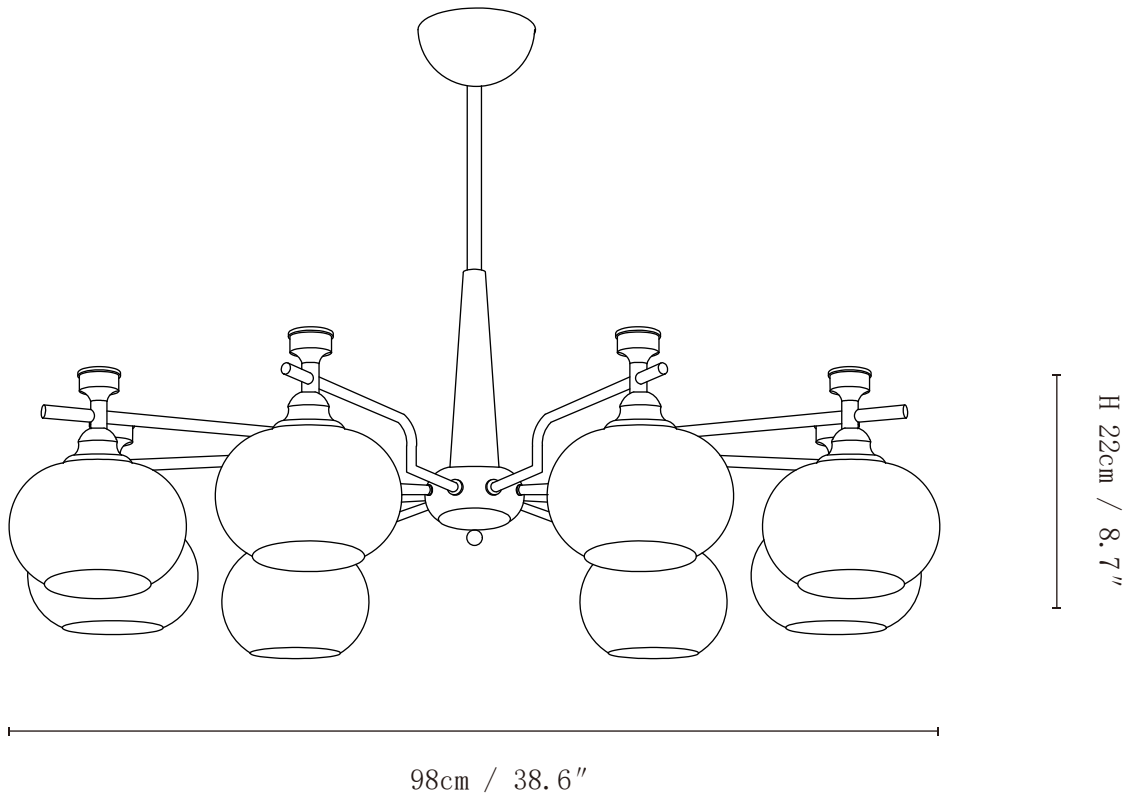

SPECIFICATION SHEET

SPECIFICATION DETAILS

*For custom options, consult factory for details

Fixture Dimensions	D 24.8" x H 8.7" (3heads)
Light source	E26 or E27 (bulb not included)
Wattage	MAX 40W incandescent bulb or LED equivalent.
Voltage	AC 110-240V
Mounting	Hardwired.
Dimming	Compatible with dimmable bulbs (bulb not included)
Control method	Compatible with common wall switches (not included)
Finishes	Gold, Walnut color
Shade Details	White
Material	Metal, Wood, Glass
Rod Length	Suspension rod is 11.8", and can be spliced as needed.

SPECIFICATION SHEET

SPECIFICATION DETAILS

*For custom options, consult factory for details

Fixture Dimensions	D 30.7" x H 8.7" (6heads)
Light source	E26 or E27 (bulb not included)
Wattage	MAX 40W incandescent bulb or LED equivalent.
Voltage	AC 110-240V
Mounting	Hardwired.
Dimming	Compatible with dimmable bulbs (bulb not included)
Control method	Compatible with common wall switches(not included)
Finishes	Gold, Walnut color
Shade Details	White
Material	Metal, Wood, Glass
Rod Length	Suspension rod is 11.8", and can be spliced as needed.

SPECIFICATION SHEET

SPECIFICATION DETAILS

*For custom options, consult factory for details

Fixture Dimensions	D 38.6" x H 8.7" (8heads)
Light source	E26 or E27 (bulb not included)
Wattage	MAX 40W incandescent bulb or LED equivalent.
Voltage	AC 110-240V
Mounting	Hardwired.
Dimming	Compatible with dimmable bulbs (bulb not included)
Control method	Compatible with common wall switches (not included)
Finishes	Gold, Walnut color
Shade Details	White
Material	Metal, Wood, Glass
Rod Length	Suspension rod is 11.8", and can be spliced as needed.