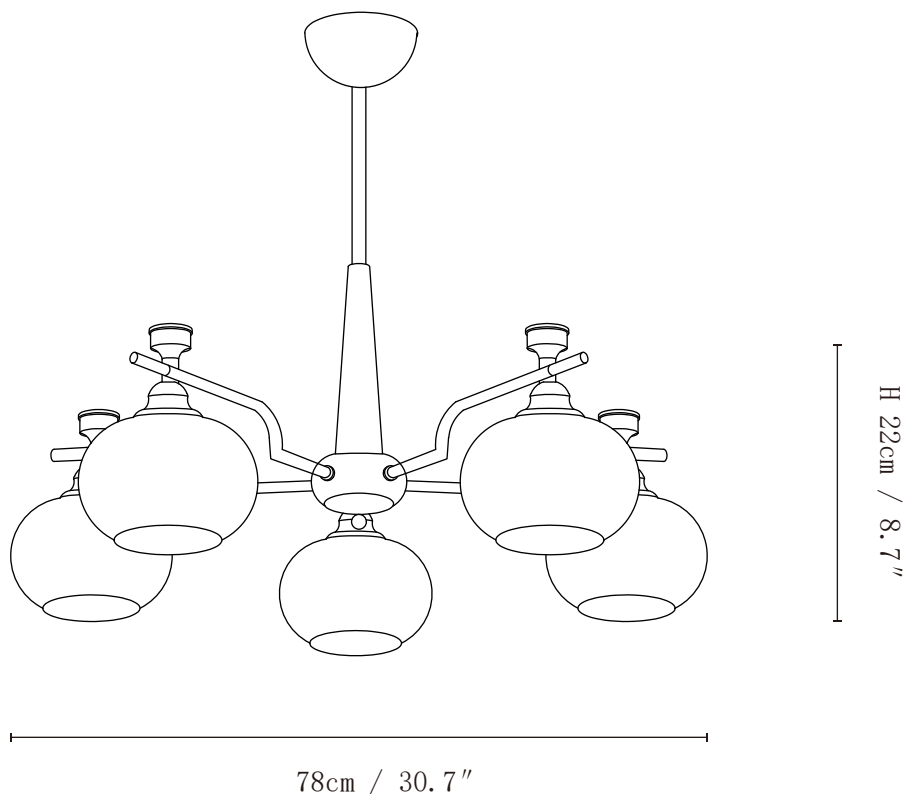

SPECIFICATION SHEET

SPECIFICATION DETAILS

*For custom options, consult factory for details

Fixture Dimensions	D 24.8" x H 8.7" (3heads)
Light source	E26 or E27 (bulb not included)
Wattage	MAX 40W incandescent bulb or LED equivalent.
Voltage	AC 110-240V
Mounting	Hardwired.
Dimming	Compatible with dimmable bulbs (bulb not included)
Control method	Compatible with common wall switches (not included)
Finishes	Gold, Walnut color
Shade Details	White
Material	Metal, Wood, Glass
Rod Length	Suspension rod is 11.8", and can be spliced as needed.

SPECIFICATION SHEET

SPECIFICATION DETAILS

*For custom options, consult factory for details

Fixture Dimensions	D 30.7" x H 8.7" (6heads)
Light source	E26 or E27 (bulb not included)
Wattage	MAX 40W incandescent bulb or LED equivalent.
Voltage	AC 110-240V
Mounting	Hardwired.
Dimming	Compatible with dimmable bulbs (bulb not included)
Control method	Compatible with common wall switches(not included)
Finishes	Gold, Walnut color
Shade Details	White
Material	Metal, Wood, Glass
Rod Length	Suspension rod is 11.8", and can be spliced as needed.

SPECIFICATION SHEET

SPECIFICATION DETAILS

*For custom options, consult factory for details

Fixture Dimensions	D 38.6" x H 8.7" (8heads)
Light source	E26 or E27 (bulb not included)
Wattage	MAX 40W incandescent bulb or LED equivalent.
Voltage	AC 110-240V
Mounting	Hardwired.
Dimming	Compatible with dimmable bulbs (bulb not included)
Control method	Compatible with common wall switches (not included)
Finishes	Gold, Walnut color
Shade Details	White
Material	Metal, Wood, Glass
Rod Length	Suspension rod is 11.8", and can be spliced as needed.