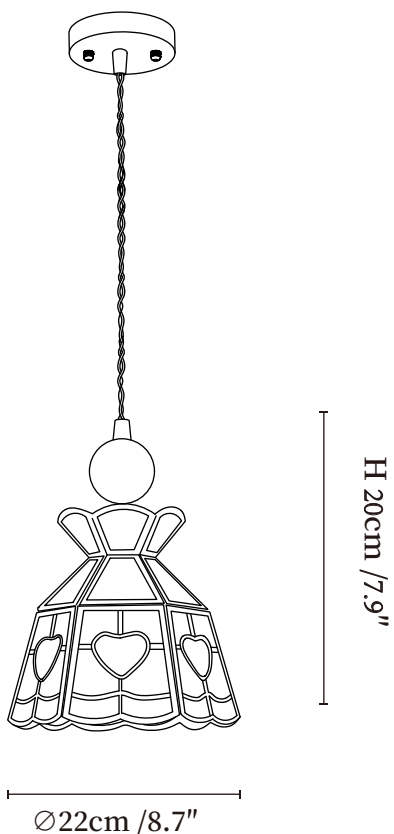

## SPECIFICATION DETAILS

\*For custom options, consult factory for details

Fixture Dimensions	D 7.9" x H 8.7"
Light source	E26 or E27 (bulb not included)
Wattage	MAX 40W incandescent bulb or LED equivalent.
Voltage	AC 110-240V
Mounting	Hardwired.
Dimming	Compatible with dimmable bulbs (bulb not included)
Control method	Compatible with common wall switches (not included)
Finishes	Walnut Wood, Gold
Shade Details	Green, Orange, White
Material	Glass, Wood, Metal
Wire Length	The standard length of the suspended wire is 59 "(150 cm) and the length is adjustable.

## SPECIFICATION DETAILS

\*For custom options, consult factory for details

Fixture Dimensions	D 7.9" x H 11.8"
Light source	E26 or E27 (bulb not included)
Wattage	MAX 40W incandescent bulb or LED equivalent.
Voltage	AC 110-240V
Mounting	Hardwired.
Dimming	Compatible with dimmable bulbs (bulb not included)
Control method	Compatible with common wall switches (not included)
Finishes	Walnut Wood, Gold
Shade Details	Green, Orange, White
Material	Glass, Wood, Metal
Wire Length	The standard length of the suspended wire is 59 "(150 cm) and the length is adjustable.

## SPECIFICATION DETAILS

\*For custom options, consult factory for details

Fixture Dimensions	D 8.7" x H 7.9"
Light source	E26 or E27 (bulb not included)
Wattage	MAX 40W incandescent bulb or LED equivalent.
Voltage	AC 110-240V
Mounting	Hardwired.
Dimming	Compatible with dimmable bulbs (bulb not included)
Control method	Compatible with common wall switches (not included)
Finishes	Walnut Wood, Gold
Shade Details	Green, Orange, White
Material	Glass, Wood, Metal
Wire Length	The standard length of the suspended wire is 59 "(150 cm) and the length is adjustable.