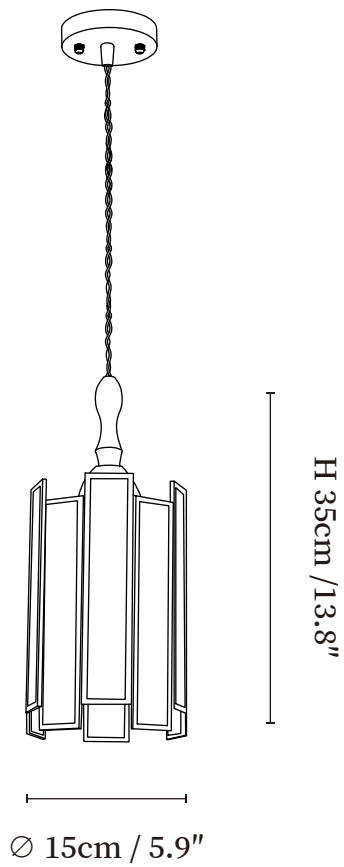

SPECIFICATION SHEET

SPECIFICATION DETAILS

*For custom options, consult factory for details

Fixture Dimensions	D 5.9" x H 13.8"
Light source	E26 or E27 (bulb not included)
Wattage	MAX 40W incandescent bulb or LED equivalent.
Voltage	AC 110-240V
Mounting	Hardwired.
Dimming	Compatible with dimmable bulbs (bulb not included)
Control method	Compatible with common wall switches (not included)
Finishes	Walnut Wood, Gold
Shade Details	Green, Orange, White
Material	Glass, Wood, Metal
Wire Length	The standard length of the suspended wire is 59 "(150 cm) and the length is adjustable.