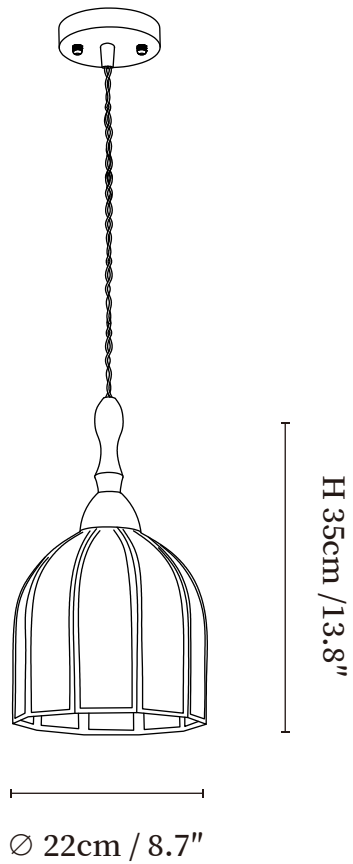

SPECIFICATION SHEET

SPECIFICATION DETAILS

*For custom options, consult factory for details

Fixture Dimensions	D 8.7" x H 13.8"
Light source	E26 or E27 (bulb not included)
Wattage	MAX 40W incandescent bulb or LED equivalent.
Voltage	AC 110-240V
Mounting	Hardwired.
Dimming	Compatible with dimmable bulbs (bulb not included)
Control method	Compatible with common wall switches (not included)
Finishes	Walnut Wood, Gold
Shade Details	Green, Orange, White
Material	Glass, Wood, Metal
Wire Length	The standard length of the suspended wire is 59 "(150 cm) and the length is adjustable.