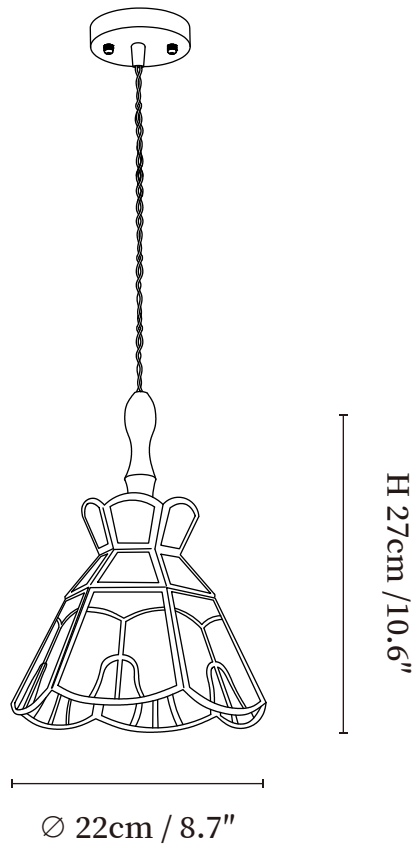

SPECIFICATION SHEET

SPECIFICATION DETAILS

*For custom options, consult factory for details

Fixture Dimensions	D 8.7" x H 11.8"
Light source	E26 or E27 (bulb not included)
Wattage	MAX 40W incandescent bulb or LED equivalent.
Voltage	AC 110-240V
Mounting	Hardwired.
Dimming	Compatible with dimmable bulbs (bulb not included)
Control method	Compatible with common wall switches (not included)
Finishes	Walnut Wood, Gold
Shade Details	Green, Orange, White
Material	Glass, Wood, Metal
Wire Length	The standard length of the suspended wire is 59 "(150 cm) and the length is adjustable.