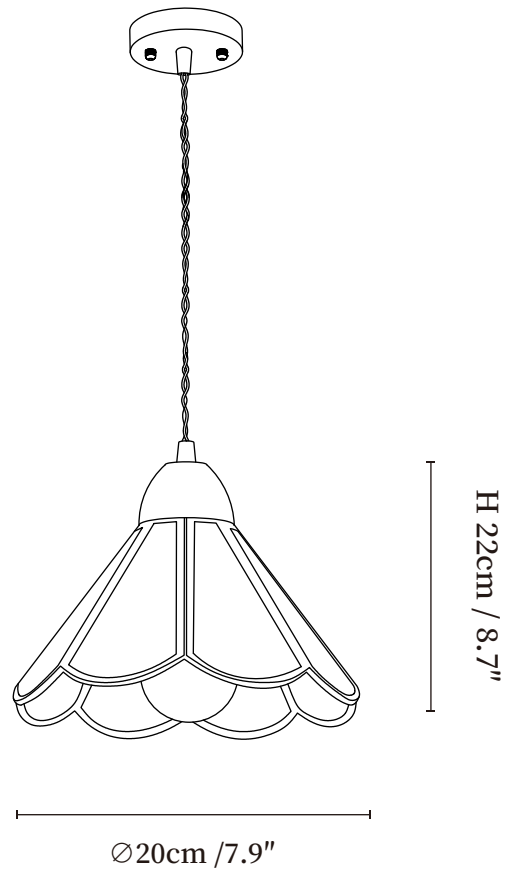

## SPECIFICATION DETAILS

\*For custom options, consult factory for details

Fixture Dimensions	D 7.9" x H 8.7"
Light source	E26 or E27 (bulb not included)
Wattage	MAX 40W incandescent bulb or LED equivalent.
Voltage	AC 110-240V
Mounting	Hardwired.
Dimming	Compatible with dimmable bulbs (bulb not included)
Control method	Compatible with common wall switches (not included)
Finishes	Walnut Wood, Gold
Shade Details	Green, Orange, White
Material	Glass, Wood, Metal
Wire Length	The standard length of the suspended wire is 59 "(150 cm) and the length is adjustable.

## SPECIFICATION DETAILS

\*For custom options, consult factory for details

Fixture Dimensions	D 7.9" x H 11.8"
Light source	E26 or E27 (bulb not included)
Wattage	MAX 40W incandescent bulb or LED equivalent.
Voltage	AC 110-240V
Mounting	Hardwired.
Dimming	Compatible with dimmable bulbs (bulb not included)
Control method	Compatible with common wall switches (not included)
Finishes	Walnut Wood, Gold
Shade Details	Green, Orange, White
Material	Glass, Wood, Metal
Wire Length	The standard length of the suspended wire is 59 "(150 cm) and the length is adjustable.

## SPECIFICATION DETAILS

\*For custom options, consult factory for details

Fixture Dimensions	D 8.7" x H 7.9"
Light source	E26 or E27 (bulb not included)
Wattage	MAX 40W incandescent bulb or LED equivalent.
Voltage	AC 110-240V
Mounting	Hardwired.
Dimming	Compatible with dimmable bulbs (bulb not included)
Control method	Compatible with common wall switches (not included)
Finishes	Walnut Wood, Gold
Shade Details	Green, Orange, White
Material	Glass, Wood, Metal
Wire Length	The standard length of the suspended wire is 59 "(150 cm) and the length is adjustable.