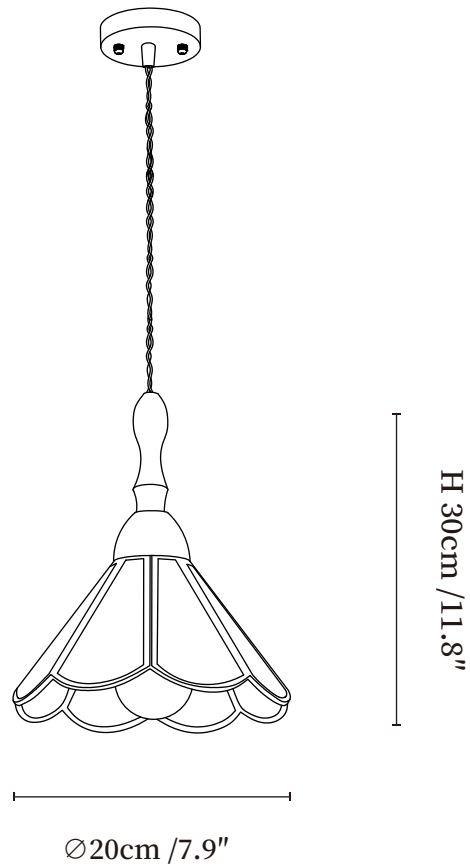

## SPECIFICATION DETAILS

\*For custom options, consult factory for details

Fixture Dimensions	D 7.9" x H 8.7"
Light source	E26 or E27 (bulb not included)
Wattage	MAX 40W incandescent bulb or LED equivalent.
Voltage	AC 110-240V
Mounting	Hardwired.
Dimming	Compatible with dimmable bulbs (bulb not included)
Control method	Compatible with common wall switches (not included)
Finishes	Walnut Wood, Gold
Shade Details	Green, Orange, White
Material	Glass, Wood, Metal
Wire Length	The standard length of the suspended wire is 59 "(150 cm) and the length is adjustable.

## SPECIFICATION DETAILS

\*For custom options, consult factory for details

Fixture Dimensions	D 7.9" x H 11.8"
Light source	E26 or E27 (bulb not included)
Wattage	MAX 40W incandescent bulb or LED equivalent.
Voltage	AC 110-240V
Mounting	Hardwired.
Dimming	Compatible with dimmable bulbs (bulb not included)
Control method	Compatible with common wall switches (not included)
Finishes	Walnut Wood, Gold
Shade Details	Green, Orange, White
Material	Glass, Wood, Metal
Wire Length	The standard length of the suspended wire is 59 "(150 cm) and the length is adjustable.

## SPECIFICATION DETAILS

\*For custom options, consult factory for details

Fixture Dimensions	D 8.7" x H 7.9"
Light source	E26 or E27 (bulb not included)
Wattage	MAX 40W incandescent bulb or LED equivalent.
Voltage	AC 110-240V
Mounting	Hardwired.
Dimming	Compatible with dimmable bulbs (bulb not included)
Control method	Compatible with common wall switches (not included)
Finishes	Walnut Wood, Gold
Shade Details	Green, Orange, White
Material	Glass, Wood, Metal
Wire Length	The standard length of the suspended wire is 59 "(150 cm) and the length is adjustable.