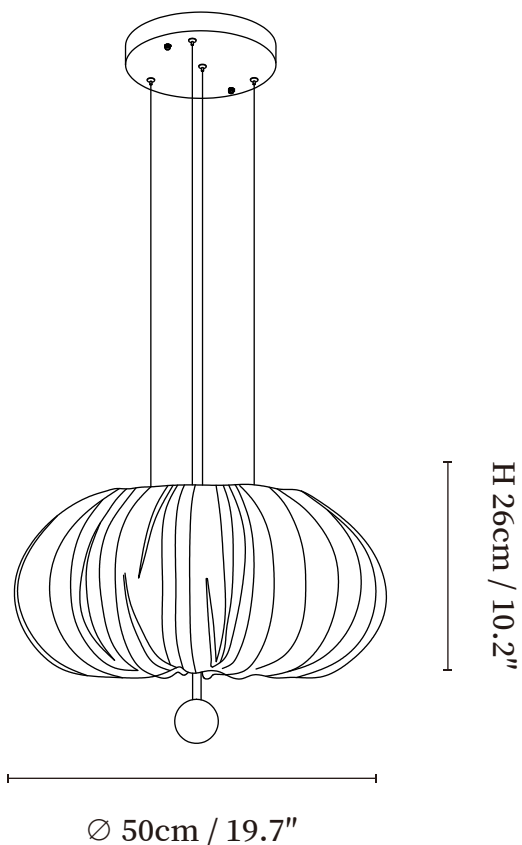

SPECIFICATION SHEET

SPECIFICATION DETAILS

*For custom options, consult factory for details

Fixture Dimensions	D 19.7" x H 10.2"
Light source	E26 or E27 (bulb not included)
Wattage	MAX 40W incandescent bulb or LED equivalent.
Voltage	AC 110-240V
Mounting	Hardwired.
Dimming	Compatible with dimmable bulbs (bulb not included)
Control method	Compatible with common wall switches (not included)
Finishes	Walnut Wood, Gold
Shade Details	White
Material	Fabric, Wood, Metal
Wire Length	The standard length of the suspended wire is 59 "(150 cm) and the length is adjustable.
