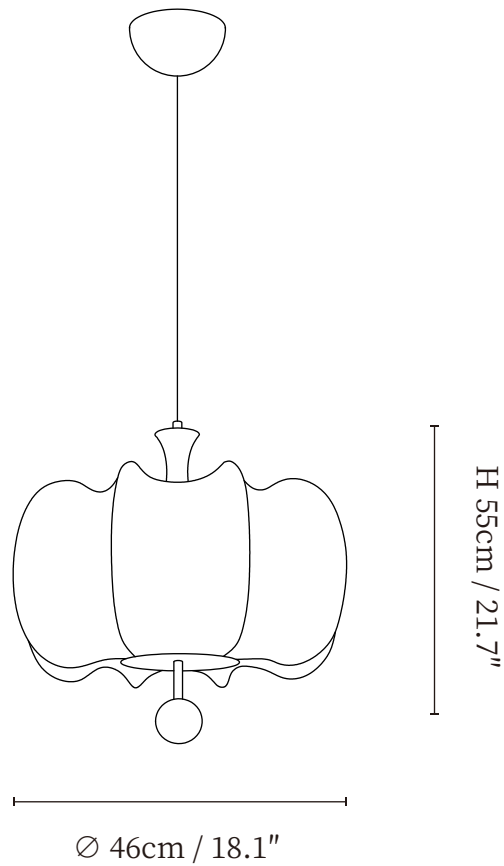

SPECIFICATION SHEET

SPECIFICATION DETAILS

*For custom options, consult factory for details

Fixture Dimensions	D 18.1" x H 21.7"
Light source	E26 or E27 (bulb not included)
Wattage	MAX 40W incandescent bulb or LED equivalent.
Voltage	AC 110-240V
Mounting	Hardwired.
Dimming	Compatible with dimmable bulbs (bulb not included)
Control method	Compatible with common wall switches (not included)
Finishes	Walnut Wood
Shade Details	Beige
Material	Fabric, Wood, Metal.
Wire Length	The standard length of the suspended wire is 59" (150 cm) and the length is adjustable.