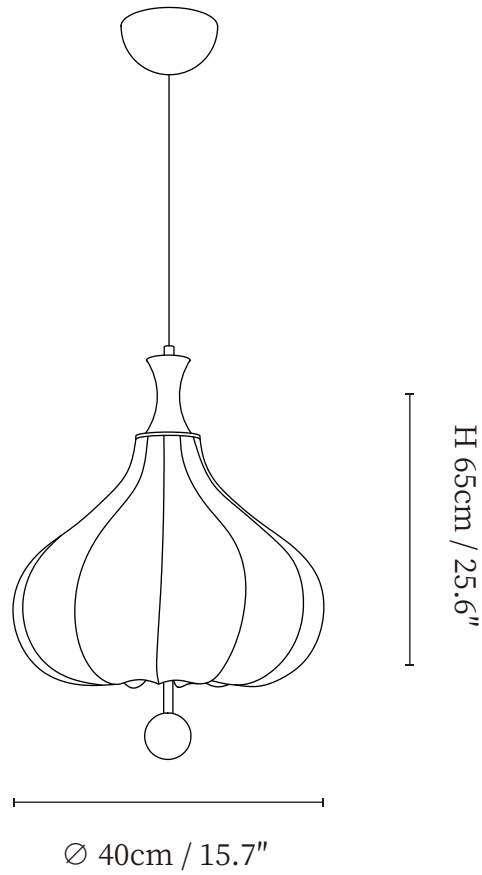

SPECIFICATION SHEET

SPECIFICATION DETAILS

*For custom options, consult factory for details

Fixture Dimensions	D 15.7" x H 25.6"
Light source	E26 or E27 (bulb not included)
Wattage	MAX 40W incandescent bulb or LED equivalent.
Voltage	AC 110-240V
Mounting	Hardwired.
Dimming	Compatible with dimmable bulbs (bulb not included)
Control method	Compatible with common wall switches (not included)
Finishes	Walnut Wood
Shade Details	Beige
Material	Fabric, Wood, Metal
Wire Length	The standard length of the suspended wire is 59 "(150 cm) and the length is adjustable.