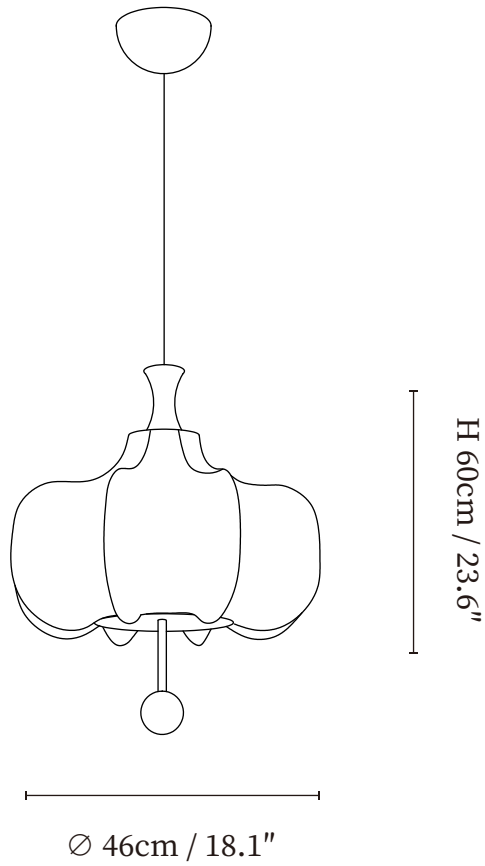

# SPECIFICATION SHEET

---

## SPECIFICATION DETAILS

\*For custom options, consult factory for details

Fixture Dimensions	D 18.1" x H 23.6"
Light source	E26 or E27 (bulb not included)
Wattage	MAX 40W incandescent bulb or LED equivalent.
Voltage	AC 110-240V
Mounting	Hardwired.
Dimming	Compatible with dimmable bulbs (bulb not included)
Control method	Compatible with common wall switches(not included)
Finishes	Walnut Wood, Gold
Shade Details	Beige
Material	Fabric, Wood, Metal
Wire Length	The standard length of the suspended wire is 59 "(150 cm) and the length is adjustable.