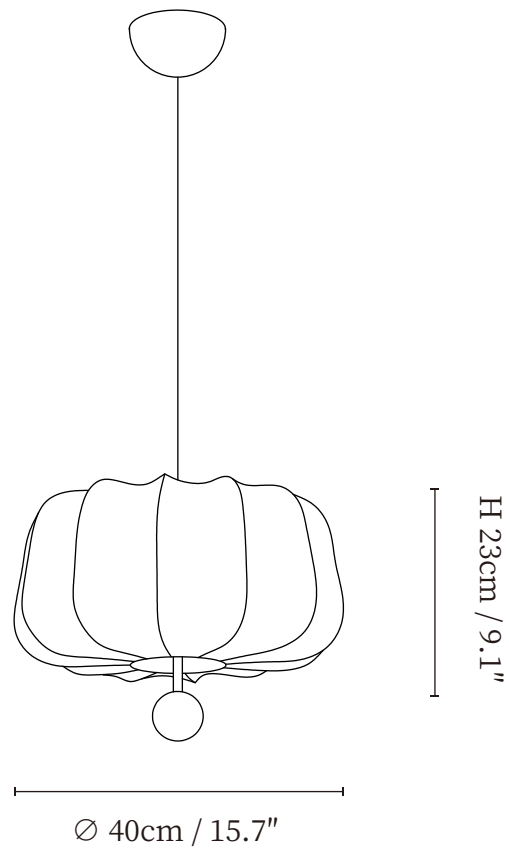

SPECIFICATION SHEET

SPECIFICATION DETAILS

*For custom options, consult factory for details

Fixture Dimensions	D 15.7" x H 9.1"
Light source	E26 or E27 (bulb not included)
Wattage	MAX 40W incandescent bulb or LED equivalent.
Voltage	AC 110-240V
Mounting	Hardwired.
Dimming	Compatible with dimmable bulbs (bulb not included)
Control method	Compatible with common wall switches (not included)
Finishes	Walnut Wood
Shade Details	Beige
Material	Fabric, Wood, Metal.
Wire Length	The standard length of the suspended wire is 59 "(150 cm) and the length is adjustable.

SPECIFICATION SHEET

SPECIFICATION DETAILS

*For custom options, consult factory for details

Fixture Dimensions	D 19.7" x H 11.0"
Light source	E26 or E27 (bulb not included)
Wattage	MAX 40W incandescent bulb or LED equivalent.
Voltage	AC 110-240V
Mounting	Hardwired.
Dimming	Compatible with dimmable bulbs (bulb not included)
Control method	Compatible with common wall switches (not included)
Finishes	Walnut Wood
Shade Details	Beige
Material	Fabric, Wood, Metal.
Wire Length	The standard length of the suspended wire is 59 "(150 cm) and the length is adjustable.
Warranty	2 Years
Certification	Compatible with North America, Saudi Arabia, Europe, Australia Certification