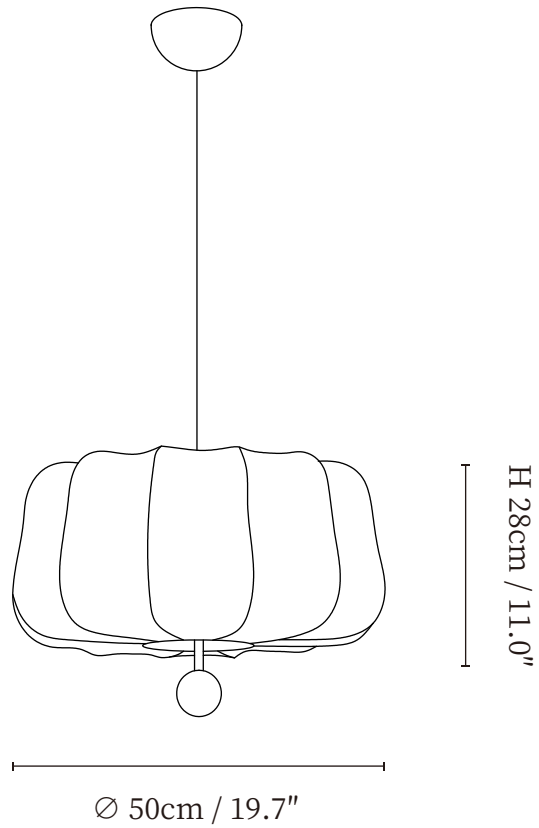

SPECIFICATION SHEET

SPECIFICATION DETAILS

*For custom options, consult factory for details

Fixture Dimensions	D 15.7" x H 9.1"
Light source	E26 or E27 (bulb not included)
Wattage	MAX 40W incandescent bulb or LED equivalent.
Voltage	AC 110-240V
Mounting	Hardwired.
Dimming	Compatible with dimmable bulbs (bulb not included)
Control method	Compatible with common wall switches (not included)
Finishes	Walnut Wood
Shade Details	Beige
Material	Fabric, Wood, Metal.
Wire Length	The standard length of the suspended wire is 59 "(150 cm) and the length is adjustable.

SPECIFICATION SHEET

SPECIFICATION DETAILS

*For custom options, consult factory for details

Fixture Dimensions	D 19.7" x H 11.0"
Light source	E26 or E27 (bulb not included)
Wattage	MAX 40W incandescent bulb or LED equivalent.
Voltage	AC 110-240V
Mounting	Hardwired.
Dimming	Compatible with dimmable bulbs (bulb not included)
Control method	Compatible with common wall switches (not included)
Finishes	Walnut Wood
Shade Details	Beige
Material	Fabric, Wood, Metal.
Wire Length	The standard length of the suspended wire is 59 "(150 cm) and the length is adjustable.
Warranty	2 Years
Certification	Compatible with North America, Saudi Arabia, Europe, Australia Certification