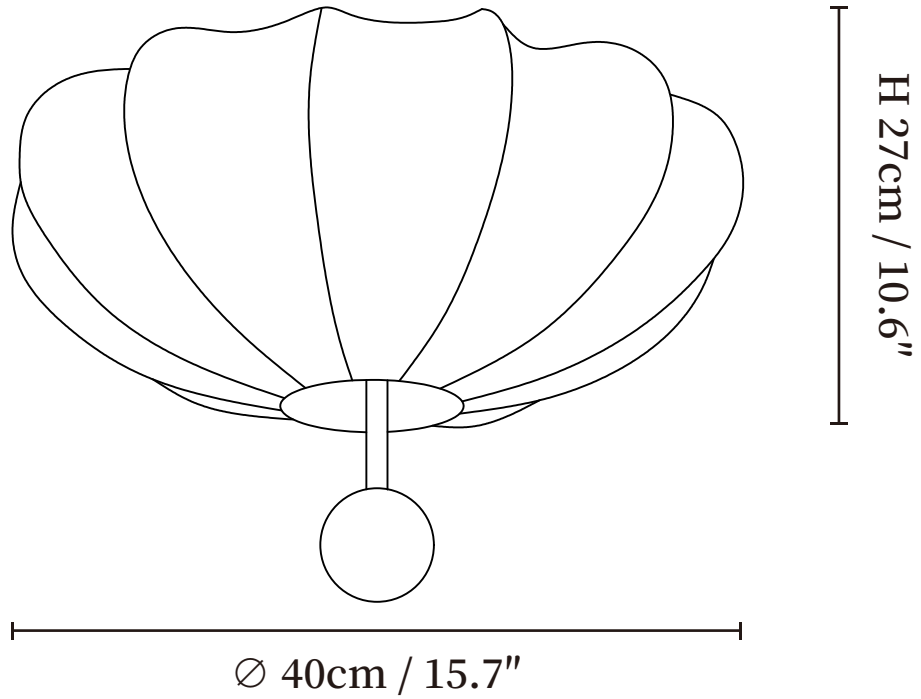

## SPECIFICATION DETAILS

\*For custom options, consult factory for details

Fixture Dimensions	D 15.7" x H 10.6"
Light source	Integrated LED
Wattage	~15W
Voltage	AC 110-240V
Dimming	Not supported
CRI(Ra)	90+CRI
Mounting	Hardwired.
LED Rated Life	30000 hours
Color Temperature	Warm Light (3000K), Neutral Light (4000K), Cool Light (6000K)
Control method	Compatible with common wall switches(not included)
Finishes	Walnut Wood
Shade Details	Beige
Material	Fabric, Wood, Metal

## SPECIFICATION DETAILS

\*For custom options, consult factory for details

Fixture Dimensions	D 19.7" x H 12.6"
Light source	Integrated LED
Wattage	~15W
Voltage	AC 110-240V
Dimming	Not supported
CRI(Ra)	90+CRI
Mounting	Hardwired.
LED Rated Life	30000 hours
Color Temperature	Warm Light (3000K), Neutral Light (4000K), Cool Light (6000K)
Control method	Compatible with common wall switches (not included)
Finishes	Walnut Wood
Shade Details	Beige
Material	Fabric, Wood, Metal