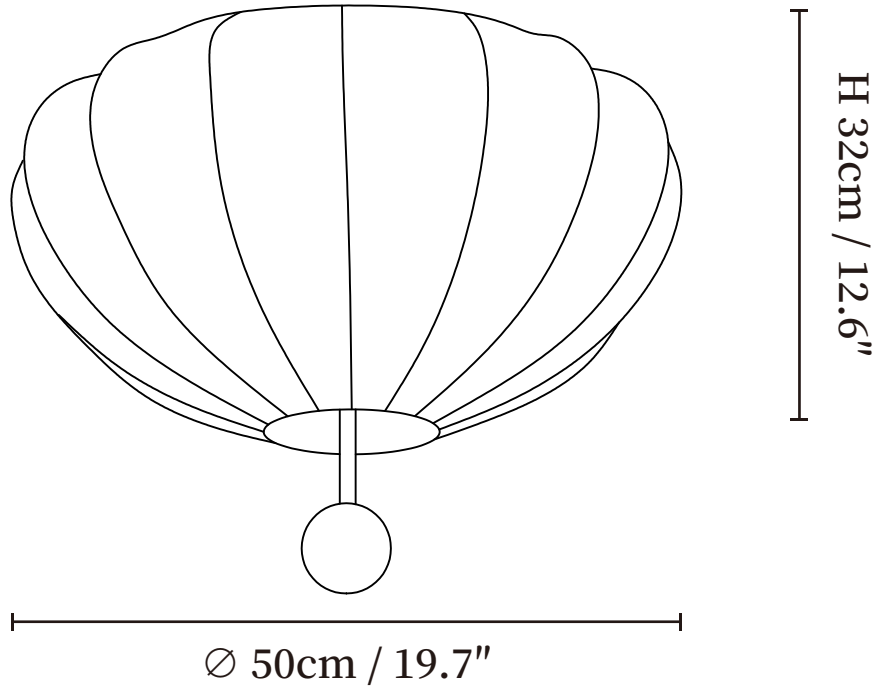

## SPECIFICATION DETAILS

\*For custom options, consult factory for details

Fixture Dimensions	D 15.7" x H 10.6"
Light source	Integrated LED
Wattage	~15W
Voltage	AC 110-240V
Dimming	Not supported
CRI(Ra)	90+CRI
Mounting	Hardwired.
LED Rated Life	30000 hours
Color Temperature	Warm Light (3000K), Neutral Light (4000K), Cool Light (6000K)
Control method	Compatible with common wall switches(not included)
Finishes	Walnut Wood
Shade Details	Beige
Material	Fabric, Wood, Metal

## SPECIFICATION DETAILS

\*For custom options, consult factory for details

Fixture Dimensions	D 19.7" x H 12.6"
Light source	Integrated LED
Wattage	~15W
Voltage	AC 110-240V
Dimming	Not supported
CRI(Ra)	90+CRI
Mounting	Hardwired.
LED Rated Life	30000 hours
Color Temperature	Warm Light (3000K), Neutral Light (4000K), Cool Light (6000K)
Control method	Compatible with common wall switches (not included)
Finishes	Walnut Wood
Shade Details	Beige
Material	Fabric, Wood, Metal