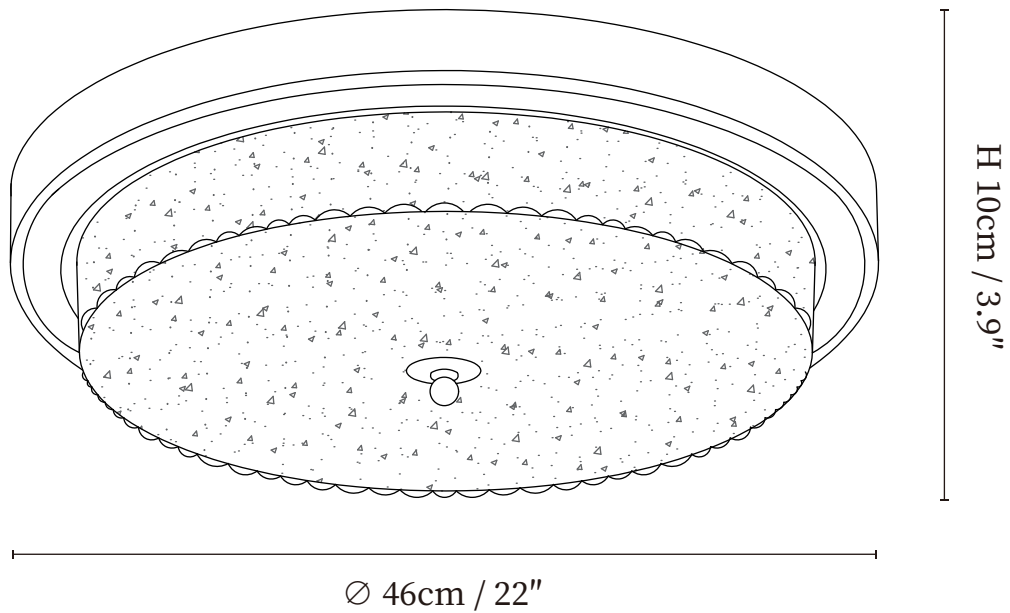

## SPECIFICATION DETAILS

\*For custom options, consult factory for details

Fixture Dimensions	D 14.2" x H 3.9"
Light source	Integrated LED
Wattage	~32W
Voltage	AC 110-240V
Dimming	Not supported
CRI(Ra)	90+CRI
Mounting	Hardwired.
LED Rated Life	30000 hours
Color Temperature	Warm Light (3000K), Neutral Light (4000K), Cool Light (6000K)
Control method	Compatible with common wall switches (not included)
Finishes	Walnut Wood Grain Hydroprinting
Shade Details	White
Material	Metal, Glass

## SPECIFICATION DETAILS

\*For custom options, consult factory for details

Fixture Dimensions	D 22.0" x H 3.9"
Light source	Integrated LED
Wattage	~42W
Voltage	AC 110-240V
Dimming	Not supported
CRI(Ra)	90+CRI
Mounting	Hardwired.
LED Rated Life	30000 hours
Color Temperature	Warm Light (3000K), Neutral Light (4000K), Cool Light (6000K)
Control method	Compatible with common wall switches (not included)
Finishes	Walnut Wood Grain Hydroprinting
Shade Details	White
Material	Metal, Glass