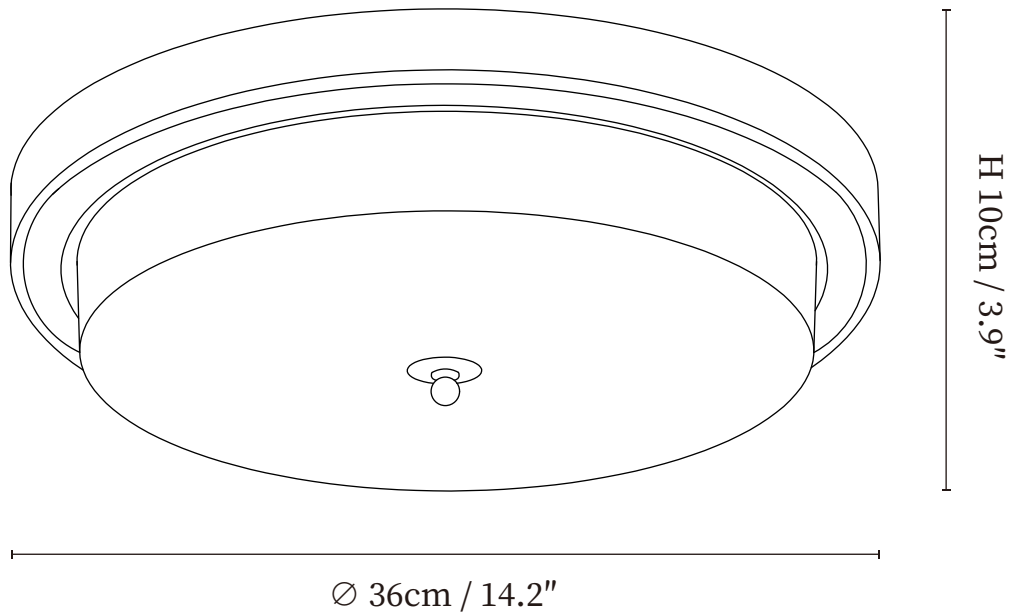

## SPECIFICATION DETAILS

\*For custom options, consult factory for details

Fixture Dimensions	D 14.2" x H 3.9"
Light source	Integrated LED
Wattage	~32W
Voltage	AC 110-240V
Dimming	Not supported
CRI(Ra)	90+CRI
Mounting	Hardwired.
LED Rated Life	30000 hours
Color Temperature	Warm Light (3000K), Neutral Light (4000K), Cool Light (6000K)
Control method	Compatible with common wall switches (not included)
Finishes	Walnut Wood Grain Hydroprinting
Shade Details	White
Material	Metal, Glass

## SPECIFICATION DETAILS

\*For custom options, consult factory for details

Fixture Dimensions	D 22.0" x H 3.9"
Light source	Integrated LED
Wattage	~42W
Voltage	AC 110-240V
Dimming	Not supported
CRI(Ra)	90+CRI
Mounting	Hardwired.
LED Rated Life	30000 hours
Color Temperature	Warm Light (3000K), Neutral Light (4000K), Cool Light (6000K)
Control method	Compatible with common wall switches (not included)
Finishes	Walnut Wood Grain Hydroprinting
Shade Details	White
Material	Metal, Glass