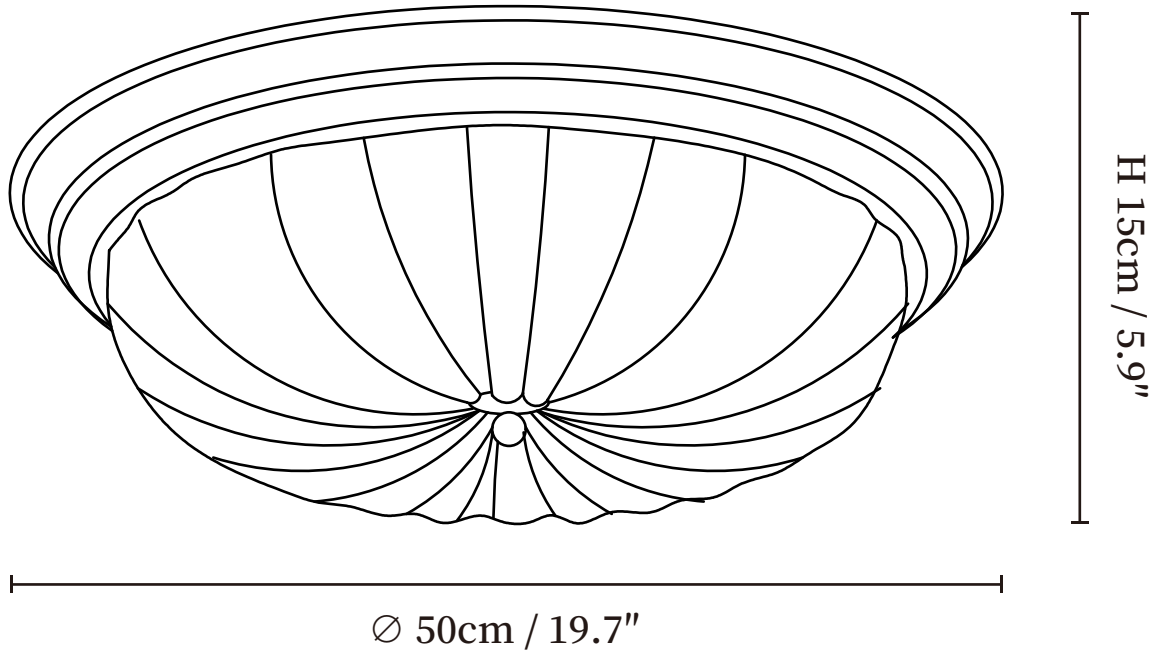

## SPECIFICATION DETAILS

\*For custom options, consult factory for details

Fixture Dimensions	D 19.7" x H 5.9"
Light source	Integrated LED
Wattage	~42W
Voltage	AC 110-240V
Dimming	Not supported
CRI(Ra)	90+CRI
Mounting	Hardwired.
LED Rated Life	30000 hours
Color Temperature	Warm Light (3000K), Neutral Light (4000K), Cool Light (6000K)
Control method	Compatible with common wall switches (included)
Finishes	Walnut Wood Grain Hydroprinting
Shade Details	White
Material	Metal, Glass