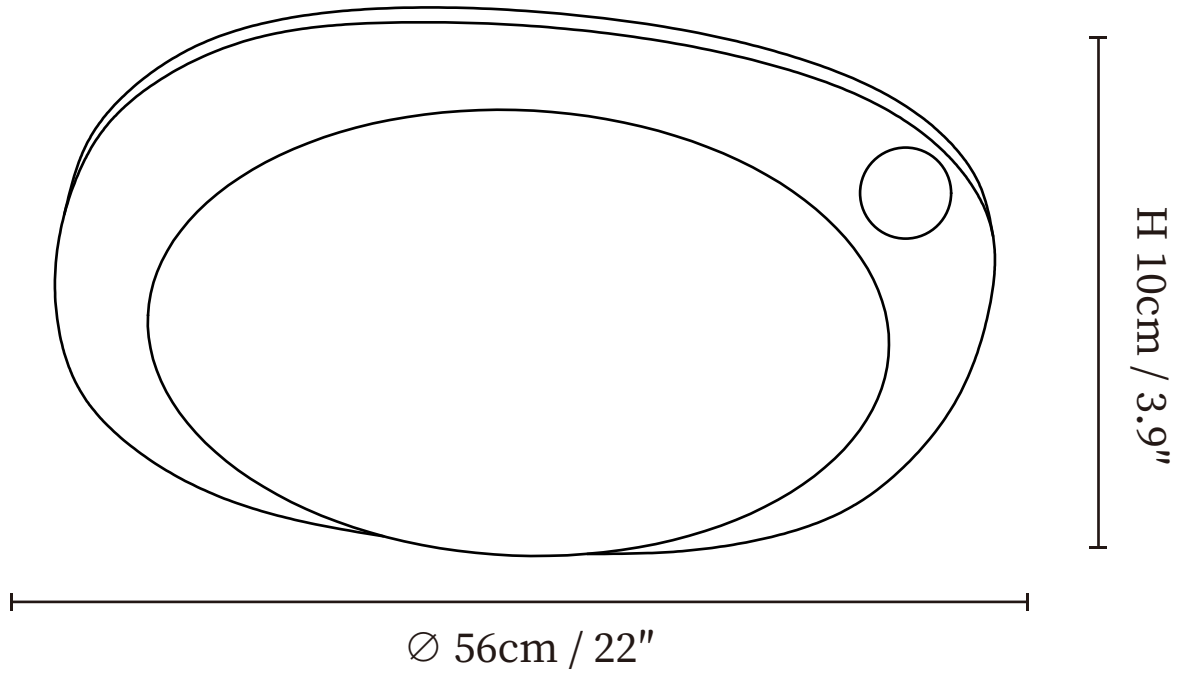

SPECIFICATION SHEET

SPECIFICATION DETAILS

*For custom options, consult factory for details

Fixture Dimensions	D 14.2" x H 3.9"
Light source	Integrated LED
Wattage	~32W
Voltage	AC 110-240V
Dimming	Not supported
CRI(Ra)	90+CRI
Mounting	Hardwired.
LED Rated Life	30000 hours
Color Temperature	Warm Light (3000K), Neutral Light (4000K), Cool Light (6000K)
Control method	Compatible with common wall switches (included)
Finishes	Walnut Wood Grain Hydroprinting.
Shade Details	White.
Material	Metal, Plastic.

SPECIFICATION SHEET

SPECIFICATION DETAILS

*For custom options, consult factory for details

Fixture Dimensions	D 22.0" x H 3.9"
Light source	Integrated LED
Wattage	~60W
Voltage	AC 110-240V
Dimming	Not supported
CRI(Ra)	90+CRI
Mounting	Hardwired.
LED Rated Life	30000 hours
Color Temperature	Warm Light (3000K), Neutral Light (4000K), Cool Light (6000K)
Control method	Compatible with common wall switches (included)
Finishes	Walnut Wood Grain Hydroprinting.
Shade Details	White.
Material	Metal, Plastic.