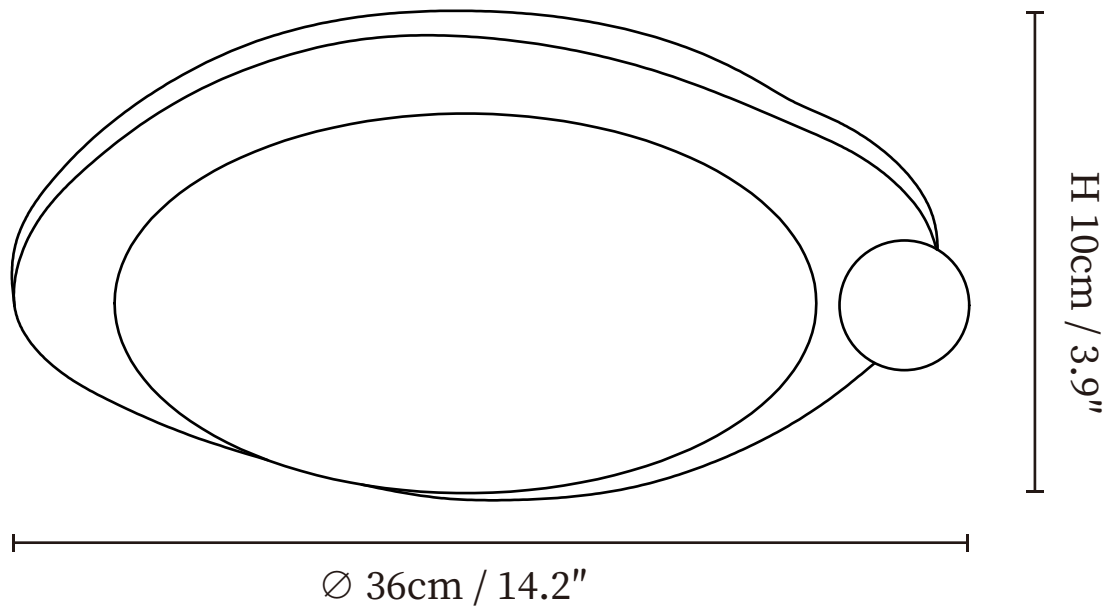

SPECIFICATION SHEET

SPECIFICATION DETAILS

*For custom options, consult factory for details

Fixture Dimensions	D 14.2" x H 3.9"
Light source	Integrated LED
Wattage	~32W
Voltage	AC 110-240V
Dimming	Not supported
CRI(Ra)	90+CRI
Mounting	Hardwired.
LED Rated Life	30000 hours
Color Temperature	Warm Light (3000K), Neutral Light (4000K), Cool Light (6000K)
Control method	Compatible with common wall switches (included)
Finishes	Walnut Wood Grain Hydroprinting.
Shade Details	White.
Material	Metal, Plastic.

SPECIFICATION SHEET

SPECIFICATION DETAILS

*For custom options, consult factory for details

Fixture Dimensions	D 22.0" x H 3.9"
Light source	Integrated LED
Wattage	~60W
Voltage	AC 110-240V
Dimming	Not supported
CRI(Ra)	90+CRI
Mounting	Hardwired.
LED Rated Life	30000 hours
Color Temperature	Warm Light (3000K), Neutral Light (4000K), Cool Light (6000K)
Control method	Compatible with common wall switches (included)
Finishes	Walnut Wood Grain Hydroprinting.
Shade Details	White.
Material	Metal, Plastic.