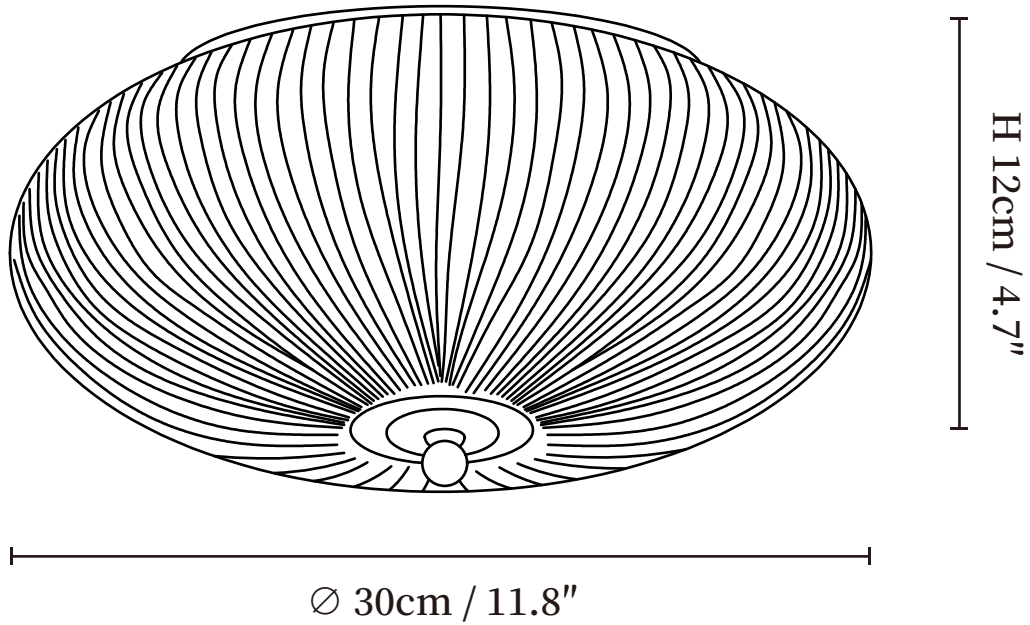

SPECIFICATION SHEET

SPECIFICATION DETAILS

*For custom options, consult factory for details

Fixture Dimensions	D 11.8" x H 4.7"
Light source	Integrated LED
Wattage	~15W
Voltage	AC 110-240V
Dimming	Not supported
CRI(Ra)	90+CRI
Mounting	Hardwired.
LED Rated Life	30000 hours
Color Temperature	Warm Light (3000K), Neutral Light (4000K), Cool Light (6000K)
Control method	Compatible with common wall switches (included)
Finishes	Chrome, White
Shade Details	Cream
Material	Metal, Glass