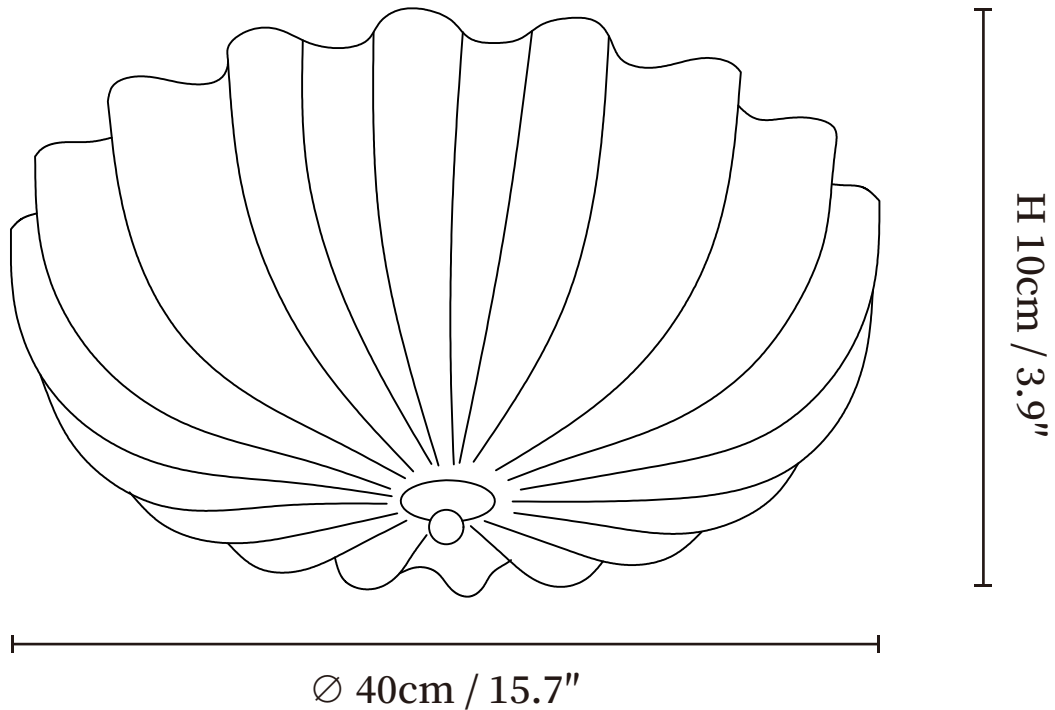

SPECIFICATION SHEET

SPECIFICATION DETAILS

*For custom options, consult factory for details

Fixture Dimensions	D 15.7" x H 3.9"
Light source	Integrated LED or Edison bulb
Wattage	~15W
Voltage	AC 110-240V
Dimming	Not supported
CRI(Ra)	90+CRI
Mounting	Hardwired.
LED Rated Life	30000 hours
Color Temperature	Warm Light (3000K), Neutral Light (4000K), Cool Light (6000K)
Control method	Compatible with common wall switches (not included)
Finishes	Gold, Walnut color
Shade Details	White.
Material	Metal, Wood, Glass