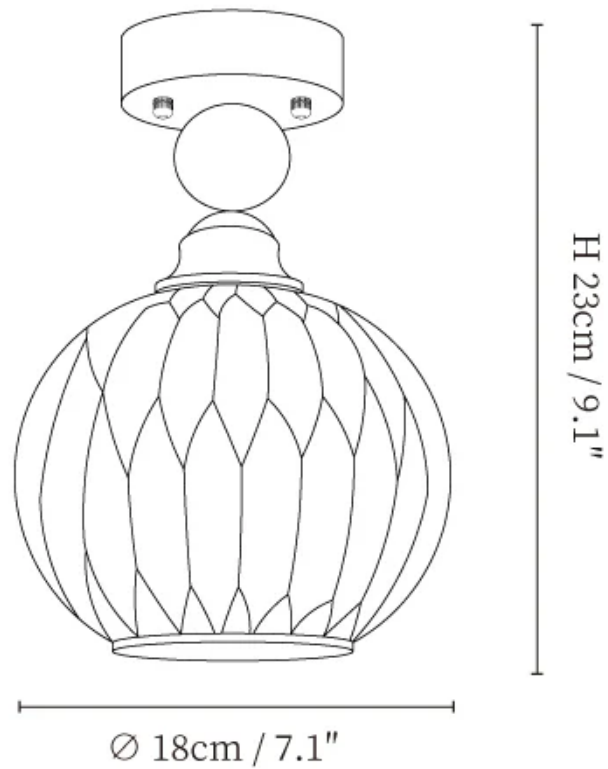

SPECIFICATION SHEET

SPECIFICATION DETAILS

*For custom options, consult factory for details

Fixture Dimensions	Ø 7.1" x H 9.1"
Light source	E26 or E27 (bulb not included)
Wattage	MAX 40W incandescent bulb or LED equivalent.
Voltage	AC 110-240V
Mounting	Hardwired.
Dimming	Please purchase dimmable light bulbs separately.
Control method	Compatible with common wall switches (not included)
Finishes	Nickel.
Shade Details	White.
Material	Metal, Glass.