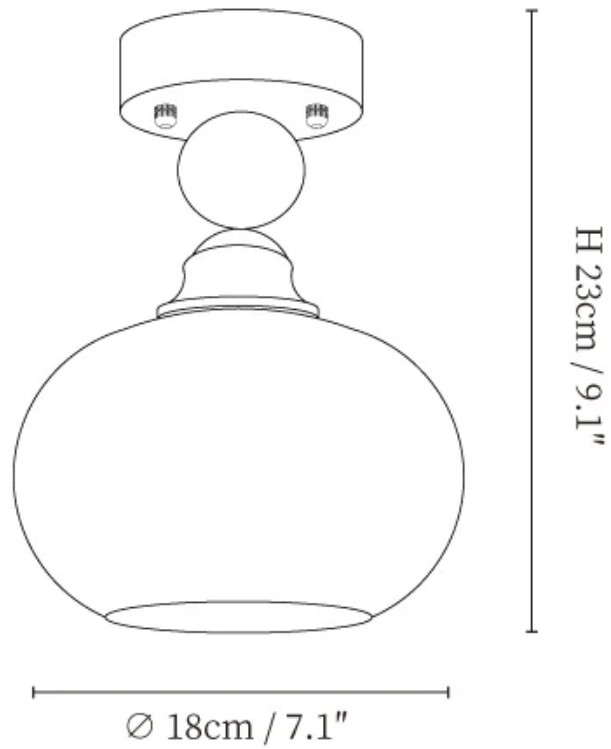

SPECIFICATION SHEET

SPECIFICATION DETAILS

*For custom options, consult factory for details

Fixture Dimensions	Ø 7.1" x H 9.1"
Light source	E26 or E27 (bulb not included)
Wattage	MAX 40W incandescent bulb or LED equivalent.
Voltage	AC 110-240V
Mounting	Hardwired.
Dimming	Please purchase dimmable light bulbs separately.
Control method	Compatible with common wall switches (not included)
Finishes	Nickel.
Shade Details	White.
Material	Metal, Glass.