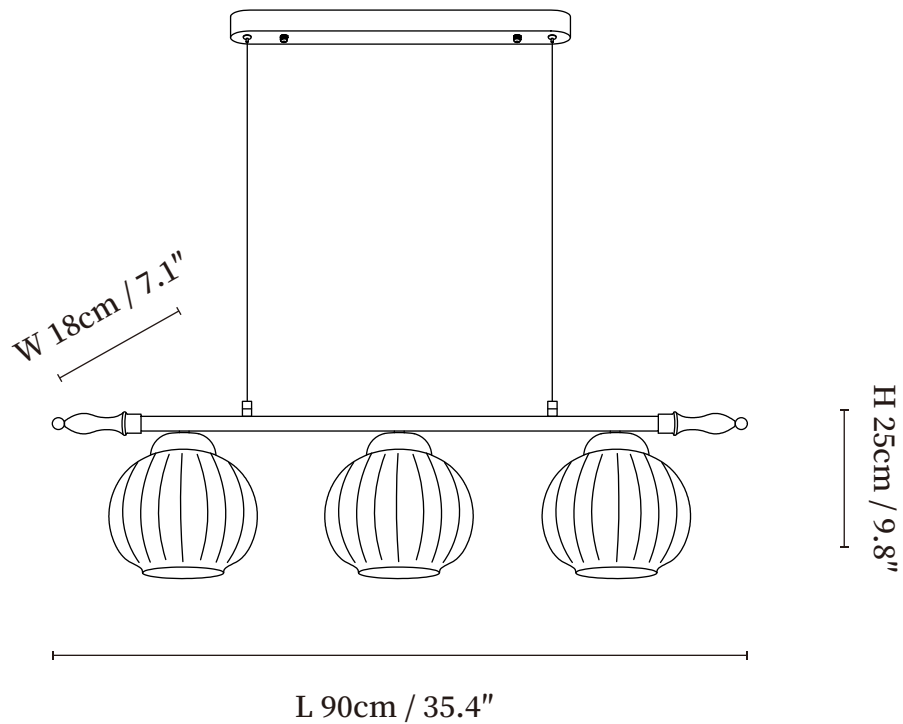

SPECIFICATION SHEET

SPECIFICATION DETAILS

*For custom options, consult factory for details

Fixture Dimensions	L 35.4" x W 7.1" x H 9.8"
Light source	E26 or E27 (bulb not included)
Wattage	MAX 40W incandescent bulb or LED equivalent.
Voltage	AC 110-240V
Mounting	Hardwired.
Dimming	Compatible with dimmable bulbs (bulb not included)
Control method	Compatible with common wall switches(not included)
Finishes	Gold, Walnut color.
Shade Details	White.
Material	Metal, Wood, Glass.
Wire Length	The standard length of the suspended wire is 59 "(150 cm) and the length is adjustable.

SPECIFICATION SHEET

SPECIFICATION DETAILS

*For custom options, consult factory for details

Fixture Dimensions	L 47.2" x W 7.1" x H 9.8"
Light source	E26 or E27 (bulb not included)
Wattage	MAX 40W incandescent bulb or LED equivalent.
Voltage	AC 110-240V
Mounting	Hardwired.
Dimming	Compatible with dimmable bulbs (bulb not included)
Control method	Compatible with common wall switches(not included)
Finishes	Gold, Walnut color.
Shade Details	White.
Material	Metal, Wood, Glass.
Wire Length	The standard length of the suspended wire is 59 "(150 cm) and the length is adjustable.