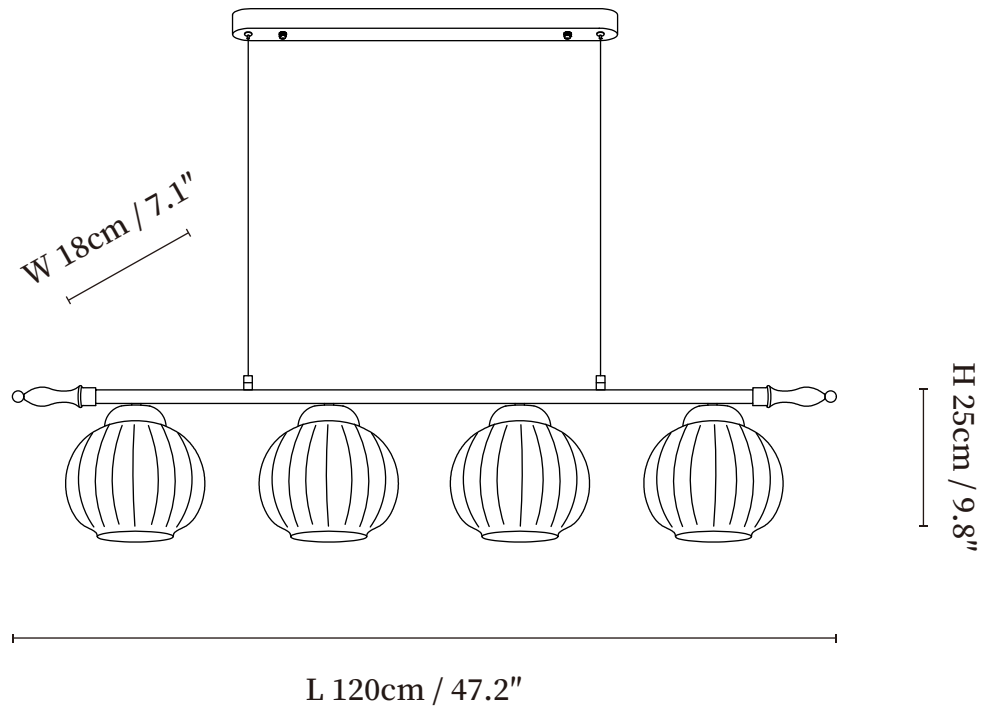

SPECIFICATION SHEET

SPECIFICATION DETAILS

*For custom options, consult factory for details

Fixture Dimensions	L 35.4" x W 7.1" x H 9.8"
Light source	E26 or E27 (bulb not included)
Wattage	MAX 40W incandescent bulb or LED equivalent.
Voltage	AC 110-240V
Mounting	Hardwired.
Dimming	Compatible with dimmable bulbs (bulb not included)
Control method	Compatible with common wall switches(not included)
Finishes	Gold, Walnut color.
Shade Details	White.
Material	Metal, Wood, Glass.
Wire Length	The standard length of the suspended wire is 59 "(150 cm) and the length is adjustable.

SPECIFICATION SHEET

SPECIFICATION DETAILS

*For custom options, consult factory for details

Fixture Dimensions	L 47.2" x W 7.1" x H 9.8"
Light source	E26 or E27 (bulb not included)
Wattage	MAX 40W incandescent bulb or LED equivalent.
Voltage	AC 110-240V
Mounting	Hardwired.
Dimming	Compatible with dimmable bulbs (bulb not included)
Control method	Compatible with common wall switches(not included)
Finishes	Gold, Walnut color.
Shade Details	White.
Material	Metal, Wood, Glass.
Wire Length	The standard length of the suspended wire is 59 "(150 cm) and the length is adjustable.