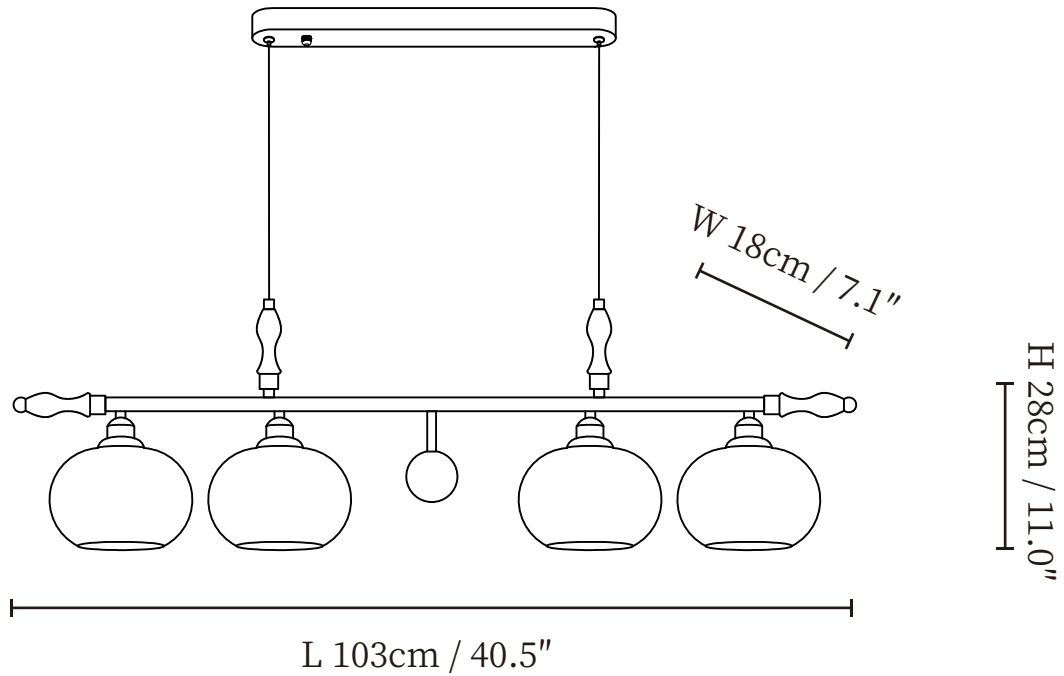

SPECIFICATION SHEET

SPECIFICATION DETAILS

*For custom options, consult factory for details

Fixture Dimensions	L 40.5" x W 7.1" x H 11.0"
Light source	E26 or E27 (bulb not included)
Wattage	MAX 40W incandescent bulb or LED equivalent.
Voltage	AC 110-240V
Mounting	Hardwired.
Dimming	Compatible with dimmable bulbs (bulb not included)
Control method	Compatible with common wall switches (
Finishes	Gold, Walnut color
Shade Details	White
Material	Metal, Wood, Glass
Wire Length	The standard length of the suspended wire is 59 "(150 cm) and the length is adjustable.