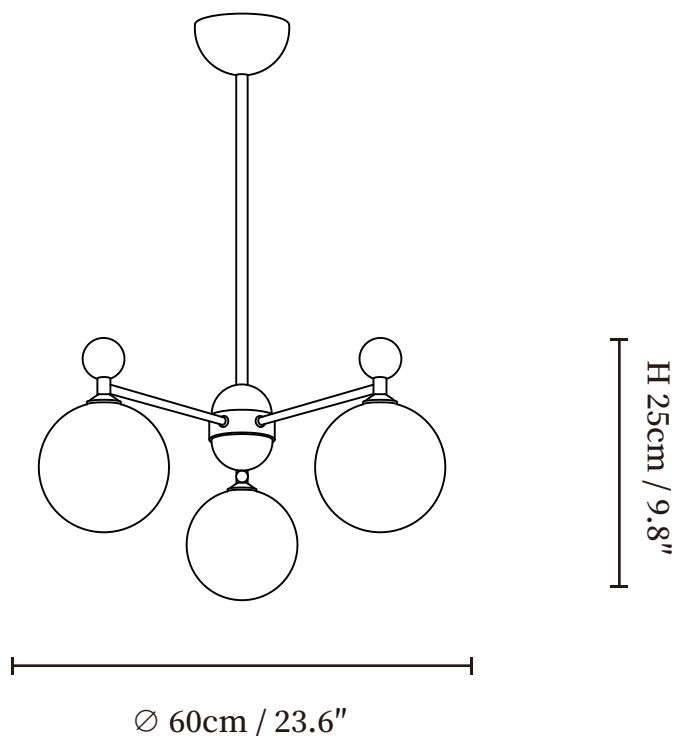

SPECIFICATION SHEET

SPECIFICATION DETAILS

*For custom options, consult factory for details

Fixture Dimensions	Ø 23.6" x H 9.8"
Light source	E14 (bulb not included)
Wattage	MAX 15W incandescent bulb or LED equivalent.
Voltage	AC 110-240V
Mounting	Hardwired.
Dimming	Compatible with dimmable bulbs (bulb not included)
Control method	Compatible with common wall switches (not included)
Finishes	Nickel, Walnut color.
Shade Details	White.
Material	Metal, Wood, Glass.
Rod Length	Suspension rod is 11.8", and can be spliced as needed.

SPECIFICATION SHEET

SPECIFICATION DETAILS

*For custom options, consult factory for details

Fixture Dimensions	\varnothing 27.5" x H 9.8"
Light source	E14 (bulb not included)
Wattage	MAX 15W incandescent bulb or LED equivalent.
Voltage	AC 110-240V
Mounting	Hardwired.
Dimming	Compatible with dimmable bulbs (bulb not included)
Control method	Compatible with common wall switches (not included)
Finishes	Nickel, Walnut color.
Shade Details	White.
Material	Metal, Wood, Glass.
Rod Length	Suspension rod is 11.8", and can be spliced as needed.

SPECIFICATION SHEET

SPECIFICATION DETAILS

*For custom options, consult factory for details

Fixture Dimensions	$\varnothing 35.4'' \times \text{H } 9.8''$
Light source	E14 (bulb not included)
Wattage	MAX 15W incandescent bulb or LED equivalent.
Voltage	AC 110-240V
Mounting	Hardwired.
Dimming	Compatible with dimmable bulbs (bulb not included)
Control method	Compatible with common wall switches (not included)
Finishes	Nickel, Walnut color.
Shade Details	White.
Material	Metal, Wood, Glass.
Rod Length	Suspension rod is 11.8'', and can be spliced as needed.
