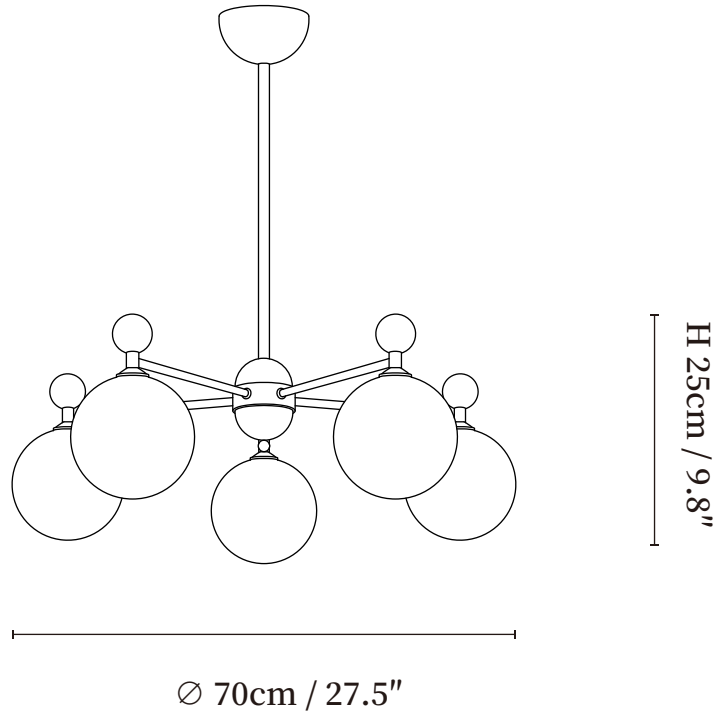

SPECIFICATION SHEET

SPECIFICATION DETAILS

*For custom options, consult factory for details

Fixture Dimensions	Ø 23.6" x H 9.8"
Light source	E14 (bulb not included)
Wattage	MAX 15W incandescent bulb or LED equivalent.
Voltage	AC 110-240V
Mounting	Hardwired.
Dimming	Compatible with dimmable bulbs (bulb not included)
Control method	Compatible with common wall switches (not included)
Finishes	Nickel, Walnut color.
Shade Details	White.
Material	Metal, Wood, Glass.
Rod Length	Suspension rod is 11.8", and can be spliced as needed.

SPECIFICATION SHEET

SPECIFICATION DETAILS

*For custom options, consult factory for details

Fixture Dimensions	\varnothing 27.5" x H 9.8"
Light source	E14 (bulb not included)
Wattage	MAX 15W incandescent bulb or LED equivalent.
Voltage	AC 110-240V
Mounting	Hardwired.
Dimming	Compatible with dimmable bulbs (bulb not included)
Control method	Compatible with common wall switches (not included)
Finishes	Nickel, Walnut color.
Shade Details	White.
Material	Metal, Wood, Glass.
Rod Length	Suspension rod is 11.8", and can be spliced as needed.

SPECIFICATION SHEET

SPECIFICATION DETAILS

*For custom options, consult factory for details

Fixture Dimensions	$\varnothing 35.4'' \times \text{H } 9.8''$
Light source	E14 (bulb not included)
Wattage	MAX 15W incandescent bulb or LED equivalent.
Voltage	AC 110-240V
Mounting	Hardwired.
Dimming	Compatible with dimmable bulbs (bulb not included)
Control method	Compatible with common wall switches (not included)
Finishes	Nickel, Walnut color.
Shade Details	White.
Material	Metal, Wood, Glass.
Rod Length	Suspension rod is 11.8'', and can be spliced as needed.
