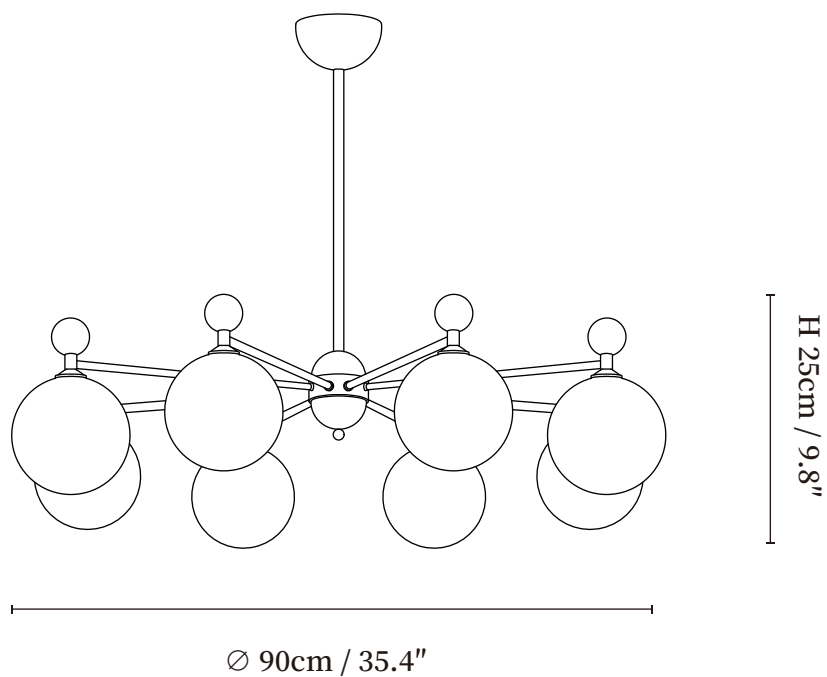

SPECIFICATION SHEET

SPECIFICATION DETAILS

*For custom options, consult factory for details

Fixture Dimensions	Ø 23.6" x H 9.8"
Light source	E14 (bulb not included)
Wattage	MAX 15W incandescent bulb or LED equivalent.
Voltage	AC 110-240V
Mounting	Hardwired.
Dimming	Compatible with dimmable bulbs (bulb not included)
Control method	Compatible with common wall switches (not included)
Finishes	Nickel, Walnut color.
Shade Details	White.
Material	Metal, Wood, Glass.
Rod Length	Suspension rod is 11.8", and can be spliced as needed.

SPECIFICATION SHEET

SPECIFICATION DETAILS

*For custom options, consult factory for details

Fixture Dimensions	\varnothing 27.5" x H 9.8"
Light source	E14 (bulb not included)
Wattage	MAX 15W incandescent bulb or LED equivalent.
Voltage	AC 110-240V
Mounting	Hardwired.
Dimming	Compatible with dimmable bulbs (bulb not included)
Control method	Compatible with common wall switches (not included)
Finishes	Nickel, Walnut color.
Shade Details	White.
Material	Metal, Wood, Glass.
Rod Length	Suspension rod is 11.8", and can be spliced as needed.

SPECIFICATION SHEET

SPECIFICATION DETAILS

*For custom options, consult factory for details

Fixture Dimensions	$\varnothing 35.4'' \times \text{H } 9.8''$
Light source	E14 (bulb not included)
Wattage	MAX 15W incandescent bulb or LED equivalent.
Voltage	AC 110-240V
Mounting	Hardwired.
Dimming	Compatible with dimmable bulbs (bulb not included)
Control method	Compatible with common wall switches (not included)
Finishes	Nickel, Walnut color.
Shade Details	White.
Material	Metal, Wood, Glass.
Rod Length	Suspension rod is 11.8'', and can be spliced as needed.
