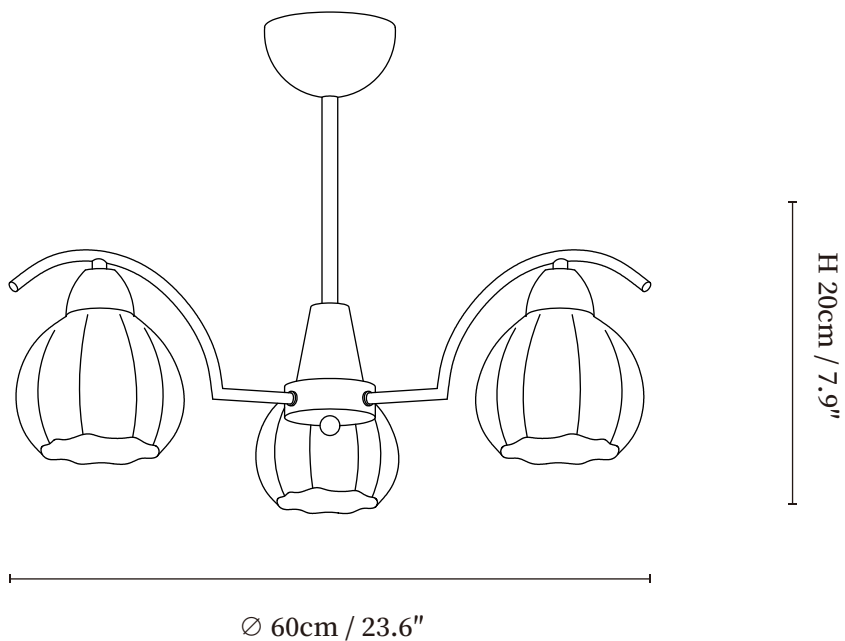

SPECIFICATION SHEET

SPECIFICATION DETAILS

*For custom options, consult factory for details

Fixture Dimensions	\varnothing 23.6" x H 7.9"
Light source	E14(bulb not included)
Wattage	MAX15W incandescent bulb or LED equivalent.
Voltage	AC 110-240V
Mounting	Hardwired.
Dimming	Compatible with dimmable bulbs (bulb not included)
Control method	Compatible with common wall switches(not included)
Finishes	Nickel, Walnut color.
Shade Details	White.
Material	Metal, Wood, Glass.
Rod Length	Suspension rod is 11.8", and can be spliced as needed.

SPECIFICATION SHEET

SPECIFICATION DETAILS

*For custom options, consult factory for details

Fixture Dimensions	∅ 27.5" x H 7.9"
Light source	E14(bulb not included)
Wattage	MAX15W incandescent bulb or LED equivalent.
Voltage	AC 110-240V
Mounting	Hardwired.
Dimming	Compatible with dimmable bulbs (bulb not included)
Control method	Compatible with common wall switches (not included)
Finishes	Nickel, Walnut color.
Shade Details	White.
Material	Metal, Wood, Glass.
Rod Length	Suspension rod is 11.8", and can be spliced as needed.

SPECIFICATION SHEET

SPECIFICATION DETAILS

*For custom options, consult factory for details

Fixture Dimensions	Ø 35.4" x H 7.9"
Light source	E14(bulb not included)
Wattage	MAX15W incandescent bulb or LED equivalent.
Voltage	AC 110-240V
Mounting	Hardwired.
Dimming	Compatible with dimmable bulbs (bulb not included)
Control method	Compatible with common wall switches (not included)
Finishes	Nickel, Walnut color.
Shade Details	White.
Material	Metal, Wood, Glass.
Rod Length	Suspension rod is 11.8", and can be spliced as needed.