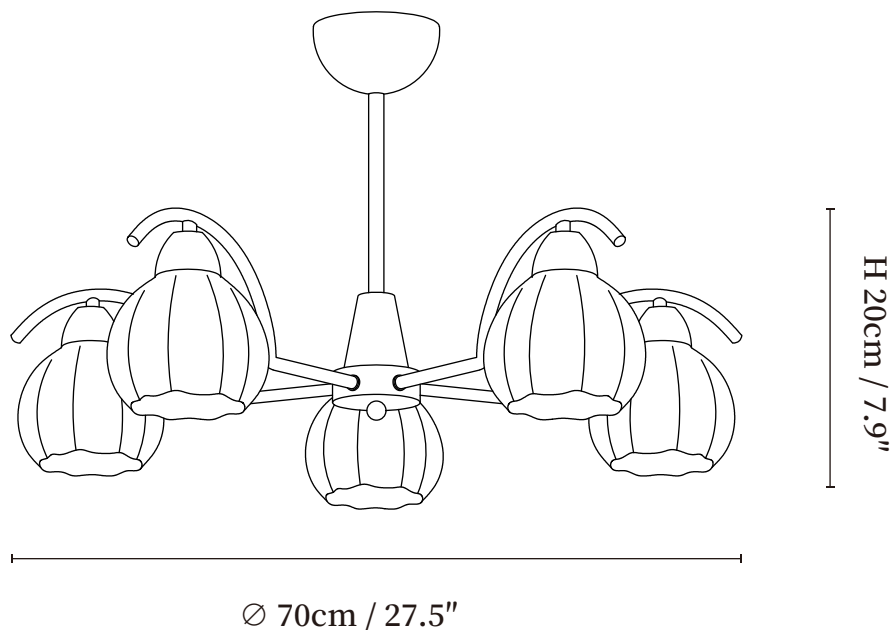

SPECIFICATION SHEET

SPECIFICATION DETAILS

*For custom options, consult factory for details

Fixture Dimensions	\varnothing 23.6" x H 7.9"
Light source	E14(bulb not included)
Wattage	MAX15W incandescent bulb or LED equivalent.
Voltage	AC 110-240V
Mounting	Hardwired.
Dimming	Compatible with dimmable bulbs (bulb not included)
Control method	Compatible with common wall switches(not included)
Finishes	Nickel, Walnut color.
Shade Details	White.
Material	Metal, Wood, Glass.
Rod Length	Suspension rod is 11.8", and can be spliced as needed.

SPECIFICATION SHEET

SPECIFICATION DETAILS

*For custom options, consult factory for details

Fixture Dimensions	∅ 27.5" x H 7.9"
Light source	E14(bulb not included)
Wattage	MAX15W incandescent bulb or LED equivalent.
Voltage	AC 110-240V
Mounting	Hardwired.
Dimming	Compatible with dimmable bulbs (bulb not included)
Control method	Compatible with common wall switches (not included)
Finishes	Nickel, Walnut color.
Shade Details	White.
Material	Metal, Wood, Glass.
Rod Length	Suspension rod is 11.8", and can be spliced as needed.

SPECIFICATION SHEET

SPECIFICATION DETAILS

*For custom options, consult factory for details

Fixture Dimensions	Ø 35.4" x H 7.9"
Light source	E14(bulb not included)
Wattage	MAX15W incandescent bulb or LED equivalent.
Voltage	AC 110-240V
Mounting	Hardwired.
Dimming	Compatible with dimmable bulbs (bulb not included)
Control method	Compatible with common wall switches (not included)
Finishes	Nickel, Walnut color.
Shade Details	White.
Material	Metal, Wood, Glass.
Rod Length	Suspension rod is 11.8", and can be spliced as needed.