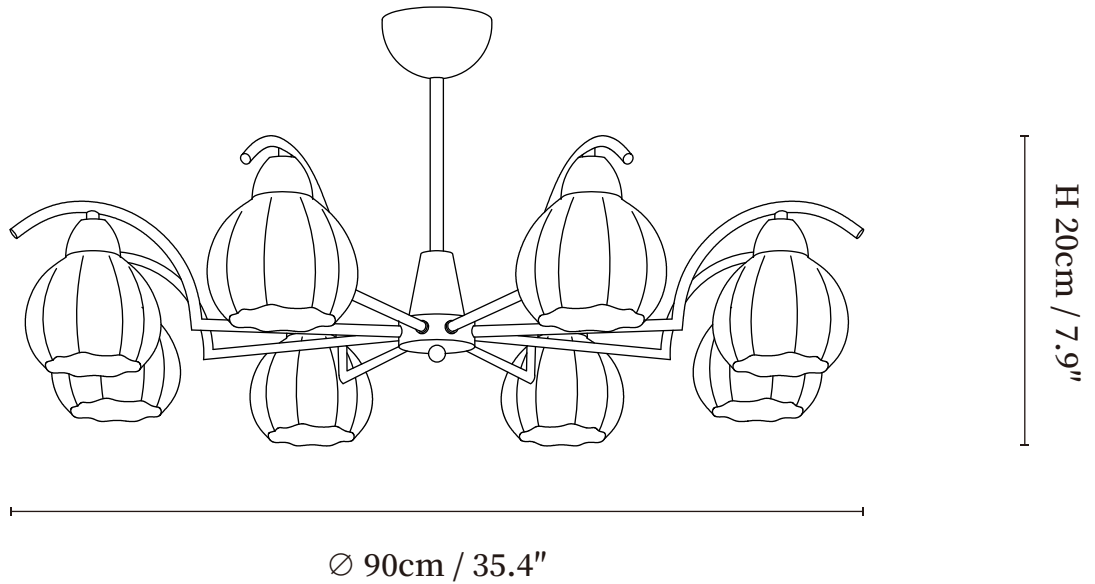

SPECIFICATION SHEET

SPECIFICATION DETAILS

*For custom options, consult factory for details

Fixture Dimensions	\varnothing 23.6" x H 7.9"
Light source	E14(bulb not included)
Wattage	MAX15W incandescent bulb or LED equivalent.
Voltage	AC 110-240V
Mounting	Hardwired.
Dimming	Compatible with dimmable bulbs (bulb not included)
Control method	Compatible with common wall switches(not included)
Finishes	Nickel, Walnut color.
Shade Details	White.
Material	Metal, Wood, Glass.
Rod Length	Suspension rod is 11.8", and can be spliced as needed.

SPECIFICATION SHEET

SPECIFICATION DETAILS

*For custom options, consult factory for details

Fixture Dimensions	∅ 27.5" x H 7.9"
Light source	E14(bulb not included)
Wattage	MAX15W incandescent bulb or LED equivalent.
Voltage	AC 110-240V
Mounting	Hardwired.
Dimming	Compatible with dimmable bulbs (bulb not included)
Control method	Compatible with common wall switches (not included)
Finishes	Nickel, Walnut color.
Shade Details	White.
Material	Metal, Wood, Glass.
Rod Length	Suspension rod is 11.8", and can be spliced as needed.

SPECIFICATION SHEET

SPECIFICATION DETAILS

*For custom options, consult factory for details

Fixture Dimensions	Ø 35.4" x H 7.9"
Light source	E14(bulb not included)
Wattage	MAX15W incandescent bulb or LED equivalent.
Voltage	AC 110-240V
Mounting	Hardwired.
Dimming	Compatible with dimmable bulbs (bulb not included)
Control method	Compatible with common wall switches (not included)
Finishes	Nickel, Walnut color.
Shade Details	White.
Material	Metal, Wood, Glass.
Rod Length	Suspension rod is 11.8", and can be spliced as needed.