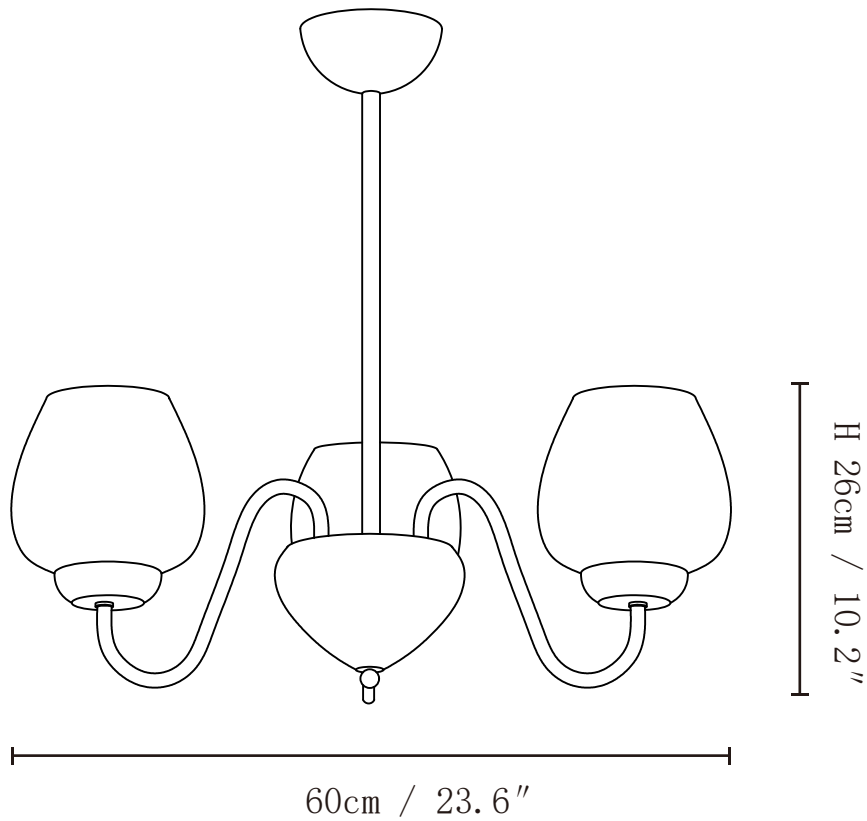

SPECIFICATION SHEET

SPECIFICATION DETAILS

*For custom options, consult factory for details

Fixture Dimensions	D 23.6" x H 10.2"
Light source	E26 or E27 (bulb not included)
Wattage	MAX 40W incandescent bulb or LED equivalent.
Voltage	AC 110-240V
Mounting	Hardwired.
Dimming	Compatible with dimmable bulbs (bulb not included)
Control method	Compatible with common wall switches (not included)
Finishes	Gold, Walnut color
Shade Details	White.
Material	Metal, Wood, Glass
Rod Length	Suspension rod is 11.8", and can be spliced as needed.

SPECIFICATION SHEET

SPECIFICATION DETAILS

*For custom options, consult factory for details

Fixture Dimensions	D 27.5" x H 10.2"
Light source	E26 or E27 (bulb not included)
Wattage	MAX 40W incandescent bulb or LED equivalent.
Voltage	AC 110-240V
Mounting	Hardwired.
Dimming	Compatible with dimmable bulbs (bulb not included)
Control method	Compatible with common wall switches (not included)
Finishes	Gold, Walnut color
Shade Details	White.
Material	Metal, Wood, Glass
Rod Length	Suspension rod is 11.8", and can be spliced as needed.

SPECIFICATION SHEET

SPECIFICATION DETAILS

*For custom options, consult factory for details

Fixture Dimensions	D 35.4" x H 10.2"
Light source	E26 or E27 (bulb not included)
Wattage	MAX 40W incandescent bulb or LED equivalent.
Voltage	AC 110-240V
Mounting	Hardwired.
Dimming	Compatible with dimmable bulbs (bulb not included)
Control method	Compatible with common wall switches(not included)
Finishes	Gold, Walnut color
Shade Details	White.
Material	Metal, Wood, Glass
Rod Length	Suspension rod is 11.8", and can be spliced as needed.