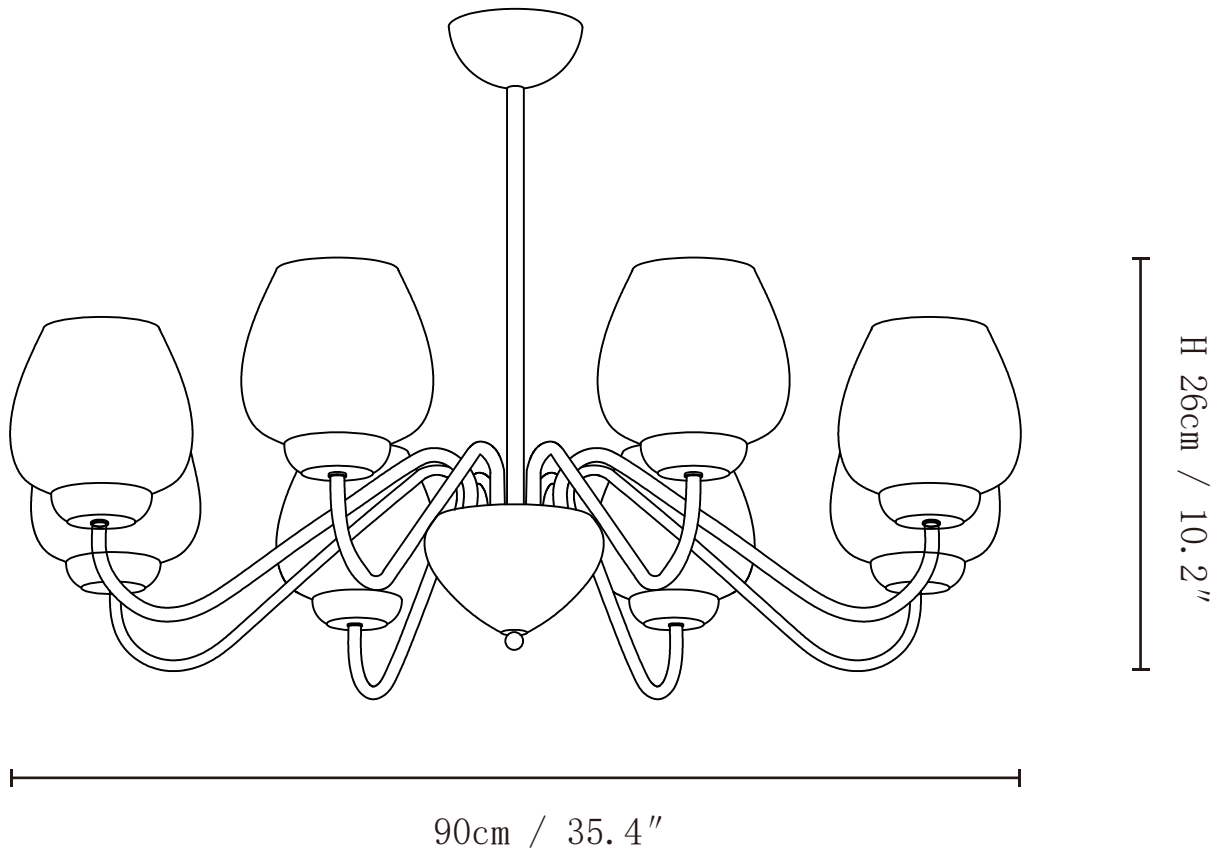

SPECIFICATION SHEET

SPECIFICATION DETAILS

*For custom options, consult factory for details

Fixture Dimensions	D 23.6" x H 10.2"
Light source	E26 or E27 (bulb not included)
Wattage	MAX 40W incandescent bulb or LED equivalent.
Voltage	AC 110-240V
Mounting	Hardwired.
Dimming	Compatible with dimmable bulbs (bulb not included)
Control method	Compatible with common wall switches (not included)
Finishes	Gold, Walnut color
Shade Details	White.
Material	Metal, Wood, Glass
Rod Length	Suspension rod is 11.8", and can be spliced as needed.

SPECIFICATION SHEET

SPECIFICATION DETAILS

*For custom options, consult factory for details

Fixture Dimensions	D 27.5" x H 10.2"
Light source	E26 or E27 (bulb not included)
Wattage	MAX 40W incandescent bulb or LED equivalent.
Voltage	AC 110-240V
Mounting	Hardwired.
Dimming	Compatible with dimmable bulbs (bulb not included)
Control method	Compatible with common wall switches (not included)
Finishes	Gold, Walnut color
Shade Details	White.
Material	Metal, Wood, Glass
Rod Length	Suspension rod is 11.8", and can be spliced as needed.

SPECIFICATION SHEET

SPECIFICATION DETAILS

*For custom options, consult factory for details

Fixture Dimensions	D 35.4" x H 10.2"
Light source	E26 or E27 (bulb not included)
Wattage	MAX 40W incandescent bulb or LED equivalent.
Voltage	AC 110-240V
Mounting	Hardwired.
Dimming	Compatible with dimmable bulbs (bulb not included)
Control method	Compatible with common wall switches(not included)
Finishes	Gold, Walnut color
Shade Details	White.
Material	Metal, Wood, Glass
Rod Length	Suspension rod is 11.8", and can be spliced as needed.