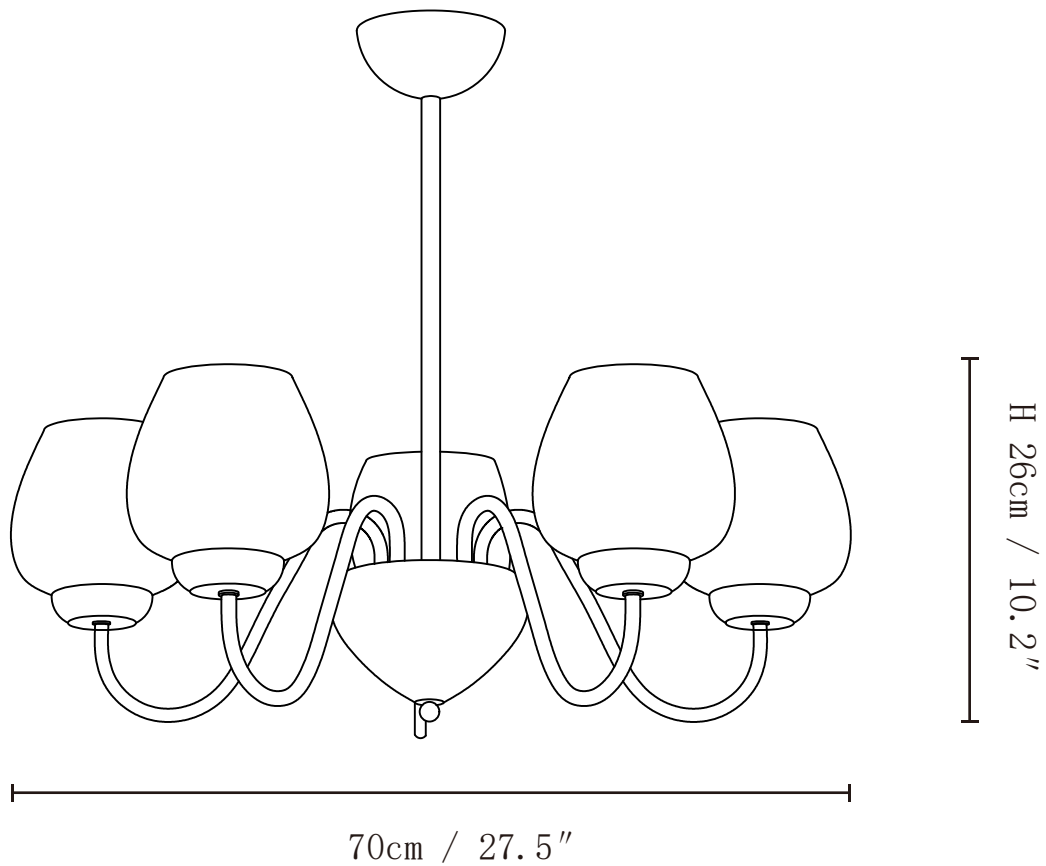

SPECIFICATION SHEET

SPECIFICATION DETAILS

*For custom options, consult factory for details

Fixture Dimensions	D 23.6" x H 10.2"
Light source	E26 or E27 (bulb not included)
Wattage	MAX 40W incandescent bulb or LED equivalent.
Voltage	AC 110-240V
Mounting	Hardwired.
Dimming	Compatible with dimmable bulbs (bulb not included)
Control method	Compatible with common wall switches (not included)
Finishes	Gold, Walnut color
Shade Details	White.
Material	Metal, Wood, Glass
Rod Length	Suspension rod is 11.8", and can be spliced as needed.

SPECIFICATION SHEET

SPECIFICATION DETAILS

*For custom options, consult factory for details

Fixture Dimensions	D 27.5" x H 10.2"
Light source	E26 or E27 (bulb not included)
Wattage	MAX 40W incandescent bulb or LED equivalent.
Voltage	AC 110-240V
Mounting	Hardwired.
Dimming	Compatible with dimmable bulbs (bulb not included)
Control method	Compatible with common wall switches (not included)
Finishes	Gold, Walnut color
Shade Details	White.
Material	Metal, Wood, Glass
Rod Length	Suspension rod is 11.8", and can be spliced as needed.

SPECIFICATION SHEET

SPECIFICATION DETAILS

*For custom options, consult factory for details

Fixture Dimensions	D 35.4" x H 10.2"
Light source	E26 or E27 (bulb not included)
Wattage	MAX 40W incandescent bulb or LED equivalent.
Voltage	AC 110-240V
Mounting	Hardwired.
Dimming	Compatible with dimmable bulbs (bulb not included)
Control method	Compatible with common wall switches(not included)
Finishes	Gold, Walnut color
Shade Details	White.
Material	Metal, Wood, Glass
Rod Length	Suspension rod is 11.8", and can be spliced as needed.