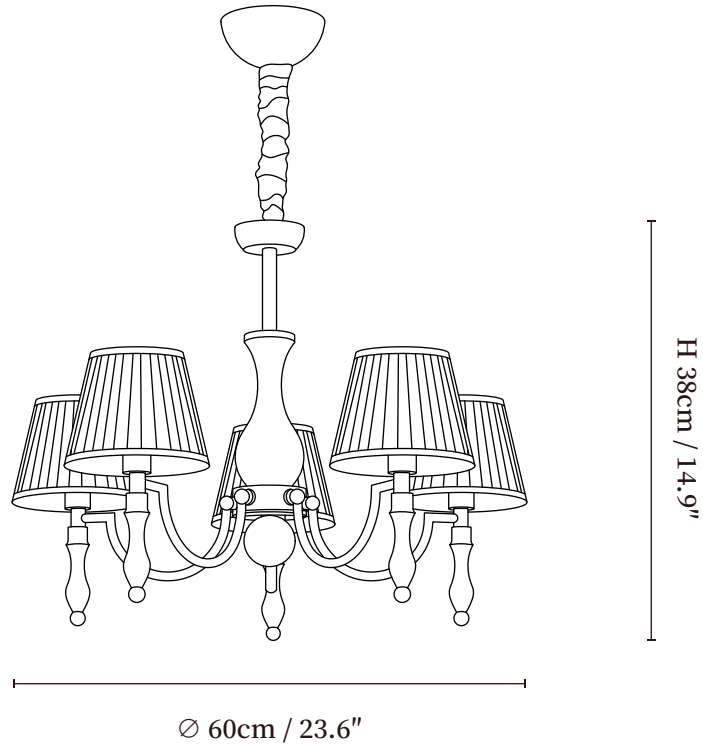

## SPECIFICATION DETAILS

\*For custom options, consult factory for details

<b>Fixture Dimensions</b>	Ø 23.6" x H 14.9"
<b>Light source</b>	E26 or E27 (bulb not included)
<b>Wattage</b>	MAX 40W incandescent bulb or LED equivalent.
<b>Voltage</b>	AC 110-240V
<b>Mounting</b>	Hardwired.
<b>Dimming</b>	Compatible with dimmable bulbs (bulb not included)
<b>Control method</b>	Compatible with common wall switches(not included)
<b>Finishes</b>	Gold, Walnut color.
<b>Shade Details</b>	White.
<b>Material</b>	Metal, Wood, Fabric.
<b>Wire Length</b>	19.7" Adjustable hanging height chain, Can be extended upon request.

## SPECIFICATION DETAILS

\*For custom options, consult factory for details

<b>Fixture Dimensions</b>	Ø 23.6" x H 14.9"
<b>Light source</b>	E26 or E27 (bulb not included)
<b>Wattage</b>	MAX 40W incandescent bulb or LED equivalent.
<b>Voltage</b>	AC 110-240V
<b>Mounting</b>	Hardwired.
<b>Dimming</b>	Compatible with dimmable bulbs (bulb not included)
<b>Control method</b>	Compatible with common wall switches (not included)
<b>Finishes</b>	Gold, Walnut color.
<b>Shade Details</b>	White.
<b>Material</b>	Metal, Wood, Fabric.
<b>Wire Length</b>	19.7" Adjustable hanging height chain, Can be extended upon request.

## SPECIFICATION DETAILS

\*For custom options, consult factory for details

<b>Fixture Dimensions</b>	39.4" x H 14.9"
<b>Light source</b>	E26 or E27 (bulb not included)
<b>Wattage</b>	MAX 40W incandescent bulb or LED equivalent.
<b>Voltage</b>	AC 110-240V
<b>Mounting</b>	Hardwired.
<b>Dimming</b>	Compatible with dimmable bulbs (bulb not included)
<b>Control method</b>	Compatible with common wall switches(not included)
<b>Finishes</b>	Gold, Walnut color.
<b>Shade Details</b>	White.
<b>Material</b>	Metal, Wood, Fabric.
<b>Wire Length</b>	19.7" Adjustable hanging height chain, Can be extended upon request.