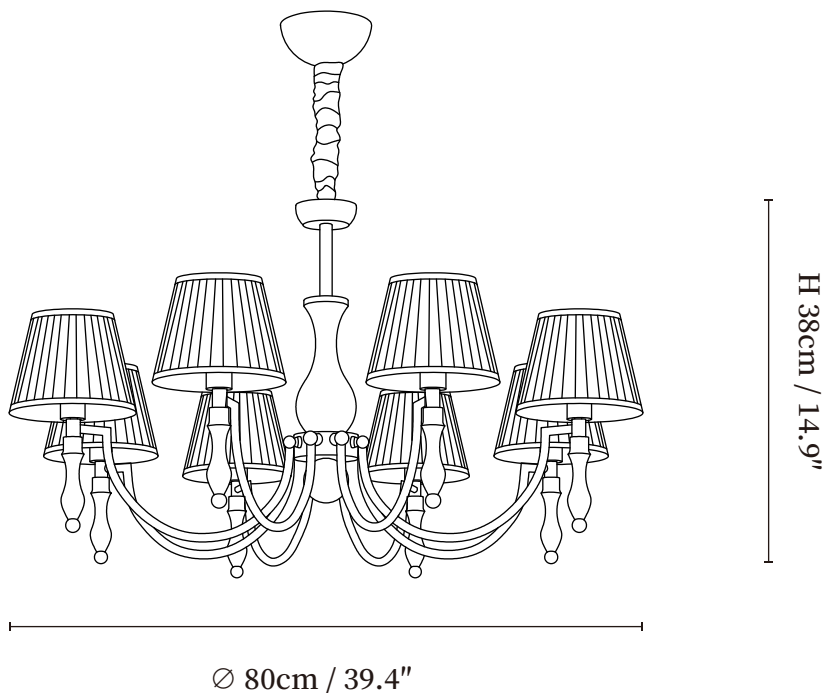

## SPECIFICATION DETAILS

\*For custom options, consult factory for details

<b>Fixture Dimensions</b>	Ø 23.6" x H 14.9"
<b>Light source</b>	E26 or E27 (bulb not included)
<b>Wattage</b>	MAX 40W incandescent bulb or LED equivalent.
<b>Voltage</b>	AC 110-240V
<b>Mounting</b>	Hardwired.
<b>Dimming</b>	Compatible with dimmable bulbs (bulb not included)
<b>Control method</b>	Compatible with common wall switches(not included)
<b>Finishes</b>	Gold, Walnut color.
<b>Shade Details</b>	White.
<b>Material</b>	Metal, Wood, Fabric.
<b>Wire Length</b>	19.7" Adjustable hanging height chain, Can be extended upon request.

## SPECIFICATION DETAILS

\*For custom options, consult factory for details

<b>Fixture Dimensions</b>	Ø 23.6" x H 14.9"
<b>Light source</b>	E26 or E27 (bulb not included)
<b>Wattage</b>	MAX 40W incandescent bulb or LED equivalent.
<b>Voltage</b>	AC 110-240V
<b>Mounting</b>	Hardwired.
<b>Dimming</b>	Compatible with dimmable bulbs (bulb not included)
<b>Control method</b>	Compatible with common wall switches (not included)
<b>Finishes</b>	Gold, Walnut color.
<b>Shade Details</b>	White.
<b>Material</b>	Metal, Wood, Fabric.
<b>Wire Length</b>	19.7" Adjustable hanging height chain, Can be extended upon request.

## SPECIFICATION DETAILS

\*For custom options, consult factory for details

<b>Fixture Dimensions</b>	39.4" x H 14.9"
<b>Light source</b>	E26 or E27 (bulb not included)
<b>Wattage</b>	MAX 40W incandescent bulb or LED equivalent.
<b>Voltage</b>	AC 110-240V
<b>Mounting</b>	Hardwired.
<b>Dimming</b>	Compatible with dimmable bulbs (bulb not included)
<b>Control method</b>	Compatible with common wall switches(not included)
<b>Finishes</b>	Gold, Walnut color.
<b>Shade Details</b>	White.
<b>Material</b>	Metal, Wood, Fabric.
<b>Wire Length</b>	19.7" Adjustable hanging height chain, Can be extended upon request.