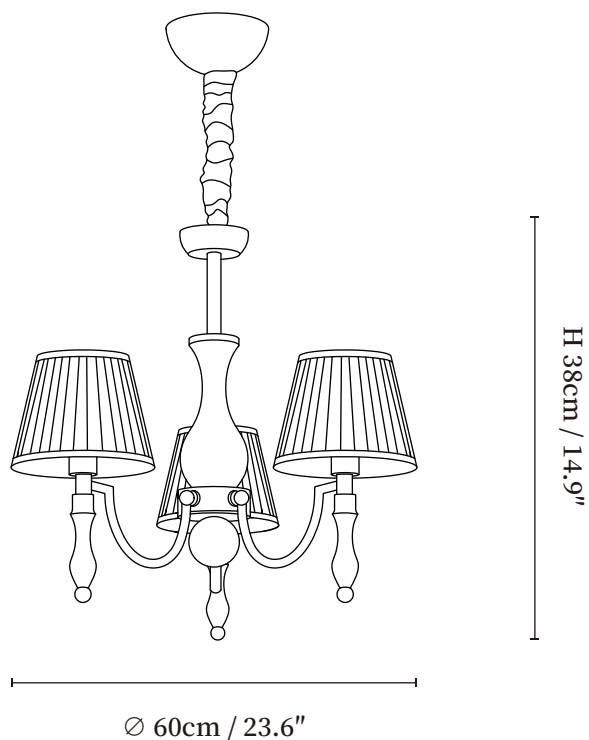

## SPECIFICATION DETAILS

\*For custom options, consult factory for details

<b>Fixture Dimensions</b>	Ø 23.6" x H 14.9"
<b>Light source</b>	E26 or E27 (bulb not included)
<b>Wattage</b>	MAX 40W incandescent bulb or LED equivalent.
<b>Voltage</b>	AC 110-240V
<b>Mounting</b>	Hardwired.
<b>Dimming</b>	Compatible with dimmable bulbs (bulb not included)
<b>Control method</b>	Compatible with common wall switches(not included)
<b>Finishes</b>	Gold, Walnut color.
<b>Shade Details</b>	White.
<b>Material</b>	Metal, Wood, Fabric.
<b>Wire Length</b>	19.7" Adjustable hanging height chain, Can be extended upon request.

## SPECIFICATION DETAILS

\*For custom options, consult factory for details

<b>Fixture Dimensions</b>	Ø 23.6" x H 14.9"
<b>Light source</b>	E26 or E27 (bulb not included)
<b>Wattage</b>	MAX 40W incandescent bulb or LED equivalent.
<b>Voltage</b>	AC 110-240V
<b>Mounting</b>	Hardwired.
<b>Dimming</b>	Compatible with dimmable bulbs (bulb not included)
<b>Control method</b>	Compatible with common wall switches (not included)
<b>Finishes</b>	Gold, Walnut color.
<b>Shade Details</b>	White.
<b>Material</b>	Metal, Wood, Fabric.
<b>Wire Length</b>	19.7" Adjustable hanging height chain, Can be extended upon request.

## SPECIFICATION DETAILS

\*For custom options, consult factory for details

<b>Fixture Dimensions</b>	39.4" x H 14.9"
<b>Light source</b>	E26 or E27 (bulb not included)
<b>Wattage</b>	MAX 40W incandescent bulb or LED equivalent.
<b>Voltage</b>	AC 110-240V
<b>Mounting</b>	Hardwired.
<b>Dimming</b>	Compatible with dimmable bulbs (bulb not included)
<b>Control method</b>	Compatible with common wall switches(not included)
<b>Finishes</b>	Gold, Walnut color.
<b>Shade Details</b>	White.
<b>Material</b>	Metal, Wood, Fabric.
<b>Wire Length</b>	19.7" Adjustable hanging height chain, Can be extended upon request.