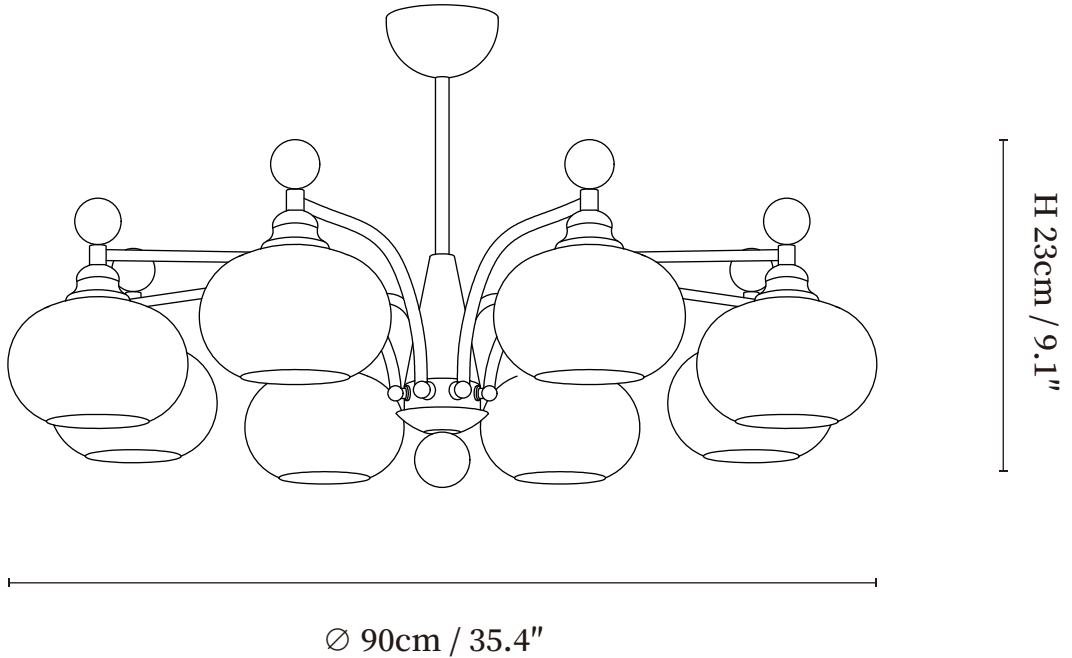

SPECIFICATION SHEET

SPECIFICATION DETAILS

*For custom options, consult factory for details

Fixture Dimensions	\varnothing 23.6" x H 9.1"
Light source	E26 or E27(bulb not included)
Wattage	MAX 40W incandescent bulb or LED equivalent.
Voltage	AC 110-240V
Mounting	Hardwired.
Dimming	Compatible with dimmable bulbs (bulb not included)
Control method	Compatible with common wall switches(not included)
Finishes	Nickel, Walnut color.
Shade Details	White.
Material	Metal, Wood, Glass.
Rod Length	Suspension rod is 11.8", and can be spliced as needed.

SPECIFICATION SHEET

SPECIFICATION DETAILS

*For custom options, consult factory for details

Fixture Dimensions	∅ 27.5" x H 9.1"
Light source	E26 or E27(bulb not included)
Wattage	MAX 40W incandescent bulb or LED equivalent.
Voltage	AC 110-240V
Mounting	Hardwired.
Dimming	Compatible with dimmable bulbs (bulb not included)
Control method	Compatible with common wall switches(not included)
Finishes	Nickel, Walnut color.
Shade Details	White.
Material	Metal, Wood, Glass.
Rod Length	Suspension rod is 11.8", and can be spliced as needed.

SPECIFICATION SHEET

SPECIFICATION DETAILS

*For custom options, consult factory for details

Fixture Dimensions	Ø 35.4" x H 9.1"
Light source	E26 or E27(bulb not included)
Wattage	MAX 40W incandescent bulb or LED equivalent.
Voltage	AC 110-240V
Mounting	Hardwired.
Dimming	Compatible with dimmable bulbs (bulb not included)
Control method	Compatible with common wall switches(not included)
Finishes	Nickel, Walnut color.
Shade Details	White.
Material	Metal, Wood, Glass.
Rod Length	Suspension rod is 11.8", and can be spliced as needed.