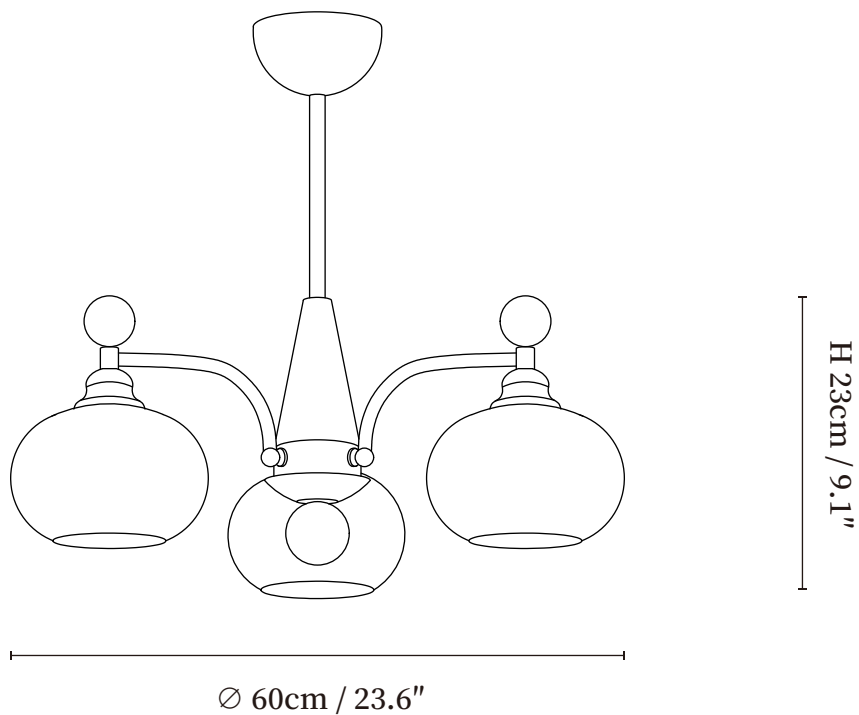

SPECIFICATION SHEET

SPECIFICATION DETAILS

*For custom options, consult factory for details

Fixture Dimensions	\varnothing 23.6" x H 9.1"
Light source	E26 or E27(bulb not included)
Wattage	MAX 40W incandescent bulb or LED equivalent.
Voltage	AC 110-240V
Mounting	Hardwired.
Dimming	Compatible with dimmable bulbs (bulb not included)
Control method	Compatible with common wall switches(not included)
Finishes	Nickel, Walnut color.
Shade Details	White.
Material	Metal, Wood, Glass.
Rod Length	Suspension rod is 11.8", and can be spliced as needed.

SPECIFICATION SHEET

SPECIFICATION DETAILS

*For custom options, consult factory for details

Fixture Dimensions	∅ 27.5" x H 9.1"
Light source	E26 or E27(bulb not included)
Wattage	MAX 40W incandescent bulb or LED equivalent.
Voltage	AC 110-240V
Mounting	Hardwired.
Dimming	Compatible with dimmable bulbs (bulb not included)
Control method	Compatible with common wall switches(not included)
Finishes	Nickel, Walnut color.
Shade Details	White.
Material	Metal, Wood, Glass.
Rod Length	Suspension rod is 11.8", and can be spliced as needed.

SPECIFICATION SHEET

SPECIFICATION DETAILS

*For custom options, consult factory for details

Fixture Dimensions	Ø 35.4" x H 9.1"
Light source	E26 or E27(bulb not included)
Wattage	MAX 40W incandescent bulb or LED equivalent.
Voltage	AC 110-240V
Mounting	Hardwired.
Dimming	Compatible with dimmable bulbs (bulb not included)
Control method	Compatible with common wall switches(not included)
Finishes	Nickel, Walnut color.
Shade Details	White.
Material	Metal, Wood, Glass.
Rod Length	Suspension rod is 11.8", and can be spliced as needed.