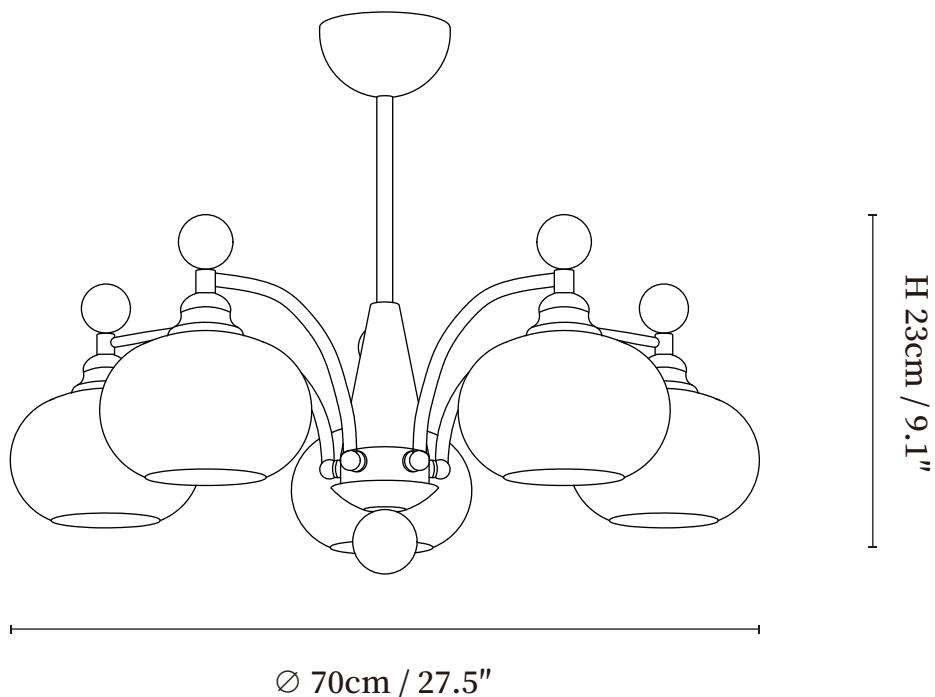

SPECIFICATION SHEET

SPECIFICATION DETAILS

*For custom options, consult factory for details

Fixture Dimensions	\varnothing 23.6" x H 9.1"
Light source	E26 or E27(bulb not included)
Wattage	MAX 40W incandescent bulb or LED equivalent.
Voltage	AC 110-240V
Mounting	Hardwired.
Dimming	Compatible with dimmable bulbs (bulb not included)
Control method	Compatible with common wall switches(not included)
Finishes	Nickel, Walnut color.
Shade Details	White.
Material	Metal, Wood, Glass.
Rod Length	Suspension rod is 11.8", and can be spliced as needed.

SPECIFICATION SHEET

SPECIFICATION DETAILS

*For custom options, consult factory for details

Fixture Dimensions	∅ 27.5" x H 9.1"
Light source	E26 or E27(bulb not included)
Wattage	MAX 40W incandescent bulb or LED equivalent.
Voltage	AC 110-240V
Mounting	Hardwired.
Dimming	Compatible with dimmable bulbs (bulb not included)
Control method	Compatible with common wall switches(not included)
Finishes	Nickel, Walnut color.
Shade Details	White.
Material	Metal, Wood, Glass.
Rod Length	Suspension rod is 11.8", and can be spliced as needed.

SPECIFICATION SHEET

SPECIFICATION DETAILS

*For custom options, consult factory for details

Fixture Dimensions	Ø 35.4" x H 9.1"
Light source	E26 or E27(bulb not included)
Wattage	MAX 40W incandescent bulb or LED equivalent.
Voltage	AC 110-240V
Mounting	Hardwired.
Dimming	Compatible with dimmable bulbs (bulb not included)
Control method	Compatible with common wall switches(not included)
Finishes	Nickel, Walnut color.
Shade Details	White.
Material	Metal, Wood, Glass.
Rod Length	Suspension rod is 11.8", and can be spliced as needed.