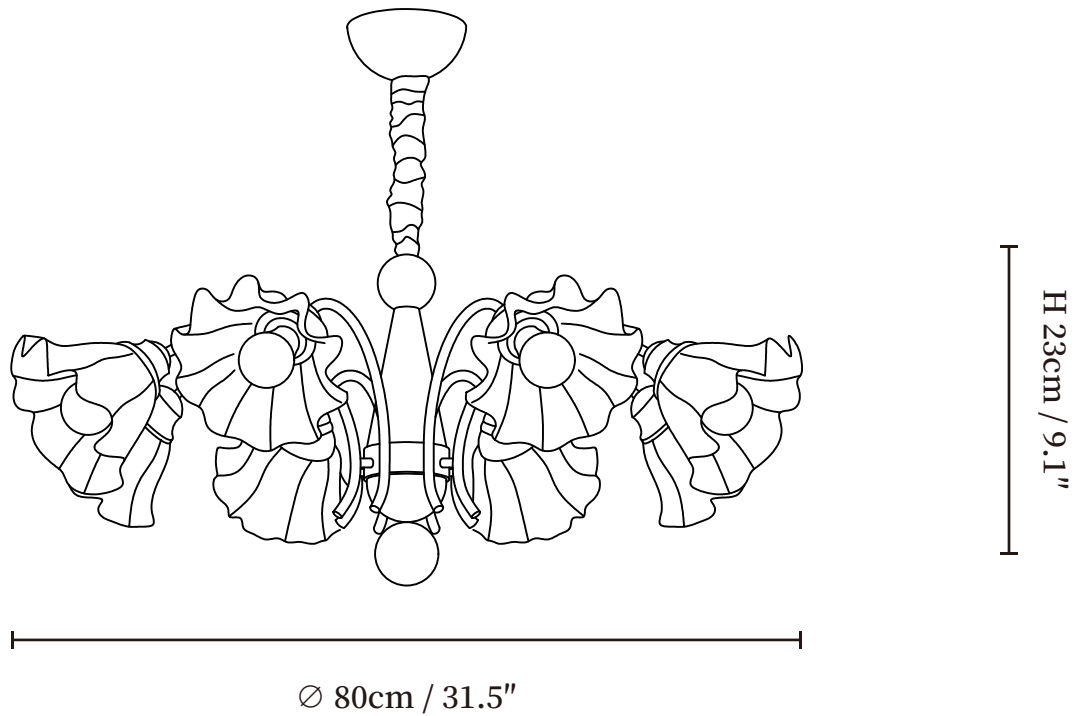

## SPECIFICATION DETAILS

\*For custom options, consult factory for details

<b>Fixture Dimensions</b>	$\varnothing$ 23.6" x H 9.1"
<b>Light source</b>	E26 or E27 (bulb not included)
<b>Wattage</b>	MAX 40W incandescent bulb or LED equivalent.
<b>Voltage</b>	AC 110-240V
<b>Mounting</b>	Hardwired.
<b>Dimming</b>	Compatible with dimmable bulbs (bulb not included)
<b>Control method</b>	Compatible with common wall switches(not included)
<b>Finishes</b>	Gold, Walnut color.
<b>Shade Details</b>	White.
<b>Material</b>	Metal, Wood, Glass.
<b>Wire Length</b>	19.7" Adjustable hanging height chain, Can be extended upon request.

# SPECIFICATION SHEET

---

## SPECIFICATION DETAILS

\*For custom options, consult factory for details

<b>Fixture Dimensions</b>	Ø 31.5" x H 9.1"
<b>Light source</b>	E26 or E27 (bulb not included)
<b>Wattage</b>	MAX 40W incandescent bulb or LED equivalent.
<b>Voltage</b>	AC 110-240V
<b>Mounting</b>	Hardwired.
<b>Dimming</b>	Compatible with dimmable bulbs (bulb not included)
<b>Control method</b>	Compatible with common wall switches(not included)
<b>Finishes</b>	Gold, Walnut color.
<b>Shade Details</b>	White.
<b>Material</b>	Metal, Wood, Glass.
<b>Wire Length</b>	19.7" Adjustable hanging height chain, Can be extended upon request.