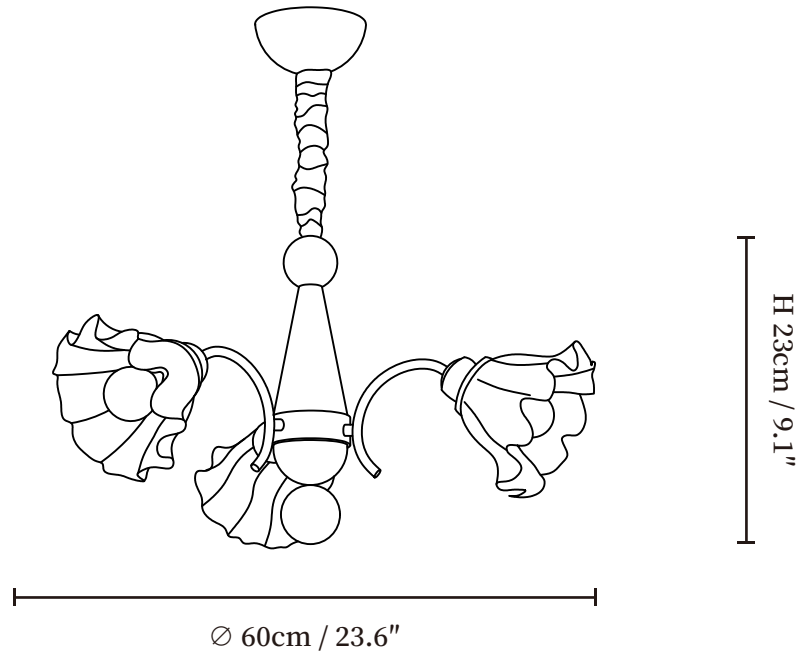

# SPECIFICATION SHEET

---

## SPECIFICATION DETAILS

\*For custom options, consult factory for details

<b>Fixture Dimensions</b>	$\varnothing$ 23.6" x H 9.1"
<b>Light source</b>	E26 or E27 (bulb not included)
<b>Wattage</b>	MAX 40W incandescent bulb or LED equivalent.
<b>Voltage</b>	AC 110-240V
<b>Mounting</b>	Hardwired.
<b>Dimming</b>	Compatible with dimmable bulbs (bulb not included)
<b>Control method</b>	Compatible with common wall switches(not included)
<b>Finishes</b>	Gold, Walnut color.
<b>Shade Details</b>	White.
<b>Material</b>	Metal, Wood, Glass.
<b>Wire Length</b>	19.7" Adjustable hanging height chain, Can be extended upon request.

## SPECIFICATION DETAILS

\*For custom options, consult factory for details

<b>Fixture Dimensions</b>	Ø 31.5" x H 9.1"
<b>Light source</b>	E26 or E27 (bulb not included)
<b>Wattage</b>	MAX 40W incandescent bulb or LED equivalent.
<b>Voltage</b>	AC 110-240V
<b>Mounting</b>	Hardwired.
<b>Dimming</b>	Compatible with dimmable bulbs (bulb not included)
<b>Control method</b>	Compatible with common wall switches(not included)
<b>Finishes</b>	Gold, Walnut color.
<b>Shade Details</b>	White.
<b>Material</b>	Metal, Wood, Glass.
<b>Wire Length</b>	19.7" Adjustable hanging height chain, Can be extended upon request.