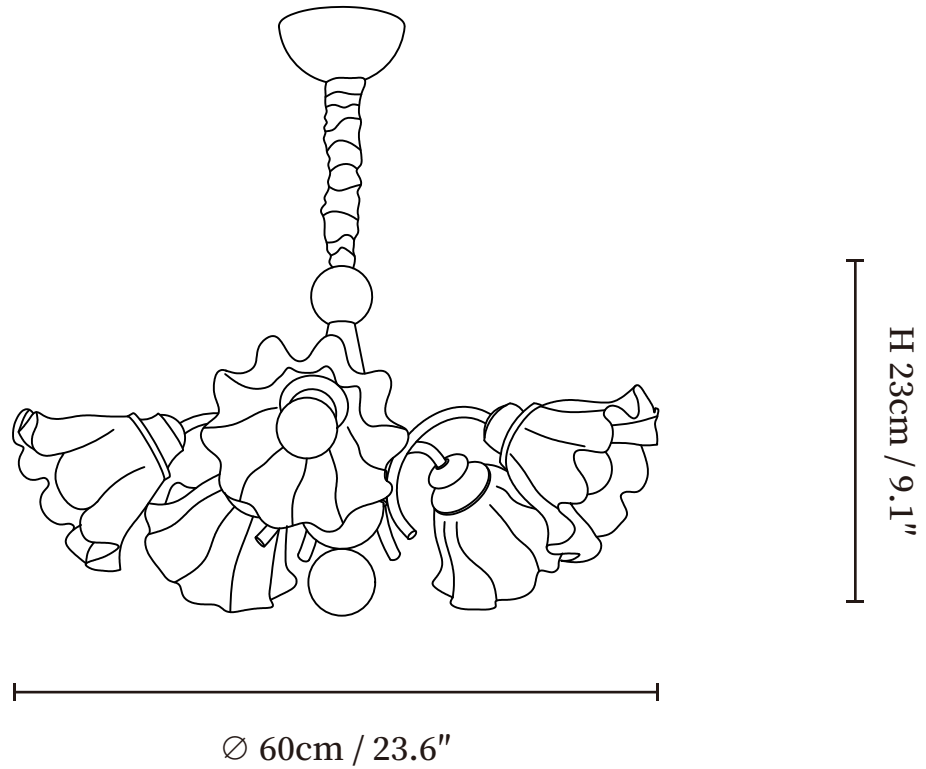

# SPECIFICATION SHEET

---

## SPECIFICATION DETAILS

\*For custom options, consult factory for details

<b>Fixture Dimensions</b>	$\varnothing$ 23.6" x H 9.1"
<b>Light source</b>	E26 or E27 (bulb not included)
<b>Wattage</b>	MAX 40W incandescent bulb or LED equivalent.
<b>Voltage</b>	AC 110-240V
<b>Mounting</b>	Hardwired.
<b>Dimming</b>	Compatible with dimmable bulbs (bulb not included)
<b>Control method</b>	Compatible with common wall switches(not included)
<b>Finishes</b>	Gold, Walnut color.
<b>Shade Details</b>	White.
<b>Material</b>	Metal, Wood, Glass.
<b>Wire Length</b>	19.7" Adjustable hanging height chain, Can be extended upon request.

## SPECIFICATION DETAILS

\*For custom options, consult factory for details

<b>Fixture Dimensions</b>	Ø 31.5" x H 9.1"
<b>Light source</b>	E26 or E27 (bulb not included)
<b>Wattage</b>	MAX 40W incandescent bulb or LED equivalent.
<b>Voltage</b>	AC 110-240V
<b>Mounting</b>	Hardwired.
<b>Dimming</b>	Compatible with dimmable bulbs (bulb not included)
<b>Control method</b>	Compatible with common wall switches(not included)
<b>Finishes</b>	Gold, Walnut color.
<b>Shade Details</b>	White.
<b>Material</b>	Metal, Wood, Glass.
<b>Wire Length</b>	19.7" Adjustable hanging height chain, Can be extended upon request.