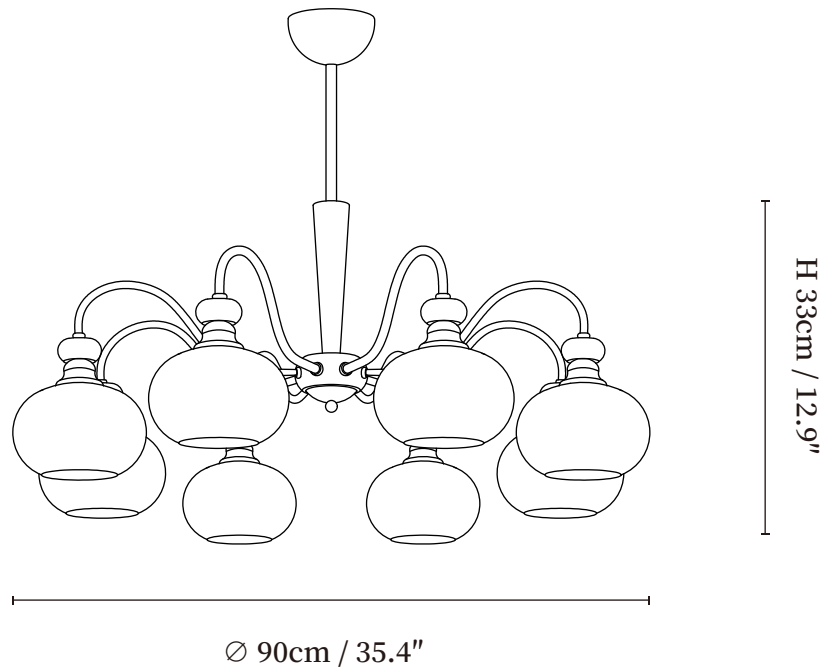

## SPECIFICATION DETAILS

\*For custom options, consult factory for details

<b>Fixture Dimensions</b>	Ø 23.6" x H 12.9"
<b>Light source</b>	E26 or E27(bulb not included)
<b>Wattage</b>	MAX 40W incandescent bulb or LED equivalent.
<b>Voltage</b>	AC 110-240V
<b>Mounting</b>	Hardwired.
<b>Dimming</b>	Compatible with dimmable bulbs (bulb not included)
<b>Control method</b>	Compatible with common wall switches(not included)
<b>Finishes</b>	Gold, Walnut color.
<b>Shade Details</b>	White.
<b>Material</b>	Metal, Wood, Glass.
<b>Rod Length</b>	Suspension rod is 11.8", and can be spliced as needed.

## SPECIFICATION DETAILS

\*For custom options, consult factory for details

<b>Fixture Dimensions</b>	Ø 27.5" x H 12.9"
<b>Light source</b>	E26 or E27(bulb not included)
<b>Wattage</b>	MAX 40W incandescent bulb or LED equivalent.
<b>Voltage</b>	AC 110-240V
<b>Mounting</b>	Hardwired.
<b>Dimming</b>	Compatible with dimmable bulbs (bulb not included)
<b>Control method</b>	Compatible with common wall switches (not included)
<b>Finishes</b>	Gold, Walnut color.
<b>Shade Details</b>	White.
<b>Material</b>	Metal, Wood, Glass.
<b>Rod Length</b>	Suspension rod is 11.8", and can be spliced as needed.

## SPECIFICATION DETAILS

\*For custom options, consult factory for details

<b>Fixture Dimensions</b>	Ø 35.4" x H 12.9"
<b>Light source</b>	E26 or E27(bulb not included)
<b>Wattage</b>	MAX 40W incandescent bulb or LED equivalent.
<b>Voltage</b>	AC 110-240V
<b>Mounting</b>	Hardwired.
<b>Dimming</b>	Compatible with dimmable bulbs (bulb not included)
<b>Control method</b>	Compatible with common wall switches(not included)
<b>Finishes</b>	Gold, Walnut color.
<b>Shade Details</b>	White.
<b>Material</b>	Metal, Wood, Glass.
<b>Rod Length</b>	Suspension rod is 11.8", and can be spliced as needed.