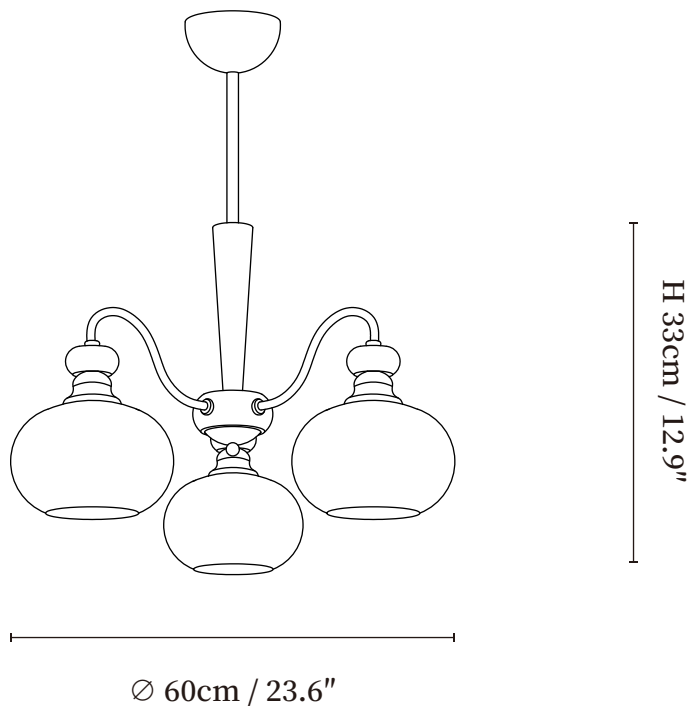

# SPECIFICATION SHEET

---

## SPECIFICATION DETAILS

\*For custom options, consult factory for details

<b>Fixture Dimensions</b>	Ø 23.6" x H 12.9"
<b>Light source</b>	E26 or E27(bulb not included)
<b>Wattage</b>	MAX 40W incandescent bulb or LED equivalent.
<b>Voltage</b>	AC 110-240V
<b>Mounting</b>	Hardwired.
<b>Dimming</b>	Compatible with dimmable bulbs (bulb not included)
<b>Control method</b>	Compatible with common wall switches(not included)
<b>Finishes</b>	Gold, Walnut color.
<b>Shade Details</b>	White.
<b>Material</b>	Metal, Wood, Glass.
<b>Rod Length</b>	Suspension rod is 11.8", and can be spliced as needed.

## SPECIFICATION DETAILS

\*For custom options, consult factory for details

<b>Fixture Dimensions</b>	Ø 27.5" x H 12.9"
<b>Light source</b>	E26 or E27(bulb not included)
<b>Wattage</b>	MAX 40W incandescent bulb or LED equivalent.
<b>Voltage</b>	AC 110-240V
<b>Mounting</b>	Hardwired.
<b>Dimming</b>	Compatible with dimmable bulbs (bulb not included)
<b>Control method</b>	Compatible with common wall switches (not included)
<b>Finishes</b>	Gold, Walnut color.
<b>Shade Details</b>	White.
<b>Material</b>	Metal, Wood, Glass.
<b>Rod Length</b>	Suspension rod is 11.8", and can be spliced as needed.

## SPECIFICATION DETAILS

\*For custom options, consult factory for details

<b>Fixture Dimensions</b>	Ø 35.4" x H 12.9"
<b>Light source</b>	E26 or E27(bulb not included)
<b>Wattage</b>	MAX 40W incandescent bulb or LED equivalent.
<b>Voltage</b>	AC 110-240V
<b>Mounting</b>	Hardwired.
<b>Dimming</b>	Compatible with dimmable bulbs (bulb not included)
<b>Control method</b>	Compatible with common wall switches(not included)
<b>Finishes</b>	Gold, Walnut color.
<b>Shade Details</b>	White.
<b>Material</b>	Metal, Wood, Glass.
<b>Rod Length</b>	Suspension rod is 11.8", and can be spliced as needed.