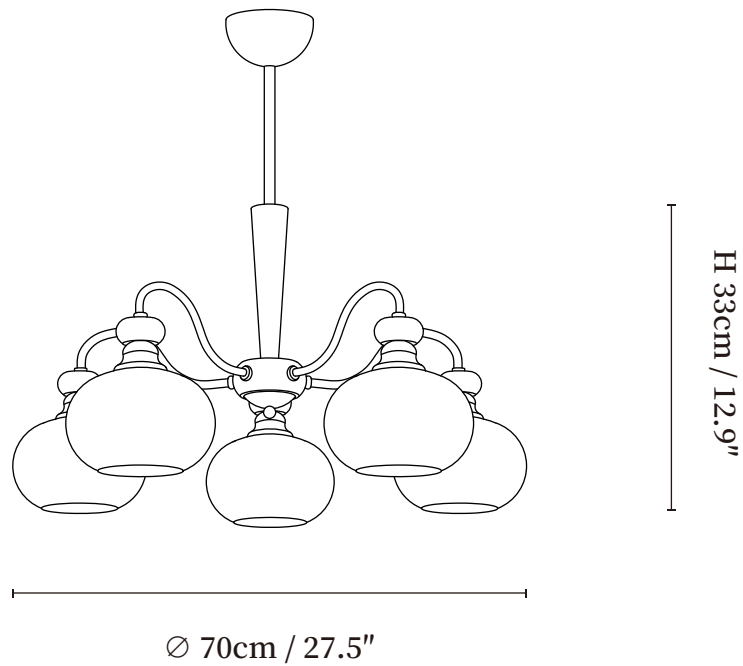

## SPECIFICATION DETAILS

\*For custom options, consult factory for details

<b>Fixture Dimensions</b>	Ø 23.6" x H 12.9"
<b>Light source</b>	E26 or E27(bulb not included)
<b>Wattage</b>	MAX 40W incandescent bulb or LED equivalent.
<b>Voltage</b>	AC 110-240V
<b>Mounting</b>	Hardwired.
<b>Dimming</b>	Compatible with dimmable bulbs (bulb not included)
<b>Control method</b>	Compatible with common wall switches(not included)
<b>Finishes</b>	Gold, Walnut color.
<b>Shade Details</b>	White.
<b>Material</b>	Metal, Wood, Glass.
<b>Rod Length</b>	Suspension rod is 11.8", and can be spliced as needed.

## SPECIFICATION DETAILS

\*For custom options, consult factory for details

<b>Fixture Dimensions</b>	Ø 27.5" x H 12.9"
<b>Light source</b>	E26 or E27(bulb not included)
<b>Wattage</b>	MAX 40W incandescent bulb or LED equivalent.
<b>Voltage</b>	AC 110-240V
<b>Mounting</b>	Hardwired.
<b>Dimming</b>	Compatible with dimmable bulbs (bulb not included)
<b>Control method</b>	Compatible with common wall switches (not included)
<b>Finishes</b>	Gold, Walnut color.
<b>Shade Details</b>	White.
<b>Material</b>	Metal, Wood, Glass.
<b>Rod Length</b>	Suspension rod is 11.8", and can be spliced as needed.

## SPECIFICATION DETAILS

\*For custom options, consult factory for details

<b>Fixture Dimensions</b>	Ø 35.4" x H 12.9"
<b>Light source</b>	E26 or E27(bulb not included)
<b>Wattage</b>	MAX 40W incandescent bulb or LED equivalent.
<b>Voltage</b>	AC 110-240V
<b>Mounting</b>	Hardwired.
<b>Dimming</b>	Compatible with dimmable bulbs (bulb not included)
<b>Control method</b>	Compatible with common wall switches(not included)
<b>Finishes</b>	Gold, Walnut color.
<b>Shade Details</b>	White.
<b>Material</b>	Metal, Wood, Glass.
<b>Rod Length</b>	Suspension rod is 11.8", and can be spliced as needed.