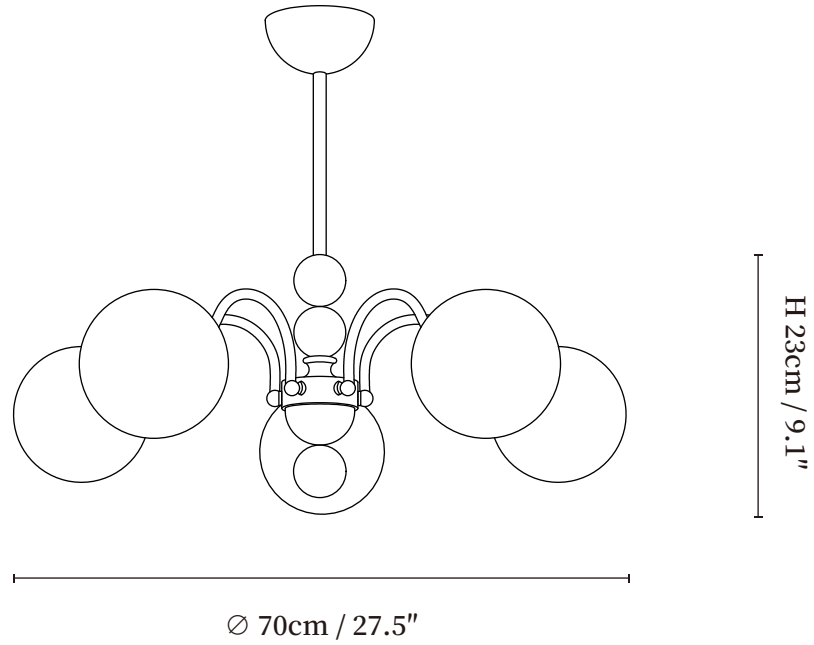

SPECIFICATION SHEET

SPECIFICATION DETAILS

*For custom options, consult factory for details

Fixture Dimensions	$\varnothing 23.6'' \times H 9.1''$
Light source	G9(bulb not included)
Wattage	~5W
Voltage	AC 110-240V
Mounting	Hardwired.
Dimming	Compatible with dimmable bulbs (bulb not included)
Control method	Compatible with common wall switches(not included)
Finishes	Nickel, Walnut color.
Shade Details	White.
Material	Metal, Wood, Glass.
Rod Length	Suspension rod is 11.8", and can be spliced as needed.

SPECIFICATION SHEET

SPECIFICATION DETAILS

*For custom options, consult factory for details

Fixture Dimensions	$\text{Ø } 27.5'' \times \text{H } 9.1''$
Light source	G9(bulb not included)
Wattage	~5W
Voltage	AC 110-240V
Mounting	Hardwired.
Dimming	Compatible with dimmable bulbs (bulb not included)
Control method	Compatible with common wall switches (not included)
Finishes	Nickel, Walnut color.
Shade Details	White.
Material	Metal, Wood, Glass.
Rod Length	Suspension rod is 11.8", and can be spliced as needed.

SPECIFICATION SHEET

SPECIFICATION DETAILS

*For custom options, consult factory for details

Fixture Dimensions	Ø 35.4" x H 9.1"
Light source	G9(bulb not included)
Wattage	~5W
Voltage	AC 110-240V
Mounting	Hardwired.
Dimming	Compatible with dimmable bulbs (bulb not included)
Control method	Compatible with common wall switches (not included)
Finishes	Nickel, Walnut color.
Shade Details	White.
Material	Metal, Wood, Glass.
Rod Length	Suspension rod is 11.8", and can be spliced as needed.