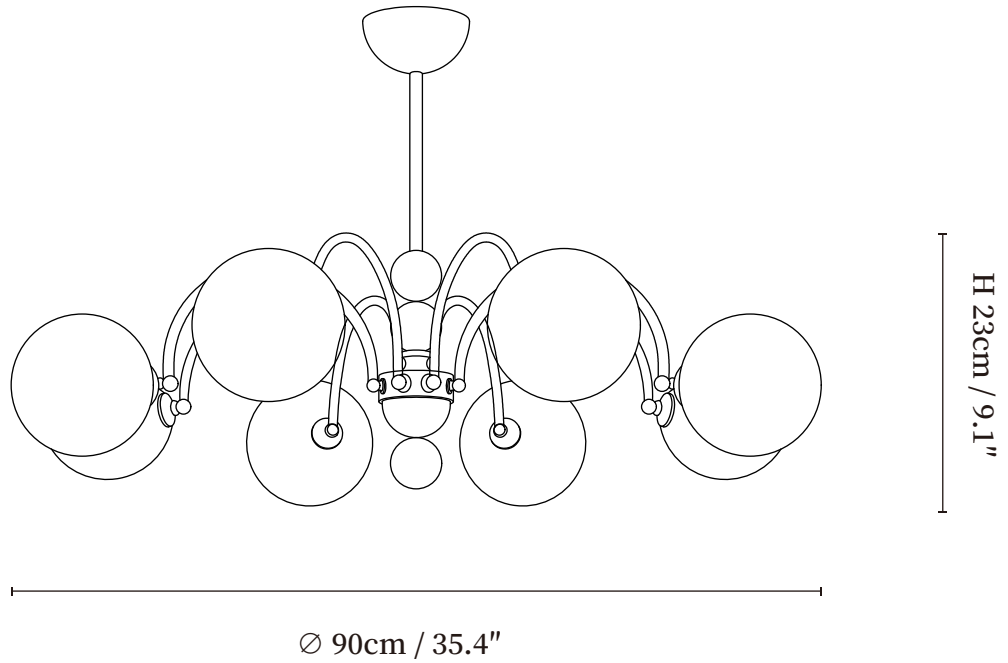

SPECIFICATION SHEET

SPECIFICATION DETAILS

*For custom options, consult factory for details

Fixture Dimensions	$\varnothing 23.6'' \times H 9.1''$
Light source	G9(bulb not included)
Wattage	~5W
Voltage	AC 110-240V
Mounting	Hardwired.
Dimming	Compatible with dimmable bulbs (bulb not included)
Control method	Compatible with common wall switches(not included)
Finishes	Nickel, Walnut color.
Shade Details	White.
Material	Metal, Wood, Glass.
Rod Length	Suspension rod is 11.8", and can be spliced as needed.

SPECIFICATION SHEET

SPECIFICATION DETAILS

*For custom options, consult factory for details

Fixture Dimensions	$\text{Ø } 27.5'' \times \text{H } 9.1''$
Light source	G9(bulb not included)
Wattage	~5W
Voltage	AC 110-240V
Mounting	Hardwired.
Dimming	Compatible with dimmable bulbs (bulb not included)
Control method	Compatible with common wall switches (not included)
Finishes	Nickel, Walnut color.
Shade Details	White.
Material	Metal, Wood, Glass.
Rod Length	Suspension rod is 11.8", and can be spliced as needed.

SPECIFICATION SHEET

SPECIFICATION DETAILS

*For custom options, consult factory for details

Fixture Dimensions	Ø 35.4" x H 9.1"
Light source	G9(bulb not included)
Wattage	~5W
Voltage	AC 110-240V
Mounting	Hardwired.
Dimming	Compatible with dimmable bulbs (bulb not included)
Control method	Compatible with common wall switches (not included)
Finishes	Nickel, Walnut color.
Shade Details	White.
Material	Metal, Wood, Glass.
Rod Length	Suspension rod is 11.8", and can be spliced as needed.