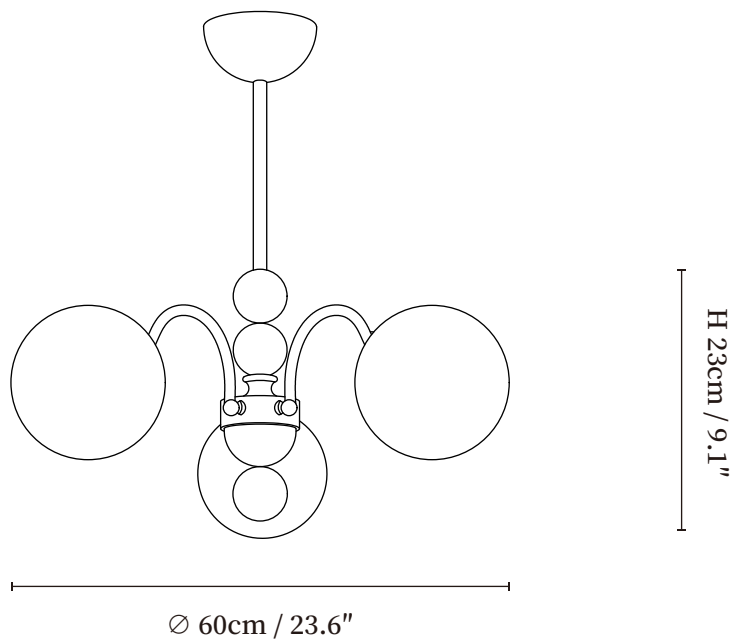

SPECIFICATION SHEET

SPECIFICATION DETAILS

*For custom options, consult factory for details

Fixture Dimensions	$\varnothing 23.6'' \times H 9.1''$
Light source	G9(bulb not included)
Wattage	~5W
Voltage	AC 110-240V
Mounting	Hardwired.
Dimming	Compatible with dimmable bulbs (bulb not included)
Control method	Compatible with common wall switches(not included)
Finishes	Nickel, Walnut color.
Shade Details	White.
Material	Metal, Wood, Glass.
Rod Length	Suspension rod is 11.8", and can be spliced as needed.

SPECIFICATION SHEET

SPECIFICATION DETAILS

*For custom options, consult factory for details

Fixture Dimensions	$\text{Ø } 27.5'' \times \text{H } 9.1''$
Light source	G9(bulb not included)
Wattage	~5W
Voltage	AC 110-240V
Mounting	Hardwired.
Dimming	Compatible with dimmable bulbs (bulb not included)
Control method	Compatible with common wall switches (not included)
Finishes	Nickel, Walnut color.
Shade Details	White.
Material	Metal, Wood, Glass.
Rod Length	Suspension rod is 11.8", and can be spliced as needed.

SPECIFICATION SHEET

SPECIFICATION DETAILS

*For custom options, consult factory for details

Fixture Dimensions	Ø 35.4" x H 9.1"
Light source	G9(bulb not included)
Wattage	~5W
Voltage	AC 110-240V
Mounting	Hardwired.
Dimming	Compatible with dimmable bulbs (bulb not included)
Control method	Compatible with common wall switches (not included)
Finishes	Nickel, Walnut color.
Shade Details	White.
Material	Metal, Wood, Glass.
Rod Length	Suspension rod is 11.8", and can be spliced as needed.