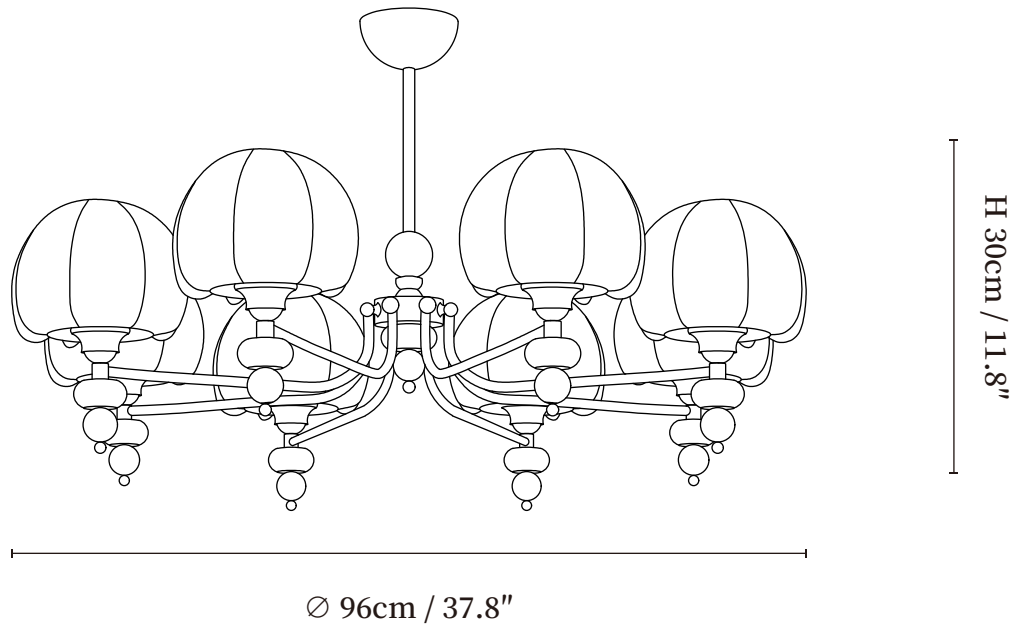

SPECIFICATION SHEET

SPECIFICATION DETAILS

*For custom options, consult factory for details

Fixture Dimensions	Ø 25.6" x H 11.8"
Light source	E26 or E27(bulb not included)
Wattage	MAX40W incandescent bulb or LED equivalent.
Voltage	AC 110-240V
Mounting	Hardwired.
Dimming	Compatible with dimmable bulbs (bulb not included)
Control method	Compatible with common wall switches(not included)
Finishes	Nickel, Walnut color.
Shade Details	White.
Material	Metal, Wood, Fabric.
Rod Length	Suspension rod is 7.8", and can be spliced as needed.

SPECIFICATION SHEET

SPECIFICATION DETAILS

*For custom options, consult factory for details

Fixture Dimensions	Ø 29.5" x H 11.8"
Light source	E26 or E27(bulb not included)
Wattage	MAX40W incandescent bulb or LED equivalent.
Voltage	AC 110-240V
Mounting	Hardwired.
Dimming	Compatible with dimmable bulbs (bulb not included)
Control method	Compatible with common wall switches(not included)
Finishes	Nickel, Walnut color.
Shade Details	White.
Material	Metal, Wood, Fabric.
Rod Length	Suspension rod is 7.8"', and can be spliced as needed.

SPECIFICATION SHEET

SPECIFICATION DETAILS

*For custom options, consult factory for details

Fixture Dimensions	Ø 37.8" x H 11.8"
Light source	E26 or E27(bulb not included)
Wattage	MAX40W incandescent bulb or LED equivalent.
Voltage	AC 110-240V
Mounting	Hardwired.
Dimming	Compatible with dimmable bulbs (bulb not included)
Control method	Compatible with common wall switches(not included)
Finishes	Nickel, Walnut color.
Shade Details	White.
Material	Metal, Wood, Fabric.
Rod Length	Suspension rod is 7.8"', and can be spliced as needed.