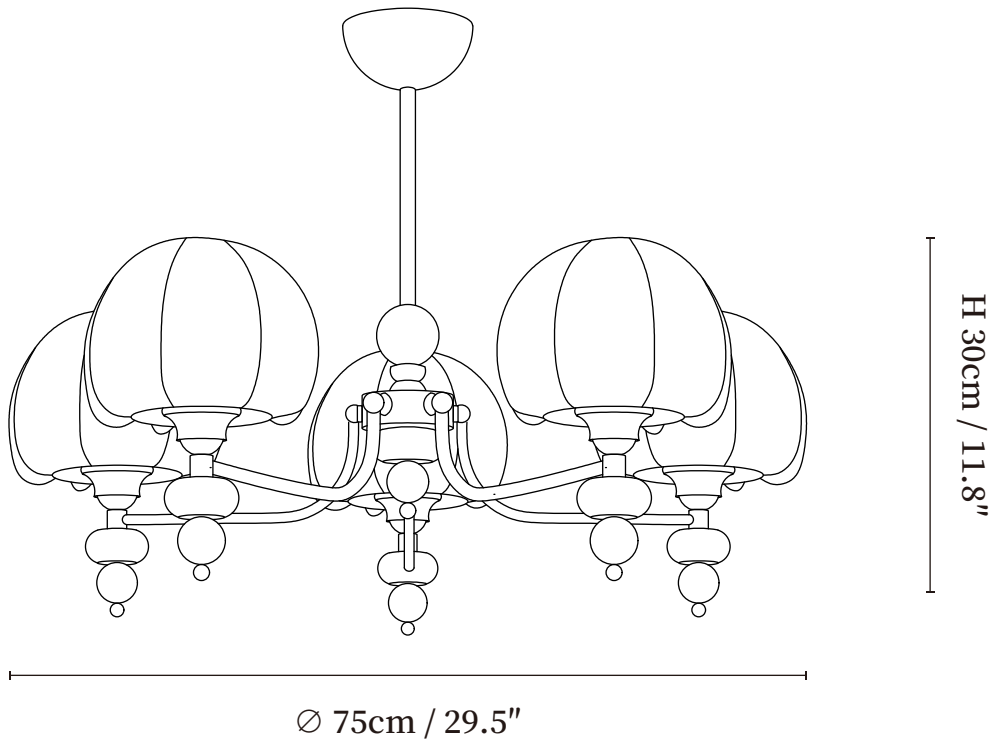

SPECIFICATION SHEET

SPECIFICATION DETAILS

*For custom options, consult factory for details

Fixture Dimensions	Ø 25.6" x H 11.8"
Light source	E26 or E27(bulb not included)
Wattage	MAX40W incandescent bulb or LED equivalent.
Voltage	AC 110-240V
Mounting	Hardwired.
Dimming	Compatible with dimmable bulbs (bulb not included)
Control method	Compatible with common wall switches(not included)
Finishes	Nickel, Walnut color.
Shade Details	White.
Material	Metal, Wood, Fabric.
Rod Length	Suspension rod is 7.8", and can be spliced as needed.

SPECIFICATION SHEET

SPECIFICATION DETAILS

*For custom options, consult factory for details

Fixture Dimensions	Ø 29.5" x H 11.8"
Light source	E26 or E27(bulb not included)
Wattage	MAX40W incandescent bulb or LED equivalent.
Voltage	AC 110-240V
Mounting	Hardwired.
Dimming	Compatible with dimmable bulbs (bulb not included)
Control method	Compatible with common wall switches(not included)
Finishes	Nickel, Walnut color.
Shade Details	White.
Material	Metal, Wood, Fabric.
Rod Length	Suspension rod is 7.8"', and can be spliced as needed.

SPECIFICATION SHEET

SPECIFICATION DETAILS

*For custom options, consult factory for details

Fixture Dimensions	Ø 37.8" x H 11.8"
Light source	E26 or E27(bulb not included)
Wattage	MAX40W incandescent bulb or LED equivalent.
Voltage	AC 110-240V
Mounting	Hardwired.
Dimming	Compatible with dimmable bulbs (bulb not included)
Control method	Compatible with common wall switches(not included)
Finishes	Nickel, Walnut color.
Shade Details	White.
Material	Metal, Wood, Fabric.
Rod Length	Suspension rod is 7.8"', and can be spliced as needed.