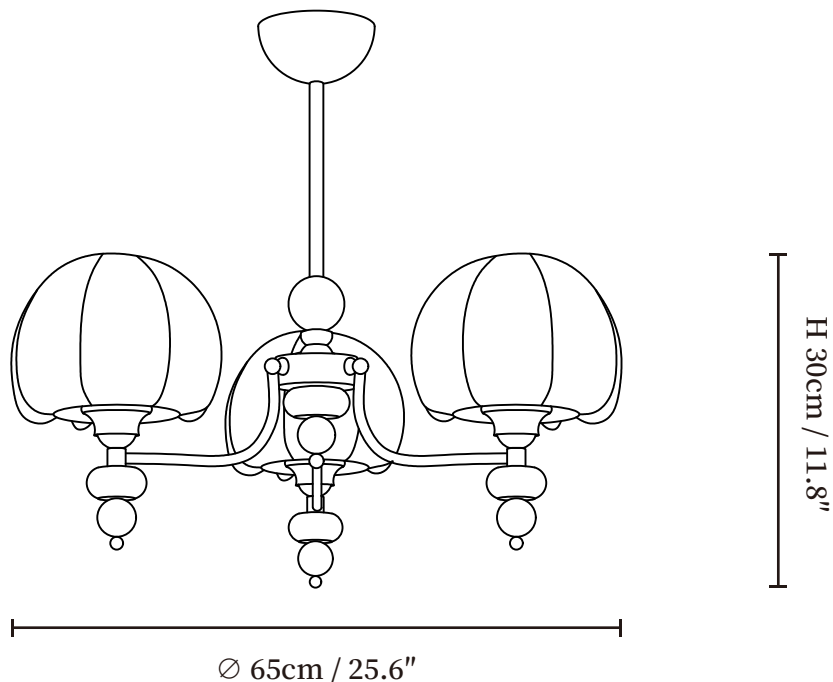

SPECIFICATION SHEET

SPECIFICATION DETAILS

*For custom options, consult factory for details

Fixture Dimensions	Ø 25.6" x H 11.8"
Light source	E26 or E27(bulb not included)
Wattage	MAX40W incandescent bulb or LED equivalent.
Voltage	AC 110-240V
Mounting	Hardwired.
Dimming	Compatible with dimmable bulbs (bulb not included)
Control method	Compatible with common wall switches(not included)
Finishes	Nickel, Walnut color.
Shade Details	White.
Material	Metal, Wood, Fabric.
Rod Length	Suspension rod is 7.8", and can be spliced as needed.

SPECIFICATION SHEET

SPECIFICATION DETAILS

*For custom options, consult factory for details

Fixture Dimensions	Ø 29.5" x H 11.8"
Light source	E26 or E27(bulb not included)
Wattage	MAX40W incandescent bulb or LED equivalent.
Voltage	AC 110-240V
Mounting	Hardwired.
Dimming	Compatible with dimmable bulbs (bulb not included)
Control method	Compatible with common wall switches(not included)
Finishes	Nickel, Walnut color.
Shade Details	White.
Material	Metal, Wood, Fabric.
Rod Length	Suspension rod is 7.8"', and can be spliced as needed.

SPECIFICATION SHEET

SPECIFICATION DETAILS

*For custom options, consult factory for details

Fixture Dimensions	Ø 37.8" x H 11.8"
Light source	E26 or E27(bulb not included)
Wattage	MAX40W incandescent bulb or LED equivalent.
Voltage	AC 110-240V
Mounting	Hardwired.
Dimming	Compatible with dimmable bulbs (bulb not included)
Control method	Compatible with common wall switches(not included)
Finishes	Nickel, Walnut color.
Shade Details	White.
Material	Metal, Wood, Fabric.
Rod Length	Suspension rod is 7.8"', and can be spliced as needed.