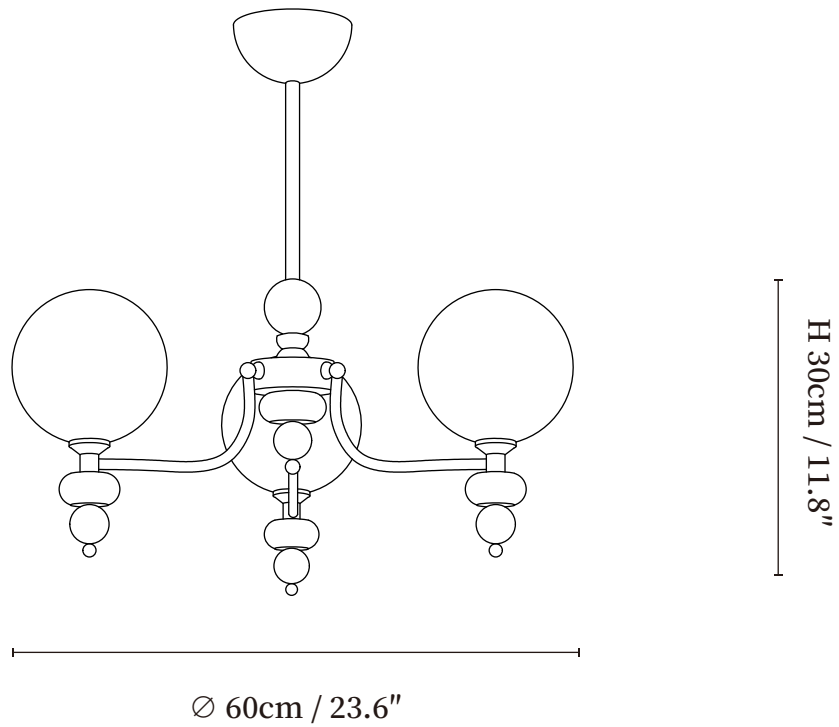

SPECIFICATION SHEET

SPECIFICATION DETAILS

*For custom options, consult factory for details

Fixture Dimensions	Ø 23.6" x H 11.8"
Light source	G9(bulb not included)
Wattage	~5W
Voltage	AC 110-240V
Mounting	Hardwired.
Dimming	Compatible with dimmable bulbs (bulb not included)
Control method	Compatible with common wall switches (not included)
Finishes	Nickel, Walnut color.
Shade Details	White.
Material	Metal, Wood, Glass.
Rod Length	Suspension rod is 11.8", and can be spliced as needed.

SPECIFICATION SHEET

SPECIFICATION DETAILS

*For custom options, consult factory for details

Fixture Dimensions	Ø 27.5" x H 11.8"
Light source	G9(bulb not included)
Wattage	~5W
Voltage	AC 110-240V
Mounting	Hardwired.
Dimming	Compatible with dimmable bulbs (bulb not included)
Control method	Compatible with common wall switches(not included)
Finishes	Nickel, Walnut color.
Shade Details	White.
Material	Metal, Wood, Glass.
Rod Length	Suspension rod is 11.8", and can be spliced as needed.

SPECIFICATION SHEET

SPECIFICATION DETAILS

*For custom options, consult factory for details

Fixture Dimensions	Ø 35.4" x H 11.8"
Light source	G9(bulb not included)
Wattage	~5W
Voltage	AC 110-240V
Mounting	Hardwired.
Dimming	Compatible with dimmable bulbs (bulb not included)
Control method	Compatible with common wall switches (not included)
Finishes	Nickel, Walnut color.
Shade Details	White.
Material	Metal, Wood, Glass.
Rod Length	Suspension rod is 11.8", and can be spliced as needed.