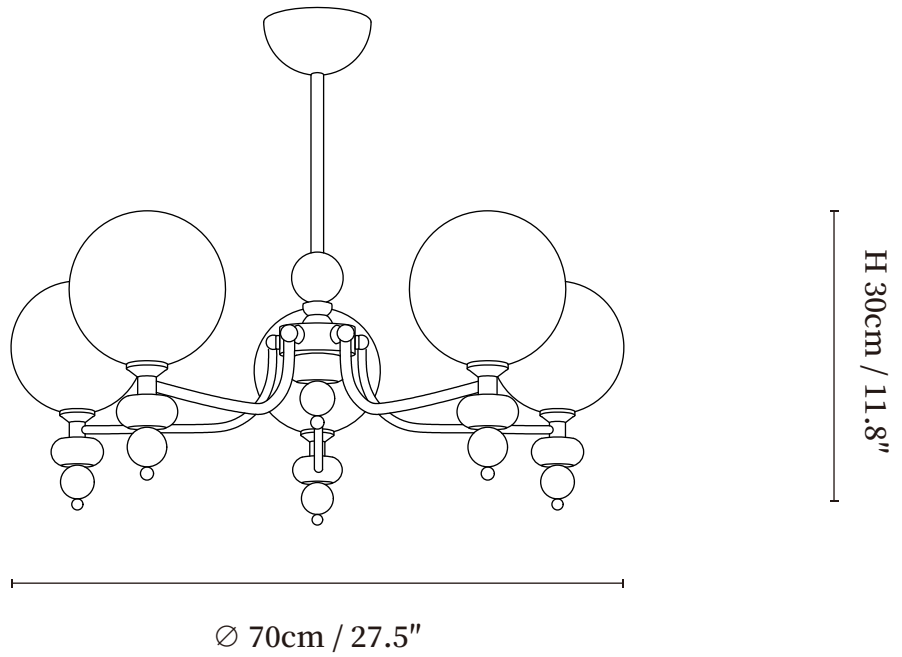

SPECIFICATION SHEET

SPECIFICATION DETAILS

*For custom options, consult factory for details

Fixture Dimensions	Ø 23.6" x H 11.8"
Light source	G9(bulb not included)
Wattage	~5W
Voltage	AC 110-240V
Mounting	Hardwired.
Dimming	Compatible with dimmable bulbs (bulb not included)
Control method	Compatible with common wall switches (not included)
Finishes	Nickel, Walnut color.
Shade Details	White.
Material	Metal, Wood, Glass.
Rod Length	Suspension rod is 11.8", and can be spliced as needed.

SPECIFICATION SHEET

SPECIFICATION DETAILS

*For custom options, consult factory for details

Fixture Dimensions	Ø 27.5" x H 11.8"
Light source	G9(bulb not included)
Wattage	~5W
Voltage	AC 110-240V
Mounting	Hardwired.
Dimming	Compatible with dimmable bulbs (bulb not included)
Control method	Compatible with common wall switches(not included)
Finishes	Nickel, Walnut color.
Shade Details	White.
Material	Metal, Wood, Glass.
Rod Length	Suspension rod is 11.8", and can be spliced as needed.

SPECIFICATION SHEET

SPECIFICATION DETAILS

*For custom options, consult factory for details

Fixture Dimensions	Ø 35.4" x H 11.8"
Light source	G9(bulb not included)
Wattage	~5W
Voltage	AC 110-240V
Mounting	Hardwired.
Dimming	Compatible with dimmable bulbs (bulb not included)
Control method	Compatible with common wall switches (not included)
Finishes	Nickel, Walnut color.
Shade Details	White.
Material	Metal, Wood, Glass.
Rod Length	Suspension rod is 11.8", and can be spliced as needed.