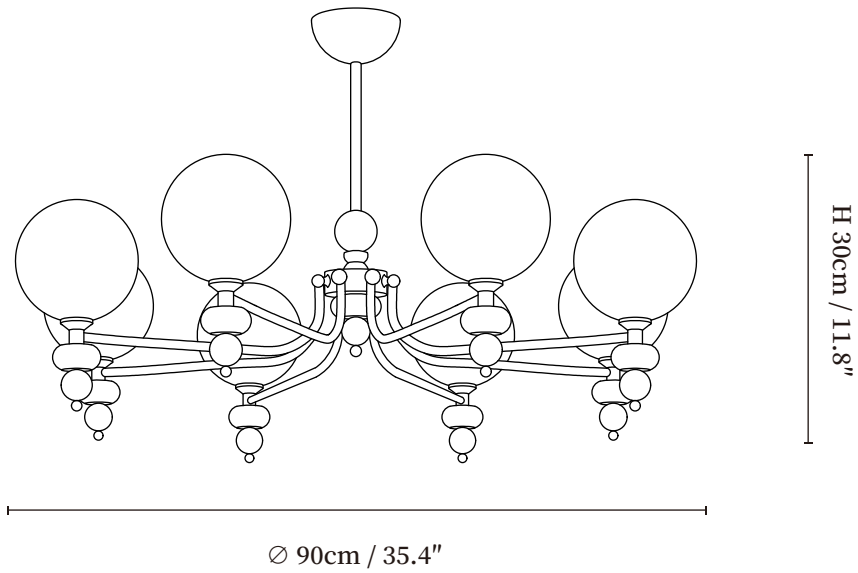

SPECIFICATION SHEET

SPECIFICATION DETAILS

*For custom options, consult factory for details

Fixture Dimensions	Ø 23.6" x H 11.8"
Light source	G9(bulb not included)
Wattage	~5W
Voltage	AC 110-240V
Mounting	Hardwired.
Dimming	Compatible with dimmable bulbs (bulb not included)
Control method	Compatible with common wall switches (not included)
Finishes	Nickel, Walnut color.
Shade Details	White.
Material	Metal, Wood, Glass.
Rod Length	Suspension rod is 11.8", and can be spliced as needed.

SPECIFICATION SHEET

SPECIFICATION DETAILS

*For custom options, consult factory for details

Fixture Dimensions	Ø 27.5" x H 11.8"
Light source	G9(bulb not included)
Wattage	~5W
Voltage	AC 110-240V
Mounting	Hardwired.
Dimming	Compatible with dimmable bulbs (bulb not included)
Control method	Compatible with common wall switches(not included)
Finishes	Nickel, Walnut color.
Shade Details	White.
Material	Metal, Wood, Glass.
Rod Length	Suspension rod is 11.8", and can be spliced as needed.

SPECIFICATION SHEET

SPECIFICATION DETAILS

*For custom options, consult factory for details

Fixture Dimensions	Ø 35.4" x H 11.8"
Light source	G9(bulb not included)
Wattage	~5W
Voltage	AC 110-240V
Mounting	Hardwired.
Dimming	Compatible with dimmable bulbs (bulb not included)
Control method	Compatible with common wall switches (not included)
Finishes	Nickel, Walnut color.
Shade Details	White.
Material	Metal, Wood, Glass.
Rod Length	Suspension rod is 11.8", and can be spliced as needed.