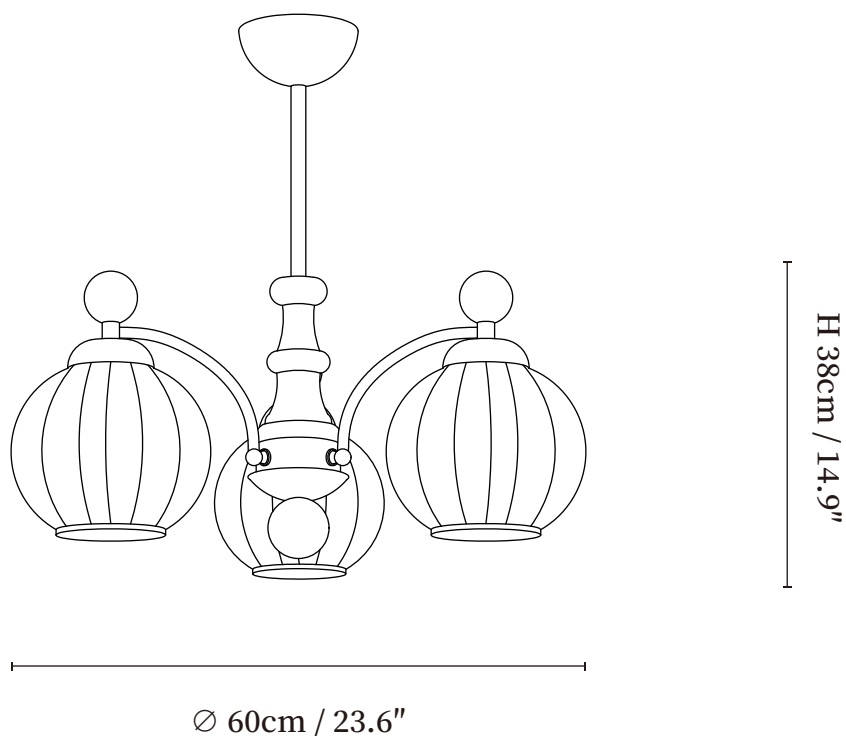

## SPECIFICATION DETAILS

\*For custom options, consult factory for details

<b>Fixture Dimensions</b>	Ø 23.6" x H 14.9"
<b>Light source</b>	E26 or E27(bulb not included)
<b>Wattage</b>	MAX40W incandescent bulb or LED equivalent.
<b>Voltage</b>	AC 110-240V
<b>Mounting</b>	Hardwired.
<b>Dimming</b>	Compatible with dimmable bulbs (bulb not included)
<b>Control method</b>	Compatible with common wall switches (not included)
<b>Finishes</b>	Gold, Walnut color.
<b>Shade Details</b>	White.
<b>Material</b>	Metal, Wood, Glass.
<b>Rod Length</b>	Suspension rod is 11.8", and can be spliced as needed.

## SPECIFICATION DETAILS

\*For custom options, consult factory for details

<b>Fixture Dimensions</b>	Ø 31.5" x H 14.9"
<b>Light source</b>	E26 or E27(bulb not included)
<b>Wattage</b>	MAX40W incandescent bulb or LED equivalent.
<b>Voltage</b>	AC 110-240V
<b>Mounting</b>	Hardwired.
<b>Dimming</b>	Compatible with dimmable bulbs (bulb not included)
<b>Control method</b>	Compatible with common wall switches(not included)
<b>Finishes</b>	Gold, Walnut color.
<b>Shade Details</b>	White.
<b>Material</b>	Metal, Wood, Glass.
<b>Rod Length</b>	Suspension rod is 11.8", and can be spliced as needed.

## SPECIFICATION DETAILS

\*For custom options, consult factory for details

<b>Fixture Dimensions</b>	Ø 39.4" x H 14.9"
<b>Light source</b>	E26 or E27(bulb not included)
<b>Wattage</b>	MAX40W incandescent bulb or LED equivalent.
<b>Voltage</b>	AC 110-240V
<b>Mounting</b>	Hardwired.
<b>Dimming</b>	Compatible with dimmable bulbs (bulb not included)
<b>Control method</b>	Compatible with common wall switches(not included)
<b>Finishes</b>	Gold, Walnut color.
<b>Shade Details</b>	White.
<b>Material</b>	Metal, Wood, Glass.
<b>Rod Length</b>	Suspension rod is 11.8", and can be spliced as needed.