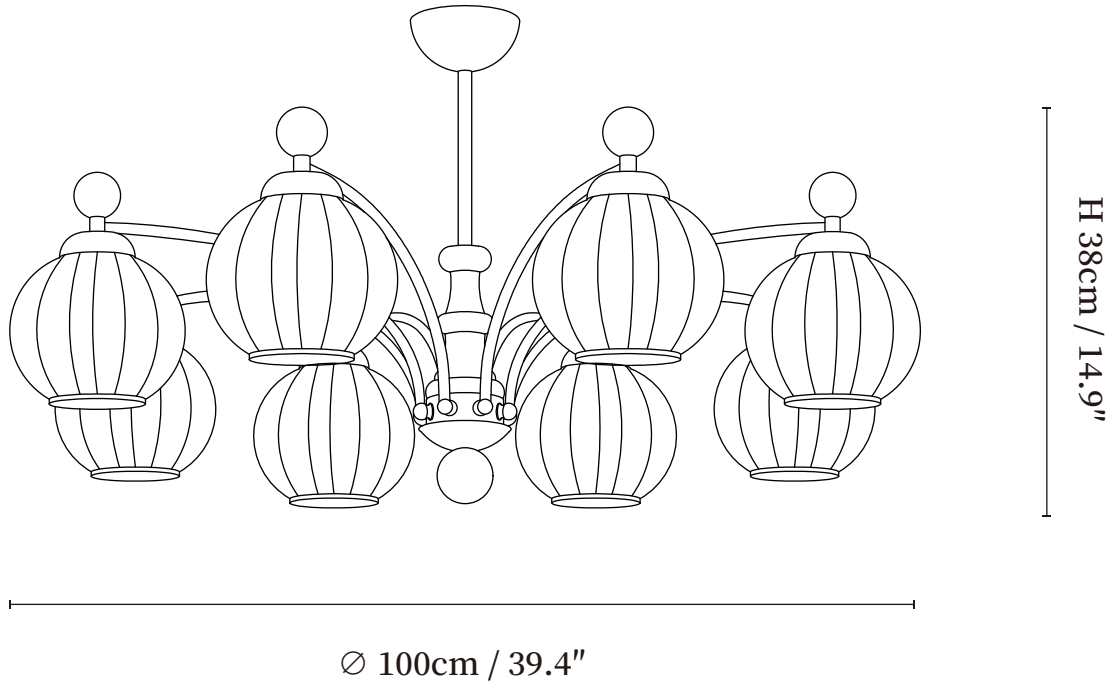

## SPECIFICATION DETAILS

\*For custom options, consult factory for details

<b>Fixture Dimensions</b>	Ø 23.6" x H 14.9"
<b>Light source</b>	E26 or E27(bulb not included)
<b>Wattage</b>	MAX40W incandescent bulb or LED equivalent.
<b>Voltage</b>	AC 110-240V
<b>Mounting</b>	Hardwired.
<b>Dimming</b>	Compatible with dimmable bulbs (bulb not included)
<b>Control method</b>	Compatible with common wall switches (not included)
<b>Finishes</b>	Gold, Walnut color.
<b>Shade Details</b>	White.
<b>Material</b>	Metal, Wood, Glass.
<b>Rod Length</b>	Suspension rod is 11.8", and can be spliced as needed.

## SPECIFICATION DETAILS

\*For custom options, consult factory for details

<b>Fixture Dimensions</b>	Ø 31.5" x H 14.9"
<b>Light source</b>	E26 or E27(bulb not included)
<b>Wattage</b>	MAX40W incandescent bulb or LED equivalent.
<b>Voltage</b>	AC 110-240V
<b>Mounting</b>	Hardwired.
<b>Dimming</b>	Compatible with dimmable bulbs (bulb not included)
<b>Control method</b>	Compatible with common wall switches(not included)
<b>Finishes</b>	Gold, Walnut color.
<b>Shade Details</b>	White.
<b>Material</b>	Metal, Wood, Glass.
<b>Rod Length</b>	Suspension rod is 11.8", and can be spliced as needed.

## SPECIFICATION DETAILS

\*For custom options, consult factory for details

<b>Fixture Dimensions</b>	Ø 39.4" x H 14.9"
<b>Light source</b>	E26 or E27(bulb not included)
<b>Wattage</b>	MAX40W incandescent bulb or LED equivalent.
<b>Voltage</b>	AC 110-240V
<b>Mounting</b>	Hardwired.
<b>Dimming</b>	Compatible with dimmable bulbs (bulb not included)
<b>Control method</b>	Compatible with common wall switches(not included)
<b>Finishes</b>	Gold, Walnut color.
<b>Shade Details</b>	White.
<b>Material</b>	Metal, Wood, Glass.
<b>Rod Length</b>	Suspension rod is 11.8", and can be spliced as needed.