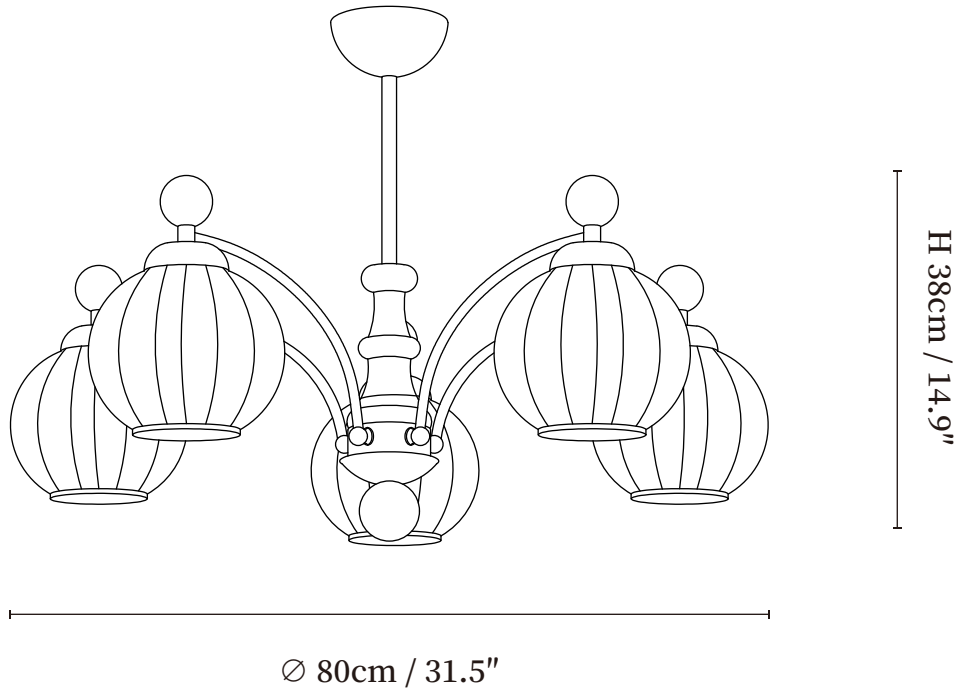

## SPECIFICATION DETAILS

\*For custom options, consult factory for details

<b>Fixture Dimensions</b>	Ø 23.6" x H 14.9"
<b>Light source</b>	E26 or E27(bulb not included)
<b>Wattage</b>	MAX40W incandescent bulb or LED equivalent.
<b>Voltage</b>	AC 110-240V
<b>Mounting</b>	Hardwired.
<b>Dimming</b>	Compatible with dimmable bulbs (bulb not included)
<b>Control method</b>	Compatible with common wall switches (not included)
<b>Finishes</b>	Gold, Walnut color.
<b>Shade Details</b>	White.
<b>Material</b>	Metal, Wood, Glass.
<b>Rod Length</b>	Suspension rod is 11.8", and can be spliced as needed.

## SPECIFICATION DETAILS

\*For custom options, consult factory for details

<b>Fixture Dimensions</b>	Ø 31.5" x H 14.9"
<b>Light source</b>	E26 or E27(bulb not included)
<b>Wattage</b>	MAX40W incandescent bulb or LED equivalent.
<b>Voltage</b>	AC 110-240V
<b>Mounting</b>	Hardwired.
<b>Dimming</b>	Compatible with dimmable bulbs (bulb not included)
<b>Control method</b>	Compatible with common wall switches(not included)
<b>Finishes</b>	Gold, Walnut color.
<b>Shade Details</b>	White.
<b>Material</b>	Metal, Wood, Glass.
<b>Rod Length</b>	Suspension rod is 11.8", and can be spliced as needed.

## SPECIFICATION DETAILS

\*For custom options, consult factory for details

<b>Fixture Dimensions</b>	Ø 39.4" x H 14.9"
<b>Light source</b>	E26 or E27(bulb not included)
<b>Wattage</b>	MAX40W incandescent bulb or LED equivalent.
<b>Voltage</b>	AC 110-240V
<b>Mounting</b>	Hardwired.
<b>Dimming</b>	Compatible with dimmable bulbs (bulb not included)
<b>Control method</b>	Compatible with common wall switches(not included)
<b>Finishes</b>	Gold, Walnut color.
<b>Shade Details</b>	White.
<b>Material</b>	Metal, Wood, Glass.
<b>Rod Length</b>	Suspension rod is 11.8", and can be spliced as needed.