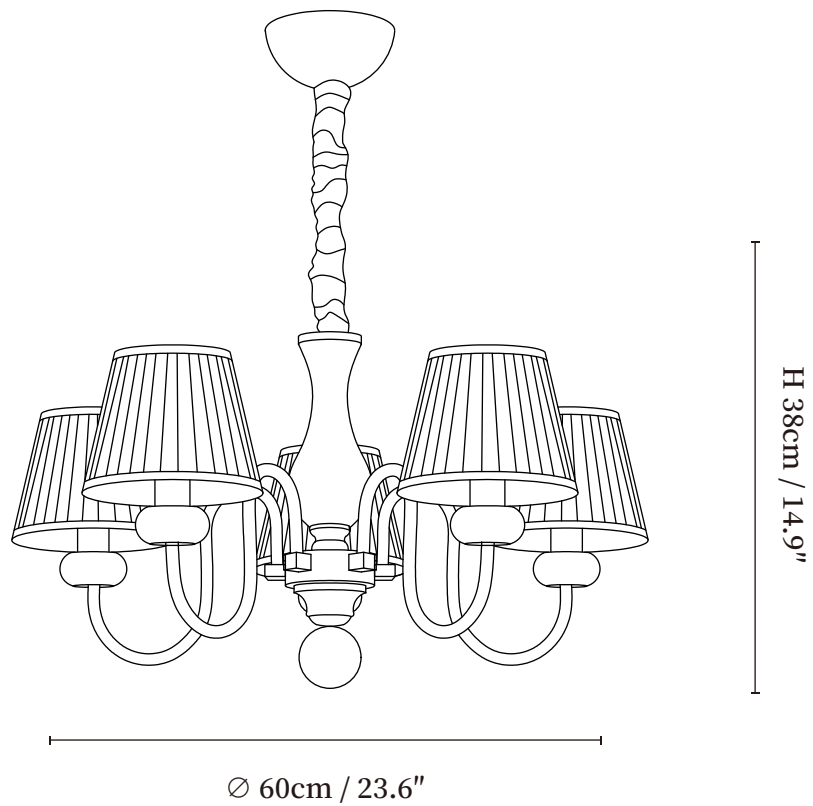

## SPECIFICATION DETAILS

\*For custom options, consult factory for details

<b>Fixture Dimensions</b>	Ø 23.6" x H 14.9"
<b>Light source</b>	E26 or E27 (bulb not included)
<b>Wattage</b>	MAX 40W incandescent bulb or LED equivalent.
<b>Voltage</b>	AC 110-240V
<b>Mounting</b>	Hardwired.
<b>Dimming</b>	Compatible with dimmable bulbs (bulb not included)
<b>Control method</b>	Compatible with common wall switches (not included)
<b>Finishes</b>	Gold, Walnut color.
<b>Shade Details</b>	White.
<b>Material</b>	Metal, Wood, Fabric.
<b>Wire Length</b>	19.7" Adjustable hanging height chain, Can be extended upon request.

# SPECIFICATION SHEET

---

Ø 80cm / 31.5"

## SPECIFICATION DETAILS

\*For custom options, consult factory for details

<b>Fixture Dimensions</b>	Ø 34.6" x H 14.9"
<b>Light source</b>	E26 or E27 (bulb not included)
<b>Wattage</b>	MAX 40W incandescent bulb or LED equivalent.
<b>Voltage</b>	AC 110-240V
<b>Mounting</b>	Hardwired.
<b>Dimming</b>	Compatible with dimmable bulbs (bulb not included)
<b>Control method</b>	Compatible with common wall switches (not included)
<b>Finishes</b>	Gold, Walnut color.
<b>Shade Details</b>	White.
<b>Material</b>	Metal, Wood, Fabric.
<b>Wire Length</b>	19.7" Adjustable hanging height chain, Can be extended upon request.