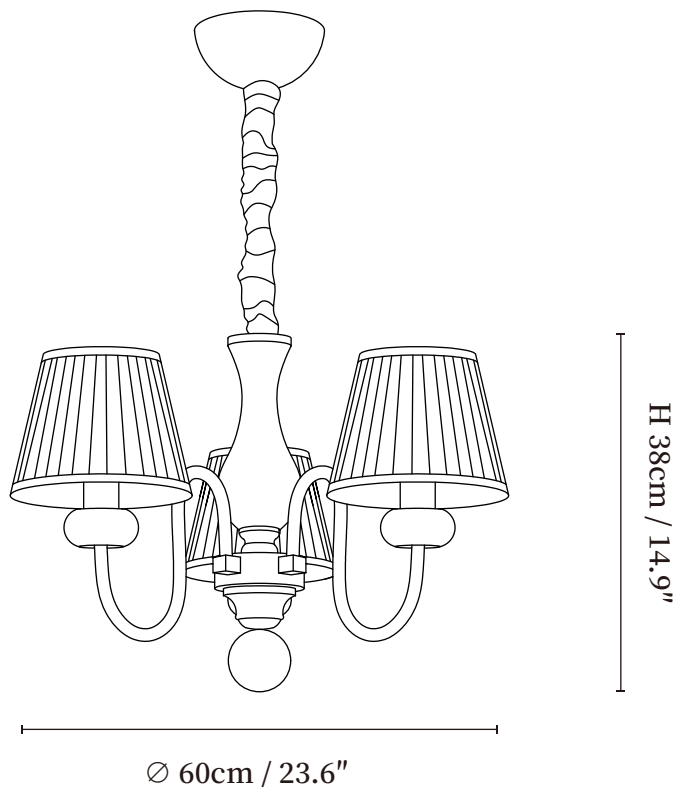

## SPECIFICATION DETAILS

\*For custom options, consult factory for details

<b>Fixture Dimensions</b>	Ø 23.6" x H 14.9"
<b>Light source</b>	E26 or E27 (bulb not included)
<b>Wattage</b>	MAX 40W incandescent bulb or LED equivalent.
<b>Voltage</b>	AC 110-240V
<b>Mounting</b>	Hardwired.
<b>Dimming</b>	Compatible with dimmable bulbs (bulb not included)
<b>Control method</b>	Compatible with common wall switches (not included)
<b>Finishes</b>	Gold, Walnut color.
<b>Shade Details</b>	White.
<b>Material</b>	Metal, Wood, Fabric.
<b>Wire Length</b>	19.7" Adjustable hanging height chain, Can be extended upon request.

# SPECIFICATION SHEET

---

Ø 80cm / 31.5"

## SPECIFICATION DETAILS

\*For custom options, consult factory for details

<b>Fixture Dimensions</b>	Ø 34.6" x H 14.9"
<b>Light source</b>	E26 or E27 (bulb not included)
<b>Wattage</b>	MAX 40W incandescent bulb or LED equivalent.
<b>Voltage</b>	AC 110-240V
<b>Mounting</b>	Hardwired.
<b>Dimming</b>	Compatible with dimmable bulbs (bulb not included)
<b>Control method</b>	Compatible with common wall switches (not included)
<b>Finishes</b>	Gold, Walnut color.
<b>Shade Details</b>	White.
<b>Material</b>	Metal, Wood, Fabric.
<b>Wire Length</b>	19.7" Adjustable hanging height chain, Can be extended upon request.