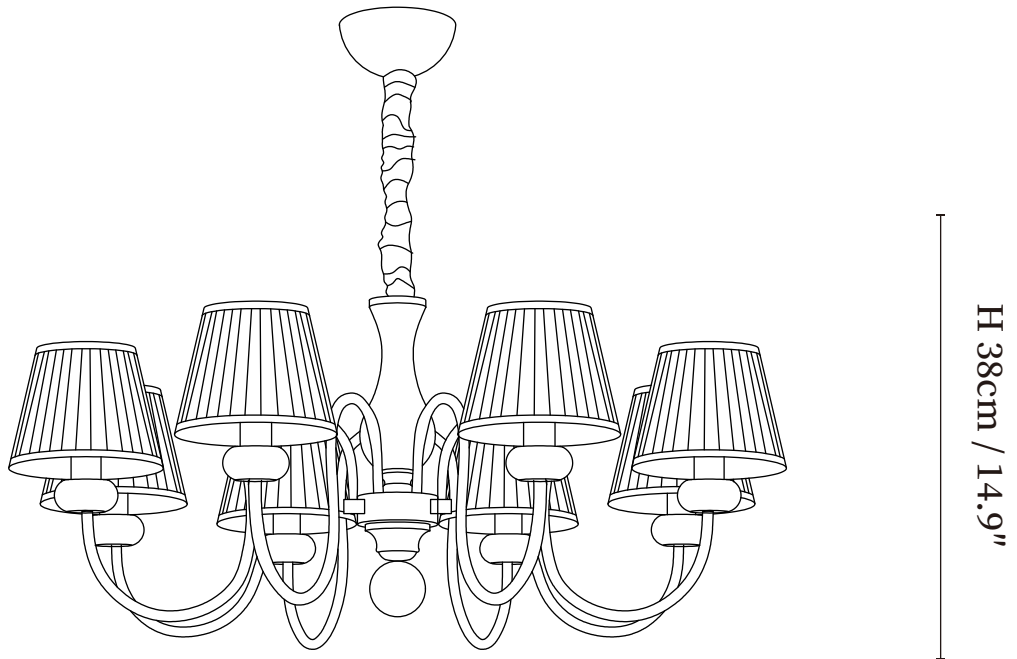

## SPECIFICATION DETAILS

\*For custom options, consult factory for details

<b>Fixture Dimensions</b>	Ø 23.6" x H 14.9"
<b>Light source</b>	E26 or E27 (bulb not included)
<b>Wattage</b>	MAX 40W incandescent bulb or LED equivalent.
<b>Voltage</b>	AC 110-240V
<b>Mounting</b>	Hardwired.
<b>Dimming</b>	Compatible with dimmable bulbs (bulb not included)
<b>Control method</b>	Compatible with common wall switches (not included)
<b>Finishes</b>	Gold, Walnut color.
<b>Shade Details</b>	White.
<b>Material</b>	Metal, Wood, Fabric.
<b>Wire Length</b>	19.7" Adjustable hanging height chain, Can be extended upon request.

# SPECIFICATION SHEET

---

Ø 80cm / 31.5"

## SPECIFICATION DETAILS

\*For custom options, consult factory for details

<b>Fixture Dimensions</b>	Ø 34.6" x H 14.9"
<b>Light source</b>	E26 or E27 (bulb not included)
<b>Wattage</b>	MAX 40W incandescent bulb or LED equivalent.
<b>Voltage</b>	AC 110-240V
<b>Mounting</b>	Hardwired.
<b>Dimming</b>	Compatible with dimmable bulbs (bulb not included)
<b>Control method</b>	Compatible with common wall switches (not included)
<b>Finishes</b>	Gold, Walnut color.
<b>Shade Details</b>	White.
<b>Material</b>	Metal, Wood, Fabric.
<b>Wire Length</b>	19.7" Adjustable hanging height chain, Can be extended upon request.