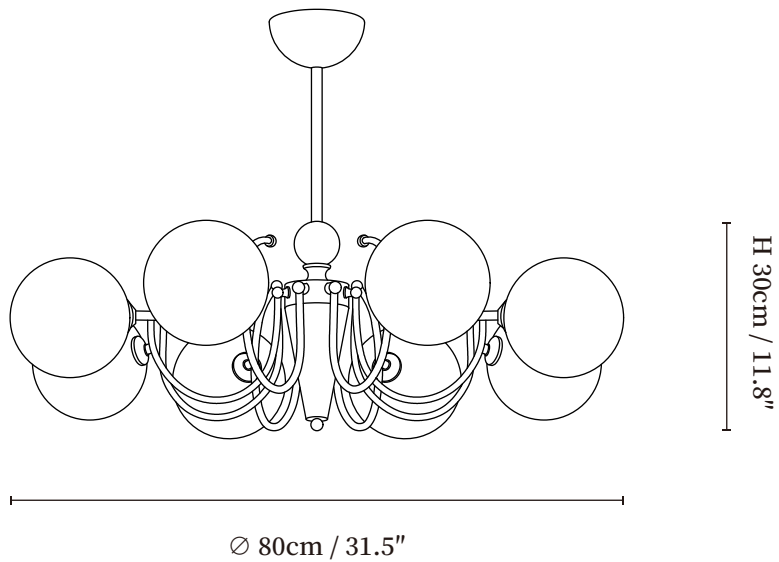

SPECIFICATION DETAILS

*For custom options, consult factory for details

Fixture Dimensions	\varnothing 25.9" x H 11.8"
Light source	G9(bulb not included)
Wattage	~5W
Voltage	AC 110-240V
Mounting	Hardwired.
Dimming	Compatible with dimmable bulbs (bulb not included)
Control method	Compatible with common wall switches(not included)
Finishes	Nickel, Walnut color.
Shade Details	White.
Material	Metal, Wood, Glass.
Rod Length	Suspension rod is 11.8", and can be spliced as needed.

SPECIFICATION DETAILS

*For custom options, consult factory for details

Fixture Dimensions	\varnothing 25.9" x H 11.8"
Light source	G9(bulb not included)
Wattage	~5W
Voltage	AC 110-240V
Mounting	Hardwired.
Dimming	Compatible with dimmable bulbs (bulb not included)
Control method	Compatible with common wall switches (not included)
Finishes	Nickel, Walnut color.
Shade Details	White.
Material	Metal, Wood, Glass.
Rod Length	Suspension rod is 11.8", and can be spliced as needed.

SPECIFICATION DETAILS

*For custom options, consult factory for details

Fixture Dimensions	\varnothing 31.5" x H 11.8"
Light source	G9(bulb not included)
Wattage	~5W
Voltage	AC 110-240V
Mounting	Hardwired.
Dimming	Compatible with dimmable bulbs (bulb not included)
Control method	Compatible with common wall switches(not included)
Finishes	Nickel, Walnut color.
Shade Details	White.
Material	Metal, Wood, Glass.
Rod Length	Suspension rod is 11.8", and can be spliced as needed.

SPECIFICATION DETAILS

*For custom options, consult factory for details

Fixture Dimensions	\varnothing 39.4" x H 11.8"
Light source	G9(bulb not included)
Wattage	~5W
Voltage	AC 110-240V
Mounting	Hardwired.
Dimming	Compatible with dimmable bulbs (bulb not included)
Control method	Compatible with common wall switches (not included)
Finishes	Nickel, Walnut color.
Shade Details	White.
Material	Metal, Wood, Glass.
Rod Length	Suspension rod is 11.8", and can be spliced as needed.