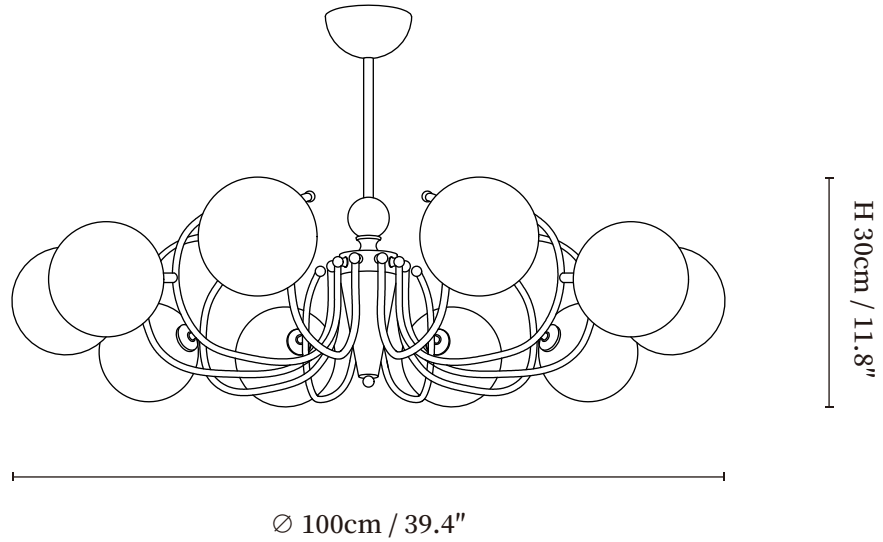

SPECIFICATION DETAILS

*For custom options, consult factory for details

Fixture Dimensions	\varnothing 25.9" x H 11.8"
Light source	G9(bulb not included)
Wattage	~5W
Voltage	AC 110-240V
Mounting	Hardwired.
Dimming	Compatible with dimmable bulbs (bulb not included)
Control method	Compatible with common wall switches(not included)
Finishes	Nickel, Walnut color.
Shade Details	White.
Material	Metal, Wood, Glass.
Rod Length	Suspension rod is 11.8", and can be spliced as needed.

SPECIFICATION DETAILS

*For custom options, consult factory for details

Fixture Dimensions	\varnothing 25.9" x H 11.8"
Light source	G9(bulb not included)
Wattage	~5W
Voltage	AC 110-240V
Mounting	Hardwired.
Dimming	Compatible with dimmable bulbs (bulb not included)
Control method	Compatible with common wall switches (not included)
Finishes	Nickel, Walnut color.
Shade Details	White.
Material	Metal, Wood, Glass.
Rod Length	Suspension rod is 11.8", and can be spliced as needed.

SPECIFICATION DETAILS

*For custom options, consult factory for details

Fixture Dimensions	\varnothing 31.5" x H 11.8"
Light source	G9(bulb not included)
Wattage	~5W
Voltage	AC 110-240V
Mounting	Hardwired.
Dimming	Compatible with dimmable bulbs (bulb not included)
Control method	Compatible with common wall switches(not included)
Finishes	Nickel, Walnut color.
Shade Details	White.
Material	Metal, Wood, Glass.
Rod Length	Suspension rod is 11.8", and can be spliced as needed.

SPECIFICATION DETAILS

*For custom options, consult factory for details

Fixture Dimensions	\varnothing 39.4" x H 11.8"
Light source	G9(bulb not included)
Wattage	~5W
Voltage	AC 110-240V
Mounting	Hardwired.
Dimming	Compatible with dimmable bulbs (bulb not included)
Control method	Compatible with common wall switches (not included)
Finishes	Nickel, Walnut color.
Shade Details	White.
Material	Metal, Wood, Glass.
Rod Length	Suspension rod is 11.8", and can be spliced as needed.