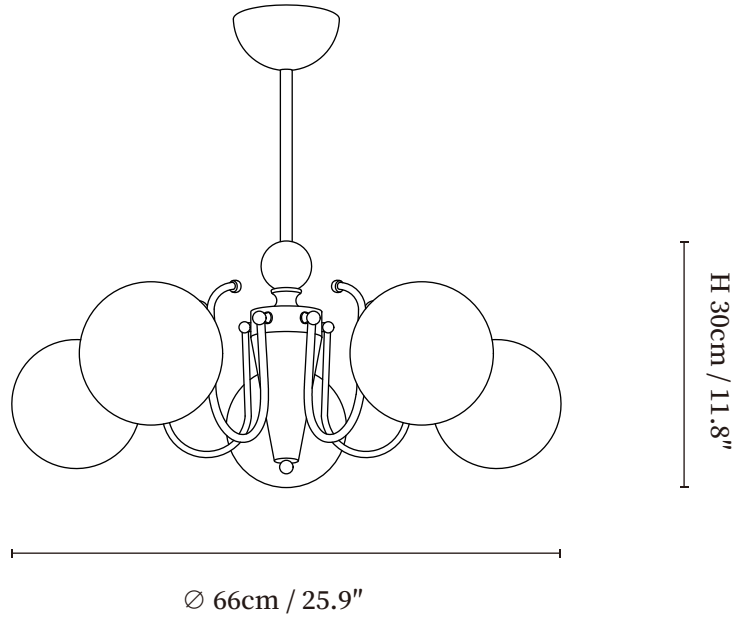

SPECIFICATION DETAILS

*For custom options, consult factory for details

Fixture Dimensions	\varnothing 25.9" x H 11.8"
Light source	G9(bulb not included)
Wattage	~5W
Voltage	AC 110-240V
Mounting	Hardwired.
Dimming	Compatible with dimmable bulbs (bulb not included)
Control method	Compatible with common wall switches(not included)
Finishes	Nickel, Walnut color.
Shade Details	White.
Material	Metal, Wood, Glass.
Rod Length	Suspension rod is 11.8", and can be spliced as needed.

SPECIFICATION DETAILS

*For custom options, consult factory for details

Fixture Dimensions	\varnothing 25.9" x H 11.8"
Light source	G9(bulb not included)
Wattage	~5W
Voltage	AC 110-240V
Mounting	Hardwired.
Dimming	Compatible with dimmable bulbs (bulb not included)
Control method	Compatible with common wall switches (not included)
Finishes	Nickel, Walnut color.
Shade Details	White.
Material	Metal, Wood, Glass.
Rod Length	Suspension rod is 11.8", and can be spliced as needed.

SPECIFICATION DETAILS

*For custom options, consult factory for details

Fixture Dimensions	\varnothing 31.5" x H 11.8"
Light source	G9(bulb not included)
Wattage	~5W
Voltage	AC 110-240V
Mounting	Hardwired.
Dimming	Compatible with dimmable bulbs (bulb not included)
Control method	Compatible with common wall switches(not included)
Finishes	Nickel, Walnut color.
Shade Details	White.
Material	Metal, Wood, Glass.
Rod Length	Suspension rod is 11.8", and can be spliced as needed.

SPECIFICATION DETAILS

*For custom options, consult factory for details

Fixture Dimensions	\varnothing 39.4" x H 11.8"
Light source	G9(bulb not included)
Wattage	~5W
Voltage	AC 110-240V
Mounting	Hardwired.
Dimming	Compatible with dimmable bulbs (bulb not included)
Control method	Compatible with common wall switches (not included)
Finishes	Nickel, Walnut color.
Shade Details	White.
Material	Metal, Wood, Glass.
Rod Length	Suspension rod is 11.8", and can be spliced as needed.