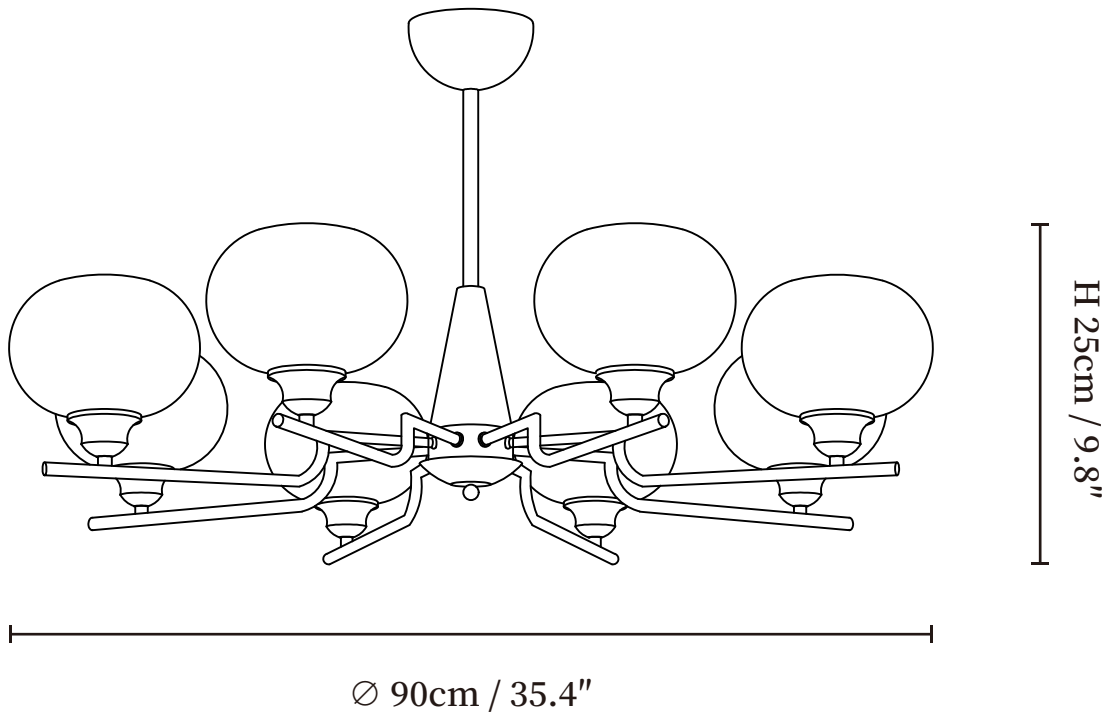

SPECIFICATION SHEET

SPECIFICATION DETAILS

*For custom options, consult factory for details

Fixture Dimensions	\varnothing 23.6" x H 9.8"
Light source	E26 or E27(bulb not included)
Wattage	MAX 40W incandescent bulb or LED equivalent.
Voltage	AC 110-240V
Mounting	Hardwired.
Dimming	Compatible with dimmable bulbs (bulb not included)
Control method	Compatible with common wall switches(not included)
Finishes	Gold, Walnut color.
Shade Details	White.
Material	Metal, Wood, Glass.
Rod Length	Suspension rod is 11.8", and can be spliced as needed.

SPECIFICATION SHEET

SPECIFICATION DETAILS

*For custom options, consult factory for details

Fixture Dimensions	∅ 27.6" x H 9.8"
Light source	E26 or E27(bulb not included)
Wattage	MAX 40W incandescent bulb or LED equivalent.
Voltage	AC 110-240V
Mounting	Hardwired.
Dimming	Compatible with dimmable bulbs (bulb not included)
Control method	Compatible with common wall switches(not included)
Finishes	Gold, Walnut color.
Shade Details	White.
Material	Metal, Wood, Glass.
Rod Length	Suspension rod is 11.8", and can be spliced as needed.

SPECIFICATION SHEET

SPECIFICATION DETAILS

*For custom options, consult factory for details

Fixture Dimensions	∅ 35.4" x H 9.8"
Light source	E26 or E27 (bulb not included)
Wattage	MAX 40W incandescent bulb or LED equivalent.
Voltage	AC 110-240V
Mounting	Hardwired.
Dimming	Compatible with dimmable bulbs (bulb not included)
Control method	Compatible with common wall switches (not included)
Finishes	Gold, Walnut color.
Shade Details	White.
Material	Metal, Wood, Glass.
Rod Length	Suspension rod is 11.8", and can be spliced as needed.