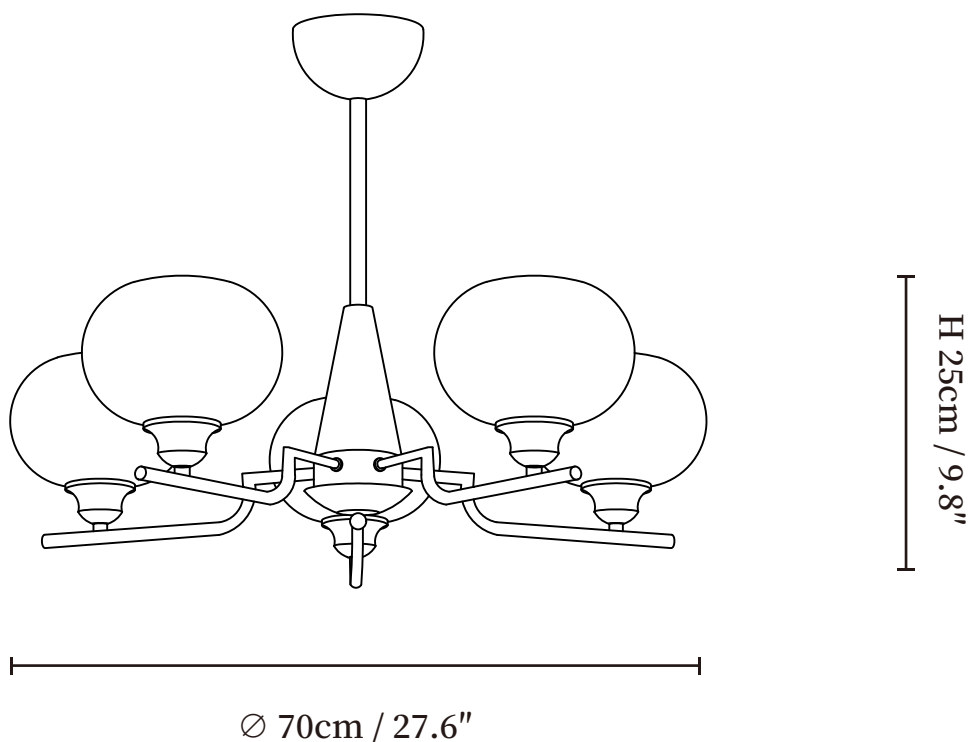

SPECIFICATION SHEET

SPECIFICATION DETAILS

*For custom options, consult factory for details

Fixture Dimensions	\varnothing 23.6" x H 9.8"
Light source	E26 or E27(bulb not included)
Wattage	MAX 40W incandescent bulb or LED equivalent.
Voltage	AC 110-240V
Mounting	Hardwired.
Dimming	Compatible with dimmable bulbs (bulb not included)
Control method	Compatible with common wall switches(not included)
Finishes	Gold, Walnut color.
Shade Details	White.
Material	Metal, Wood, Glass.
Rod Length	Suspension rod is 11.8", and can be spliced as needed.

SPECIFICATION SHEET

SPECIFICATION DETAILS

*For custom options, consult factory for details

Fixture Dimensions	∅ 27.6" x H 9.8"
Light source	E26 or E27(bulb not included)
Wattage	MAX 40W incandescent bulb or LED equivalent.
Voltage	AC 110-240V
Mounting	Hardwired.
Dimming	Compatible with dimmable bulbs (bulb not included)
Control method	Compatible with common wall switches(not included)
Finishes	Gold, Walnut color.
Shade Details	White.
Material	Metal, Wood, Glass.
Rod Length	Suspension rod is 11.8", and can be spliced as needed.

SPECIFICATION SHEET

SPECIFICATION DETAILS

*For custom options, consult factory for details

Fixture Dimensions	∅ 35.4" x H 9.8"
Light source	E26 or E27 (bulb not included)
Wattage	MAX 40W incandescent bulb or LED equivalent.
Voltage	AC 110-240V
Mounting	Hardwired.
Dimming	Compatible with dimmable bulbs (bulb not included)
Control method	Compatible with common wall switches (not included)
Finishes	Gold, Walnut color.
Shade Details	White.
Material	Metal, Wood, Glass.
Rod Length	Suspension rod is 11.8", and can be spliced as needed.