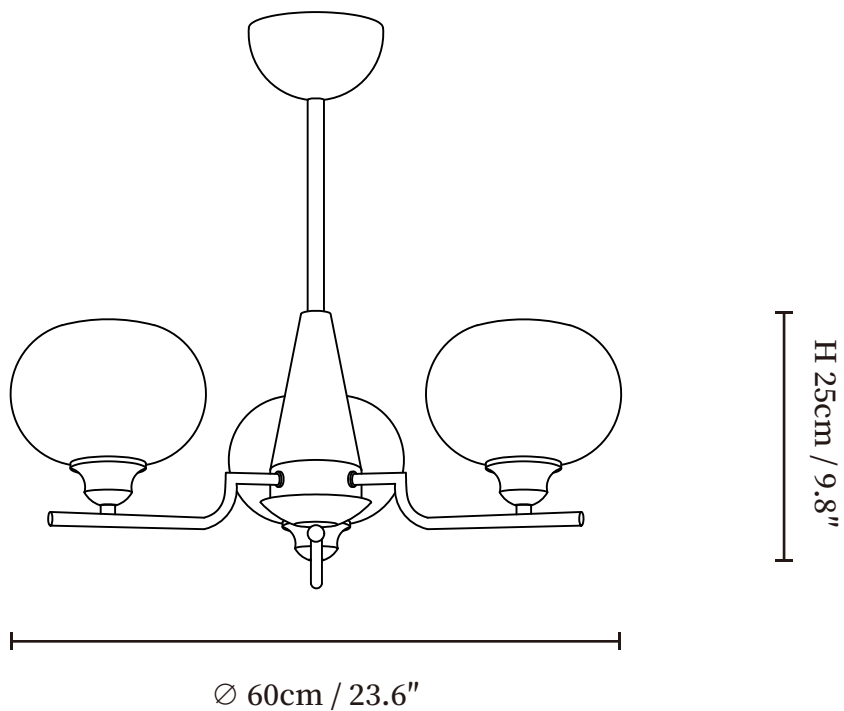

SPECIFICATION SHEET

SPECIFICATION DETAILS

*For custom options, consult factory for details

Fixture Dimensions	\varnothing 23.6" x H 9.8"
Light source	E26 or E27(bulb not included)
Wattage	MAX 40W incandescent bulb or LED equivalent.
Voltage	AC 110-240V
Mounting	Hardwired.
Dimming	Compatible with dimmable bulbs (bulb not included)
Control method	Compatible with common wall switches(not included)
Finishes	Gold, Walnut color.
Shade Details	White.
Material	Metal, Wood, Glass.
Rod Length	Suspension rod is 11.8", and can be spliced as needed.

SPECIFICATION SHEET

SPECIFICATION DETAILS

*For custom options, consult factory for details

Fixture Dimensions	∅ 27.6" x H 9.8"
Light source	E26 or E27(bulb not included)
Wattage	MAX 40W incandescent bulb or LED equivalent.
Voltage	AC 110-240V
Mounting	Hardwired.
Dimming	Compatible with dimmable bulbs (bulb not included)
Control method	Compatible with common wall switches(not included)
Finishes	Gold, Walnut color.
Shade Details	White.
Material	Metal, Wood, Glass.
Rod Length	Suspension rod is 11.8", and can be spliced as needed.

SPECIFICATION SHEET

SPECIFICATION DETAILS

*For custom options, consult factory for details

Fixture Dimensions	∅ 35.4" x H 9.8"
Light source	E26 or E27 (bulb not included)
Wattage	MAX 40W incandescent bulb or LED equivalent.
Voltage	AC 110-240V
Mounting	Hardwired.
Dimming	Compatible with dimmable bulbs (bulb not included)
Control method	Compatible with common wall switches (not included)
Finishes	Gold, Walnut color.
Shade Details	White.
Material	Metal, Wood, Glass.
Rod Length	Suspension rod is 11.8", and can be spliced as needed.