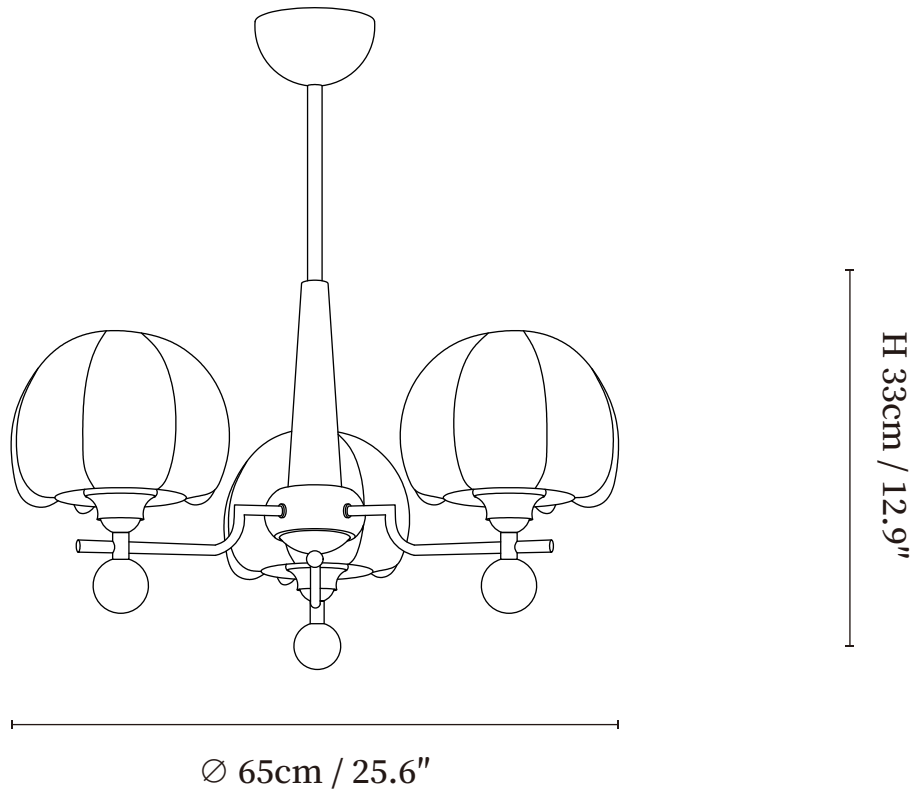

SPECIFICATION SHEET

SPECIFICATION DETAILS

*For custom options, consult factory for details

Fixture Dimensions	Ø 25.6" x H 12.9"
Light source	E26 or E27(bulb not included)
Wattage	MAX 40W incandescent bulb or LED equivalent.
Voltage	AC 110-240V
Mounting	Hardwired.
Dimming	Compatible with dimmable bulbs (bulb not included)
Control method	Compatible with common wall switches(not included)
Finishes	Gold, Walnut color.
Shade Details	White.
Material	Metal, Wood, Fabric.
Rod Length	Suspension rod is 11.8", and can be spliced as needed.

SPECIFICATION SHEET

SPECIFICATION DETAILS

*For custom options, consult factory for details

Fixture Dimensions	Ø 31.5" x H 12.9"
Light source	E26 or E27(bulb not included)
Wattage	MAX 40W incandescent bulb or LED equivalent.
Voltage	AC 110-240V
Mounting	Hardwired.
Dimming	Compatible with dimmable bulbs (bulb not included)
Control method	Compatible with common wall switches(not included)
Finishes	Gold, Walnut color.
Shade Details	White.
Material	Metal, Wood, Fabric.
Rod Length	Suspension rod is 11.8", and can be spliced as needed.

SPECIFICATION SHEET

SPECIFICATION DETAILS

*For custom options, consult factory for details

Fixture Dimensions	Ø 39.4" x H 12.9"
Light source	E26 or E27(bulb not included)
Wattage	MAX 40W incandescent bulb or LED equivalent.
Voltage	AC 110-240V
Mounting	Hardwired.
Dimming	Compatible with dimmable bulbs (bulb not included)
Control method	Compatible with common wall switches(not included)
Finishes	Gold, Walnut color.
Shade Details	White.
Material	Metal, Wood, Fabric.
Rod Length	Suspension rod is 11.8", and can be spliced as needed.