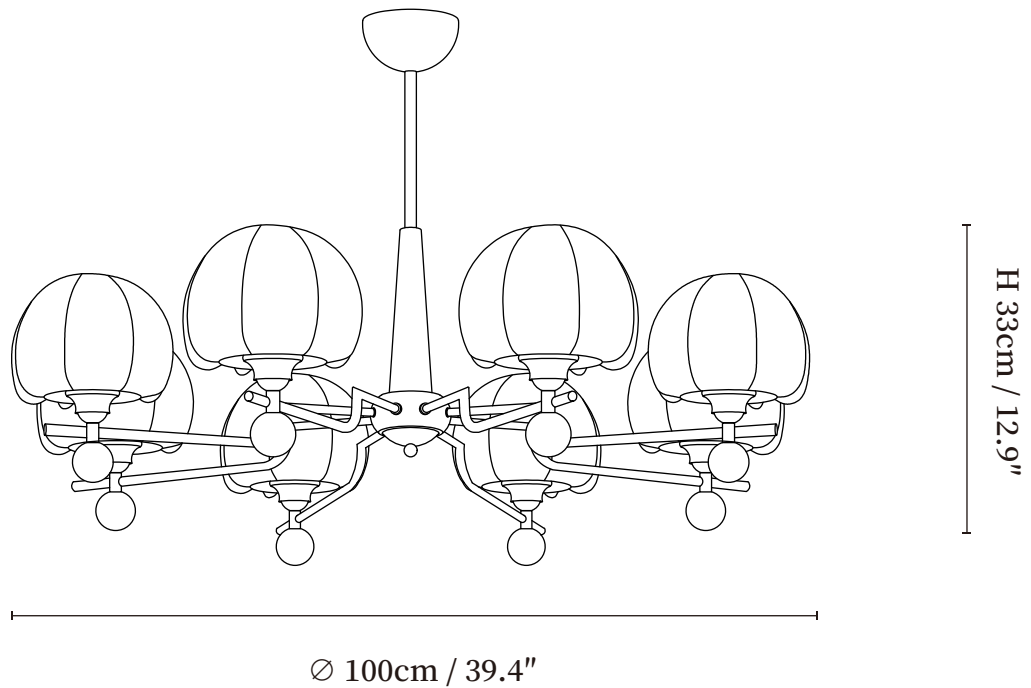

SPECIFICATION SHEET

SPECIFICATION DETAILS

*For custom options, consult factory for details

Fixture Dimensions	Ø 25.6" x H 12.9"
Light source	E26 or E27(bulb not included)
Wattage	MAX 40W incandescent bulb or LED equivalent.
Voltage	AC 110-240V
Mounting	Hardwired.
Dimming	Compatible with dimmable bulbs (bulb not included)
Control method	Compatible with common wall switches(not included)
Finishes	Gold, Walnut color.
Shade Details	White.
Material	Metal, Wood, Fabric.
Rod Length	Suspension rod is 11.8", and can be spliced as needed.

SPECIFICATION SHEET

SPECIFICATION DETAILS

*For custom options, consult factory for details

Fixture Dimensions	Ø 31.5" x H 12.9"
Light source	E26 or E27(bulb not included)
Wattage	MAX 40W incandescent bulb or LED equivalent.
Voltage	AC 110-240V
Mounting	Hardwired.
Dimming	Compatible with dimmable bulbs (bulb not included)
Control method	Compatible with common wall switches(not included)
Finishes	Gold, Walnut color.
Shade Details	White.
Material	Metal, Wood, Fabric.
Rod Length	Suspension rod is 11.8", and can be spliced as needed.

SPECIFICATION SHEET

SPECIFICATION DETAILS

*For custom options, consult factory for details

Fixture Dimensions	Ø 39.4" x H 12.9"
Light source	E26 or E27(bulb not included)
Wattage	MAX 40W incandescent bulb or LED equivalent.
Voltage	AC 110-240V
Mounting	Hardwired.
Dimming	Compatible with dimmable bulbs (bulb not included)
Control method	Compatible with common wall switches(not included)
Finishes	Gold, Walnut color.
Shade Details	White.
Material	Metal, Wood, Fabric.
Rod Length	Suspension rod is 11.8", and can be spliced as needed.