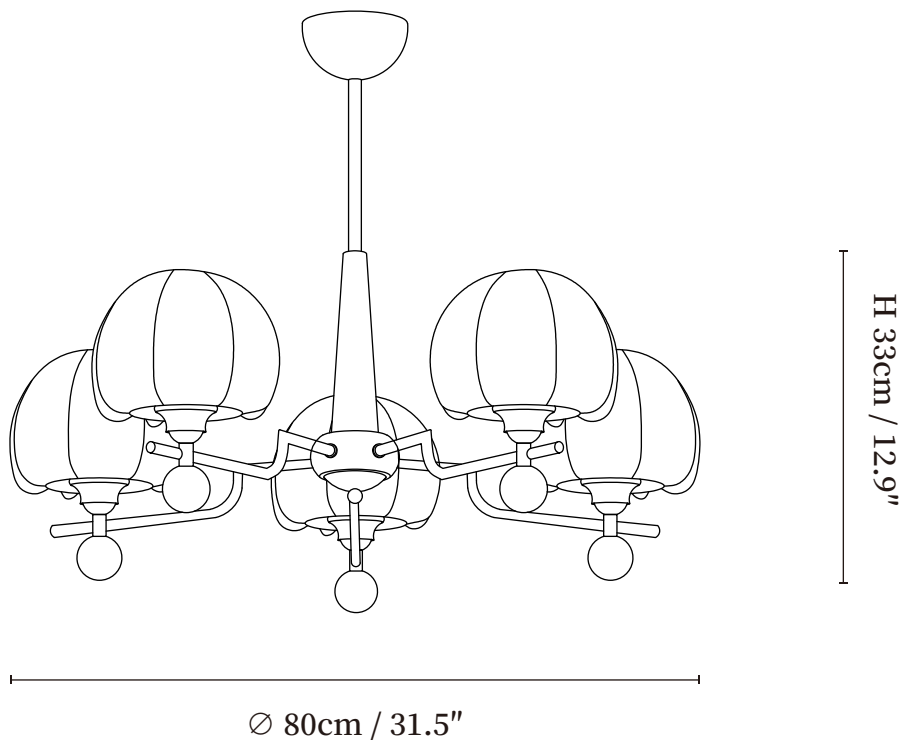

SPECIFICATION SHEET

SPECIFICATION DETAILS

*For custom options, consult factory for details

Fixture Dimensions	Ø 25.6" x H 12.9"
Light source	E26 or E27(bulb not included)
Wattage	MAX 40W incandescent bulb or LED equivalent.
Voltage	AC 110-240V
Mounting	Hardwired.
Dimming	Compatible with dimmable bulbs (bulb not included)
Control method	Compatible with common wall switches(not included)
Finishes	Gold, Walnut color.
Shade Details	White.
Material	Metal, Wood, Fabric.
Rod Length	Suspension rod is 11.8", and can be spliced as needed.

SPECIFICATION SHEET

SPECIFICATION DETAILS

*For custom options, consult factory for details

Fixture Dimensions	Ø 31.5" x H 12.9"
Light source	E26 or E27(bulb not included)
Wattage	MAX 40W incandescent bulb or LED equivalent.
Voltage	AC 110-240V
Mounting	Hardwired.
Dimming	Compatible with dimmable bulbs (bulb not included)
Control method	Compatible with common wall switches(not included)
Finishes	Gold, Walnut color.
Shade Details	White.
Material	Metal, Wood, Fabric.
Rod Length	Suspension rod is 11.8", and can be spliced as needed.

SPECIFICATION SHEET

SPECIFICATION DETAILS

*For custom options, consult factory for details

Fixture Dimensions	Ø 39.4" x H 12.9"
Light source	E26 or E27(bulb not included)
Wattage	MAX 40W incandescent bulb or LED equivalent.
Voltage	AC 110-240V
Mounting	Hardwired.
Dimming	Compatible with dimmable bulbs (bulb not included)
Control method	Compatible with common wall switches(not included)
Finishes	Gold, Walnut color.
Shade Details	White.
Material	Metal, Wood, Fabric.
Rod Length	Suspension rod is 11.8", and can be spliced as needed.