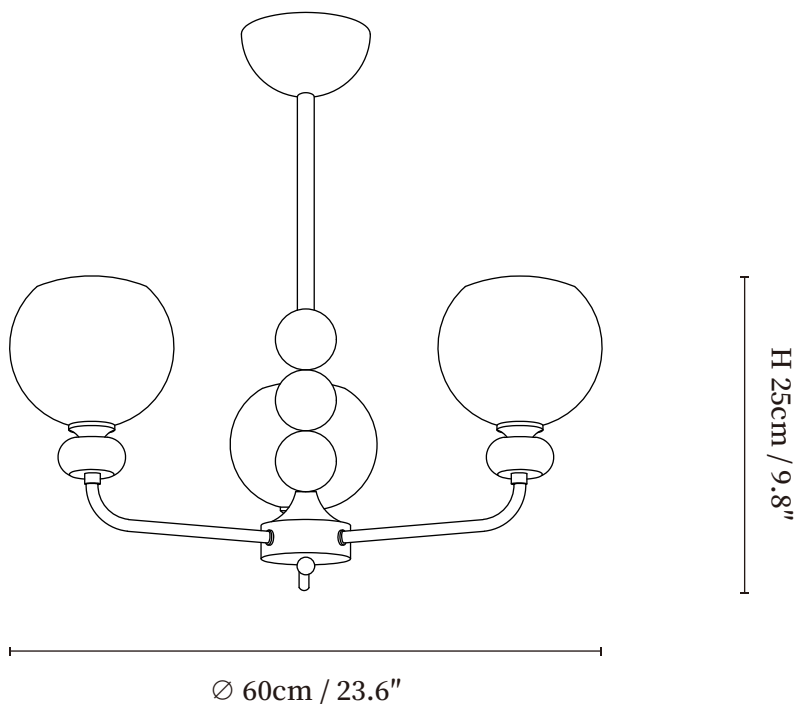

SPECIFICATION SHEET

SPECIFICATION DETAILS

*For custom options, consult factory for details

Fixture Dimensions	Ø 23.6" x H 9.8"
Light source	G9(bulb not included)
Wattage	~5W
Voltage	AC 110-240V
Mounting	Hardwired.
Dimming	Compatible with dimmable bulbs (bulb not included)
Control method	Compatible with common wall switches(not included)
Finishes	Nickel, Walnut color.
Shade Details	White.
Material	Metal, Wood, Glass.
Rod Length	Suspension rod is 11.8", and can be spliced as needed.

SPECIFICATION SHEET

SPECIFICATION DETAILS

*For custom options, consult factory for details

Fixture Dimensions	Ø 27.6" x H 9.8"
Light source	G9(bulb not included)
Wattage	~5W
Voltage	AC 110-240V
Mounting	Hardwired.
Dimming	Compatible with dimmable bulbs (bulb not included)
Control method	Compatible with common wall switches(not included)
Finishes	Nickel, Walnut color.
Shade Details	White.
Material	Metal, Wood, Glass.
Rod Length	Suspension rod is 11.8", and can be spliced as needed.

SPECIFICATION SHEET

SPECIFICATION DETAILS

*For custom options, consult factory for details

Fixture Dimensions	Ø 35.4" x H 9.8"
Light source	G9(bulb not included)
Wattage	~5W
Voltage	AC 110-240V
Mounting	Hardwired.
Dimming	Compatible with dimmable bulbs (bulb not included)
Control method	Compatible with common wall switches(not included)
Finishes	Nickel, Walnut color.
Shade Details	White.
Material	Metal, Wood, Glass.
Rod Length	Suspension rod is 11.8", and can be spliced as needed.