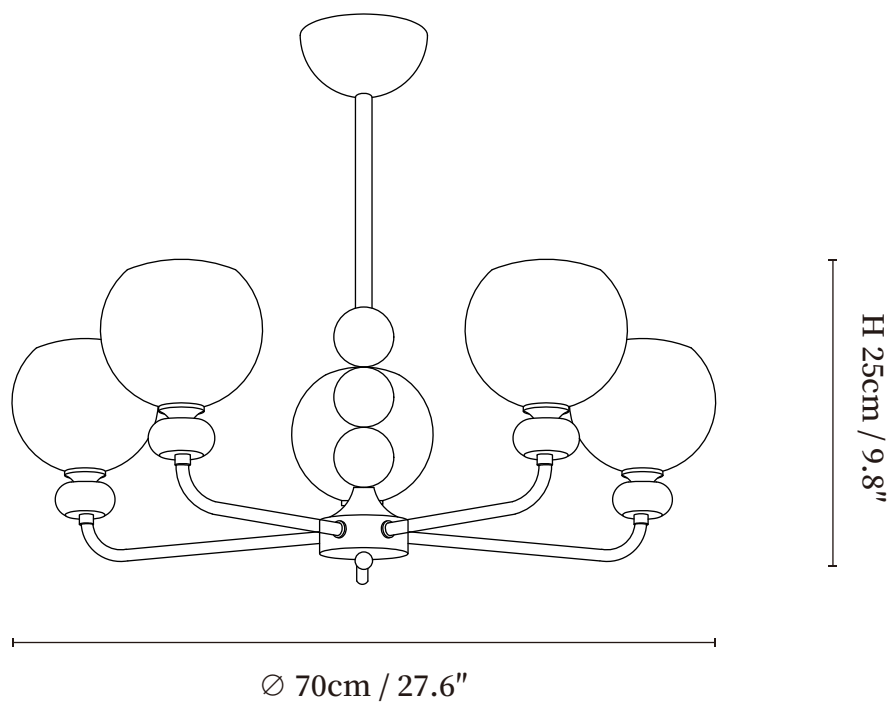

SPECIFICATION SHEET

SPECIFICATION DETAILS

*For custom options, consult factory for details

Fixture Dimensions	Ø 23.6" x H 9.8"
Light source	G9(bulb not included)
Wattage	~5W
Voltage	AC 110-240V
Mounting	Hardwired.
Dimming	Compatible with dimmable bulbs (bulb not included)
Control method	Compatible with common wall switches(not included)
Finishes	Nickel, Walnut color.
Shade Details	White.
Material	Metal, Wood, Glass.
Rod Length	Suspension rod is 11.8", and can be spliced as needed.

SPECIFICATION SHEET

SPECIFICATION DETAILS

*For custom options, consult factory for details

Fixture Dimensions	Ø 27.6" x H 9.8"
Light source	G9(bulb not included)
Wattage	~5W
Voltage	AC 110-240V
Mounting	Hardwired.
Dimming	Compatible with dimmable bulbs (bulb not included)
Control method	Compatible with common wall switches(not included)
Finishes	Nickel, Walnut color.
Shade Details	White.
Material	Metal, Wood, Glass.
Rod Length	Suspension rod is 11.8", and can be spliced as needed.

SPECIFICATION SHEET

SPECIFICATION DETAILS

*For custom options, consult factory for details

Fixture Dimensions	Ø 35.4" x H 9.8"
Light source	G9(bulb not included)
Wattage	~5W
Voltage	AC 110-240V
Mounting	Hardwired.
Dimming	Compatible with dimmable bulbs (bulb not included)
Control method	Compatible with common wall switches(not included)
Finishes	Nickel, Walnut color.
Shade Details	White.
Material	Metal, Wood, Glass.
Rod Length	Suspension rod is 11.8", and can be spliced as needed.