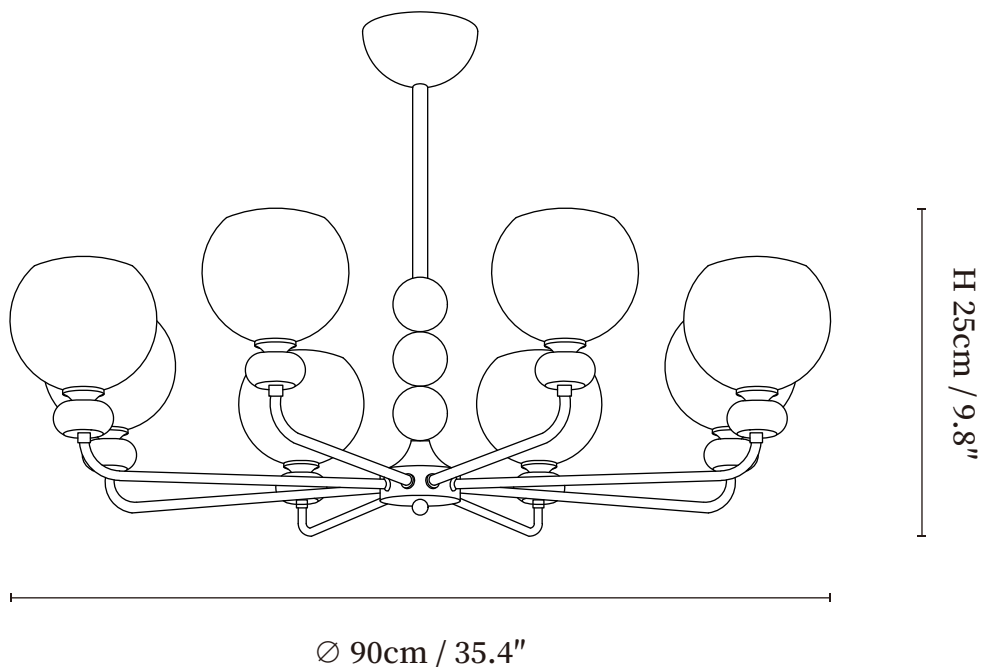

SPECIFICATION SHEET

SPECIFICATION DETAILS

*For custom options, consult factory for details

Fixture Dimensions	Ø 23.6" x H 9.8"
Light source	G9(bulb not included)
Wattage	~5W
Voltage	AC 110-240V
Mounting	Hardwired.
Dimming	Compatible with dimmable bulbs (bulb not included)
Control method	Compatible with common wall switches(not included)
Finishes	Nickel, Walnut color.
Shade Details	White.
Material	Metal, Wood, Glass.
Rod Length	Suspension rod is 11.8", and can be spliced as needed.

SPECIFICATION SHEET

SPECIFICATION DETAILS

*For custom options, consult factory for details

Fixture Dimensions	Ø 27.6" x H 9.8"
Light source	G9(bulb not included)
Wattage	~5W
Voltage	AC 110-240V
Mounting	Hardwired.
Dimming	Compatible with dimmable bulbs (bulb not included)
Control method	Compatible with common wall switches(not included)
Finishes	Nickel, Walnut color.
Shade Details	White.
Material	Metal, Wood, Glass.
Rod Length	Suspension rod is 11.8", and can be spliced as needed.

SPECIFICATION SHEET

SPECIFICATION DETAILS

*For custom options, consult factory for details

Fixture Dimensions	Ø 35.4" x H 9.8"
Light source	G9(bulb not included)
Wattage	~5W
Voltage	AC 110-240V
Mounting	Hardwired.
Dimming	Compatible with dimmable bulbs (bulb not included)
Control method	Compatible with common wall switches(not included)
Finishes	Nickel, Walnut color.
Shade Details	White.
Material	Metal, Wood, Glass.
Rod Length	Suspension rod is 11.8", and can be spliced as needed.