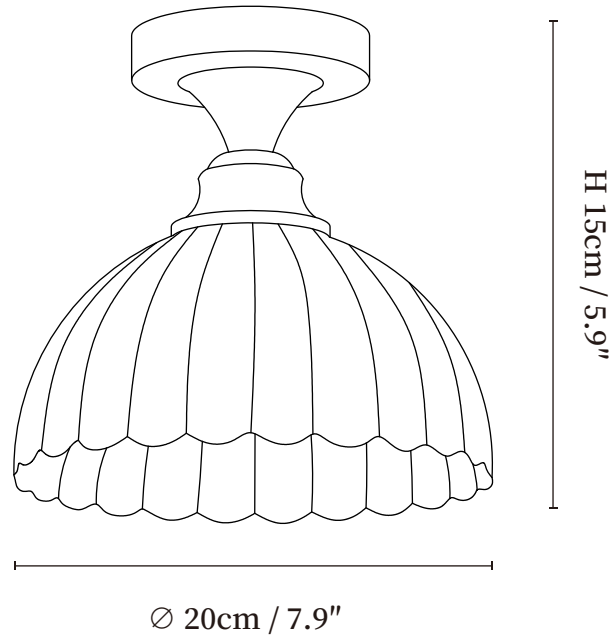

SPECIFICATION SHEET

SPECIFICATION DETAILS

*For custom options, consult factory for details

Fixture Dimensions	Ø 9.1" x H 7.9"
Light source	E26 or E27 (bulb not included)
Wattage	MAX 40W incandescent bulb or LED equivalent.
Voltage	AC 110-240V
Mounting	Hardwired.
Dimming	Please purchase dimmable light bulbs separately.
Control method	Compatible with common wall switches(not included)
Finishes	Antique Brushed Red Bronze.
Shade Details	White.
Material	Metal, Glass.

SPECIFICATION SHEET

SPECIFICATION DETAILS

*For custom options, consult factory for details

Fixture Dimensions	Ø 7.9" x H 5.9"
Light source	E26 or E27 (bulb not included)
Wattage	MAX 40W incandescent bulb or LED equivalent.
Voltage	AC 110-240V
Mounting	Hardwired.
Dimming	Please purchase dimmable light bulbs separately.
Control method	Compatible with common wall switches(not included)
Finishes	Antique Brushed Red Bronze.
Shade Details	White.
Material	Metal, Glass.

SPECIFICATION SHEET

SPECIFICATION DETAILS

*For custom options, consult factory for details

Fixture Dimensions	Ø 7.1" x H 5.9"
Light source	E26 or E27 (bulb not included)
Wattage	MAX 40W incandescent bulb or LED equivalent.
Voltage	AC 110-240V
Mounting	Hardwired.
Dimming	Please purchase dimmable light bulbs separately.
Control method	Compatible with common wall switches (not included)
Finishes	Antique Brushed Red Bronze.
Shade Details	White.
Material	Metal, Glass.

SPECIFICATION SHEET

SPECIFICATION DETAILS

*For custom options, consult factory for details

Fixture Dimensions	Ø 5.9" x H 5.9"
Light source	E26 or E27 (bulb not included)
Wattage	MAX 40W incandescent bulb or LED equivalent.
Voltage	AC 110-240V
Mounting	Hardwired.
Dimming	Please purchase dimmable light bulbs separately.
Control method	Compatible with common wall switches (not included)
Finishes	Antique Brushed Red Bronze.
Shade Details	White.
Material	Metal, Glass.