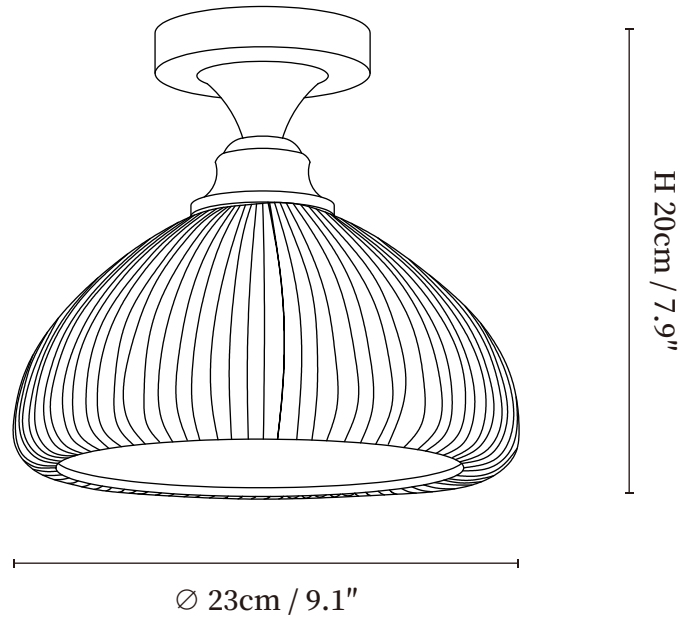

SPECIFICATION SHEET

SPECIFICATION DETAILS

*For custom options, consult factory for details

Fixture Dimensions	Ø 9.1" x H 7.9"
Light source	E26 or E27 (bulb not included)
Wattage	MAX 40W incandescent bulb or LED equivalent.
Voltage	AC 110-240V
Mounting	Hardwired.
Dimming	Please purchase dimmable light bulbs separately.
Control method	Compatible with common wall switches(not included)
Finishes	Antique Brushed Red Bronze.
Shade Details	White.
Material	Metal, Glass.

SPECIFICATION SHEET

SPECIFICATION DETAILS

*For custom options, consult factory for details

Fixture Dimensions	Ø 7.9" x H 5.9"
Light source	E26 or E27 (bulb not included)
Wattage	MAX 40W incandescent bulb or LED equivalent.
Voltage	AC 110-240V
Mounting	Hardwired.
Dimming	Please purchase dimmable light bulbs separately.
Control method	Compatible with common wall switches(not included)
Finishes	Antique Brushed Red Bronze.
Shade Details	White.
Material	Metal, Glass.

SPECIFICATION SHEET

SPECIFICATION DETAILS

*For custom options, consult factory for details

Fixture Dimensions	Ø 7.1" x H 5.9"
Light source	E26 or E27 (bulb not included)
Wattage	MAX 40W incandescent bulb or LED equivalent.
Voltage	AC 110-240V
Mounting	Hardwired.
Dimming	Please purchase dimmable light bulbs separately.
Control method	Compatible with common wall switches (not included)
Finishes	Antique Brushed Red Bronze.
Shade Details	White.
Material	Metal, Glass.

SPECIFICATION SHEET

SPECIFICATION DETAILS

*For custom options, consult factory for details

Fixture Dimensions	Ø 5.9" x H 5.9"
Light source	E26 or E27 (bulb not included)
Wattage	MAX 40W incandescent bulb or LED equivalent.
Voltage	AC 110-240V
Mounting	Hardwired.
Dimming	Please purchase dimmable light bulbs separately.
Control method	Compatible with common wall switches (not included)
Finishes	Antique Brushed Red Bronze.
Shade Details	White.
Material	Metal, Glass.