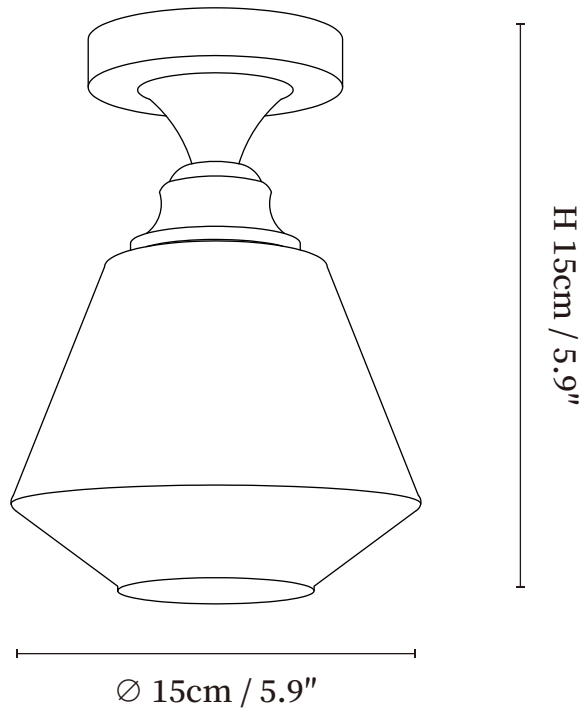

SPECIFICATION SHEET

SPECIFICATION DETAILS

*For custom options, consult factory for details

Fixture Dimensions	Ø 5.9" x H 5.9"
Light source	E26 or E27 (bulb not included)
Wattage	MAX 40W incandescent bulb or LED equivalent.
Voltage	AC 110-240V
Mounting	Hardwired.
Dimming	Please purchase dimmable light bulbs separately.
Control method	Compatible with common wall switches(not included)
Finishes	Antique Brushed Red Bronze.
Shade Details	White.
Material	Metal, Glass.