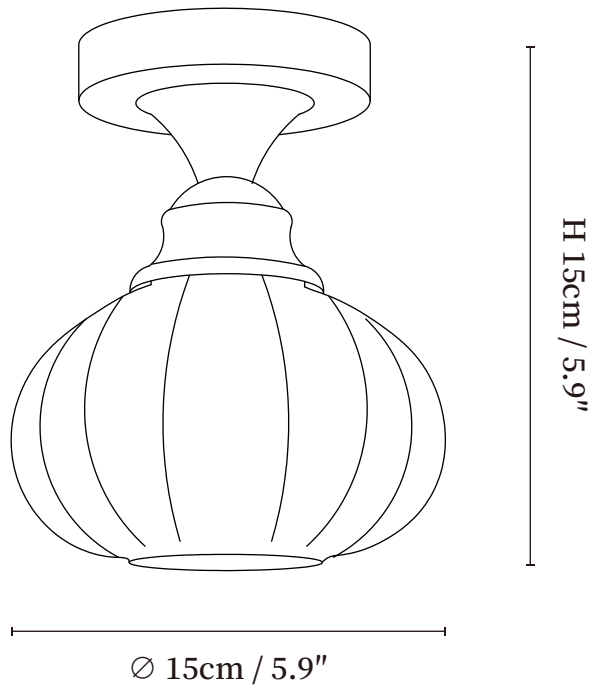

SPECIFICATION SHEET

SPECIFICATION DETAILS

*For custom options, consult factory for details

Fixture Dimensions	Ø 5.9" x H 5.9"
Light source	E26 or E27 (bulb not included)
Wattage	MAX 40W incandescent bulb or LED equivalent.
Voltage	AC 110-240V
Mounting	Hardwired.
Dimming	Please purchase dimmable light bulbs separately.
Control method	Compatible with common wall switches (not included)
Finishes	Antique Brushed Red Bronze.
Shade Details	White.
Material	Metal, Glass.