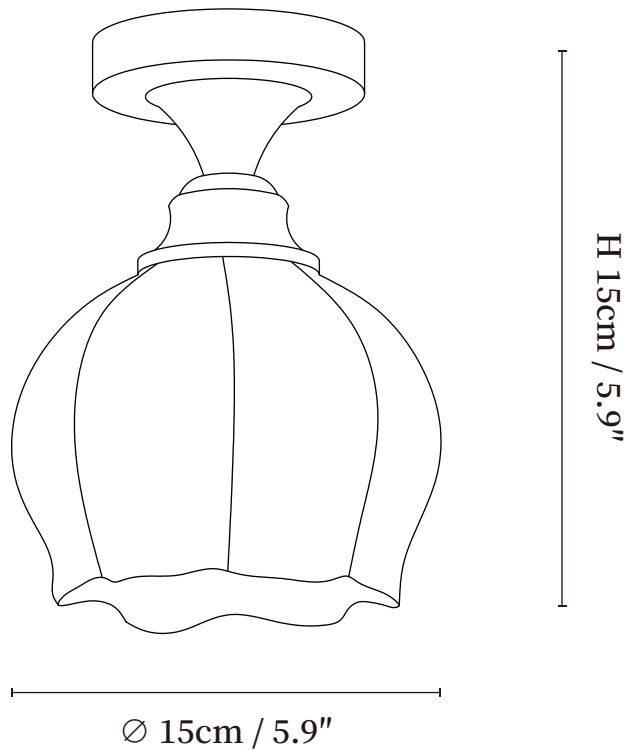

SPECIFICATION SHEET

SPECIFICATION DETAILS

*For custom options, consult factory for details

Fixture Dimensions	Ø 5.9" x H 5.9"
Light source	E26 or E27 (bulb not included)
Wattage	MAX 40W incandescent bulb or LED equivalent.
Voltage	AC 110-240V
Mounting	Hardwired.
Dimming	Please purchase dimmable light bulbs separately.
Control method	Compatible with common wall switches(not included)
Finishes	Antique Brushed Red Bronze.
Shade Details	White.
Material	Metal, Glass.