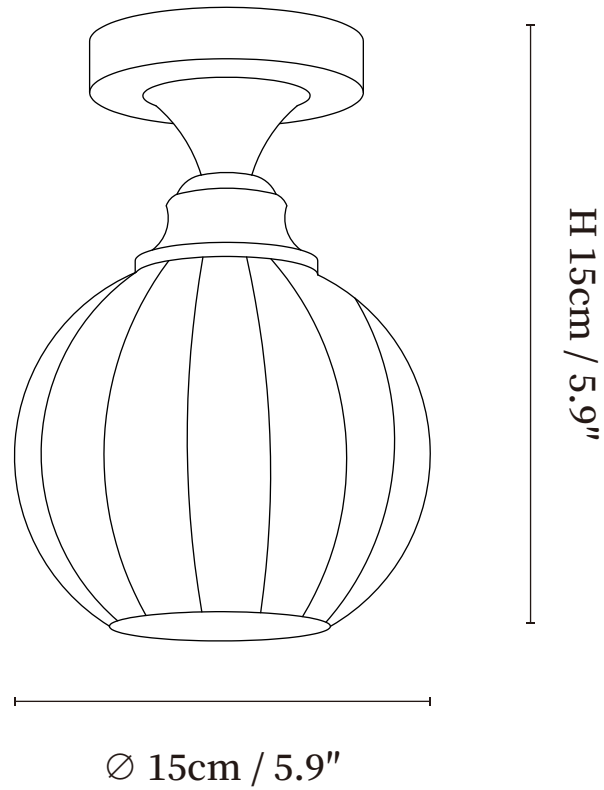

SPECIFICATION SHEET

SPECIFICATION DETAILS

*For custom options, consult factory for details

Fixture Dimensions	Ø 9.1" x H 7.9"
Light source	E26 or E27 (bulb not included)
Wattage	MAX 40W incandescent bulb or LED equivalent.
Voltage	AC 110-240V
Mounting	Hardwired.
Dimming	Please purchase dimmable light bulbs separately.
Control method	Compatible with common wall switches(not included)
Finishes	Antique Brushed Red Bronze.
Shade Details	White.
Material	Metal, Glass.

SPECIFICATION SHEET

SPECIFICATION DETAILS

*For custom options, consult factory for details

Fixture Dimensions	Ø 7.9" x H 5.9"
Light source	E26 or E27 (bulb not included)
Wattage	MAX 40W incandescent bulb or LED equivalent.
Voltage	AC 110-240V
Mounting	Hardwired.
Dimming	Please purchase dimmable light bulbs separately.
Control method	Compatible with common wall switches(not included)
Finishes	Antique Brushed Red Bronze.
Shade Details	White.
Material	Metal, Glass.

SPECIFICATION SHEET

SPECIFICATION DETAILS

*For custom options, consult factory for details

Fixture Dimensions	Ø 7.1" x H 5.9"
Light source	E26 or E27 (bulb not included)
Wattage	MAX 40W incandescent bulb or LED equivalent.
Voltage	AC 110-240V
Mounting	Hardwired.
Dimming	Please purchase dimmable light bulbs separately.
Control method	Compatible with common wall switches (not included)
Finishes	Antique Brushed Red Bronze.
Shade Details	White.
Material	Metal, Glass.

SPECIFICATION SHEET

SPECIFICATION DETAILS

*For custom options, consult factory for details

Fixture Dimensions	\varnothing 5.9" x H 5.9"
Light source	E26 or E27 (bulb not included)
Wattage	MAX 40W incandescent bulb or LED equivalent.
Voltage	AC 110-240V
Mounting	Hardwired.
Dimming	Please purchase dimmable light bulbs separately.
Control method	Compatible with common wall switches(not included)
Finishes	Antique Brushed Red Bronze.
Shade Details	White.
Material	Metal, Glass.