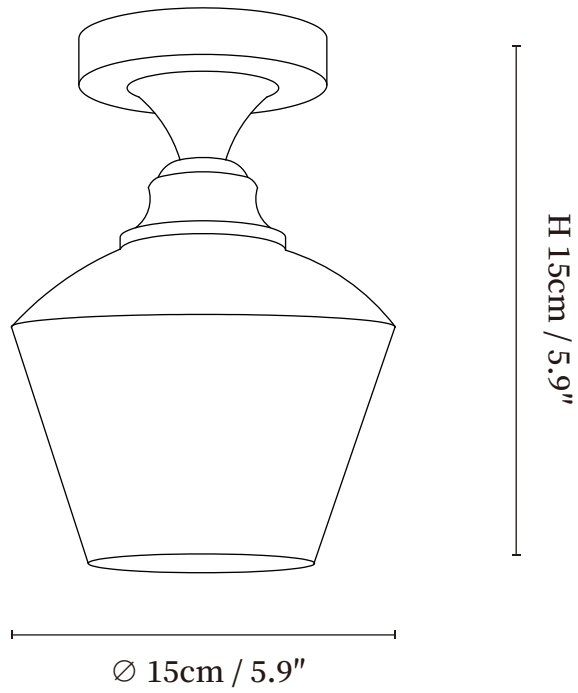

SPECIFICATION SHEET

SPECIFICATION DETAILS

*For custom options, consult factory for details

Fixture Dimensions	Ø 7.1" x H 5.9"
Light source	E26 or E27 (bulb not included)
Wattage	MAX 40W incandescent bulb or LED equivalent.
Voltage	AC 110-240V
Mounting	Hardwired.
Dimming	Please purchase dimmable light bulbs separately.
Control method	Compatible with common wall switches (not included)
Finishes	Antique Brushed Red Bronze.
Shade Details	White.
Material	Metal, Glass.

SPECIFICATION SHEET

SPECIFICATION DETAILS

*For custom options, consult factory for details

Fixture Dimensions	Ø 5.9" x H 5.9"
Light source	E26 or E27 (bulb not included)
Wattage	MAX 40W incandescent bulb or LED equivalent.
Voltage	AC 110-240V
Mounting	Hardwired.
Dimming	Please purchase dimmable light bulbs separately.
Control method	Compatible with common wall switches (not included)
Finishes	Antique Brushed Red Bronze.
Shade Details	White.
Material	Metal, Glass.

SPECIFICATION SHEET

SPECIFICATION DETAILS

*For custom options, consult factory for details

Fixture Dimensions	Ø 5.9" x H 5.9"
Light source	E26 or E27 (bulb not included)
Wattage	MAX 40W incandescent bulb or LED equivalent.
Voltage	AC 110-240V
Mounting	Hardwired.
Dimming	Please purchase dimmable light bulbs separately.
Control method	Compatible with common wall switches(not included)
Finishes	Antique Brushed Red Bronze.
Shade Details	White.
Material	Metal, Glass.