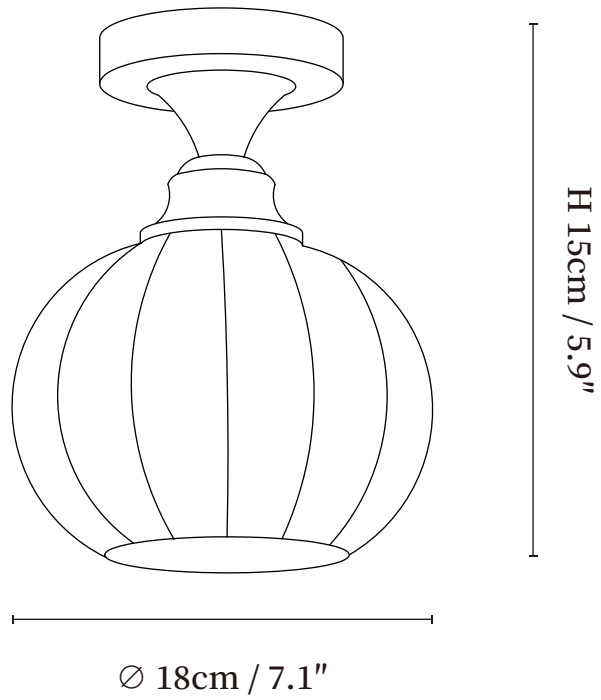

SPECIFICATION SHEET

SPECIFICATION DETAILS

*For custom options, consult factory for details

Fixture Dimensions	Ø 9.1" x H 7.9"
Light source	E26 or E27 (bulb not included)
Wattage	MAX 40W incandescent bulb or LED equivalent.
Voltage	AC 110-240V
Mounting	Hardwired.
Dimming	Please purchase dimmable light bulbs separately.
Control method	Compatible with common wall switches(not included)
Finishes	Antique Brushed Red Bronze.
Shade Details	White.
Material	Metal, Glass.

SPECIFICATION SHEET

SPECIFICATION DETAILS

*For custom options, consult factory for details

Fixture Dimensions	Ø 7.9" x H 5.9"
Light source	E26 or E27 (bulb not included)
Wattage	MAX 40W incandescent bulb or LED equivalent.
Voltage	AC 110-240V
Mounting	Hardwired.
Dimming	Please purchase dimmable light bulbs separately.
Control method	Compatible with common wall switches(not included)
Finishes	Antique Brushed Red Bronze.
Shade Details	White.
Material	Metal, Glass.

SPECIFICATION SHEET

SPECIFICATION DETAILS

*For custom options, consult factory for details

Fixture Dimensions	Ø 7.1" x H 5.9"
Light source	E26 or E27 (bulb not included)
Wattage	MAX 40W incandescent bulb or LED equivalent.
Voltage	AC 110-240V
Mounting	Hardwired.
Dimming	Please purchase dimmable light bulbs separately.
Control method	Compatible with common wall switches (not included)
Finishes	Antique Brushed Red Bronze.
Shade Details	White.
Material	Metal, Glass.

SPECIFICATION SHEET

SPECIFICATION DETAILS

*For custom options, consult factory for details

Fixture Dimensions	\varnothing 5.9" x H 5.9"
Light source	E26 or E27 (bulb not included)
Wattage	MAX 40W incandescent bulb or LED equivalent.
Voltage	AC 110-240V
Mounting	Hardwired.
Dimming	Please purchase dimmable light bulbs separately.
Control method	Compatible with common wall switches(not included)
Finishes	Antique Brushed Red Bronze.
Shade Details	White.
Material	Metal, Glass.