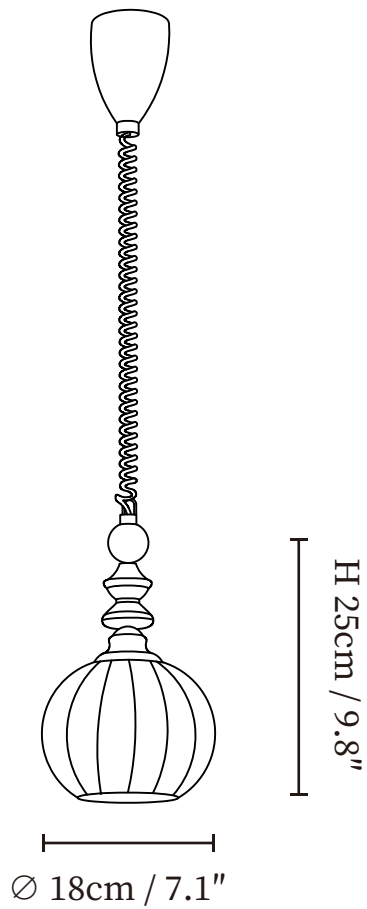

## SPECIFICATION DETAILS

\*For custom options, consult factory for details

Fixture Dimensions	∅ 7.9" x H 9.8"
Light source	E26 or E27 (bulb not included)
Wattage	MAX 40W incandescent bulb or LED equivalent.
Voltage	AC 110-240V
Mounting	Hardwired.
Dimming	Compatible with dimmable bulbs (bulb not included)
Control method	Compatible with common wall switches (not included)
Finishes	Dark walnut, Black
Shade Details	Orange, White
Material	Glass, Wood, Metal
Wire Length	The retractable elastic cable is standard 59" (150cm) long and is adjustable in length.

## SPECIFICATION DETAILS

\*For custom options, consult factory for details

Fixture Dimensions	∅ 11.8" x H 9.8"
Light source	E26 or E27 (bulb not included)
Wattage	MAX 40W incandescent bulb or LED equivalent.
Voltage	AC 110-240V
Mounting	Hardwired.
Dimming	Compatible with dimmable bulbs (bulb not included)
Control method	Compatible with common wall switches (not included)
Finishes	Dark walnut, Black
Shade Details	Orange, White
Material	Glass, Wood, Metal
Wire Length	The retractable elastic cable is standard 59" (150cm) long and is adjustable in length.

## SPECIFICATION DETAILS

\*For custom options, consult factory for details

Fixture Dimensions	Ø 7.1" x H 9.8"
Light source	E26 or E27 (bulb not included)
Wattage	MAX 40W incandescent bulb or LED equivalent.
Voltage	AC 110-240V
Mounting	Hardwired.
Dimming	Compatible with dimmable bulbs (bulb not included)
Control method	Compatible with common wall switches(not included)
Finishes	Dark walnut, Black
Shade Details	Orange, White
Material	Glass, Wood, Metal
Wire Length	The retractable elastic cable is standard 59" (150cm) long and is adjustable in length.