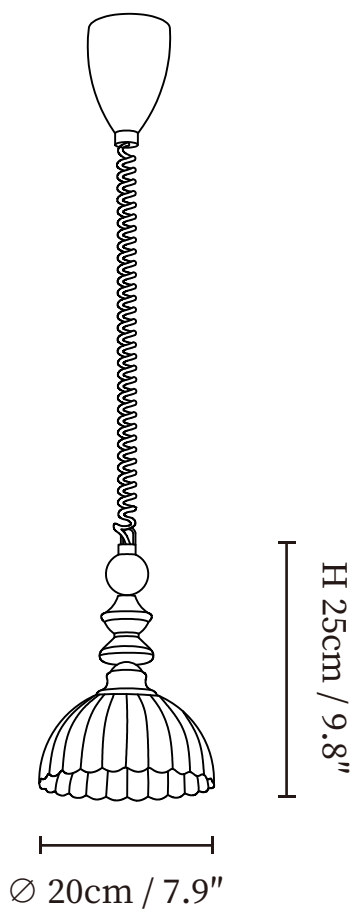

## SPECIFICATION DETAILS

\*For custom options, consult factory for details

Fixture Dimensions	∅ 7.9" x H 9.8"
Light source	E26 or E27 (bulb not included)
Wattage	MAX 40W incandescent bulb or LED equivalent.
Voltage	AC 110-240V
Mounting	Hardwired.
Dimming	Compatible with dimmable bulbs (bulb not included)
Control method	Compatible with common wall switches (not included)
Finishes	Dark walnut, Black
Shade Details	Orange, White
Material	Glass, Wood, Metal
Wire Length	The retractable elastic cable is standard 59" (150cm) long and is adjustable in length.

## SPECIFICATION DETAILS

\*For custom options, consult factory for details

Fixture Dimensions	∅ 11.8" x H 9.8"
Light source	E26 or E27 (bulb not included)
Wattage	MAX 40W incandescent bulb or LED equivalent.
Voltage	AC 110-240V
Mounting	Hardwired.
Dimming	Compatible with dimmable bulbs (bulb not included)
Control method	Compatible with common wall switches (not included)
Finishes	Dark walnut, Black
Shade Details	Orange, White
Material	Glass, Wood, Metal
Wire Length	The retractable elastic cable is standard 59" (150cm) long and is adjustable in length.

## SPECIFICATION DETAILS

\*For custom options, consult factory for details

Fixture Dimensions	Ø 7.1" x H 9.8"
Light source	E26 or E27 (bulb not included)
Wattage	MAX 40W incandescent bulb or LED equivalent.
Voltage	AC 110-240V
Mounting	Hardwired.
Dimming	Compatible with dimmable bulbs (bulb not included)
Control method	Compatible with common wall switches(not included)
Finishes	Dark walnut, Black
Shade Details	Orange, White
Material	Glass, Wood, Metal
Wire Length	The retractable elastic cable is standard 59" (150cm) long and is adjustable in length.