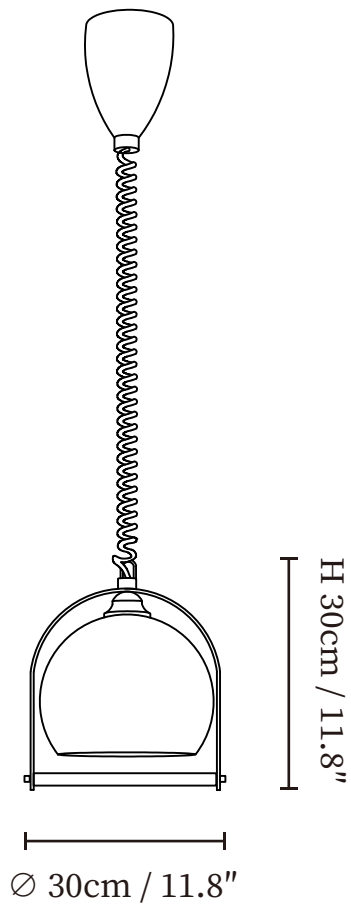

SPECIFICATION SHEET

SPECIFICATION DETAILS

*For custom options, consult factory for details

Fixture Dimensions	Ø 11.8" x H 11.8"
Light source	E26 or E27 (bulb not included)
Wattage	MAX 40W incandescent bulb or LED equivalent.
Voltage	AC 110-240V
Mounting	Hardwired.
Dimming	Compatible with dimmable bulbs (bulb not included)
Control method	Compatible with common wall switches (not included)
Finishes	Dark walnut, Black
Shade Details	Orange, White
Material	Glass, Wood, Metal
Wire Length	The retractable elastic cable is standard 59" (150cm) long and is adjustable in length.