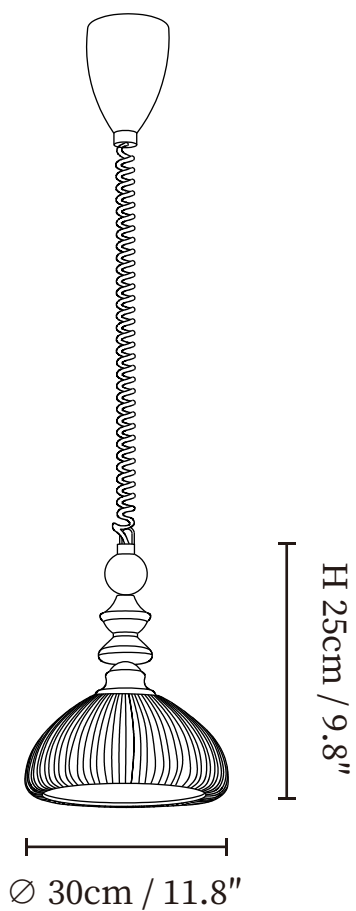

## SPECIFICATION DETAILS

\*For custom options, consult factory for details

Fixture Dimensions	∅ 7.9" x H 9.8"
Light source	E26 or E27 (bulb not included)
Wattage	MAX 40W incandescent bulb or LED equivalent.
Voltage	AC 110-240V
Mounting	Hardwired.
Dimming	Compatible with dimmable bulbs (bulb not included)
Control method	Compatible with common wall switches (not included)
Finishes	Dark walnut, Black
Shade Details	Orange, White
Material	Glass, Wood, Metal
Wire Length	The retractable elastic cable is standard 59" (150cm) long and is adjustable in length.

## SPECIFICATION DETAILS

\*For custom options, consult factory for details

Fixture Dimensions	∅ 11.8" x H 9.8"
Light source	E26 or E27 (bulb not included)
Wattage	MAX 40W incandescent bulb or LED equivalent.
Voltage	AC 110-240V
Mounting	Hardwired.
Dimming	Compatible with dimmable bulbs (bulb not included)
Control method	Compatible with common wall switches (not included)
Finishes	Dark walnut, Black
Shade Details	Orange, White
Material	Glass, Wood, Metal
Wire Length	The retractable elastic cable is standard 59" (150cm) long and is adjustable in length.

## SPECIFICATION DETAILS

\*For custom options, consult factory for details

Fixture Dimensions	Ø 7.1" x H 9.8"
Light source	E26 or E27 (bulb not included)
Wattage	MAX 40W incandescent bulb or LED equivalent.
Voltage	AC 110-240V
Mounting	Hardwired.
Dimming	Compatible with dimmable bulbs (bulb not included)
Control method	Compatible with common wall switches(not included)
Finishes	Dark walnut, Black
Shade Details	Orange, White
Material	Glass, Wood, Metal
Wire Length	The retractable elastic cable is standard 59" (150cm) long and is adjustable in length.