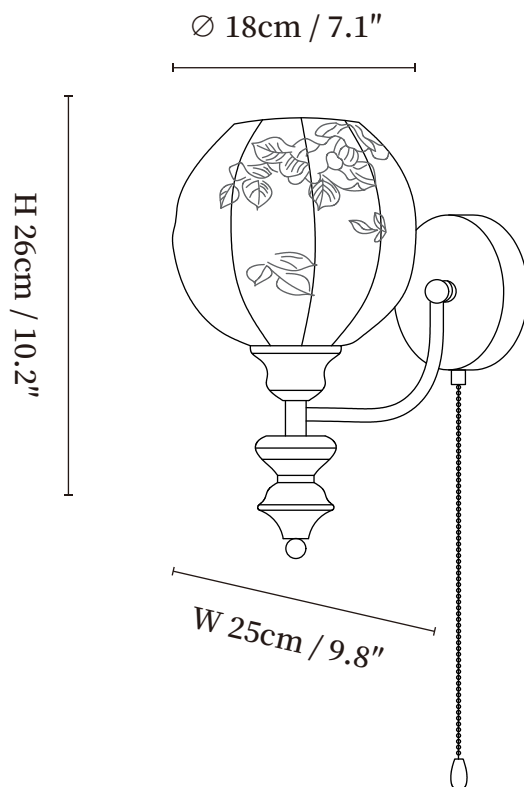

## SPECIFICATION DETAILS

\*For custom options, consult factory for details

<b>Fixture Dimensions</b>	Ø 5.5" x W 7.9" x H 11.4"
<b>Light source</b>	E14(Model A), or E26 or E27(bulb not included)
<b>Wattage</b>	~15W or 40W
<b>Voltage</b>	AC 110-240V
<b>Mounting</b>	Hardwired.
<b>Dimming</b>	Compatible with dimmable bulbs (bulb not included)
<b>Control method</b>	Compatible with common wall switches(not included)
<b>Finishes</b>	Walnut wood color, Nickel.
<b>Shade Details</b>	White.
<b>Material</b>	Metal, Iron, Wood, Glass, Fabric.

## SPECIFICATION DETAILS

\*For custom options, consult factory for details

<b>Fixture Dimensions</b>	Ø 7.9" x W 9.8" x H 9.1"
<b>Light source</b>	E14(Model A), or E26 or E27(bulb not included)
<b>Wattage</b>	~15W or 40W
<b>Voltage</b>	AC 110-240V
<b>Mounting</b>	Hardwired.
<b>Dimming</b>	Compatible with dimmable bulbs (bulb not included)
<b>Control method</b>	Compatible with common wall switches(not included)
<b>Finishes</b>	Walnut wood color, Nickel.
<b>Shade Details</b>	White.
<b>Material</b>	Metal, Iron, Wood, Glass, Fabric.

## SPECIFICATION DETAILS

\*For custom options, consult factory for details

<b>Fixture Dimensions</b>	Ø 7.1" x W 9.8" x H 10.2"
<b>Light source</b>	E14(Model A), or E26 or E27(bulb not included)
<b>Wattage</b>	~15W or 40W
<b>Voltage</b>	AC 110-240V
<b>Mounting</b>	Hardwired.
<b>Dimming</b>	Compatible with dimmable bulbs (bulb not included)
<b>Control method</b>	Compatible with common wall switches (not included)
<b>Finishes</b>	Walnut wood color, Nickel.
<b>Shade Details</b>	White.
<b>Material</b>	Metal, Iron, Wood, Glass, Fabric.