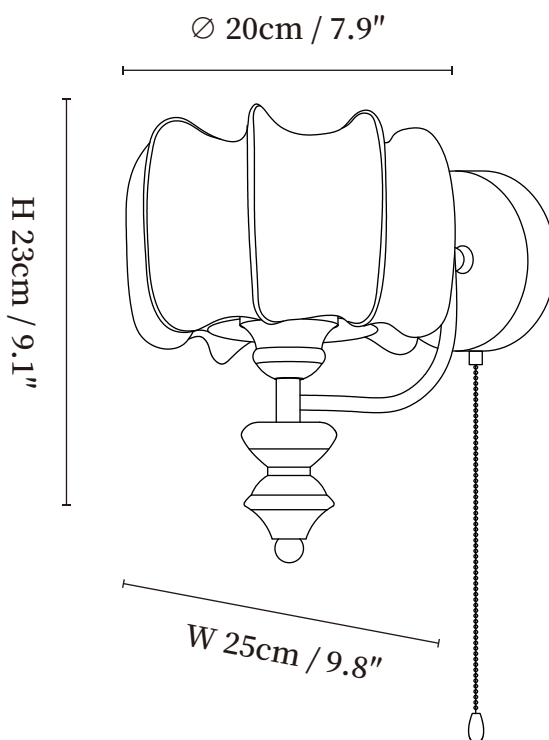

## SPECIFICATION DETAILS

\*For custom options, consult factory for details

<b>Fixture Dimensions</b>	Ø 5.5" x W 7.9" x H 11.4"
<b>Light source</b>	E14(Model A), or E26 or E27(bulb not included)
<b>Wattage</b>	~15W or 40W
<b>Voltage</b>	AC 110-240V
<b>Mounting</b>	Hardwired.
<b>Dimming</b>	Compatible with dimmable bulbs (bulb not included)
<b>Control method</b>	Compatible with common wall switches(not included)
<b>Finishes</b>	Walnut wood color, Nickel.
<b>Shade Details</b>	White.
<b>Material</b>	Metal, Iron, Wood, Glass, Fabric.

## SPECIFICATION DETAILS

\*For custom options, consult factory for details

<b>Fixture Dimensions</b>	Ø 7.9" x W 9.8" x H 9.1"
<b>Light source</b>	E14(Model A), or E26 or E27(bulb not included)
<b>Wattage</b>	~15W or 40W
<b>Voltage</b>	AC 110-240V
<b>Mounting</b>	Hardwired.
<b>Dimming</b>	Compatible with dimmable bulbs (bulb not included)
<b>Control method</b>	Compatible with common wall switches(not included)
<b>Finishes</b>	Walnut wood color, Nickel.
<b>Shade Details</b>	White.
<b>Material</b>	Metal, Iron, Wood, Glass, Fabric.

## SPECIFICATION DETAILS

\*For custom options, consult factory for details

<b>Fixture Dimensions</b>	Ø 7.1" x W 9.8" x H 10.2"
<b>Light source</b>	E14(Model A), or E26 or E27(bulb not included)
<b>Wattage</b>	~15W or 40W
<b>Voltage</b>	AC 110-240V
<b>Mounting</b>	Hardwired.
<b>Dimming</b>	Compatible with dimmable bulbs (bulb not included)
<b>Control method</b>	Compatible with common wall switches (not included)
<b>Finishes</b>	Walnut wood color, Nickel.
<b>Shade Details</b>	White.
<b>Material</b>	Metal, Iron, Wood, Glass, Fabric.