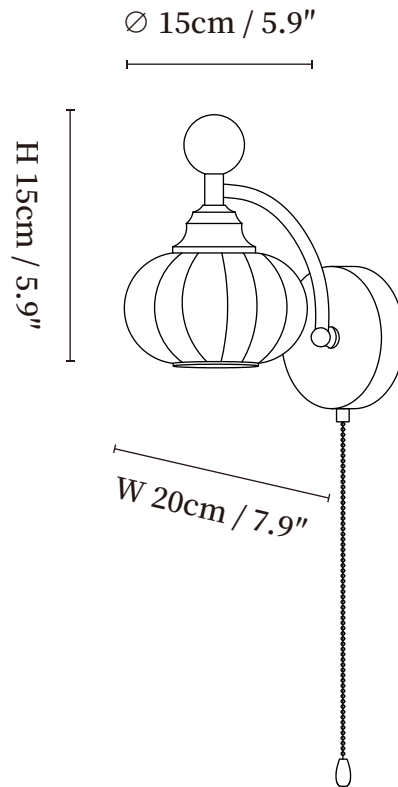

SPECIFICATION SHEET

SPECIFICATION DETAILS

*For custom options, consult factory for details

Fixture Dimensions	$\varnothing$ 5.9" x W 7.9" x H 5.9"
Light source	E14(Model A), or E26 or E27(bulb not included)
Wattage	~15W or 40W
Voltage	AC 110-240V
Mounting	Hardwired.
Dimming	Compatible with dimmable bulbs (bulb not included)
Control method	Compatible with common wall switches(not included)
Finishes	Walnut wood color, Nickel.
Shade Details	White.
Material	Metal, Iron, Wood, Glass, Fabric.