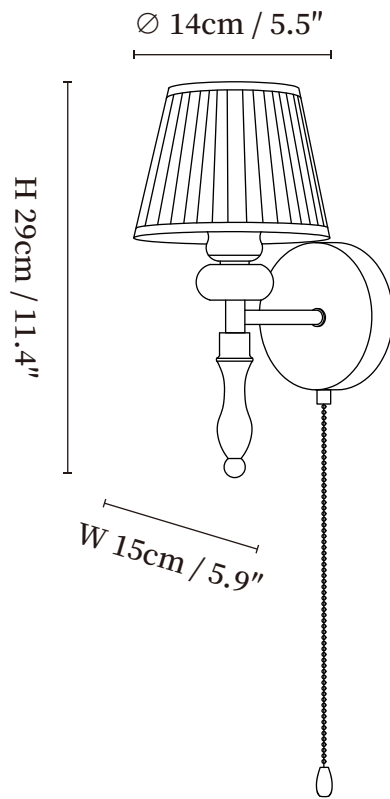

## SPECIFICATION DETAILS

\*For custom options, consult factory for details

<b>Fixture Dimensions</b>	Ø 5.5" x W 7.9" x H 11.4"
<b>Light source</b>	E14(Model A), or E26 or E27(bulb not included)
<b>Wattage</b>	~15W or 40W
<b>Voltage</b>	AC 110-240V
<b>Mounting</b>	Hardwired.
<b>Dimming</b>	Compatible with dimmable bulbs (bulb not included)
<b>Control method</b>	Compatible with common wall switches(not included)
<b>Finishes</b>	Walnut wood color, Nickel.
<b>Shade Details</b>	White.
<b>Material</b>	Metal, Iron, Wood, Glass, Fabric.

## SPECIFICATION DETAILS

\*For custom options, consult factory for details

<b>Fixture Dimensions</b>	Ø 7.9" x W 9.8" x H 9.1"
<b>Light source</b>	E14(Model A), or E26 or E27(bulb not included)
<b>Wattage</b>	~15W or 40W
<b>Voltage</b>	AC 110-240V
<b>Mounting</b>	Hardwired.
<b>Dimming</b>	Compatible with dimmable bulbs (bulb not included)
<b>Control method</b>	Compatible with common wall switches(not included)
<b>Finishes</b>	Walnut wood color, Nickel.
<b>Shade Details</b>	White.
<b>Material</b>	Metal, Iron, Wood, Glass, Fabric.

## SPECIFICATION DETAILS

\*For custom options, consult factory for details

<b>Fixture Dimensions</b>	Ø 7.1" x W 9.8" x H 10.2"
<b>Light source</b>	E14(Model A), or E26 or E27(bulb not included)
<b>Wattage</b>	~15W or 40W
<b>Voltage</b>	AC 110-240V
<b>Mounting</b>	Hardwired.
<b>Dimming</b>	Compatible with dimmable bulbs (bulb not included)
<b>Control method</b>	Compatible with common wall switches (not included)
<b>Finishes</b>	Walnut wood color, Nickel.
<b>Shade Details</b>	White.
<b>Material</b>	Metal, Iron, Wood, Glass, Fabric.