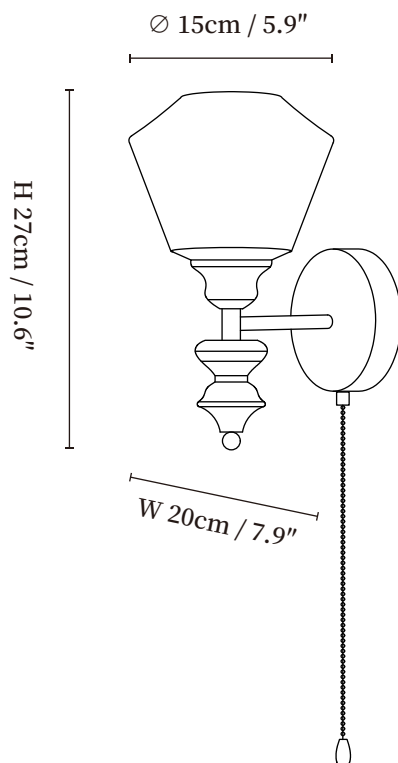

## SPECIFICATION DETAILS

\*For custom options, consult factory for details

<b>Fixture Dimensions</b>	Ø 5.9" x W 7.9" x H 10.6"
<b>Light source</b>	G9(Model D), or E26 or E27(bulb not included)
<b>Wattage</b>	~5W or 40W
<b>Voltage</b>	AC 110-240V
<b>Mounting</b>	Hardwired.
<b>Dimming</b>	Compatible with dimmable bulbs (bulb not included)
<b>Control method</b>	Compatible with common wall switches(not included)
<b>Finishes</b>	Walnut wood color, Nickel.
<b>Shade Details</b>	White.
<b>Material</b>	Metal, Iron, Wood, Glass.

## SPECIFICATION DETAILS

\*For custom options, consult factory for details

<b>Fixture Dimensions</b>	$\varnothing$ 5.9" x W 7.9" x H 10.6"
<b>Light source</b>	G9(Model D), or E26 or E27 (bulb not included)
<b>Wattage</b>	~5W or 40W
<b>Voltage</b>	AC 110-240V
<b>Mounting</b>	Hardwired.
<b>Dimming</b>	Compatible with dimmable bulbs (bulb not included)
<b>Control method</b>	Compatible with common wall switches (not included)
<b>Finishes</b>	Walnut wood color, Nickel.
<b>Shade Details</b>	White.
<b>Material</b>	Metal, Iron, Wood, Glass.

## SPECIFICATION DETAILS

\*For custom options, consult factory for details

<b>Fixture Dimensions</b>	Ø 5.9" x W 7.9" x H 9.8"
<b>Light source</b>	G9(Model D), or E26 or E27(bulb not included)
<b>Wattage</b>	~5W or 40W
<b>Voltage</b>	AC 110-240V
<b>Mounting</b>	Hardwired.
<b>Dimming</b>	Compatible with dimmable bulbs (bulb not included)
<b>Control method</b>	Compatible with common wall switches(not included)
<b>Finishes</b>	Walnut wood color, Nickel.
<b>Shade Details</b>	White.
<b>Material</b>	Metal, Iron, Wood, Glass.