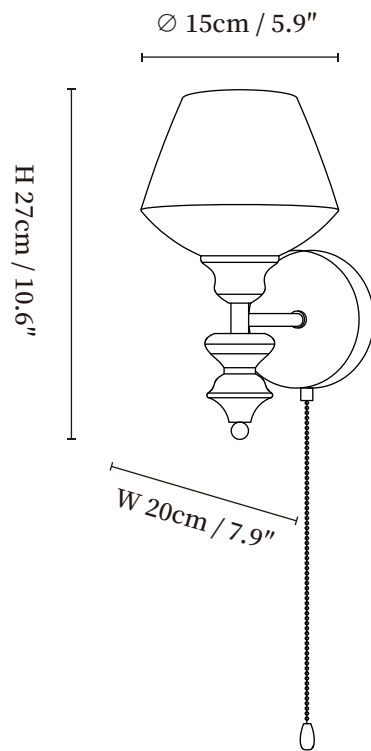

## SPECIFICATION DETAILS

\*For custom options, consult factory for details

<b>Fixture Dimensions</b>	Ø 5.9" x W 7.9" x H 10.6"
<b>Light source</b>	G9(Model D), or E26 or E27(bulb not included)
<b>Wattage</b>	~5W or 40W
<b>Voltage</b>	AC 110-240V
<b>Mounting</b>	Hardwired.
<b>Dimming</b>	Compatible with dimmable bulbs (bulb not included)
<b>Control method</b>	Compatible with common wall switches(not included)
<b>Finishes</b>	Walnut wood color, Nickel.
<b>Shade Details</b>	White.
<b>Material</b>	Metal, Iron, Wood, Glass.

## SPECIFICATION DETAILS

\*For custom options, consult factory for details

<b>Fixture Dimensions</b>	$\varnothing$ 5.9" x W 7.9" x H 10.6"
<b>Light source</b>	G9(Model D), or E26 or E27 (bulb not included)
<b>Wattage</b>	~5W or 40W
<b>Voltage</b>	AC 110-240V
<b>Mounting</b>	Hardwired.
<b>Dimming</b>	Compatible with dimmable bulbs (bulb not included)
<b>Control method</b>	Compatible with common wall switches (not included)
<b>Finishes</b>	Walnut wood color, Nickel.
<b>Shade Details</b>	White.
<b>Material</b>	Metal, Iron, Wood, Glass.

## SPECIFICATION DETAILS

\*For custom options, consult factory for details

<b>Fixture Dimensions</b>	Ø 5.9" x W 7.9" x H 9.8"
<b>Light source</b>	G9(Model D), or E26 or E27(bulb not included)
<b>Wattage</b>	~5W or 40W
<b>Voltage</b>	AC 110-240V
<b>Mounting</b>	Hardwired.
<b>Dimming</b>	Compatible with dimmable bulbs (bulb not included)
<b>Control method</b>	Compatible with common wall switches(not included)
<b>Finishes</b>	Walnut wood color, Nickel.
<b>Shade Details</b>	White.
<b>Material</b>	Metal, Iron, Wood, Glass.