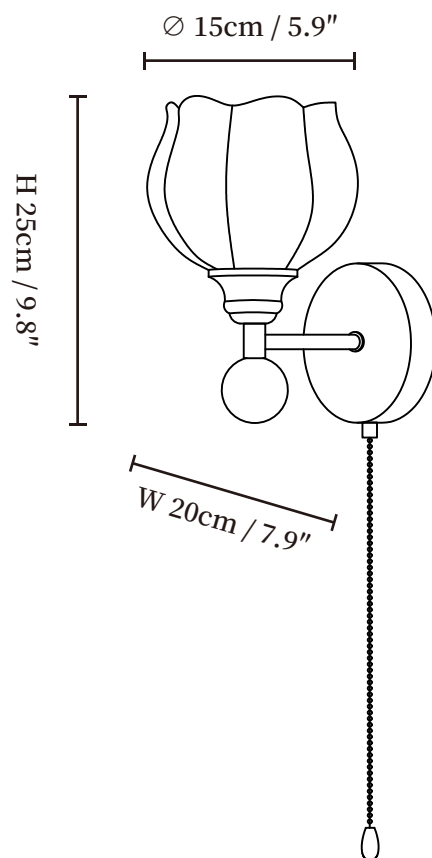

## SPECIFICATION DETAILS

\*For custom options, consult factory for details

<b>Fixture Dimensions</b>	Ø 5.9" x W 7.9" x H 10.6"
<b>Light source</b>	G9(Model D), or E26 or E27(bulb not included)
<b>Wattage</b>	~5W or 40W
<b>Voltage</b>	AC 110-240V
<b>Mounting</b>	Hardwired.
<b>Dimming</b>	Compatible with dimmable bulbs (bulb not included)
<b>Control method</b>	Compatible with common wall switches(not included)
<b>Finishes</b>	Walnut wood color, Nickel.
<b>Shade Details</b>	White.
<b>Material</b>	Metal, Iron, Wood, Glass.

## SPECIFICATION DETAILS

\*For custom options, consult factory for details

<b>Fixture Dimensions</b>	$\varnothing$ 5.9" x W 7.9" x H 10.6"
<b>Light source</b>	G9(Model D), or E26 or E27 (bulb not included)
<b>Wattage</b>	~5W or 40W
<b>Voltage</b>	AC 110-240V
<b>Mounting</b>	Hardwired.
<b>Dimming</b>	Compatible with dimmable bulbs (bulb not included)
<b>Control method</b>	Compatible with common wall switches (not included)
<b>Finishes</b>	Walnut wood color, Nickel.
<b>Shade Details</b>	White.
<b>Material</b>	Metal, Iron, Wood, Glass.

## SPECIFICATION DETAILS

\*For custom options, consult factory for details

<b>Fixture Dimensions</b>	Ø 5.9" x W 7.9" x H 9.8"
<b>Light source</b>	G9(Model D), or E26 or E27(bulb not included)
<b>Wattage</b>	~5W or 40W
<b>Voltage</b>	AC 110-240V
<b>Mounting</b>	Hardwired.
<b>Dimming</b>	Compatible with dimmable bulbs (bulb not included)
<b>Control method</b>	Compatible with common wall switches(not included)
<b>Finishes</b>	Walnut wood color, Nickel.
<b>Shade Details</b>	White.
<b>Material</b>	Metal, Iron, Wood, Glass.