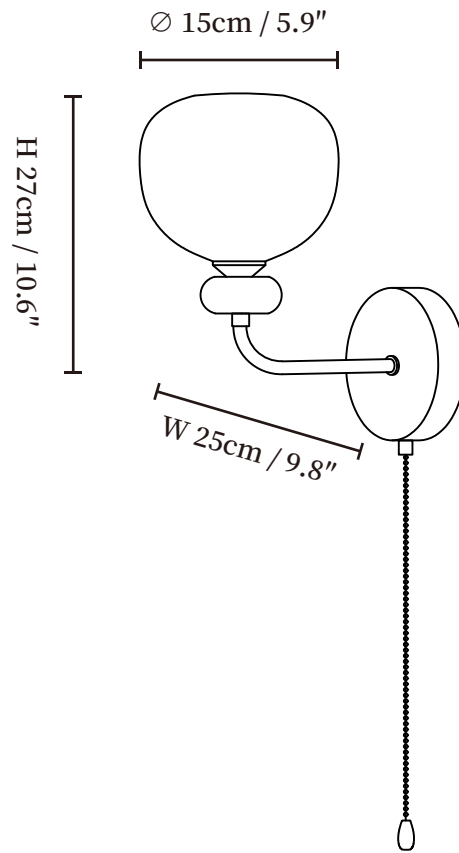

SPECIFICATION SHEET

SPECIFICATION DETAILS

*For custom options, consult factory for details

Fixture Dimensions	Ø 5.9" x W 9.8" x H 10.6"
Light source	G9(Model D), or E26 or E27(bulb not included)
Wattage	~5W or 40W
Voltage	AC 110-240V
Mounting	Hardwired.
Dimming	Compatible with dimmable bulbs (bulb not included)
Control method	Compatible with common wall switches(not included)
Finishes	Walnut wood color, Nickel.
Shade Details	White.
Material	Metal, Iron, Wood, Glass.