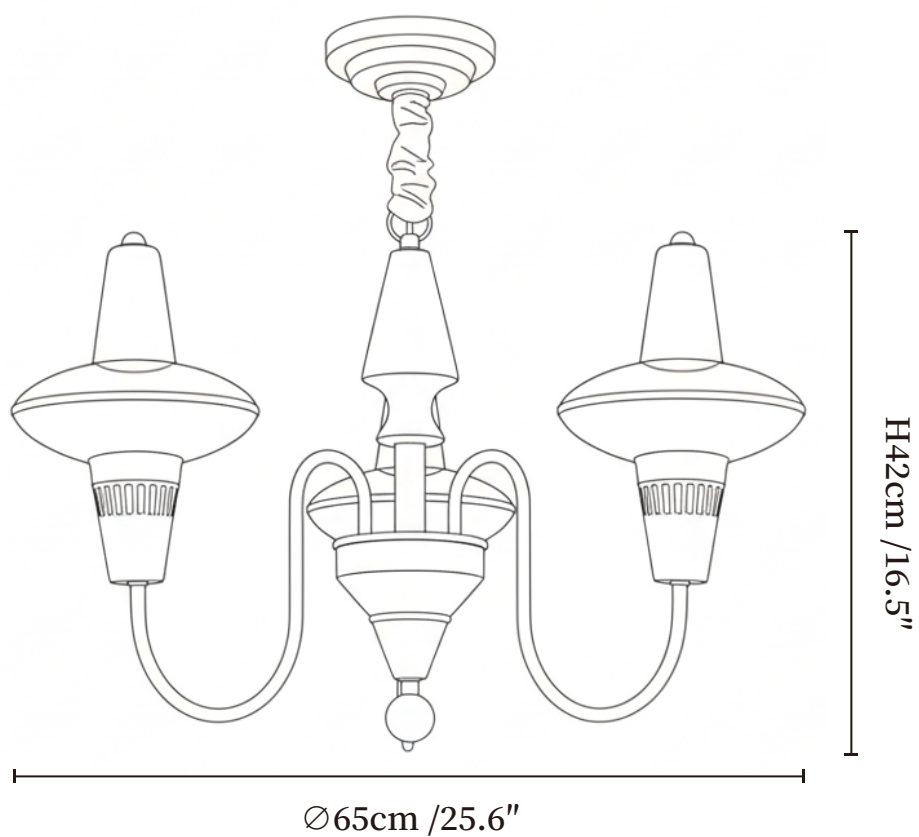

### SPECIFICATION DETAILS

\*For custom options, consult factory for details

|                           |   |
|---------------------------|---|
| <b>Fixture Dimensions</b> | Ø 25.6" x H 16.5"   |
| <b>Light source</b>       | E26 or E27 (bulb not included)  |
| <b>Wattage</b>            | MAX 40W incandescent bulb or LED equivalent.                                      |
| <b>Voltage</b>            | AC 110-240V   |
| <b>Mounting</b>           | Hardwired.  |
| <b>Dimming</b>            | Compatible with dimmable bulbs (bulb not included)                                |
| <b>Control method</b>     | Compatible with common wall switches (not included)                               |
| <b>Finishes</b>           | Gold, Walnut color.   |
| <b>Shade Details</b>      | White.  |
| <b>Material</b>           | Metal, Wood, Glass.   |
| <b>Hanging Length</b>     | Chain lengths range between 11.8", the length can be specified according to needs |

## SPECIFICATION DETAILS

\*For custom options, consult factory for details

|                           |  |
|---------------------------|--|
| <b>Fixture Dimensions</b> | $\text{Ø} 32.7'' \times \text{H} 16.5''$   |
| <b>Light source</b>       | E26 or E27 (bulb not included)   |
| <b>Wattage</b>            | MAX 40W incandescent bulb or LED equivalent.                                       |
| <b>Voltage</b>            | AC 110-240V  |
| <b>Mounting</b>           | Hardwired.   |
| <b>Dimming</b>            | Compatible with dimmable bulbs (bulb not included)                                 |
| <b>Control method</b>     | Compatible with common wall switches (not included)                                |
| <b>Finishes</b>           | Gold, Walnut color.  |
| <b>Shade Details</b>      | White.   |
| <b>Material</b>           | Metal, Wood, Glass.  |
| <b>Hanging Length</b>     | Chain lengths range between 11.8'', the length can be specified according to needs |