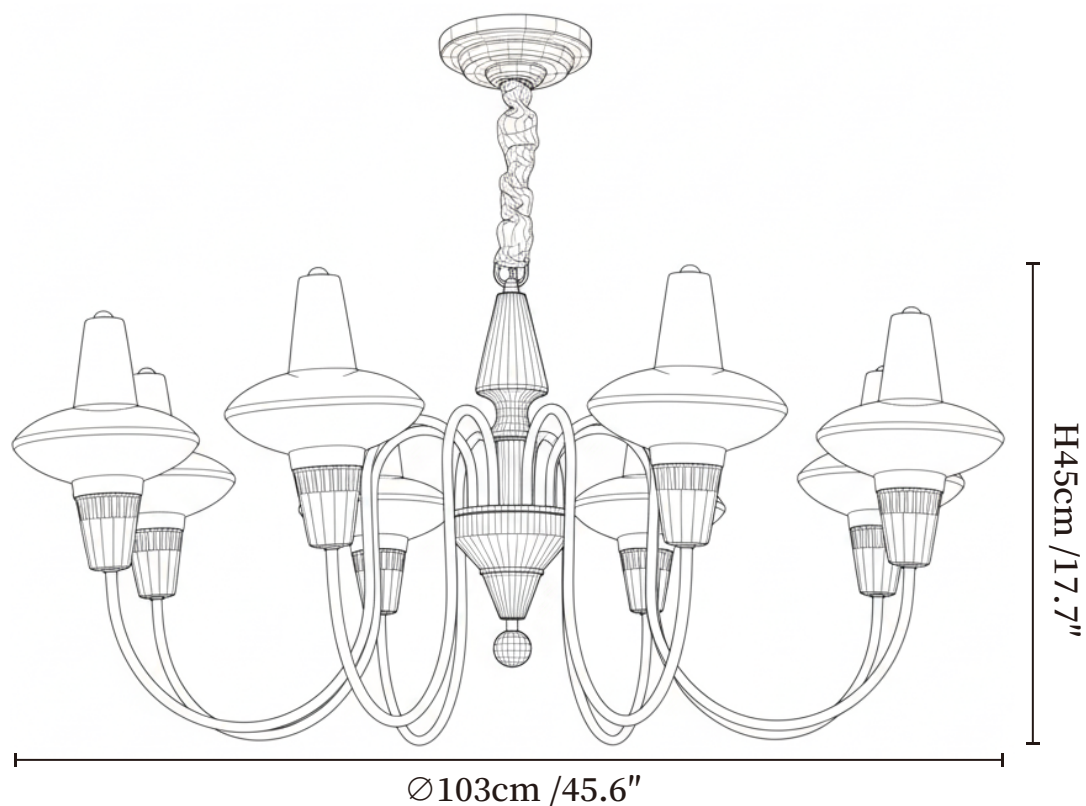

SPECIFICATION SHEET

SPECIFICATION DETAILS

*For custom options, consult factory for details

Fixture Dimensions	$\text{Ø} 45.6'' \times \text{H} 17.7''$
Light source	E26 or E27 (bulb not included)
Wattage	MAX 40W incandescent bulb or LED equivalent.
Voltage	AC 110-240V
Mounting	Hardwired.
Dimming	Compatible with dimmable bulbs (bulb not included)
Control method	Compatible with common wall switches (not included)
Finishes	Gold, Walnut color.
Shade Details	White.
Material	Metal, Wood, Glass.
Hanging Length	Chain lengths range between 11.8'', the length can be specified according to needs