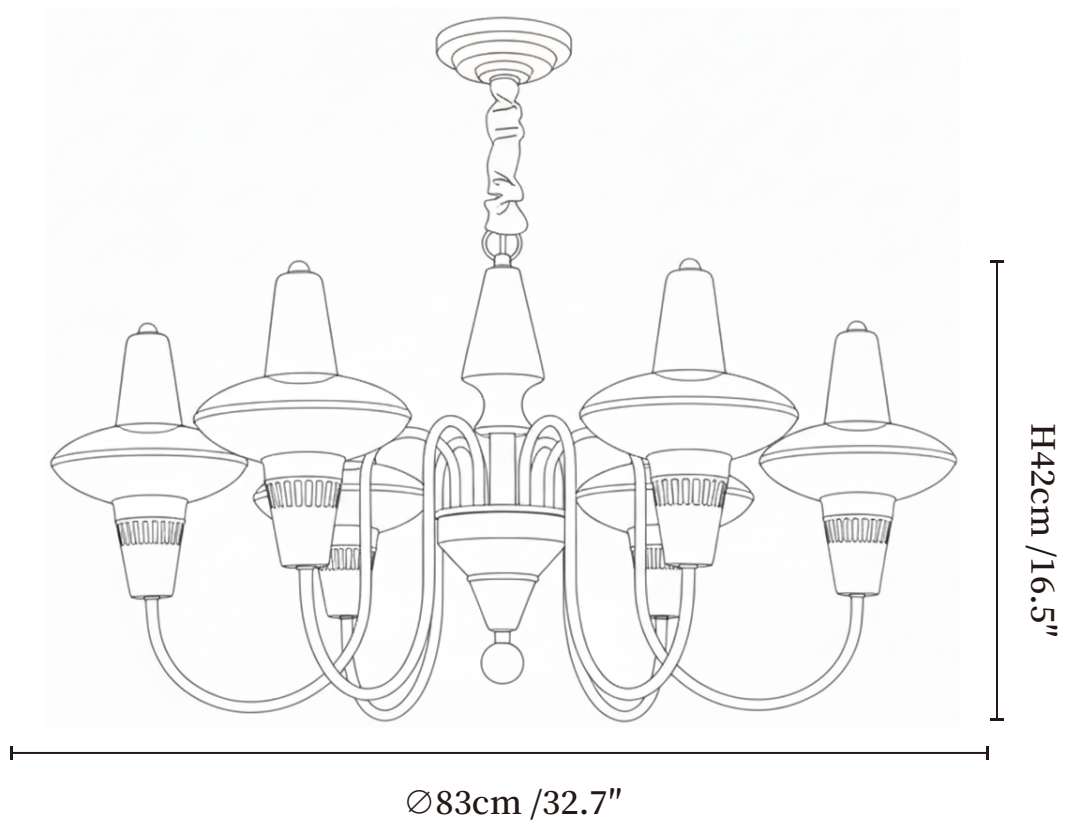

### SPECIFICATION DETAILS

\*For custom options, consult factory for details

|                           |   |
|---------------------------|---|
| <b>Fixture Dimensions</b> | Ø 25.6" x H 16.5"   |
| <b>Light source</b>       | E26 or E27 (bulb not included)  |
| <b>Wattage</b>            | MAX 40W incandescent bulb or LED equivalent.                                      |
| <b>Voltage</b>            | AC 110-240V   |
| <b>Mounting</b>           | Hardwired.  |
| <b>Dimming</b>            | Compatible with dimmable bulbs (bulb not included)                                |
| <b>Control method</b>     | Compatible with common wall switches (not included)                               |
| <b>Finishes</b>           | Gold, Walnut color.   |
| <b>Shade Details</b>      | White.  |
| <b>Material</b>           | Metal, Wood, Glass.   |
| <b>Hanging Length</b>     | Chain lengths range between 11.8", the length can be specified according to needs |

## SPECIFICATION DETAILS

\*For custom options, consult factory for details

|                           |  |
|---------------------------|--|
| <b>Fixture Dimensions</b> | $\text{Ø} 32.7'' \times \text{H} 16.5''$   |
| <b>Light source</b>       | E26 or E27 (bulb not included)   |
| <b>Wattage</b>            | MAX 40W incandescent bulb or LED equivalent.                                       |
| <b>Voltage</b>            | AC 110-240V  |
| <b>Mounting</b>           | Hardwired.   |
| <b>Dimming</b>            | Compatible with dimmable bulbs (bulb not included)                                 |
| <b>Control method</b>     | Compatible with common wall switches (not included)                                |
| <b>Finishes</b>           | Gold, Walnut color.  |
| <b>Shade Details</b>      | White.   |
| <b>Material</b>           | Metal, Wood, Glass.  |
| <b>Hanging Length</b>     | Chain lengths range between 11.8'', the length can be specified according to needs |