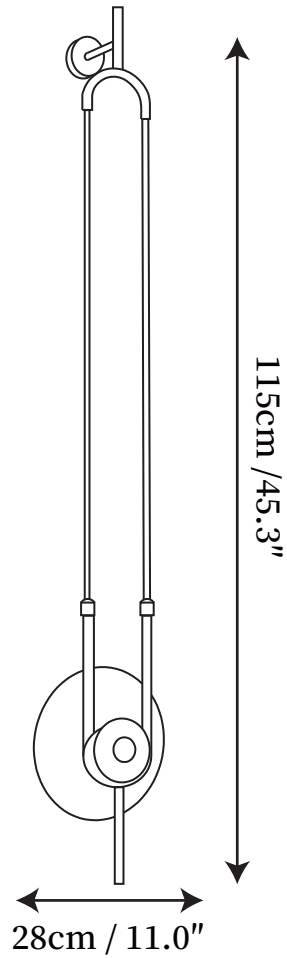

SPECIFICATION SHEET

SPECIFICATION DETAILS

*For custom options, consult factory for details

Fixture Dimensions	D 11.0" x H 45.3"
Light source	Integrated LED
Wattage	~5 W
Voltage	AC 110-240V
Color Temperature	3000K
CRI(Ra)	80CRI
Mounting	Wall
Driver Required	Yes
Optional Color Temps	Warm Light (3000K), Neutral Light (4500K), Cool Light (6000K)
LED Rated Life	30000 hours
Dimming	Dimming is not supported
Finishes	Gold
Shade Details	White
Material	Metal, Marble
Wire Length	No