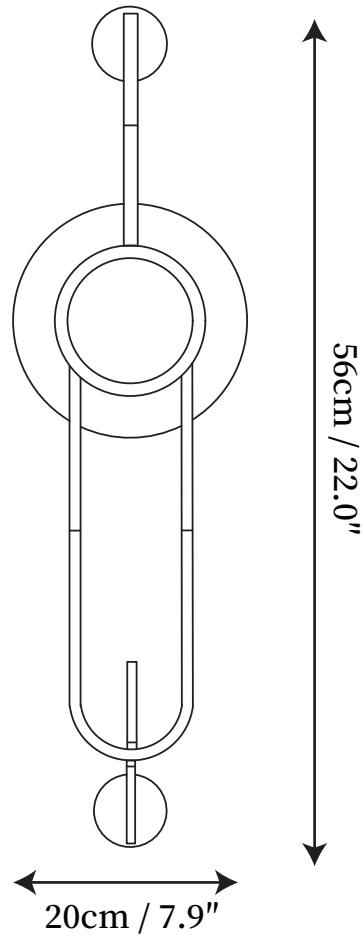

SPECIFICATION SHEET

SPECIFICATION DETAILS

*For custom options, consult factory for details

Fixture Dimensions	D 7.9" x H 22.0"
Light source	Integrated LED
Wattage	~5 W
Voltage	AC 110-240V
Color Temperature	3000K
CRI(Ra)	80CRI
Mounting	Wall
Driver Required	Yes
Optional Color Temps	Warm Light (3000K), Neutral Light (4500K), Cool Light (6000K)
LED Rated Life	30000 hours
Dimming	Dimming is not supported
Finishes	Gold
Shade Details	White
Material	Metal, Marble
Wire Length	No
Wire Type	No