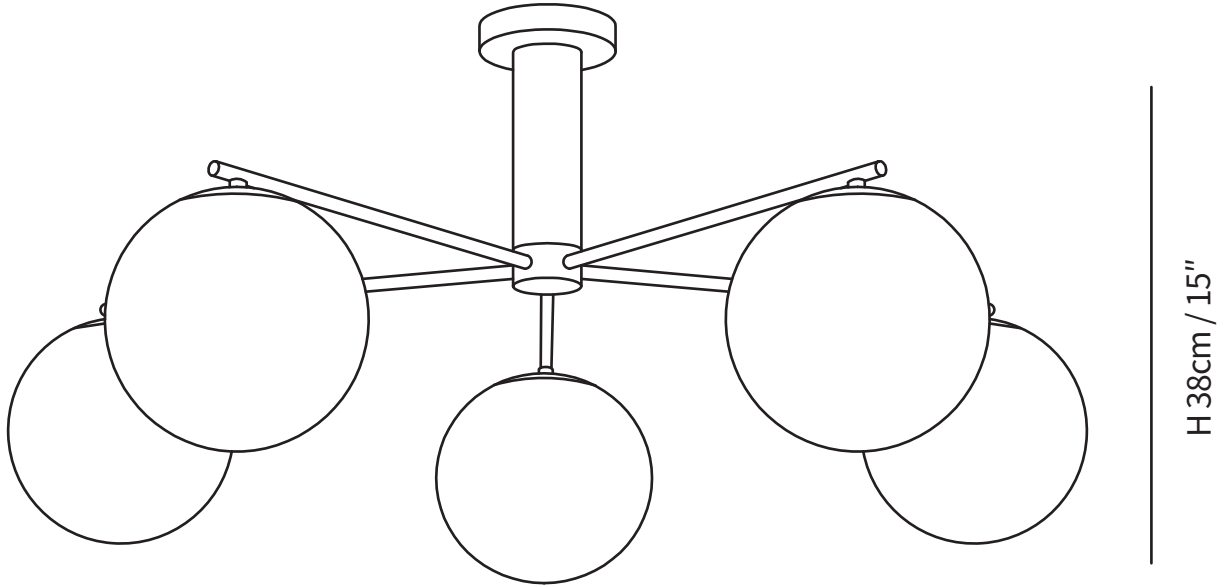

SPECIFICATION SHEET

SPECIFICATION DETAILS

*For custom options, consult factory for details

Fixture Dimensions	D 40.6" x H 15"
Light source	G9
Wattage	5W
Voltage	AC 110-240V
Color Temperature	Based on the purchase of light bulbs
CRI(Ra)	80CRI
Mounting	Ceiling
Driver Required	NO
Optional Color Temps	Buy bulbs as needed
LED Rated Life	Based on bulb life (we do not supply bulbs)
Dimming	Dimming is not supported
Finishes	Gold, Nickel
Glass Details	White
Material	Metal, Glass
Wire Length	19.7"
Wire Type	Black Coaxial Wire

SPECIFICATION SHEET

Ø 103cm / 40.6"

SPECIFICATION DETAILS

*For custom options, consult factory for details

Fixture Dimensions	D 40.6" x H 15"
Light source	G9
Wattage	5W
Voltage	AC 110-240V
Color Temperature	Based on the purchase of light bulbs
CRI(Ra)	80CRI
Mounting	Ceiling
Driver Required	NO
Optional Color Temps	Buy bulbs as needed
LED Rated Life	Based on bulb life (we do not supply bulbs)
Dimming	Dimming is not supported
Finishes	Gold, Nickel
Glass Details	White
Material	Metal, Glass
Wire Length	19.7"
Wire Type	Black Coaxial Wire