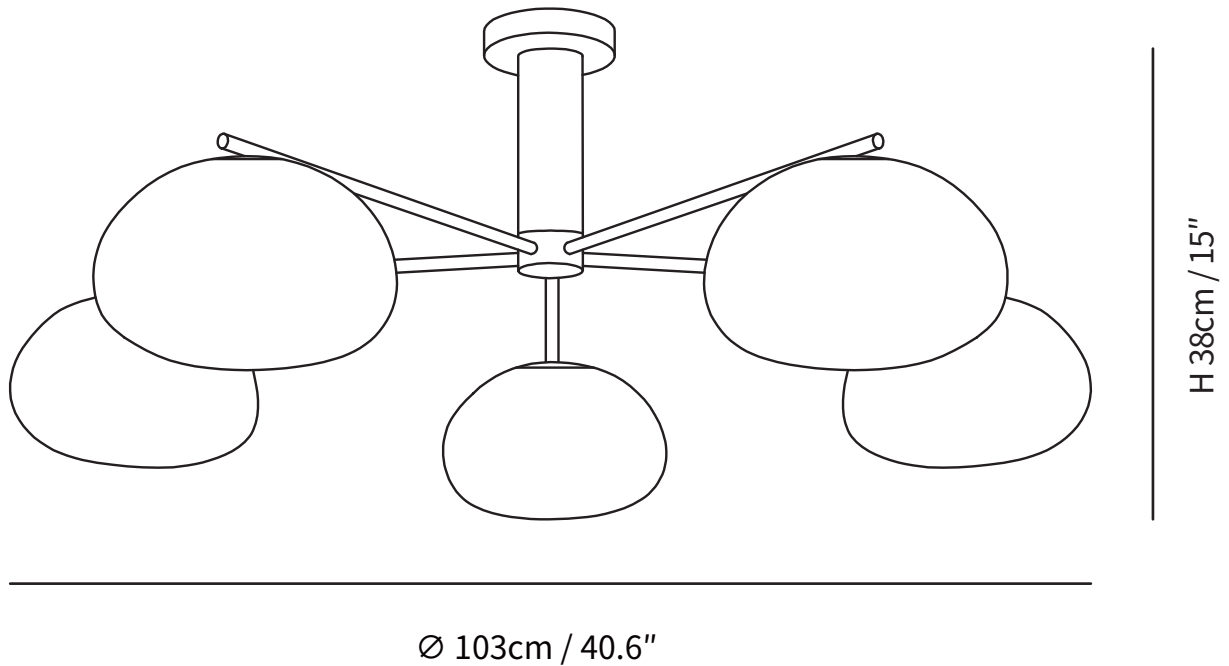

SPECIFICATION SHEET

SPECIFICATION DETAILS

*For custom options, consult factory for details

Fixture Dimensions	D 40.6" x H 15"
Light source	G9
Wattage	5W
Voltage	AC 110-240V
Color Temperature	Based on the purchase of light bulbs
CRI(Ra)	80CRI
Mounting	Ceiling
Driver Required	NO
Optional Color Temps	Buy bulbs as needed
LED Rated Life	Based on bulb life (we do not supply bulbs)
Dimming	Dimming is not supported
Finishes	Gold, Nickel
Glass Details	White
Material	Metal, Glass
Wire Length	19.7"
Wire Type	Black Coaxial Wire

SPECIFICATION SHEET

Ø 103cm / 40.6"

SPECIFICATION DETAILS

*For custom options, consult factory for details

Fixture Dimensions	D 40.6" x H 15"
Light source	G9
Wattage	5W
Voltage	AC 110-240V
Color Temperature	Based on the purchase of light bulbs
CRI(Ra)	80CRI
Mounting	Ceiling
Driver Required	NO
Optional Color Temps	Buy bulbs as needed
LED Rated Life	Based on bulb life (we do not supply bulbs)
Dimming	Dimming is not supported
Finishes	Gold, Nickel
Glass Details	White
Material	Metal, Glass
Wire Length	19.7"
Wire Type	Black Coaxial Wire