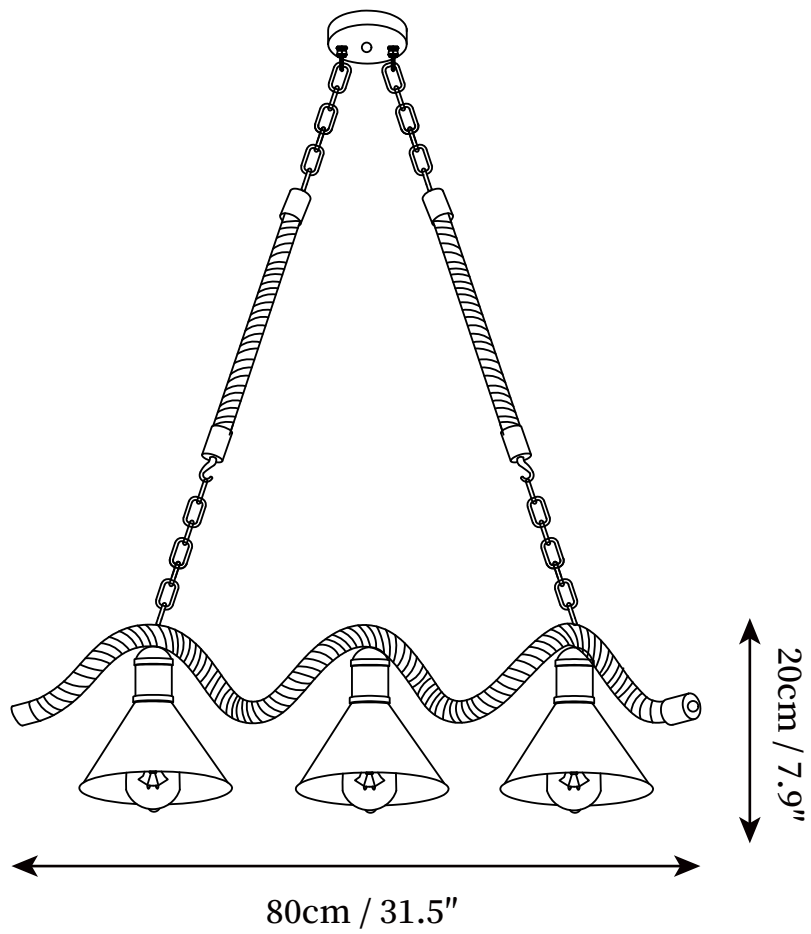

## SPECIFICATION DETAILS

\*For custom options, consult factory for details

|                           |   |
|---------------------------|---|
| <b>Fixture Dimensions</b> | L 31.5" x H 7.9"  |
| <b>Light source</b>       | E26 or E27(bulb not included)   |
| <b>Wattage</b>            | MAX 40W incandescent bulb or LED equivalent.                                      |
| <b>Voltage</b>            | AC 110-240V   |
| <b>Mounting</b>           | Hardwired.  |
| <b>Dimming</b>            | Compatible with dimmable bulbs (bulb not included)                                |
| <b>Control method</b>     | Compatible with common wall switches(not included)                                |
| <b>Finishes</b>           | Black & Linen color   |
| <b>Shade Details</b>      | Black   |
| <b>Material</b>           | Hemp rope, Iron.  |
| <b>Hanging Length</b>     | Chain lengths range between 19.7", the length can be specified according to needs |

## SPECIFICATION DETAILS

\*For custom options, consult factory for details

|                           |   |
|---------------------------|---|
| <b>Fixture Dimensions</b> | L 57.1" x H 7.9"  |
| <b>Light source</b>       | E26 or E27(bulb not included)   |
| <b>Wattage</b>            | MAX 40W incandescent bulb or LED equivalent.                                      |
| <b>Voltage</b>            | AC 110-240V   |
| <b>Mounting</b>           | Hardwired.  |
| <b>Dimming</b>            | Compatible with dimmable bulbs (bulb not included)                                |
| <b>Control method</b>     | Compatible with common wall switches(not included)                                |
| <b>Finishes</b>           | Black & Linen color   |
| <b>Shade Details</b>      | Black   |
| <b>Material</b>           | Hemp rope, Iron.  |
| <b>Hanging Length</b>     | Chain lengths range between 19.7", the length can be specified according to needs |