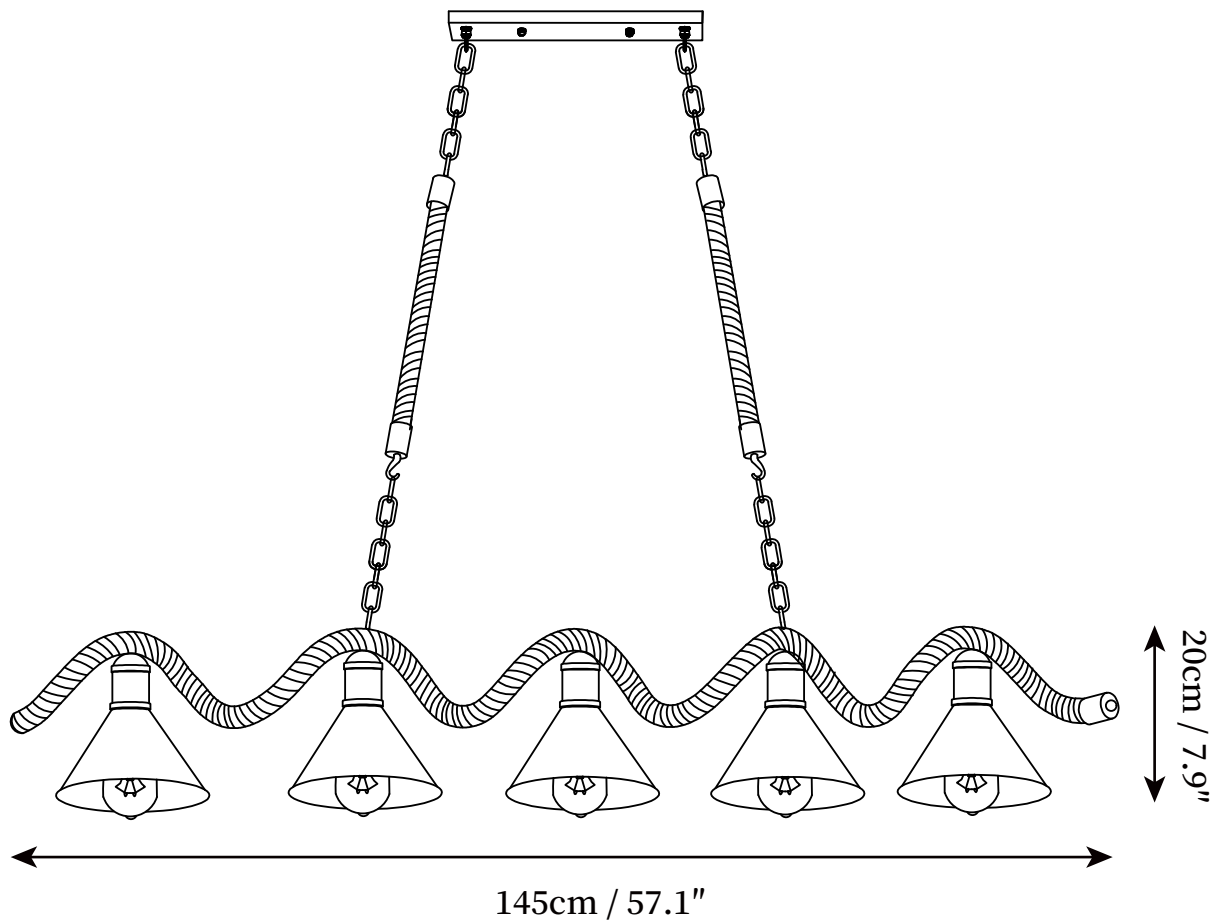

## SPECIFICATION DETAILS

\*For custom options, consult factory for details

|                           |   |
|---------------------------|---|
| <b>Fixture Dimensions</b> | L 31.5" x H 7.9"  |
| <b>Light source</b>       | E26 or E27(bulb not included)   |
| <b>Wattage</b>            | MAX 40W incandescent bulb or LED equivalent.                                      |
| <b>Voltage</b>            | AC 110-240V   |
| <b>Mounting</b>           | Hardwired.  |
| <b>Dimming</b>            | Compatible with dimmable bulbs (bulb not included)                                |
| <b>Control method</b>     | Compatible with common wall switches(not included)                                |
| <b>Finishes</b>           | Black & Linen color   |
| <b>Shade Details</b>      | Black   |
| <b>Material</b>           | Hemp rope, Iron.  |
| <b>Hanging Length</b>     | Chain lengths range between 19.7", the length can be specified according to needs |

## SPECIFICATION DETAILS

\*For custom options, consult factory for details

|                           |   |
|---------------------------|---|
| <b>Fixture Dimensions</b> | L 57.1" x H 7.9"  |
| <b>Light source</b>       | E26 or E27(bulb not included)   |
| <b>Wattage</b>            | MAX 40W incandescent bulb or LED equivalent.                                      |
| <b>Voltage</b>            | AC 110-240V   |
| <b>Mounting</b>           | Hardwired.  |
| <b>Dimming</b>            | Compatible with dimmable bulbs (bulb not included)                                |
| <b>Control method</b>     | Compatible with common wall switches(not included)                                |
| <b>Finishes</b>           | Black & Linen color   |
| <b>Shade Details</b>      | Black   |
| <b>Material</b>           | Hemp rope, Iron.  |
| <b>Hanging Length</b>     | Chain lengths range between 19.7", the length can be specified according to needs |