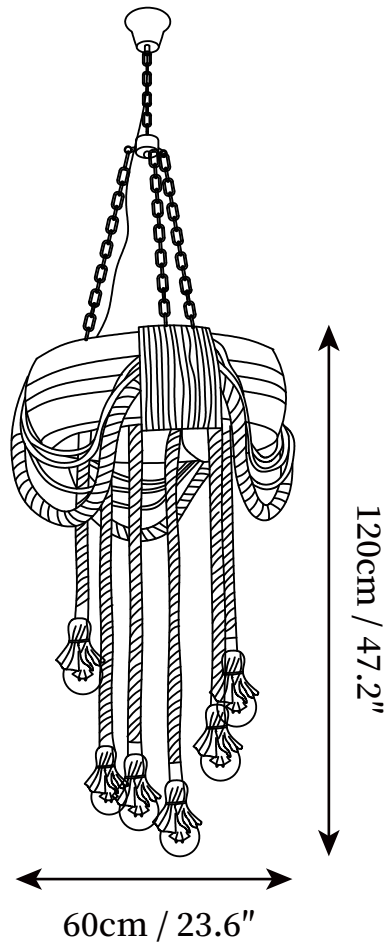

SPECIFICATION SHEET

SPECIFICATION DETAILS

*For custom options, consult factory for details

Fixture Dimensions	D 23.6" x H 47.2"
Light source	E26 or E27 (bulb not included)
Wattage	MAX 40W incandescent bulb or LED equivalent.
Voltage	AC 110-240V
Mounting	Hardwired.
Dimming	Compatible with dimmable bulbs (bulb not included)
Control method	Compatible with common wall switches (not included)
Finishes	Black & Linen color
Shade Details	Black & Linen color
Material	Hemp rope, Iron, Rubber tires
Hanging Length	Chain lengths range between 19.7", the length can be specified according to needs
