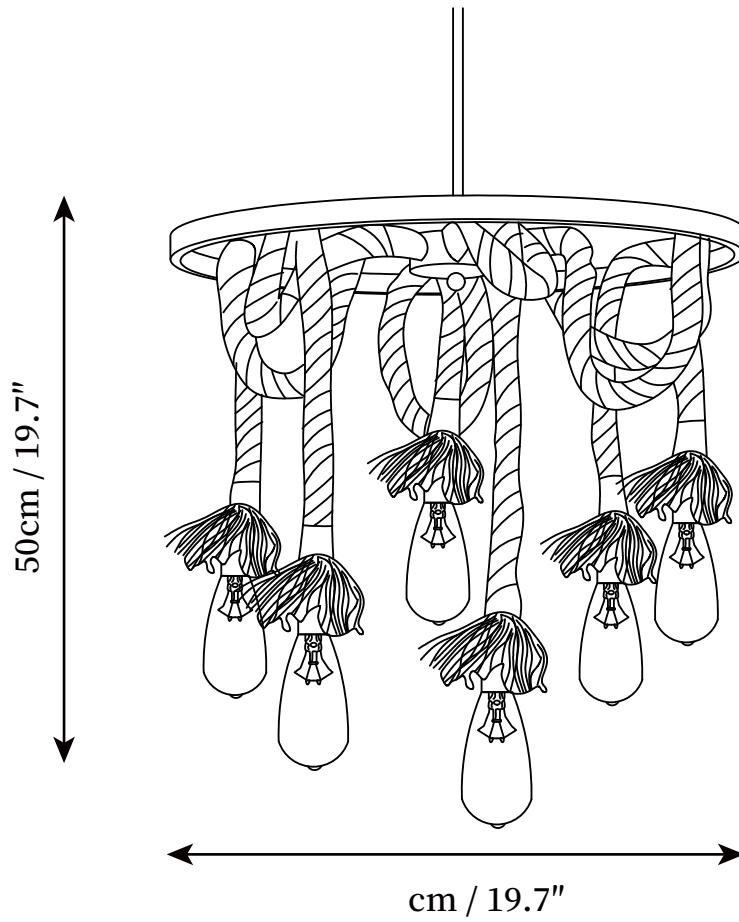

SPECIFICATION SHEET

SPECIFICATION DETAILS

*For custom options, consult factory for details

Fixture Dimensions	D 19.7" x H 19.7" (6heads)
Light source	E26 or E27 (bulb not included)
Wattage	MAX 40W incandescent bulb or LED equivalent.
Voltage	AC 110-240V
Mounting	Hardwired.
Dimming	Compatible with dimmable bulbs (bulb not included)
Control method	Compatible with common wall switches(not included)
Finishes	Black & Linen color
Shade Details	Black & Linen color
Material	Hemp rope, Iron
Rod Length	Suspension rod is 11.8", and can be spliced as needed.