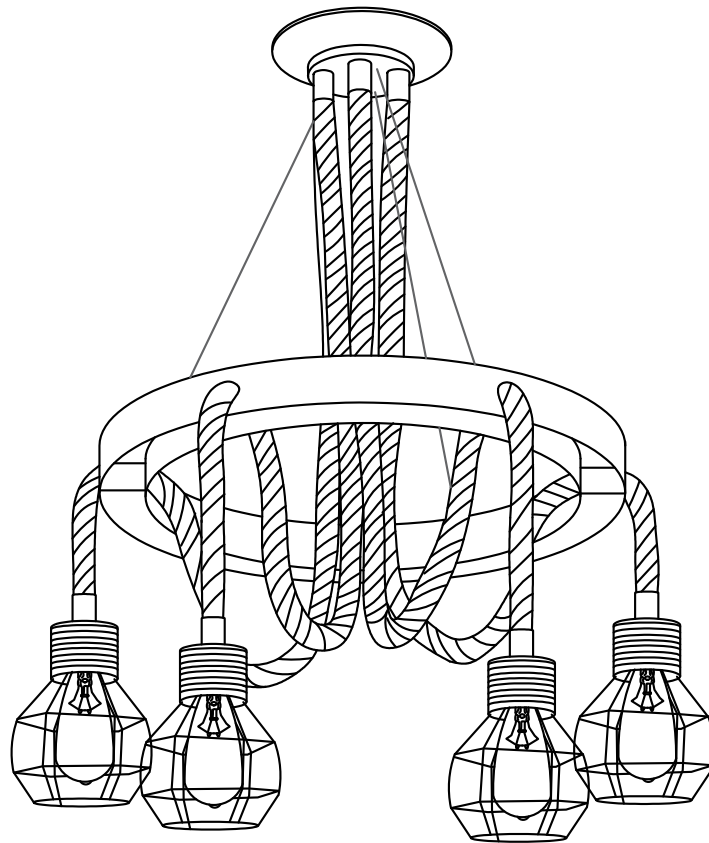

SPECIFICATION SHEET

H 120cm / 47.2"

Ø 55cm / 21.7"

SPECIFICATION DETAILS

*For custom options, consult factory for details

Fixture Dimensions	D 21.7" x H 47.2"
Light source	E26 or E27
Wattage	Max 40W
Voltage	AC 110-240V
Color Temperature	Based on the purchase of light bulbs
CRI(Ra)	80CRI
Mounting	Ceiling
Driver Required	NO
Optional Color Temps	Buy bulbs as needed
LED Rated Life	Based on bulb life (we do not supply bulbs)
Dimming	Dimming is not supported
Finishes	Black & Linen color
Light Bulb Base	Black
Material	Hemp rope, Iron
Hanging Chain Length	Chain lengths range between 50cm - 100cm
Hanging Chain Type	Gold / Chain

SPECIFICATION SHEET

H 120cm / 47.2"

Ø 68cm / 26.8"

SPECIFICATION DETAILS

*For custom options, consult factory for details

Fixture Dimensions	D 26.8" x H 47.2"
Light source	E26 or E27
Wattage	Max 40W
Voltage	AC 110-240V
Color Temperature	Based on the purchase of light bulbs
CRI(Ra)	80CRI
Mounting	Ceiling
Driver Required	NO
Optional Color Temps	Buy bulbs as needed
LED Rated Life	Based on bulb life (we do not supply bulbs)
Dimming	Dimming is not supported
Finishes	Black & Linen color
Light Bulb Base	Black
Material	Hemp rope, Iron
Hanging Chain Length	Chain lengths range between 50cm - 100cm
Hanging Chain Type	Gold / Chain

SPECIFICATION SHEET

H 120cm / 47.2"

Ø 78cm / 30.7"

SPECIFICATION DETAILS

*For custom options, consult factory for details

Fixture Dimensions	D 30.7" x H 47.2"
Light source	E26 or E27
Wattage	Max 40W
Voltage	AC 110-240V
Color Temperature	Based on the purchase of light bulbs
CRI(Ra)	80CRI
Mounting	Ceiling
Driver Required	NO
Optional Color Temps	Buy bulbs as needed
LED Rated Life	Based on bulb life (we do not supply bulbs)
Dimming	Dimming is not supported
Finishes	Black & Linen color
Light Bulb Base	Black
Material	Hemp rope, Iron
Hanging Chain Length	Chain lengths range between 50cm - 100cm
Hanging Chain Type	Gold / Chain