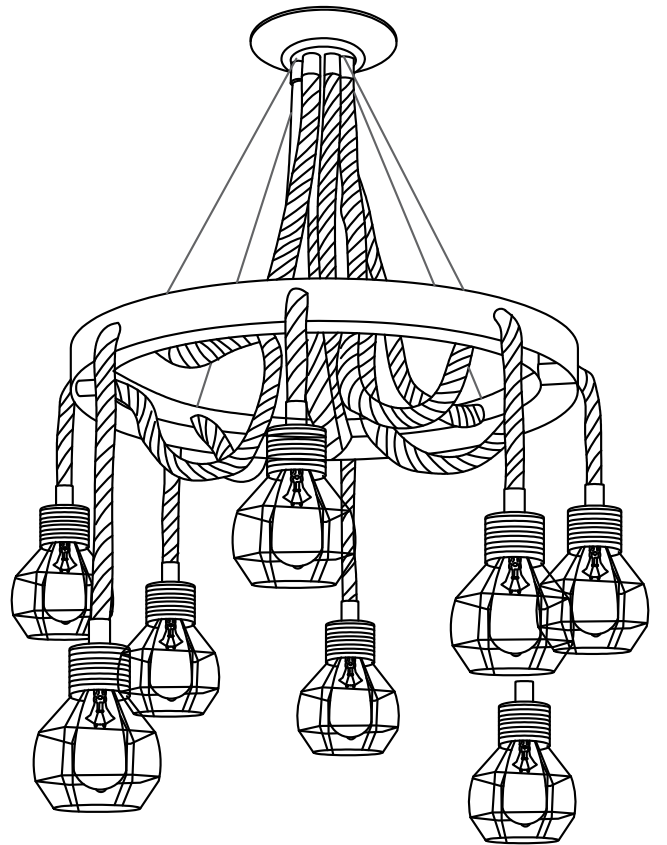

SPECIFICATION SHEET

H 120cm / 47.2"

Ø 55cm / 21.7"

SPECIFICATION DETAILS

*For custom options, consult factory for details

Fixture Dimensions	D 21.7" x H 47.2"
Light source	E26 or E27
Wattage	Max 40W
Voltage	AC 110-240V
Color Temperature	Based on the purchase of light bulbs
CRI(Ra)	80CRI
Mounting	Ceiling
Driver Required	NO
Optional Color Temps	Buy bulbs as needed
LED Rated Life	Based on bulb life (we do not supply bulbs)
Dimming	Dimming is not supported
Finishes	Black & Linen color
Light Bulb Base	Black
Material	Hemp rope, Iron
Hanging Chain Length	Chain lengths range between 50cm - 100cm
Hanging Chain Type	Gold / Chain

SPECIFICATION SHEET

H 120cm / 47.2"

Ø 68cm / 26.8"

SPECIFICATION DETAILS

*For custom options, consult factory for details

Fixture Dimensions	D 26.8" x H 47.2"
Light source	E26 or E27
Wattage	Max 40W
Voltage	AC 110-240V
Color Temperature	Based on the purchase of light bulbs
CRI(Ra)	80CRI
Mounting	Ceiling
Driver Required	NO
Optional Color Temps	Buy bulbs as needed
LED Rated Life	Based on bulb life (we do not supply bulbs)
Dimming	Dimming is not supported
Finishes	Black & Linen color
Light Bulb Base	Black
Material	Hemp rope, Iron
Hanging Chain Length	Chain lengths range between 50cm - 100cm
Hanging Chain Type	Gold / Chain

SPECIFICATION SHEET

H 120cm / 47.2"

Ø 78cm / 30.7"

SPECIFICATION DETAILS

*For custom options, consult factory for details

Fixture Dimensions	D 30.7" x H 47.2"
Light source	E26 or E27
Wattage	Max 40W
Voltage	AC 110-240V
Color Temperature	Based on the purchase of light bulbs
CRI(Ra)	80CRI
Mounting	Ceiling
Driver Required	NO
Optional Color Temps	Buy bulbs as needed
LED Rated Life	Based on bulb life (we do not supply bulbs)
Dimming	Dimming is not supported
Finishes	Black & Linen color
Light Bulb Base	Black
Material	Hemp rope, Iron
Hanging Chain Length	Chain lengths range between 50cm - 100cm
Hanging Chain Type	Gold / Chain