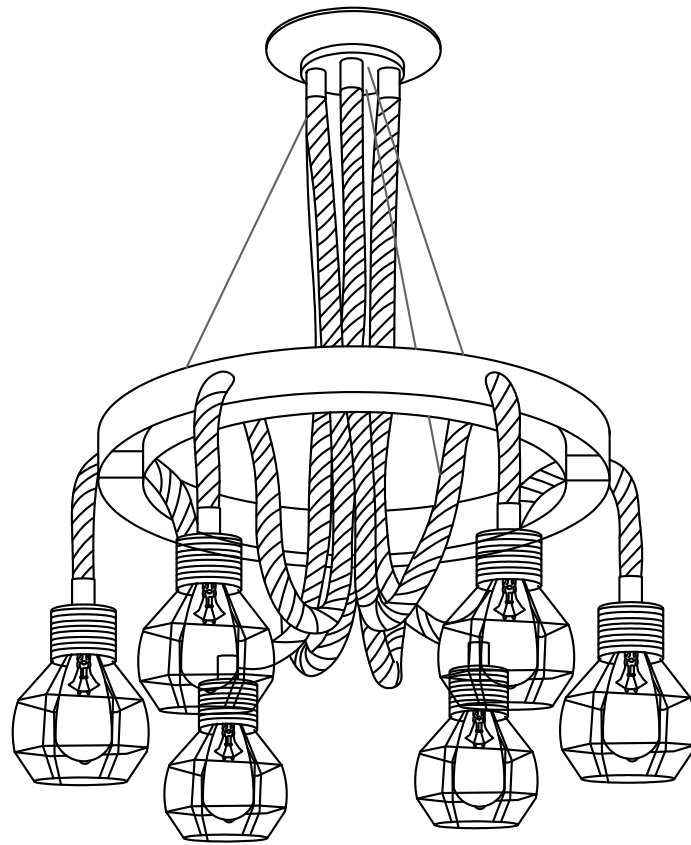

SPECIFICATION SHEET

H 120cm / 47.2"

Ø 55cm / 21.7"

SPECIFICATION DETAILS

*For custom options, consult factory for details

Fixture Dimensions	D 21.7" x H 47.2"
Light source	E26 or E27
Wattage	Max 40W
Voltage	AC 110-240V
Color Temperature	Based on the purchase of light bulbs
CRI(Ra)	80CRI
Mounting	Ceiling
Driver Required	NO
Optional Color Temps	Buy bulbs as needed
LED Rated Life	Based on bulb life (we do not supply bulbs)
Dimming	Dimming is not supported
Finishes	Black & Linen color
Light Bulb Base	Black
Material	Hemp rope, Iron
Hanging Chain Length	Chain lengths range between 50cm - 100cm
Hanging Chain Type	Gold / Chain

SPECIFICATION SHEET

H 120cm / 47.2"

Ø 68cm / 26.8"

SPECIFICATION DETAILS

*For custom options, consult factory for details

Fixture Dimensions	D 26.8" x H 47.2"
Light source	E26 or E27
Wattage	Max 40W
Voltage	AC 110-240V
Color Temperature	Based on the purchase of light bulbs
CRI(Ra)	80CRI
Mounting	Ceiling
Driver Required	NO
Optional Color Temps	Buy bulbs as needed
LED Rated Life	Based on bulb life (we do not supply bulbs)
Dimming	Dimming is not supported
Finishes	Black & Linen color
Light Bulb Base	Black
Material	Hemp rope, Iron
Hanging Chain Length	Chain lengths range between 50cm - 100cm
Hanging Chain Type	Gold / Chain

SPECIFICATION SHEET

H 120cm / 47.2"

Ø 78cm / 30.7"

SPECIFICATION DETAILS

*For custom options, consult factory for details

Fixture Dimensions	D 30.7" x H 47.2"
Light source	E26 or E27
Wattage	Max 40W
Voltage	AC 110-240V
Color Temperature	Based on the purchase of light bulbs
CRI(Ra)	80CRI
Mounting	Ceiling
Driver Required	NO
Optional Color Temps	Buy bulbs as needed
LED Rated Life	Based on bulb life (we do not supply bulbs)
Dimming	Dimming is not supported
Finishes	Black & Linen color
Light Bulb Base	Black
Material	Hemp rope, Iron
Hanging Chain Length	Chain lengths range between 50cm - 100cm
Hanging Chain Type	Gold / Chain