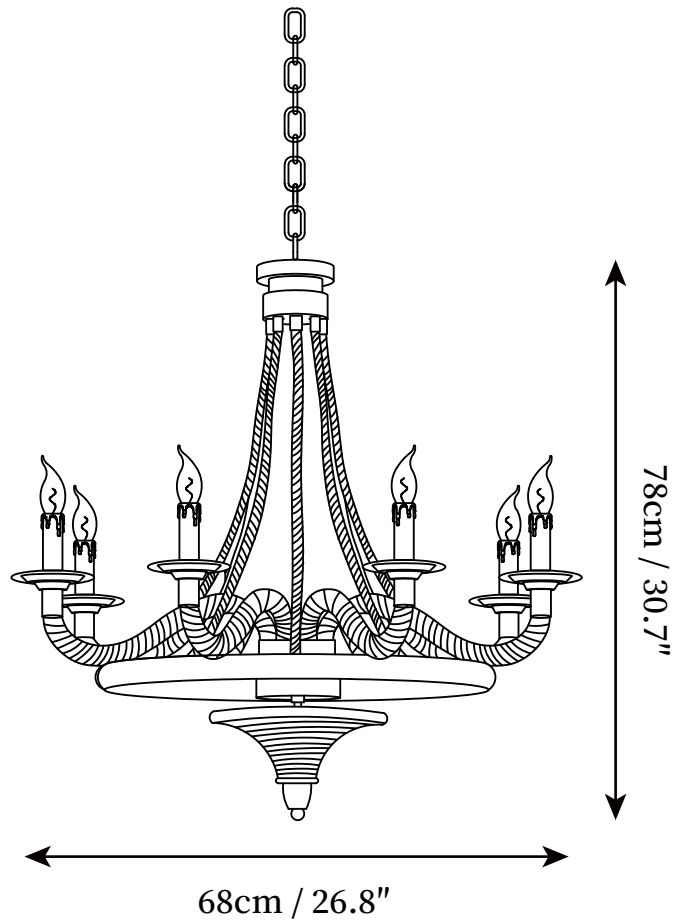

SPECIFICATION SHEET

SPECIFICATION DETAILS

*For custom options, consult factory for details

Fixture Dimensions	D 26.8" x H 30.7"
Light source	E14(bulb not included)
Wattage	MAX 15W incandescent bulb or LED equivalent.
Voltage	AC 110-240V
Mounting	Hardwired.
Dimming	Compatible with dimmable bulbs (bulb not included)
Control method	Compatible with common wall switches(not included)
Finishes	Black & Linen color
Shade Details	White
Material	Hemp rope, Iron
Hanging Length	Chain lengths range between 19.7", the length can be specified according to needs
