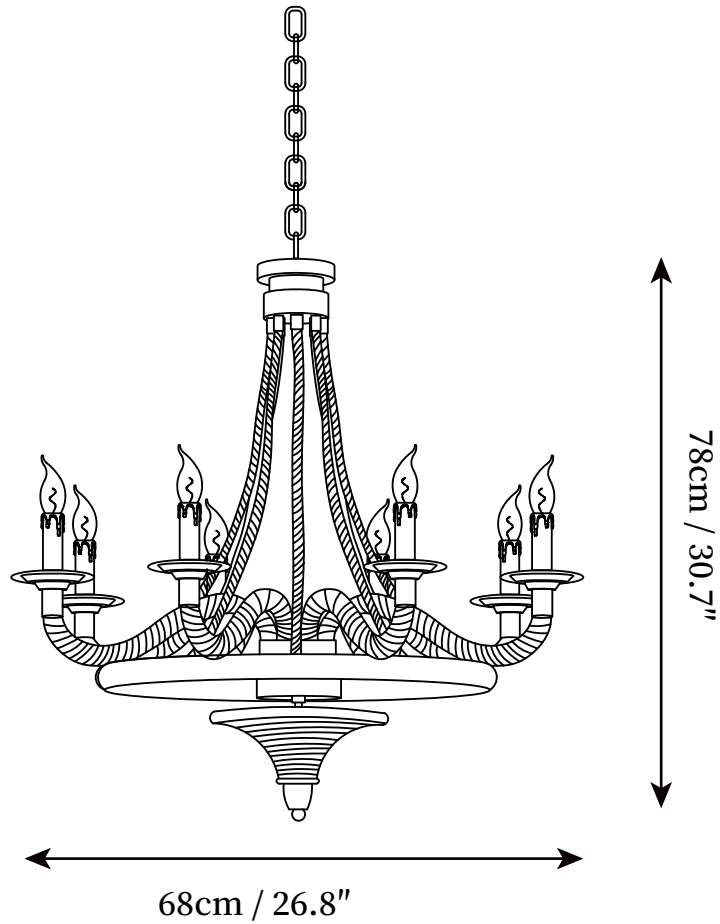

SPECIFICATION SHEET

SPECIFICATION DETAILS

*For custom options, consult factory for details

Fixture Dimensions	D 26.8" x H 30.7"
Light source	E14(bulb not included)
Wattage	MAX 15W incandescent bulb or LED equivalent.
Voltage	AC 110-240V
Mounting	Hardwired.
Dimming	Compatible with dimmable bulbs (bulb not included)
Control method	Compatible with common wall switches(not included)
Finishes	Black & Linen color
Shade Details	White
Material	Hemp rope, Iron
Hanging Length	Chain lengths range between 19.7", the length can be specified according to needs
